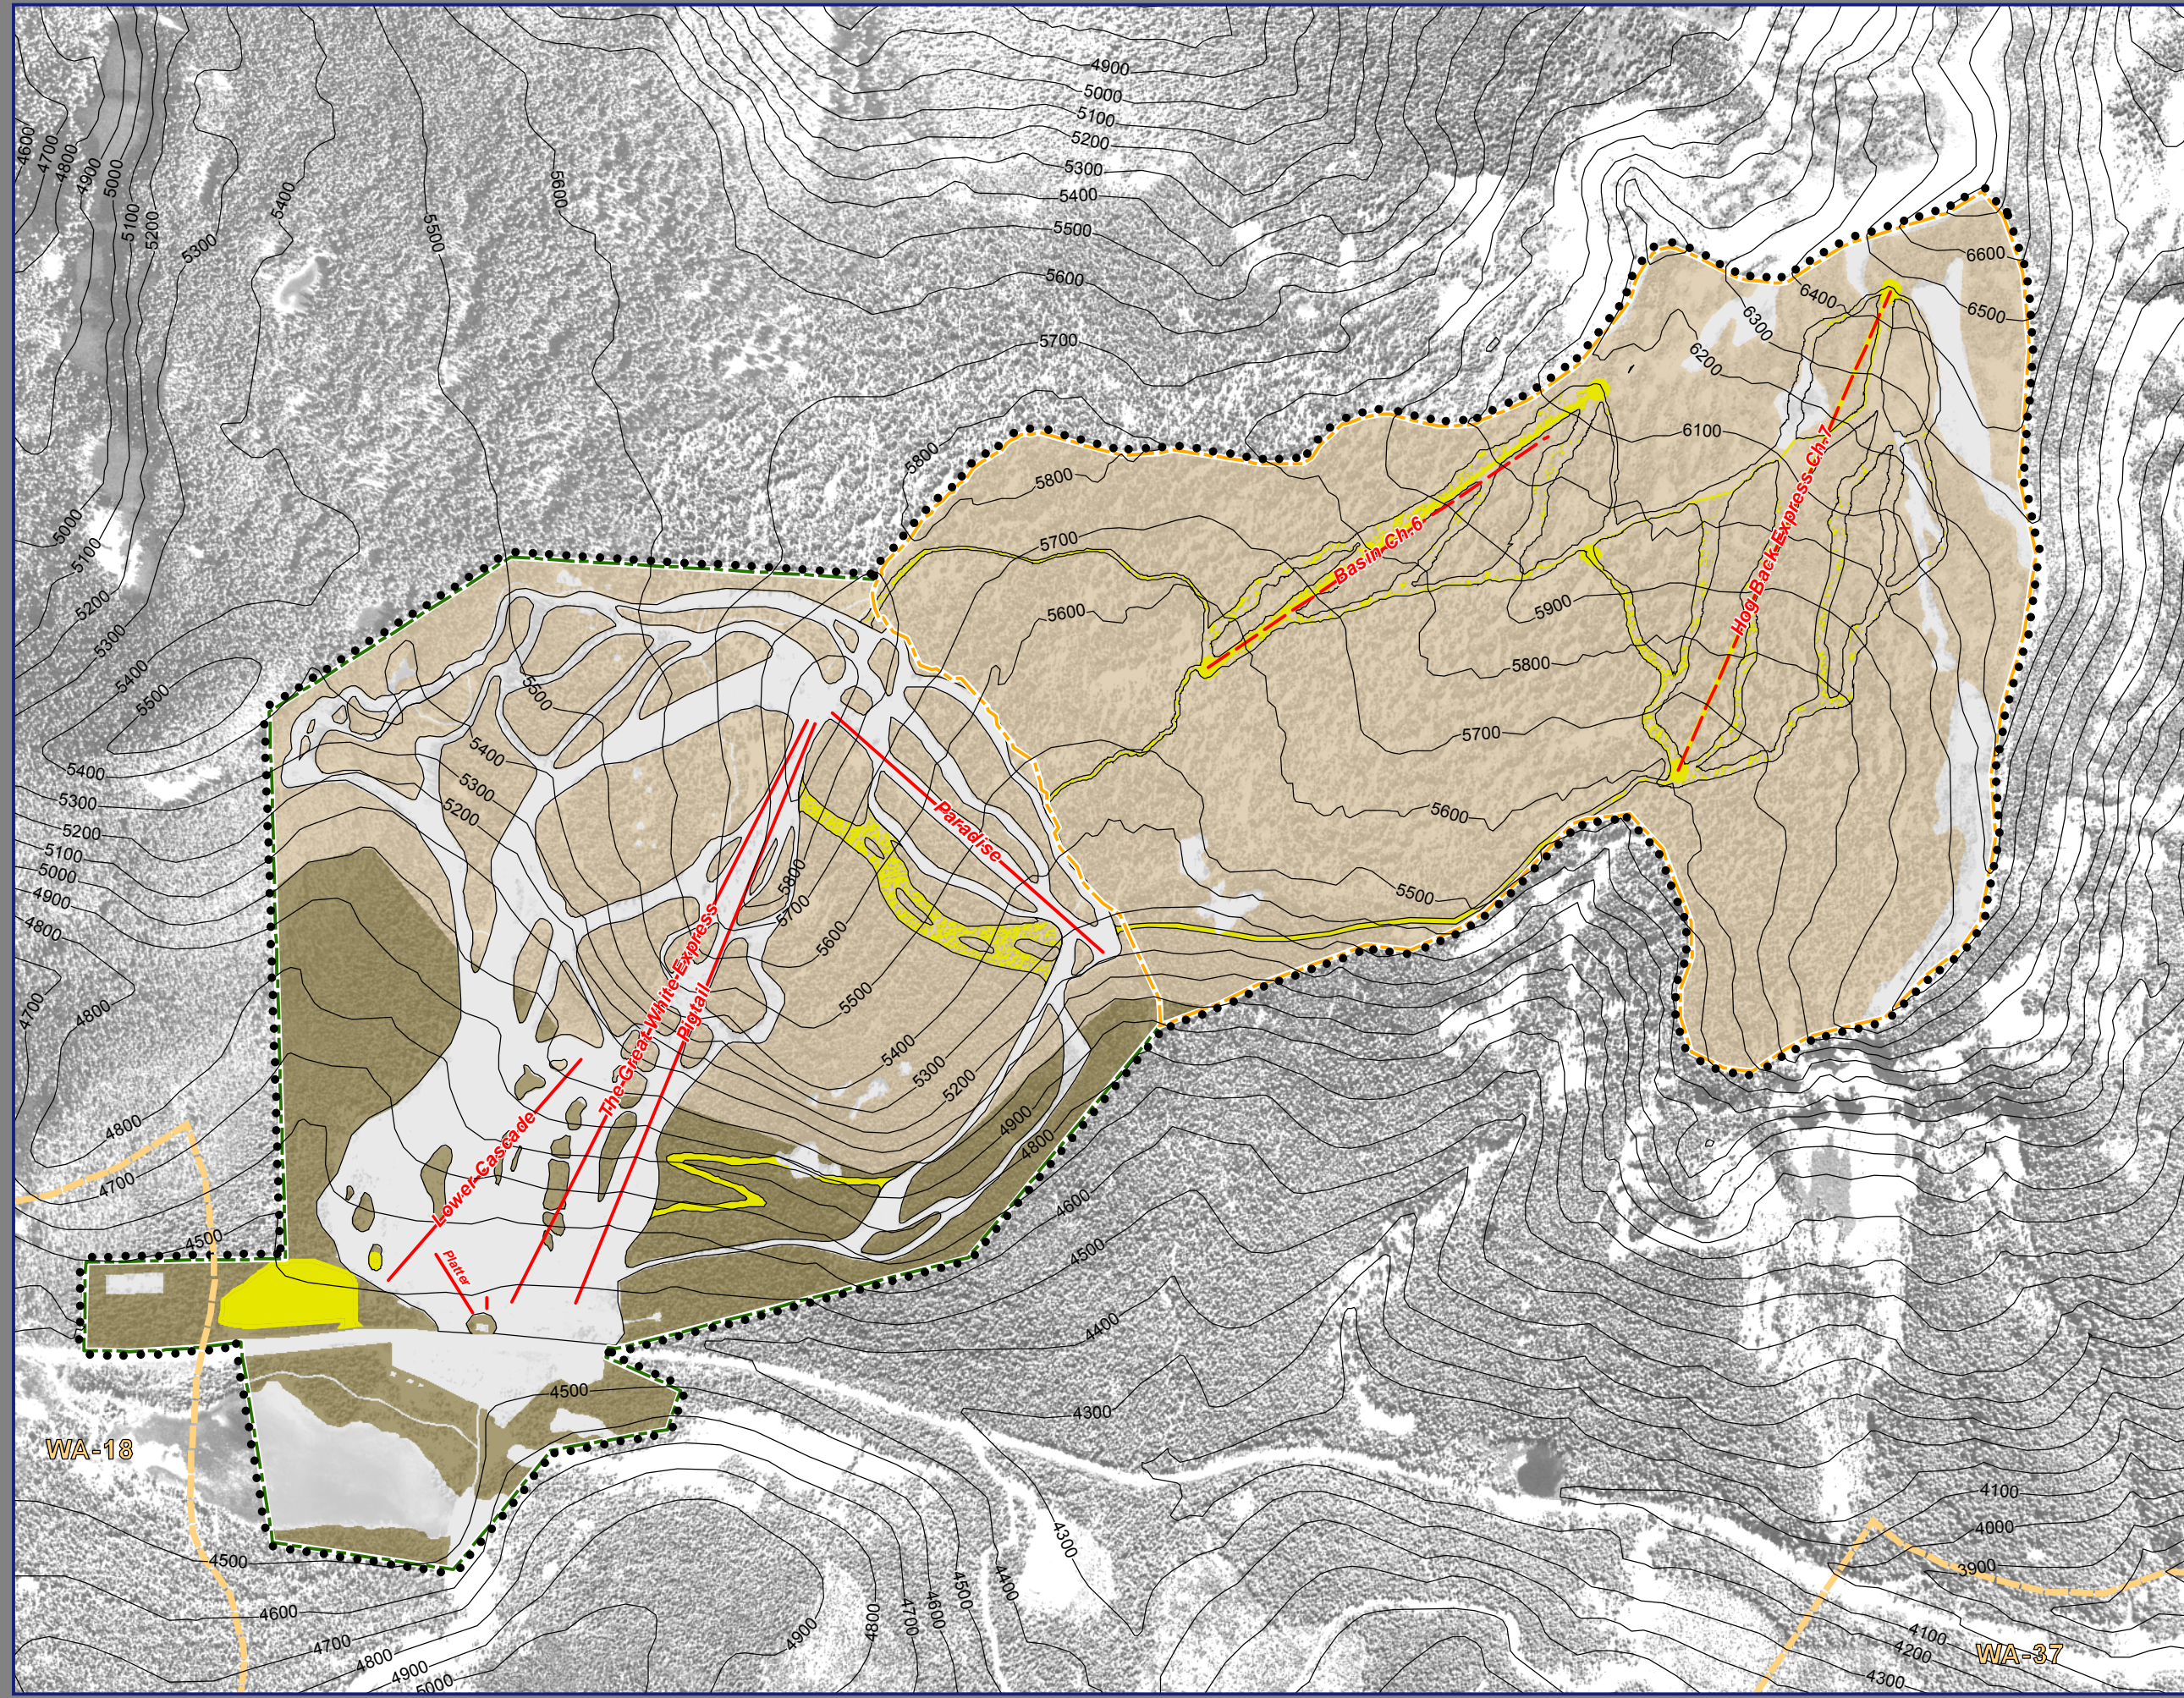

FIGURE 3-41

SPOTTED OWL HABITAT Modified Alternative 4

LEGEND

- Owl Habitat
 - NRF (Nesting Roosting Foraging) Habitat
 - Dispersal
 - None
- Action Area Boundary
- Existing Lifts
- Proposed Lifts
- Habitat Impacts from Development
- Alpine Trail Edge
- Existing Special Use Permit Boundary
- Proposed Special Use Permit Expansion
- Northern Spotted Owl Critical Habitat Units

Created By: S.Drexler
 Contour Interval: 100 ft
 Scale: 1" = 1200 ft
 Date: April 2007
 Produced By: