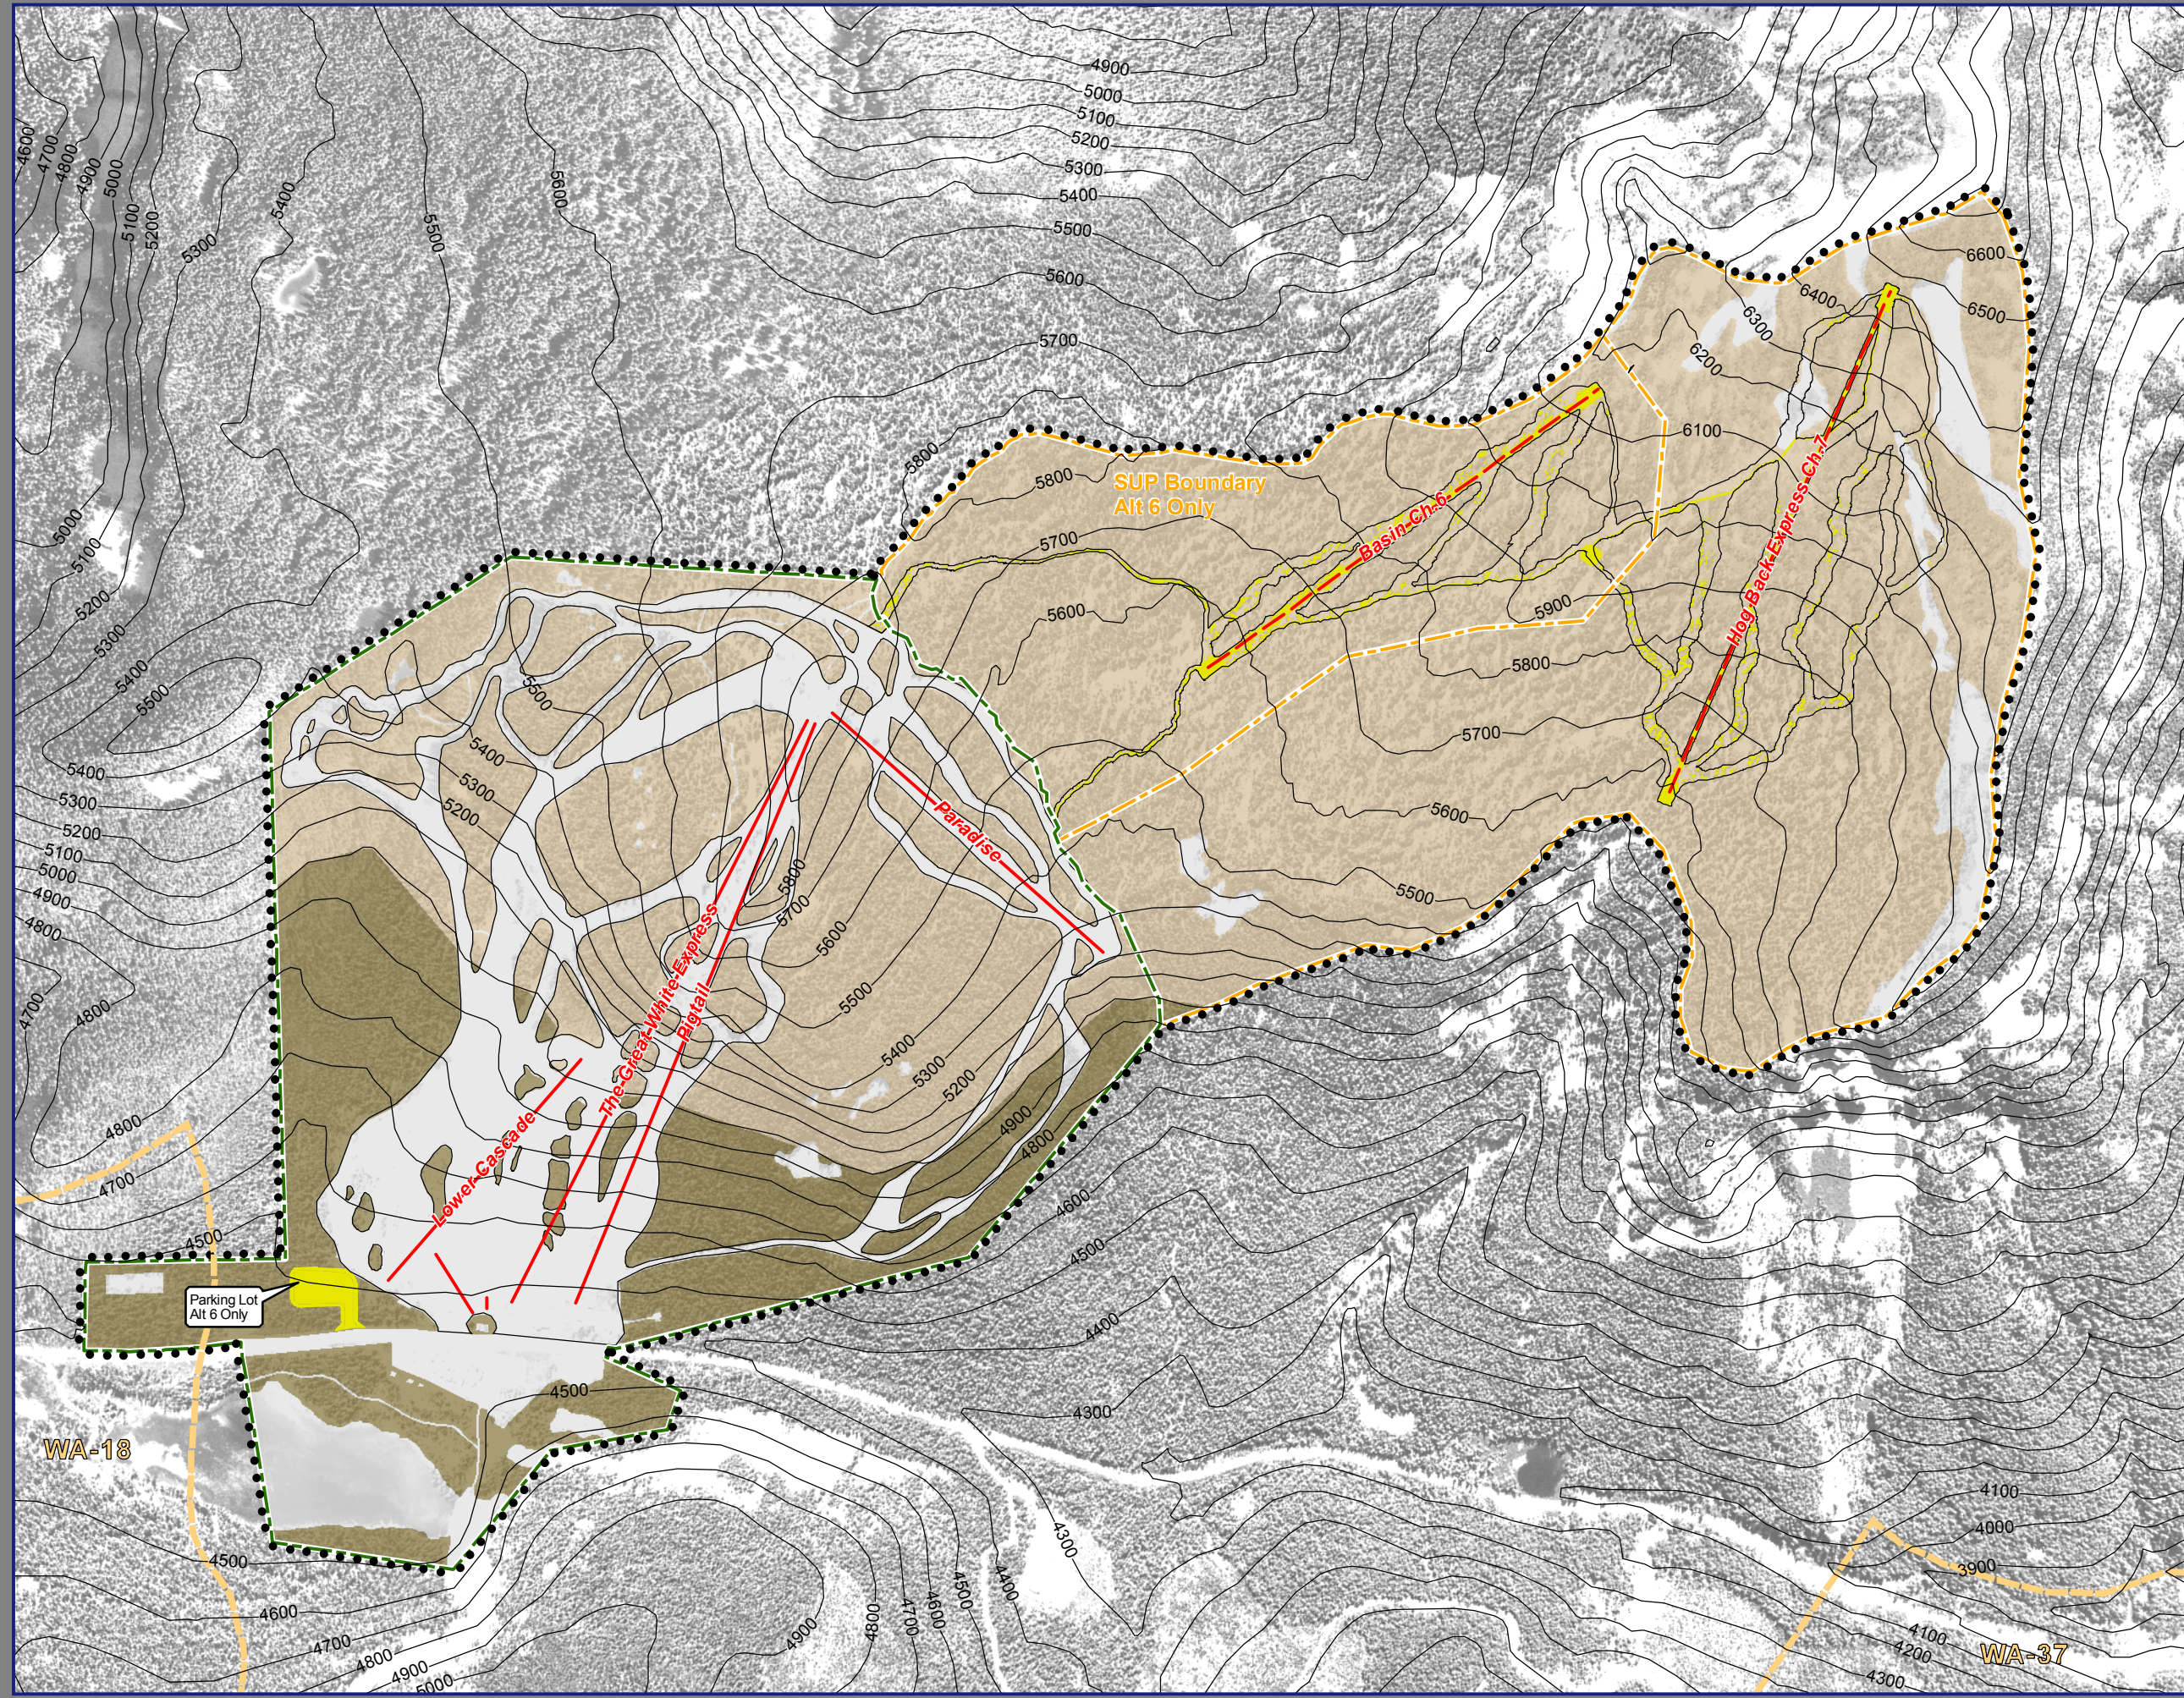

SPOTTED OWL HABITAT Alternatives 2 & 6

LEGEND

- Owl Habitat
 - NRF (Nesting Roosting Foraging) Habitat
 - Dispersal
 - None
- Action Area Boundary
- Existing Lifts
- Proposed Lifts
- Habitat Impacts from Development
- Alpine Trail Edge
- Existing Special Use Permit Boundary
- Proposed Special Use Permit Expansion
- Northern Spotted Owl Critical Habitat Units

Created By: S.Drexler
 Contour Interval: 100 ft
 Scale: 1" = 1200 ft
 Date: April 2007
 Produced By: