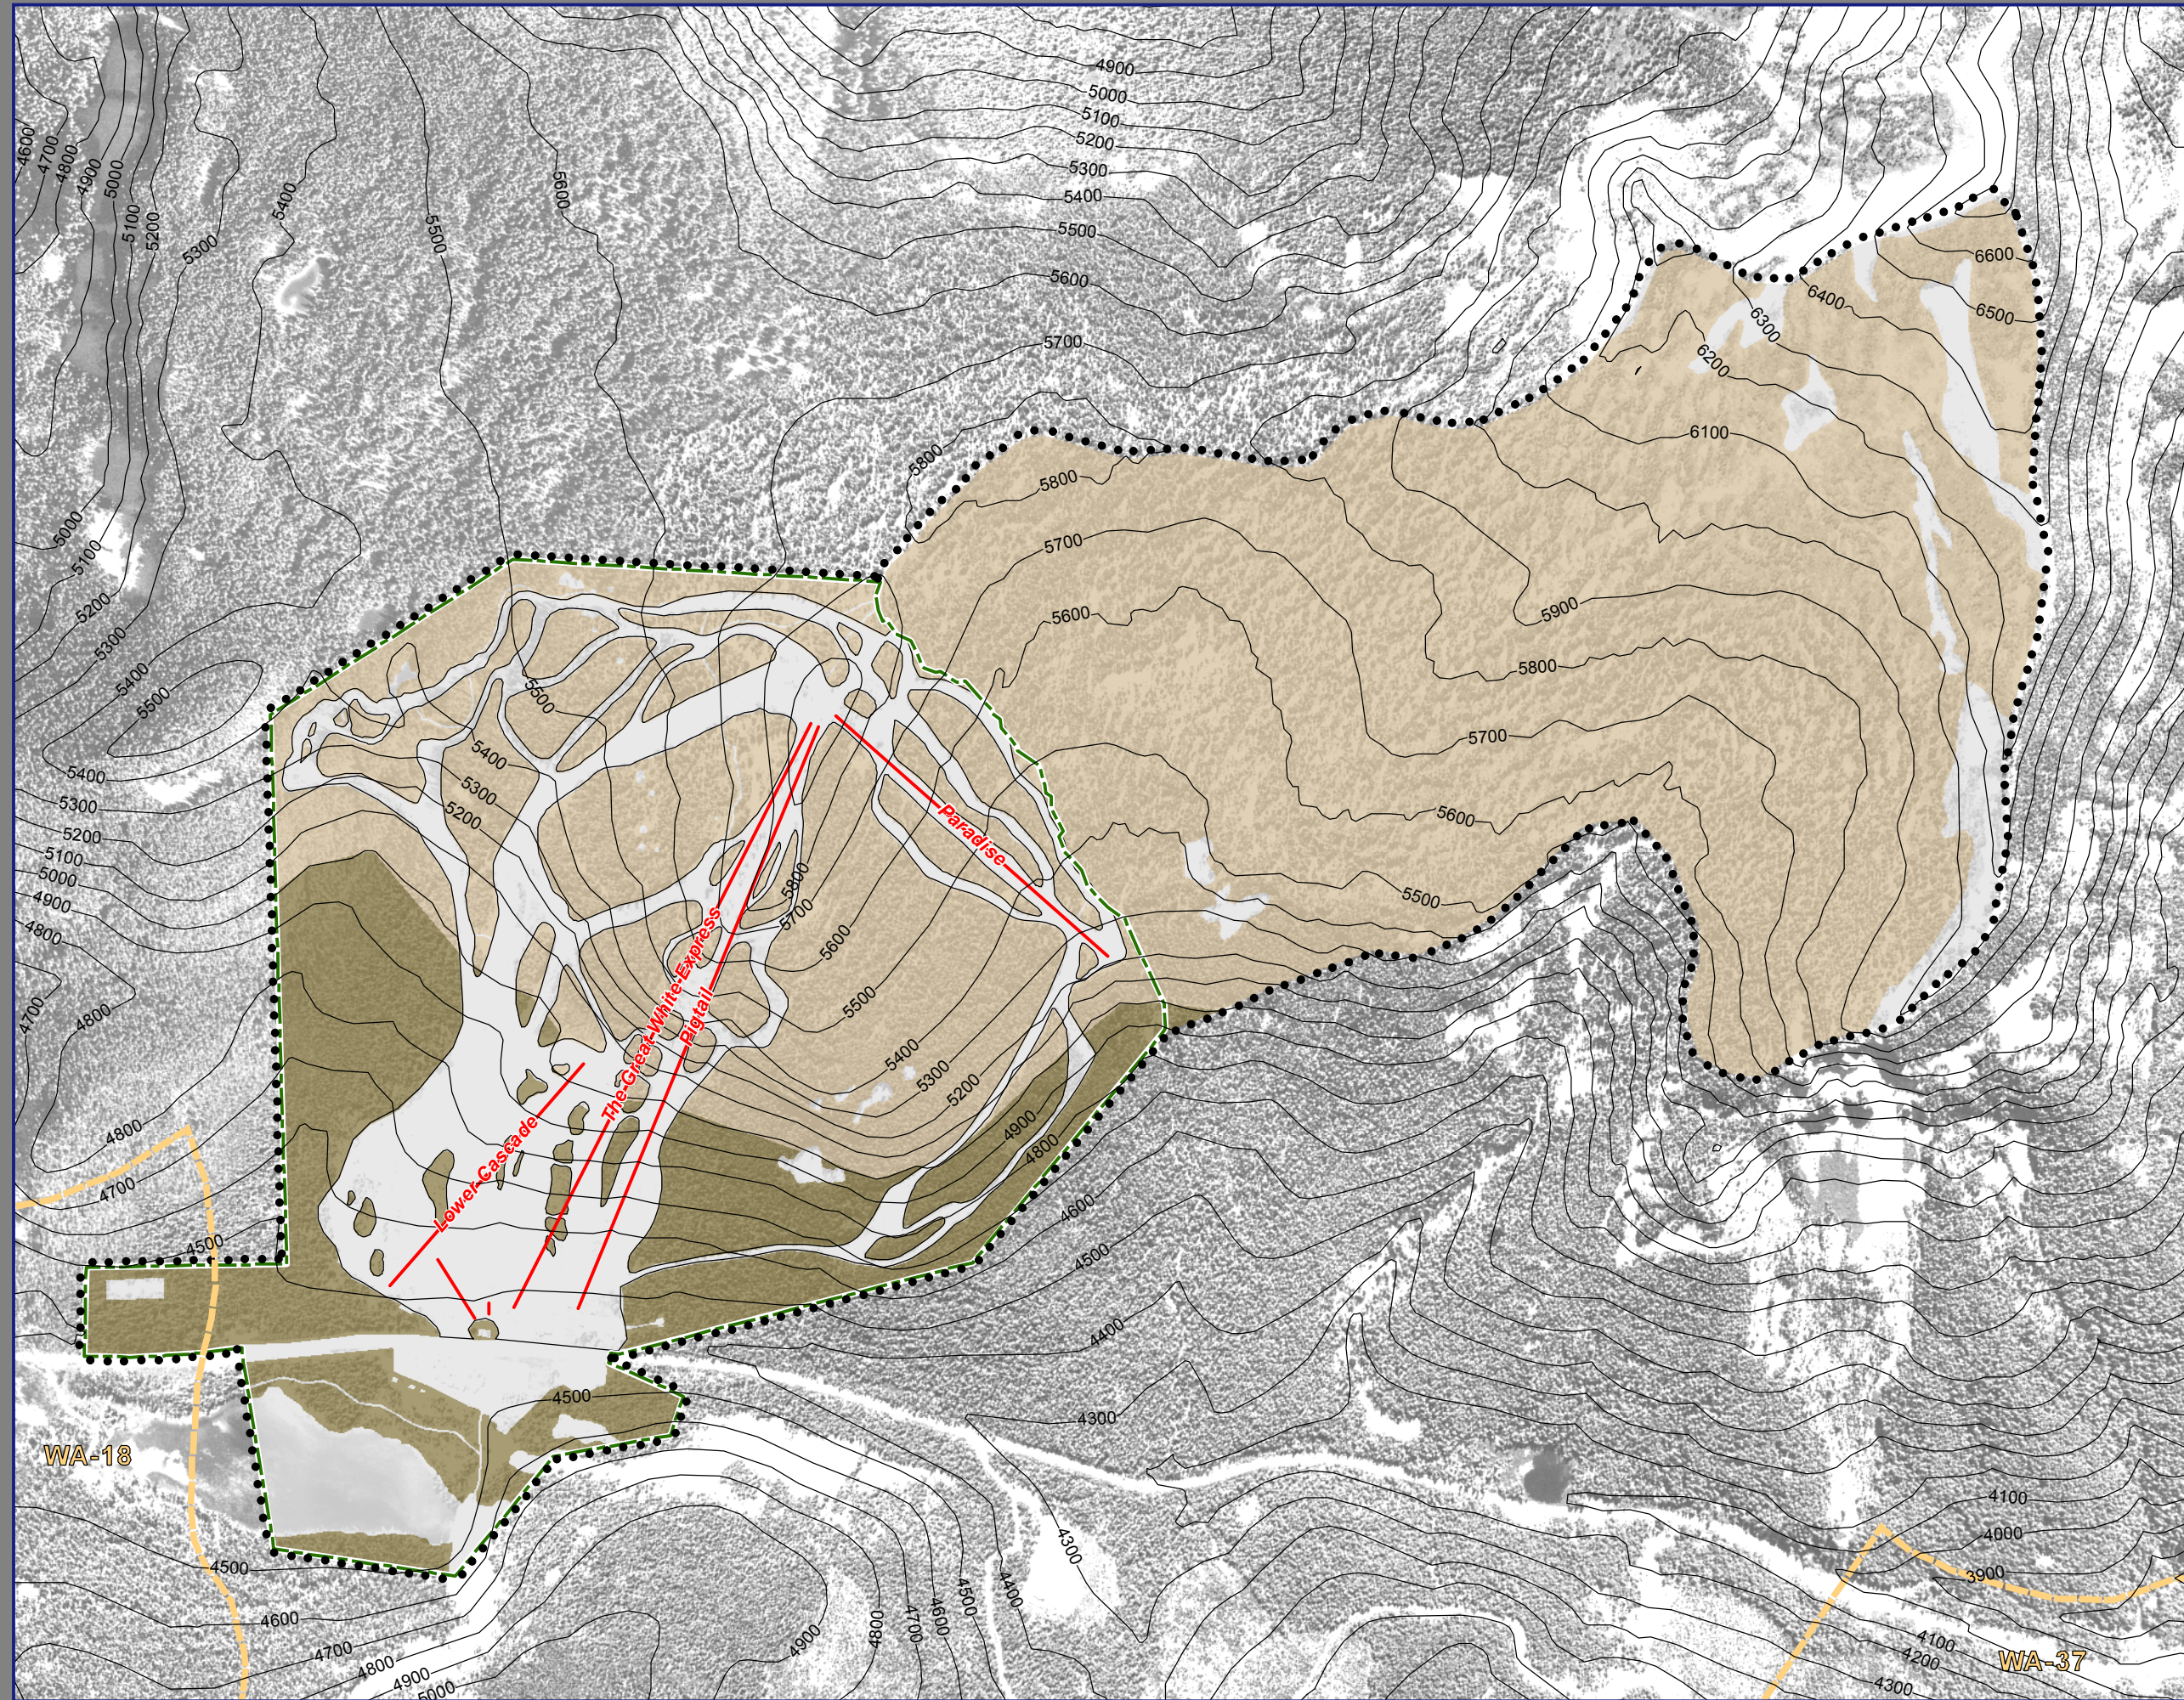

SPOTTED OWL HABITAT No Action

LEGEND

- Owl Habitat
-  NRF (Nesting Roosting Foraging) Habitat
 -  Dispersal
 -  None
-  Action Area Boundary
-  Existing Lifts
-  Alpine Trail Edge
-  Existing Special Use Permit Boundary
-  Northern Spotted Owl Critical Habitat Units

Created By: S.Drexler
 Contour Interval: 100 ft
 Scale: 1" = 1200 ft
 Date: April 2007
 Produced By: