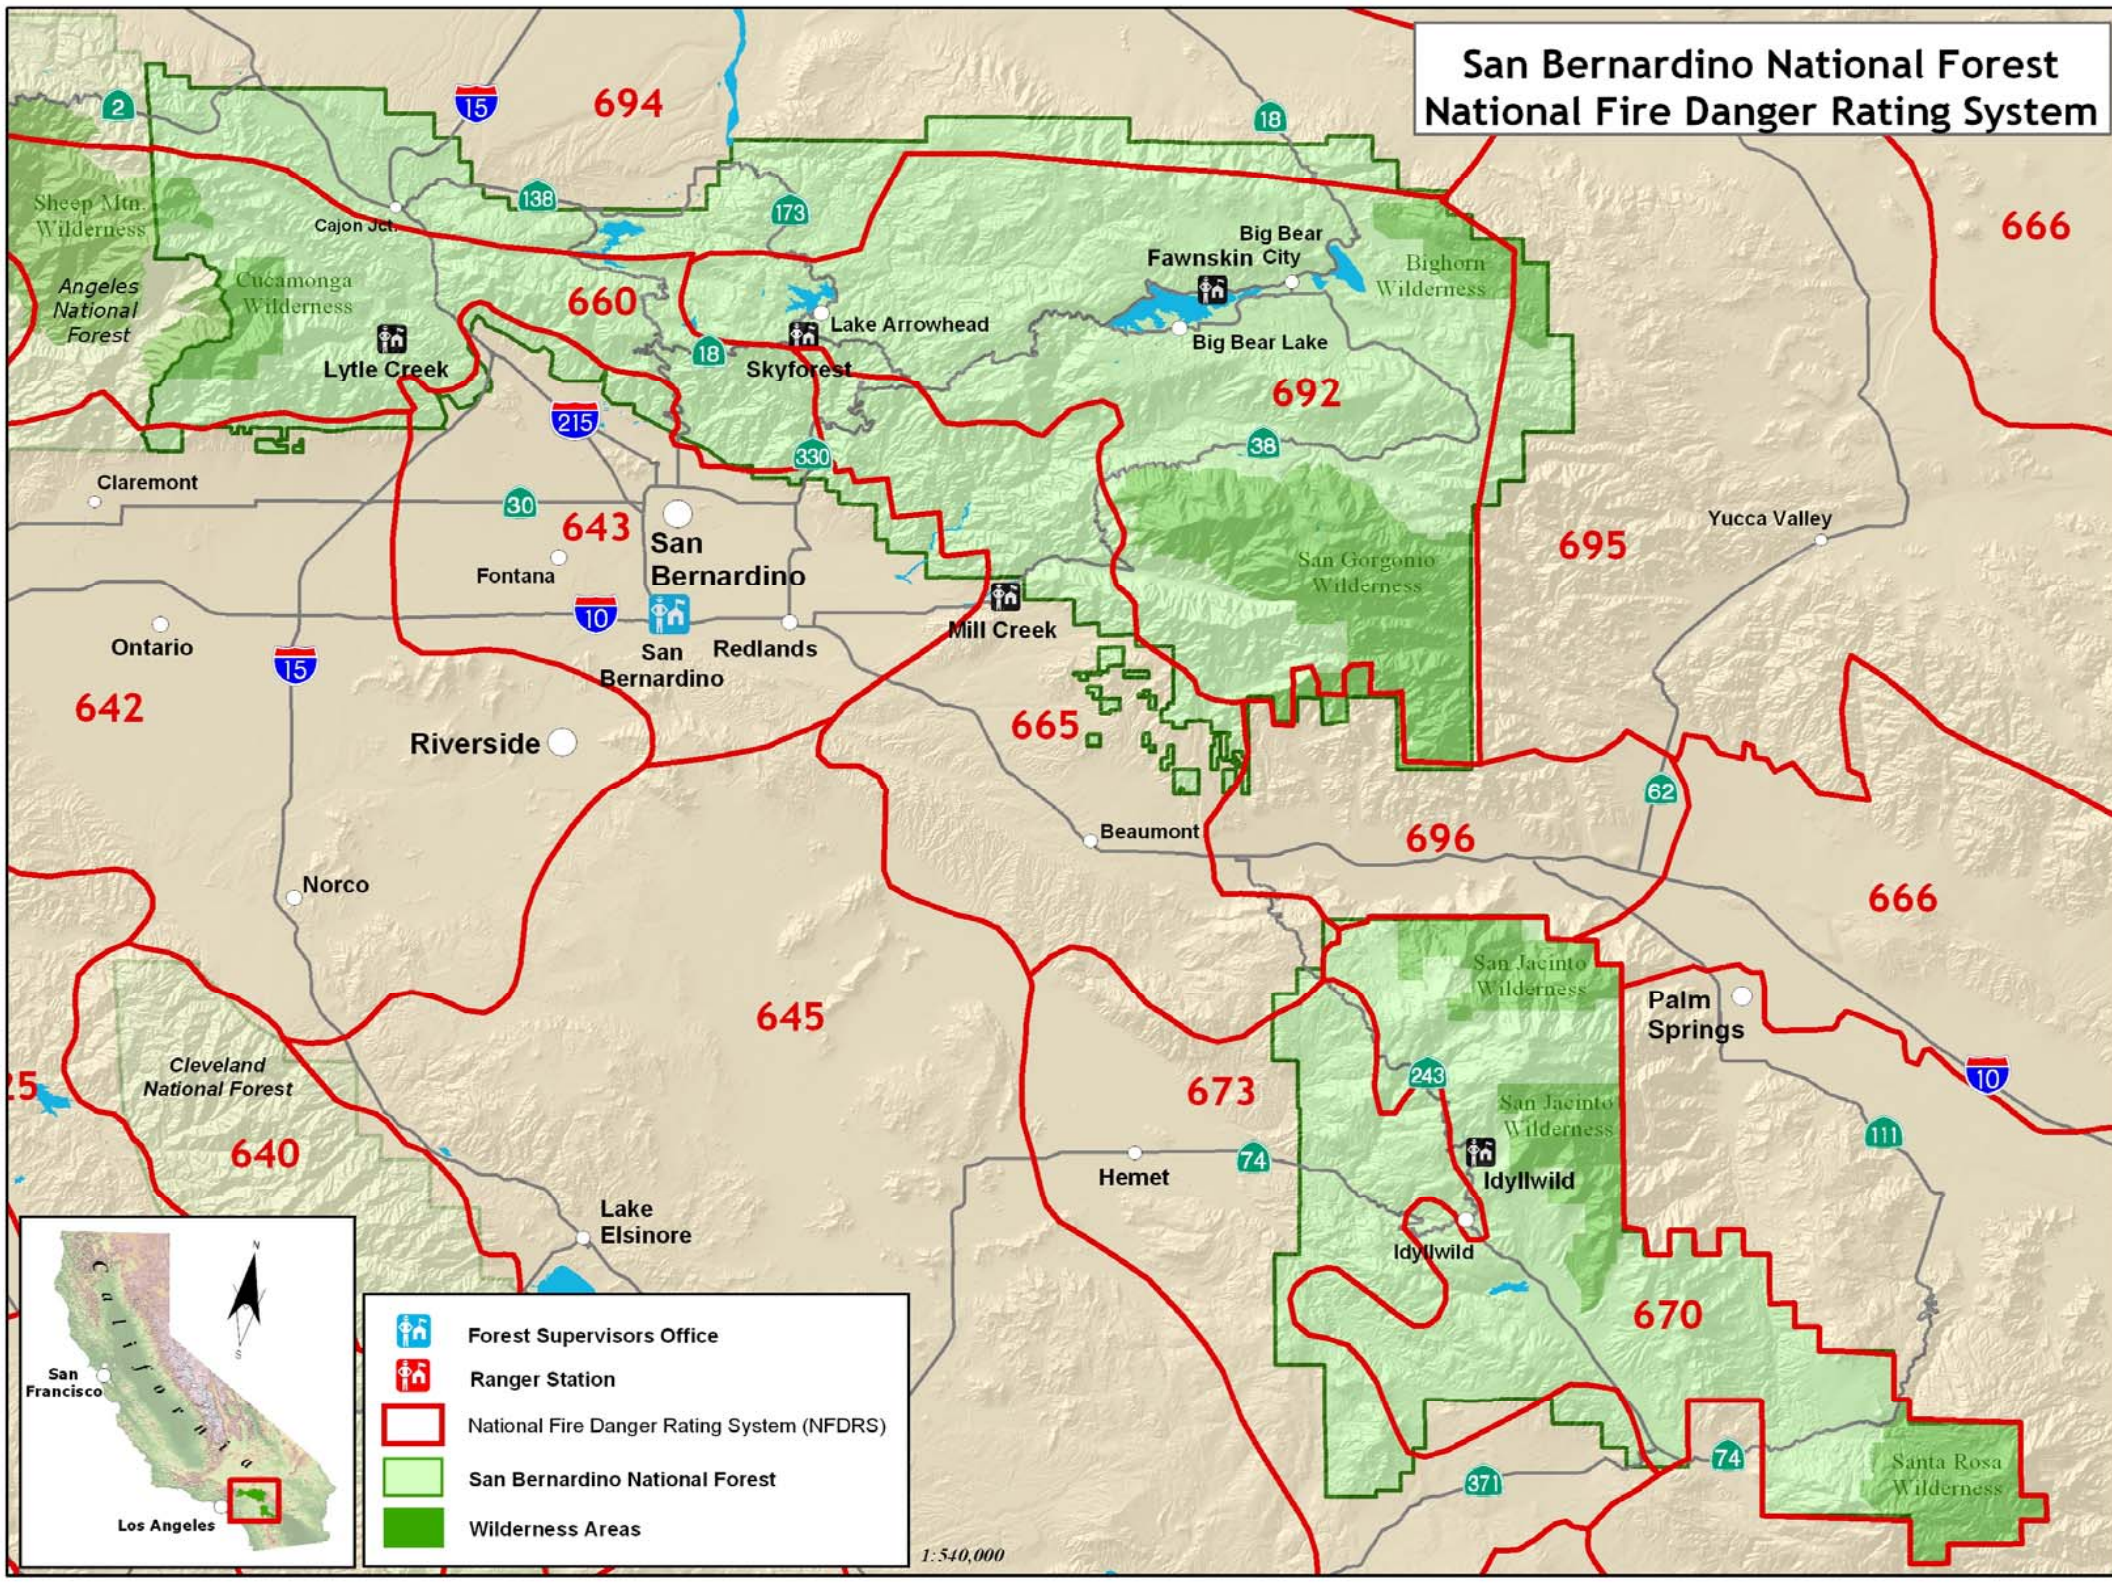

San Bernardino National Forest National Fire Danger Rating System

-  Forest Supervisors Office
-  Ranger Station
-  National Fire Danger Rating System (NFDRS)
-  San Bernardino National Forest
-  Wilderness Areas

1:540,000