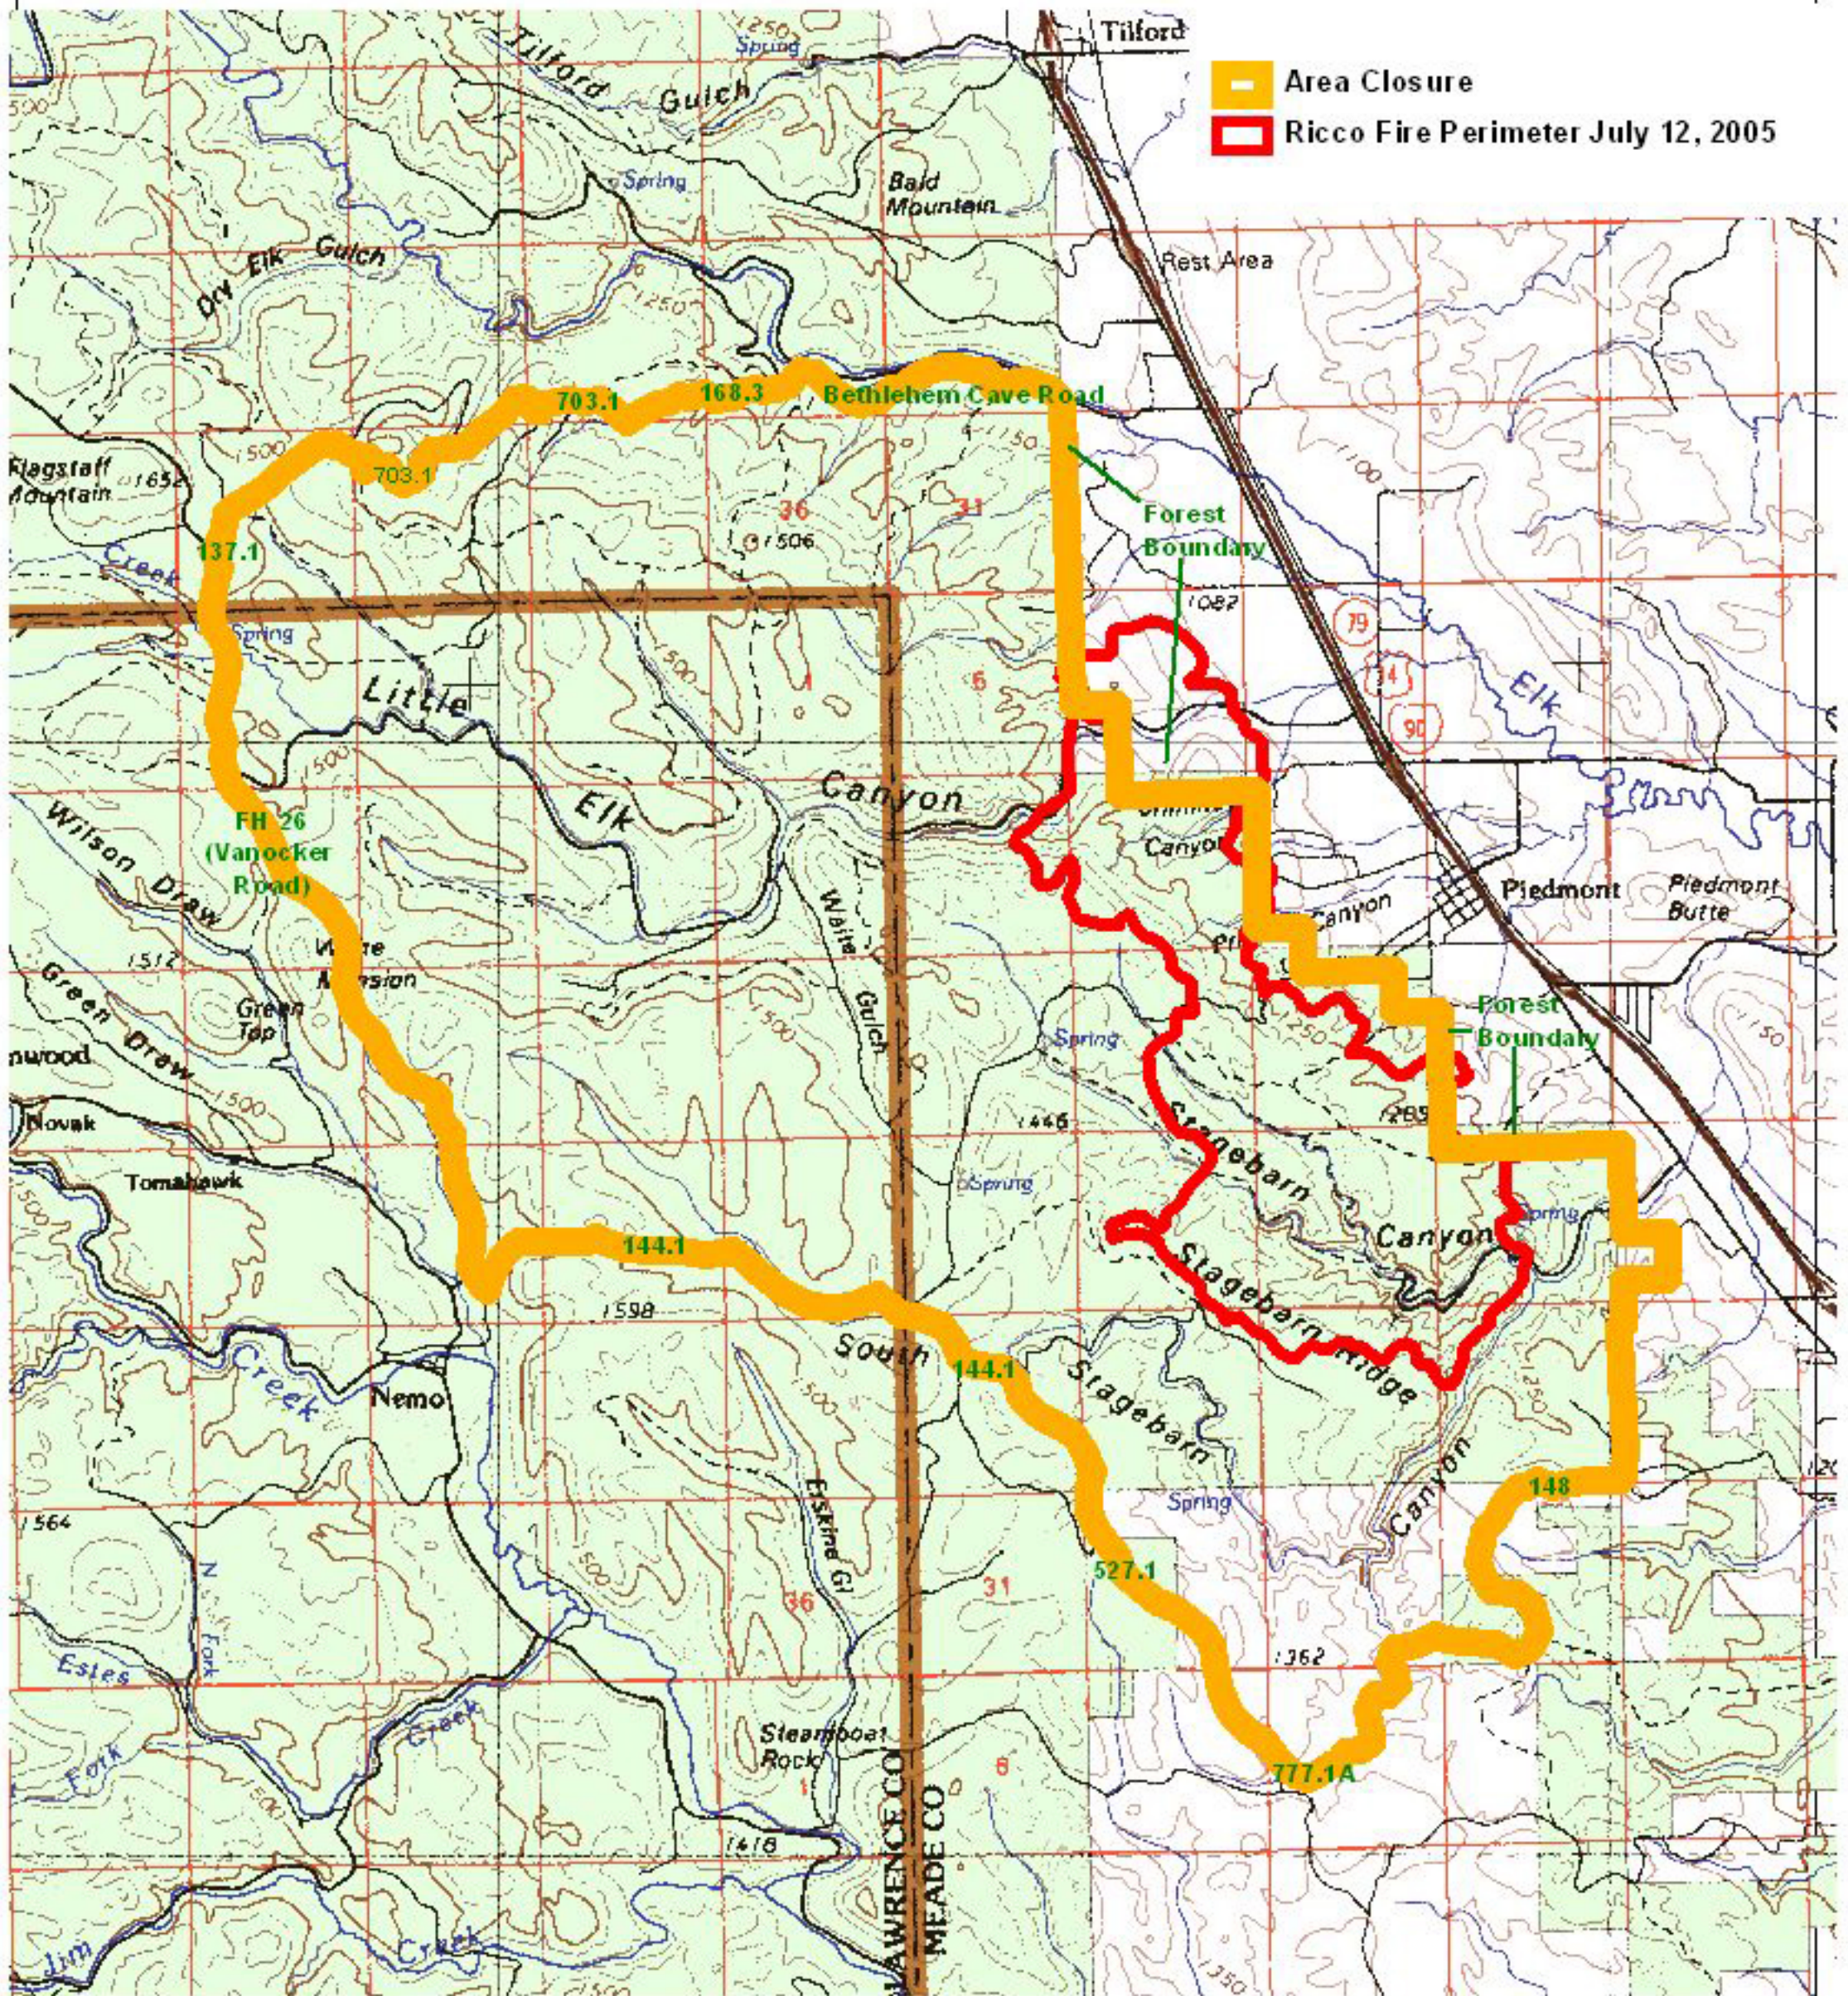

Exhibit A - Ricco Incident Area Road Closure July 12, 2005

2 0 2 4 Miles