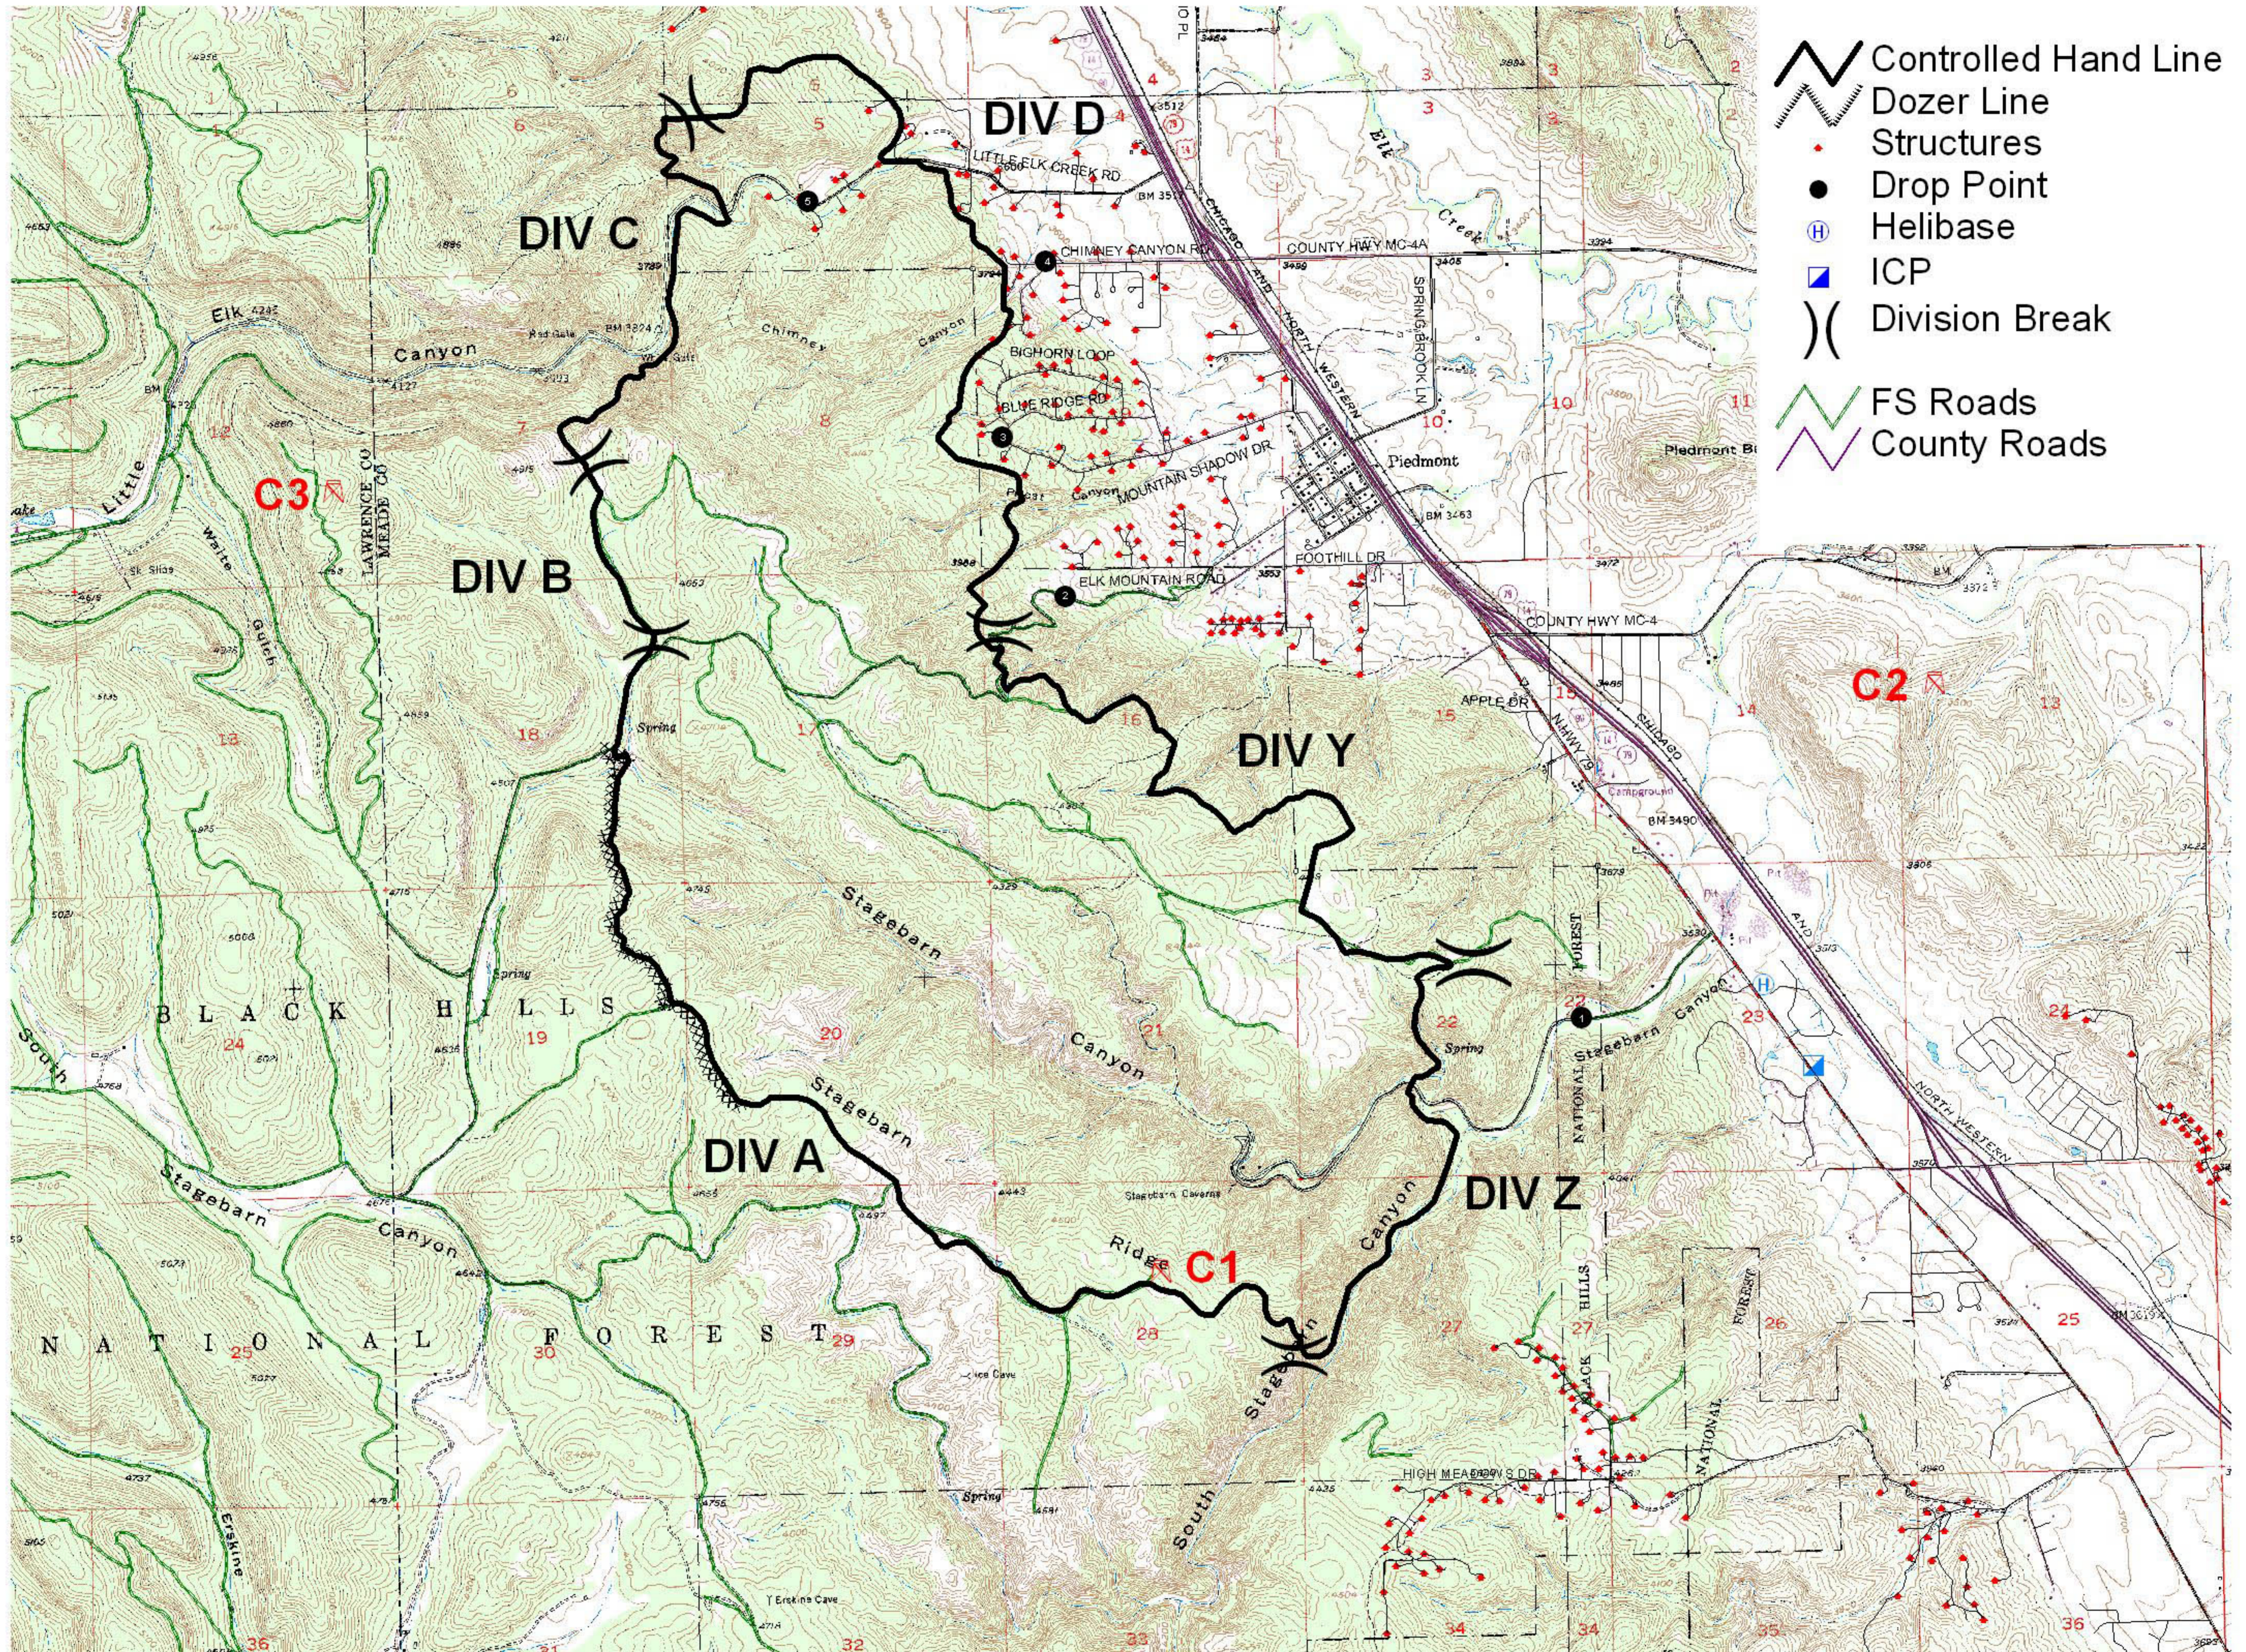

Ricco Incident July 15, 2005 0600 Hrs

-  Controlled Hand Line
-  Dozer Line
-  Structures
-  Drop Point
-  Helibase
-  ICP
-  Division Break
-  FS Roads
-  County Roads