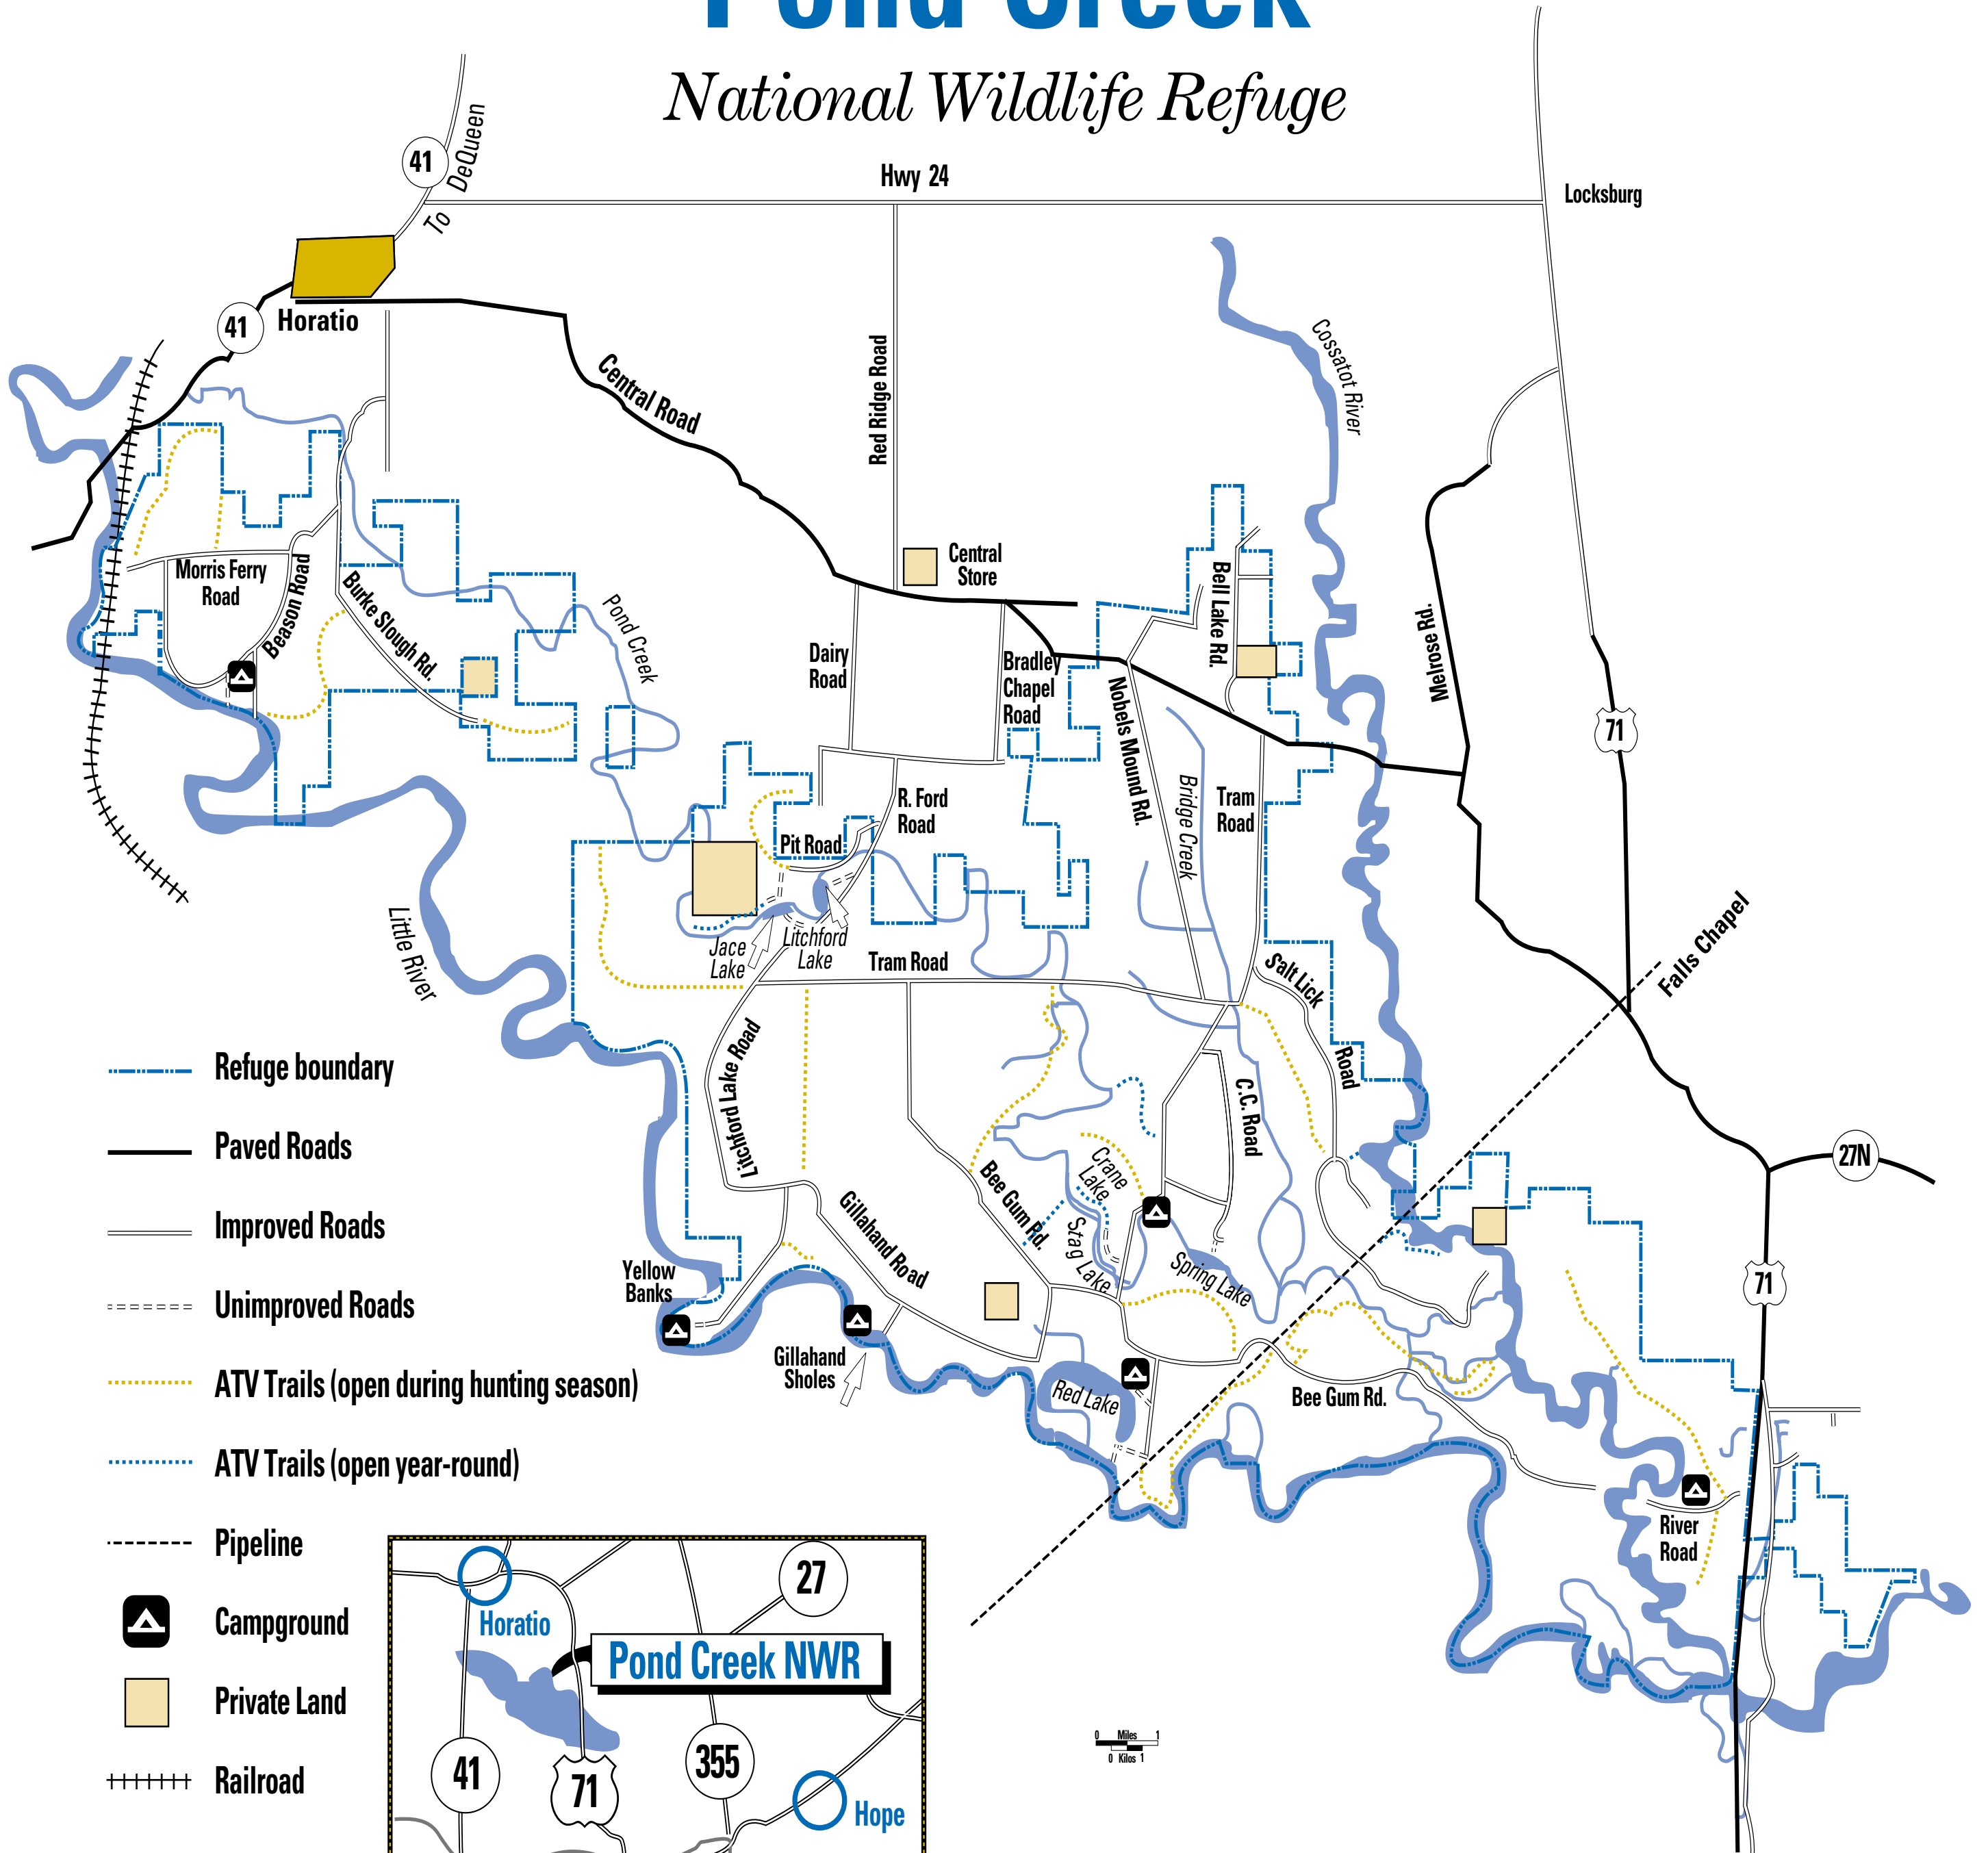

Pond Creek

National Wildlife Refuge

- Refuge boundary
- Paved Roads
- Improved Roads
- Unimproved Roads
- ATV Trails (open during hunting season)
- ATV Trails (open year-round)
- Pipeline
- Campground
- Private Land
- Railroad