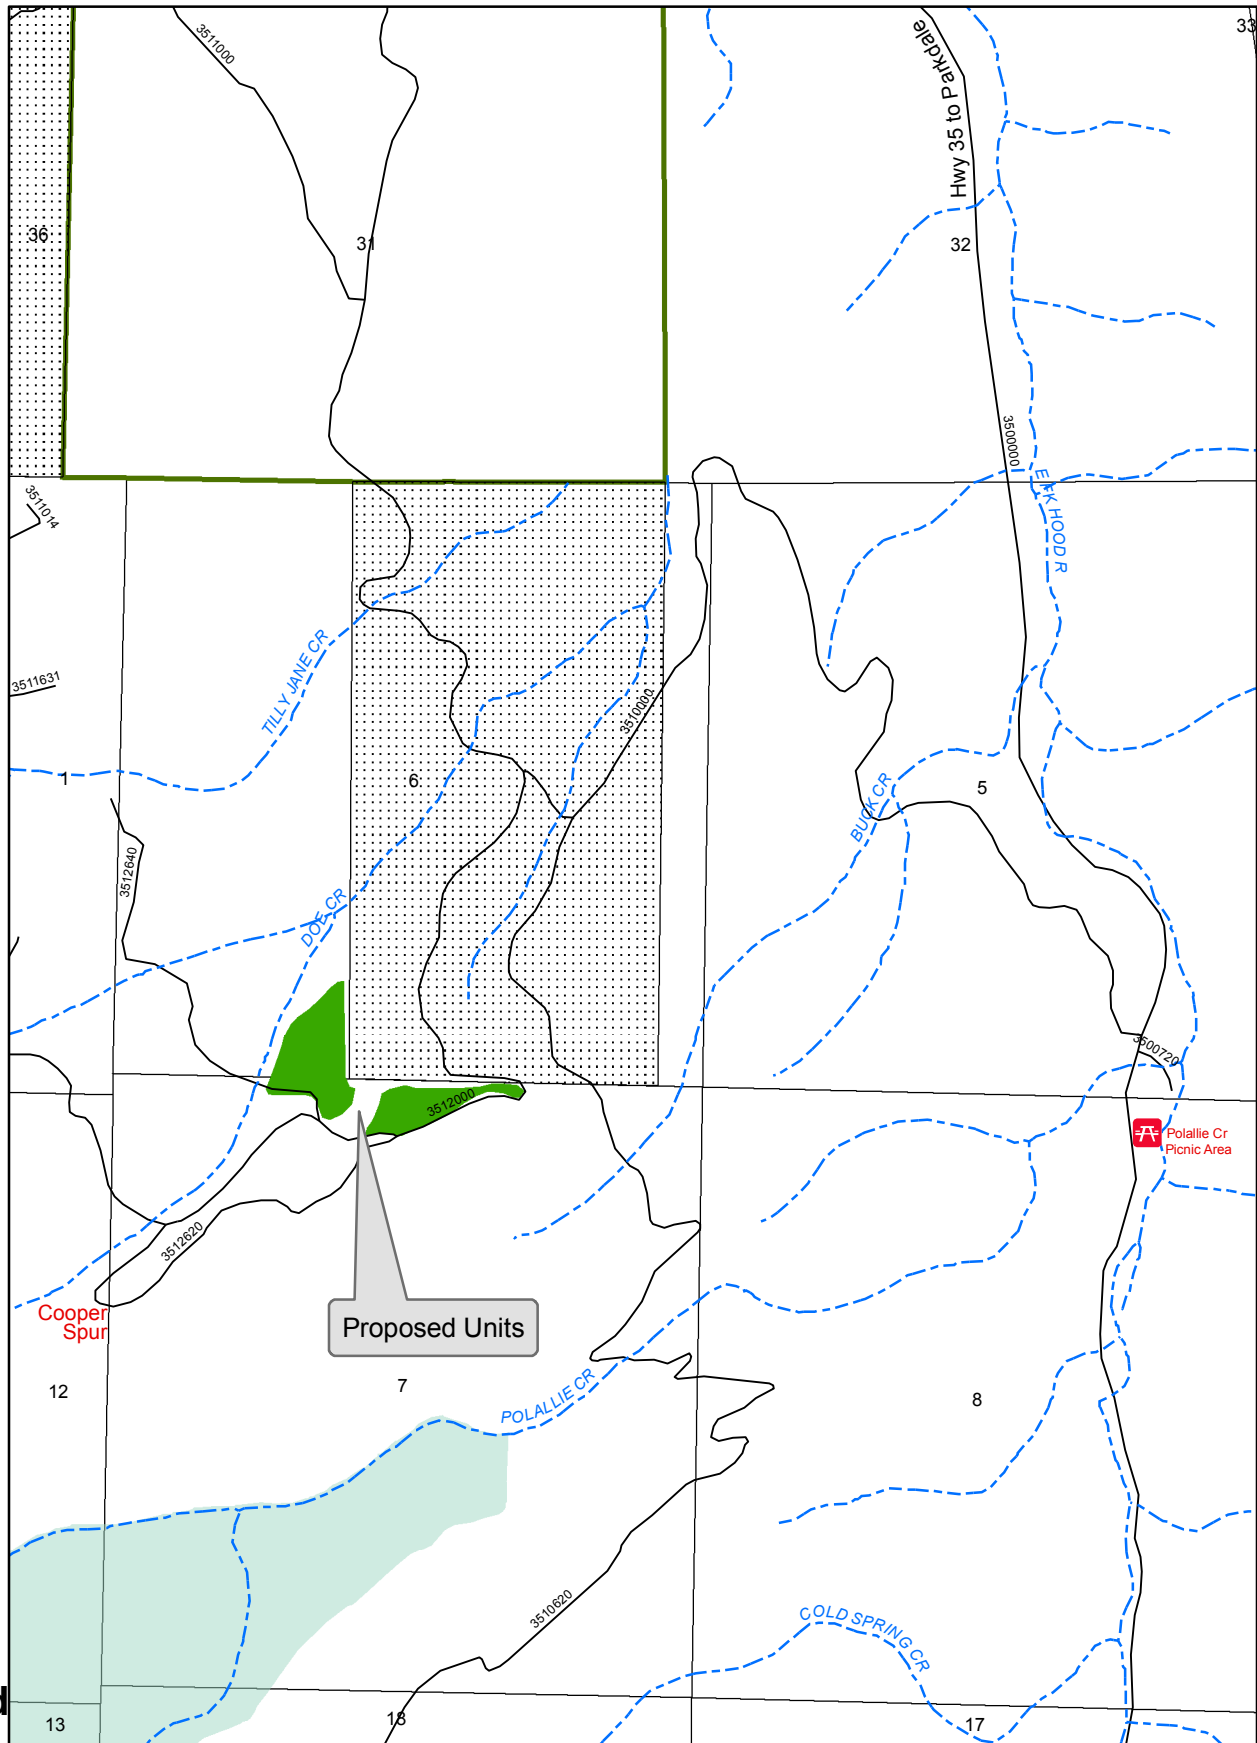

D.B. Cooper Fuel Reduction Demonstration Project

Legend

-  Wilderness
-  Other Ownership
-  Proposed Units

This product is reproduced from information prepared by the USDA, Forest Service or from other suppliers. The Forest Service cannot assure the reliability or suitability of this information for a particular purpose. The data and product accuracy may vary due to compilation from various sources, including modeling and interpretation, and may not meet National Map Accuracy Standards. This information may be updated, corrected or otherwise modified without notification. For more information contact:
 Mt. Hood National Forest Supervisors Office at 503-668-1700.
 The USDA is an equal opportunity provider and employer.
 1/02/2008

1:20,000