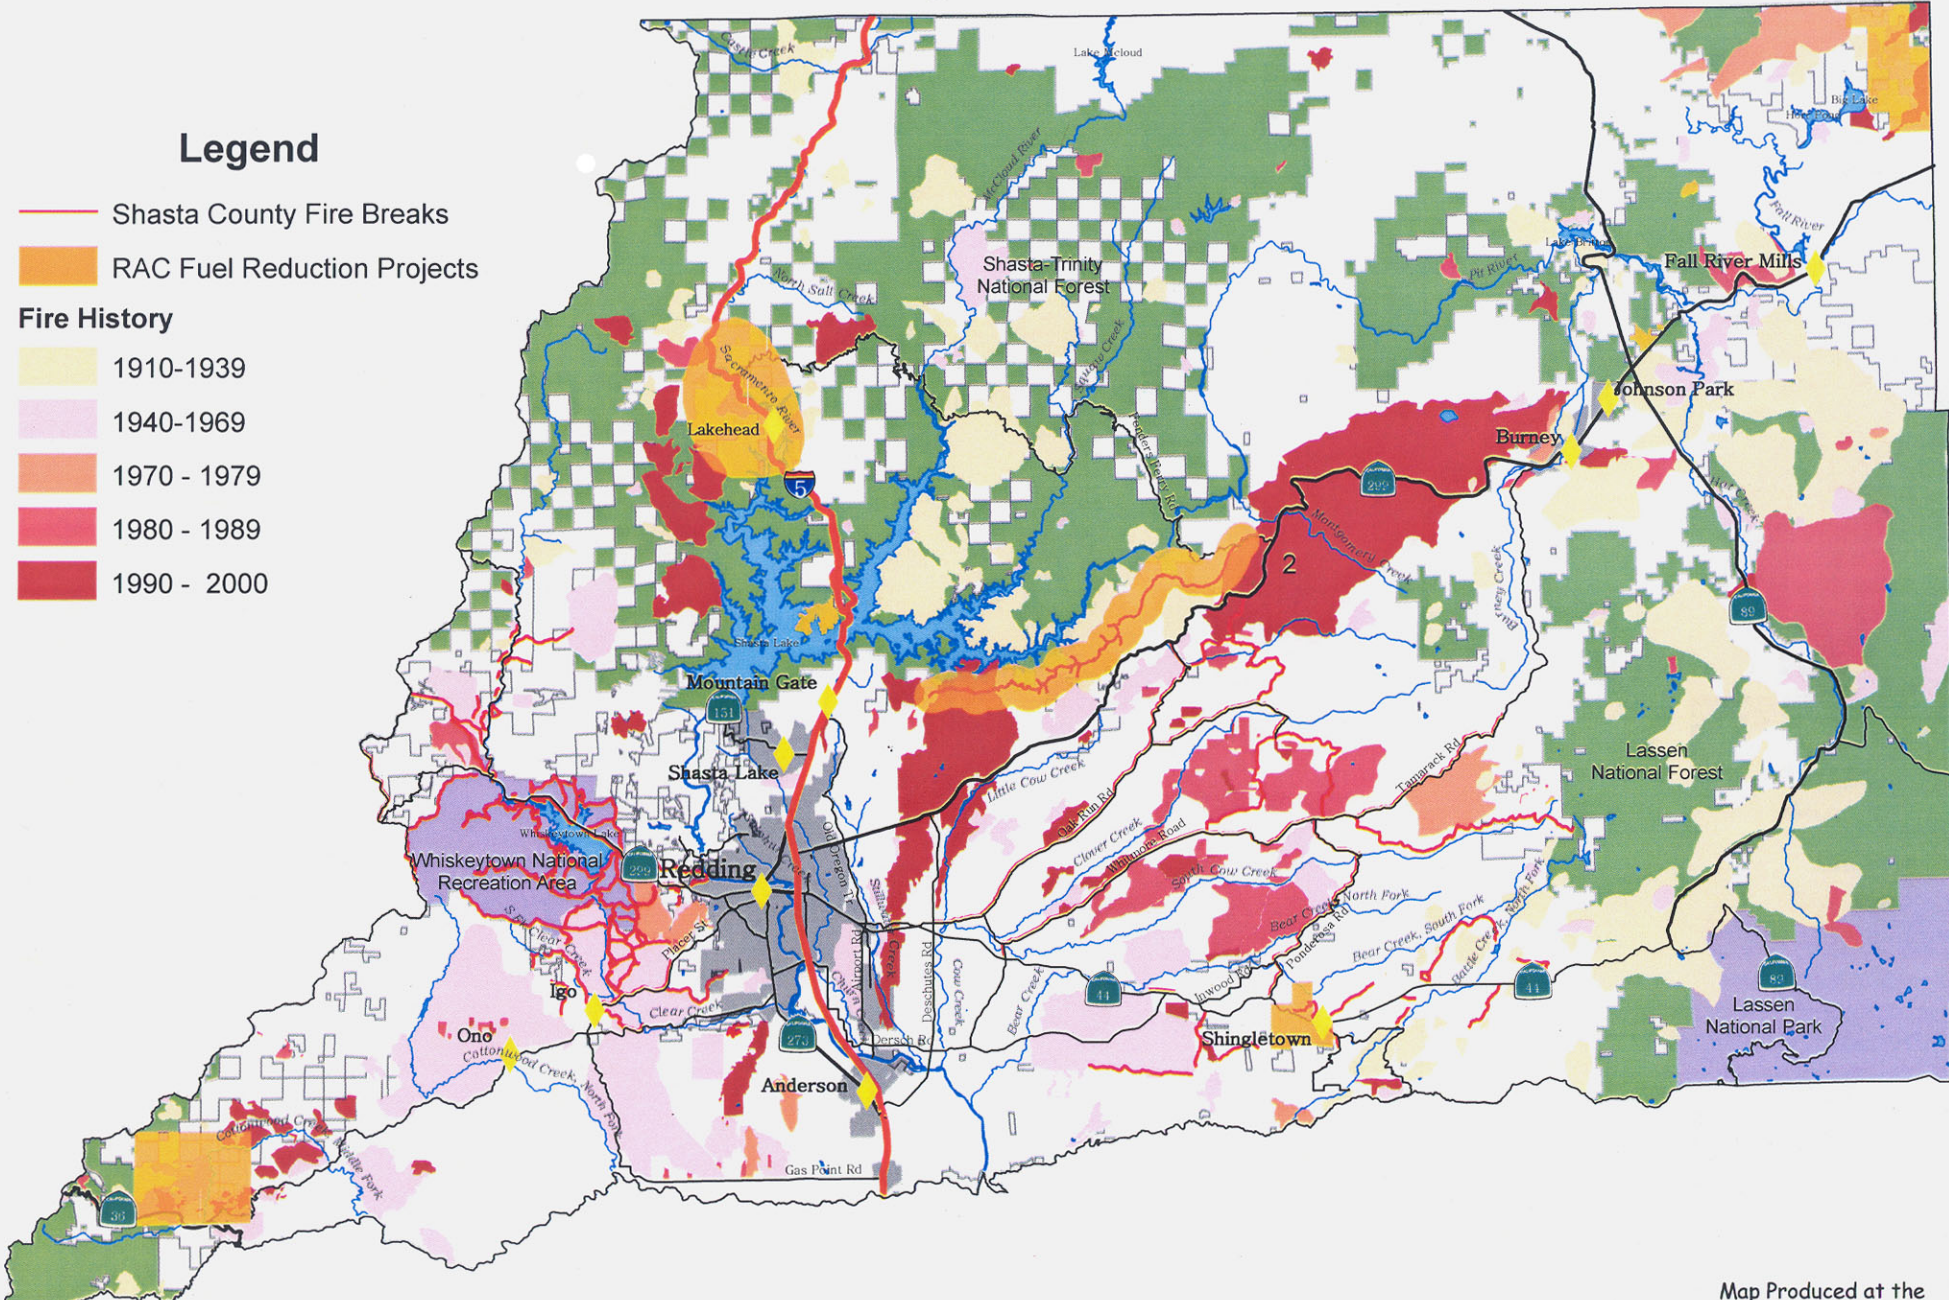

Shasta County Resource Advisory Committee Fuel Reduction Projects and Fire History

Legend

-  Shasta County Fire Breaks
-  RAC Fuel Reduction Projects

Fire History

-  1910-1939
-  1940-1969
-  1970 - 1979
-  1980 - 1989
-  1990 - 2000

Map Produced at the
Shasta College GIS Center
14 March 2005