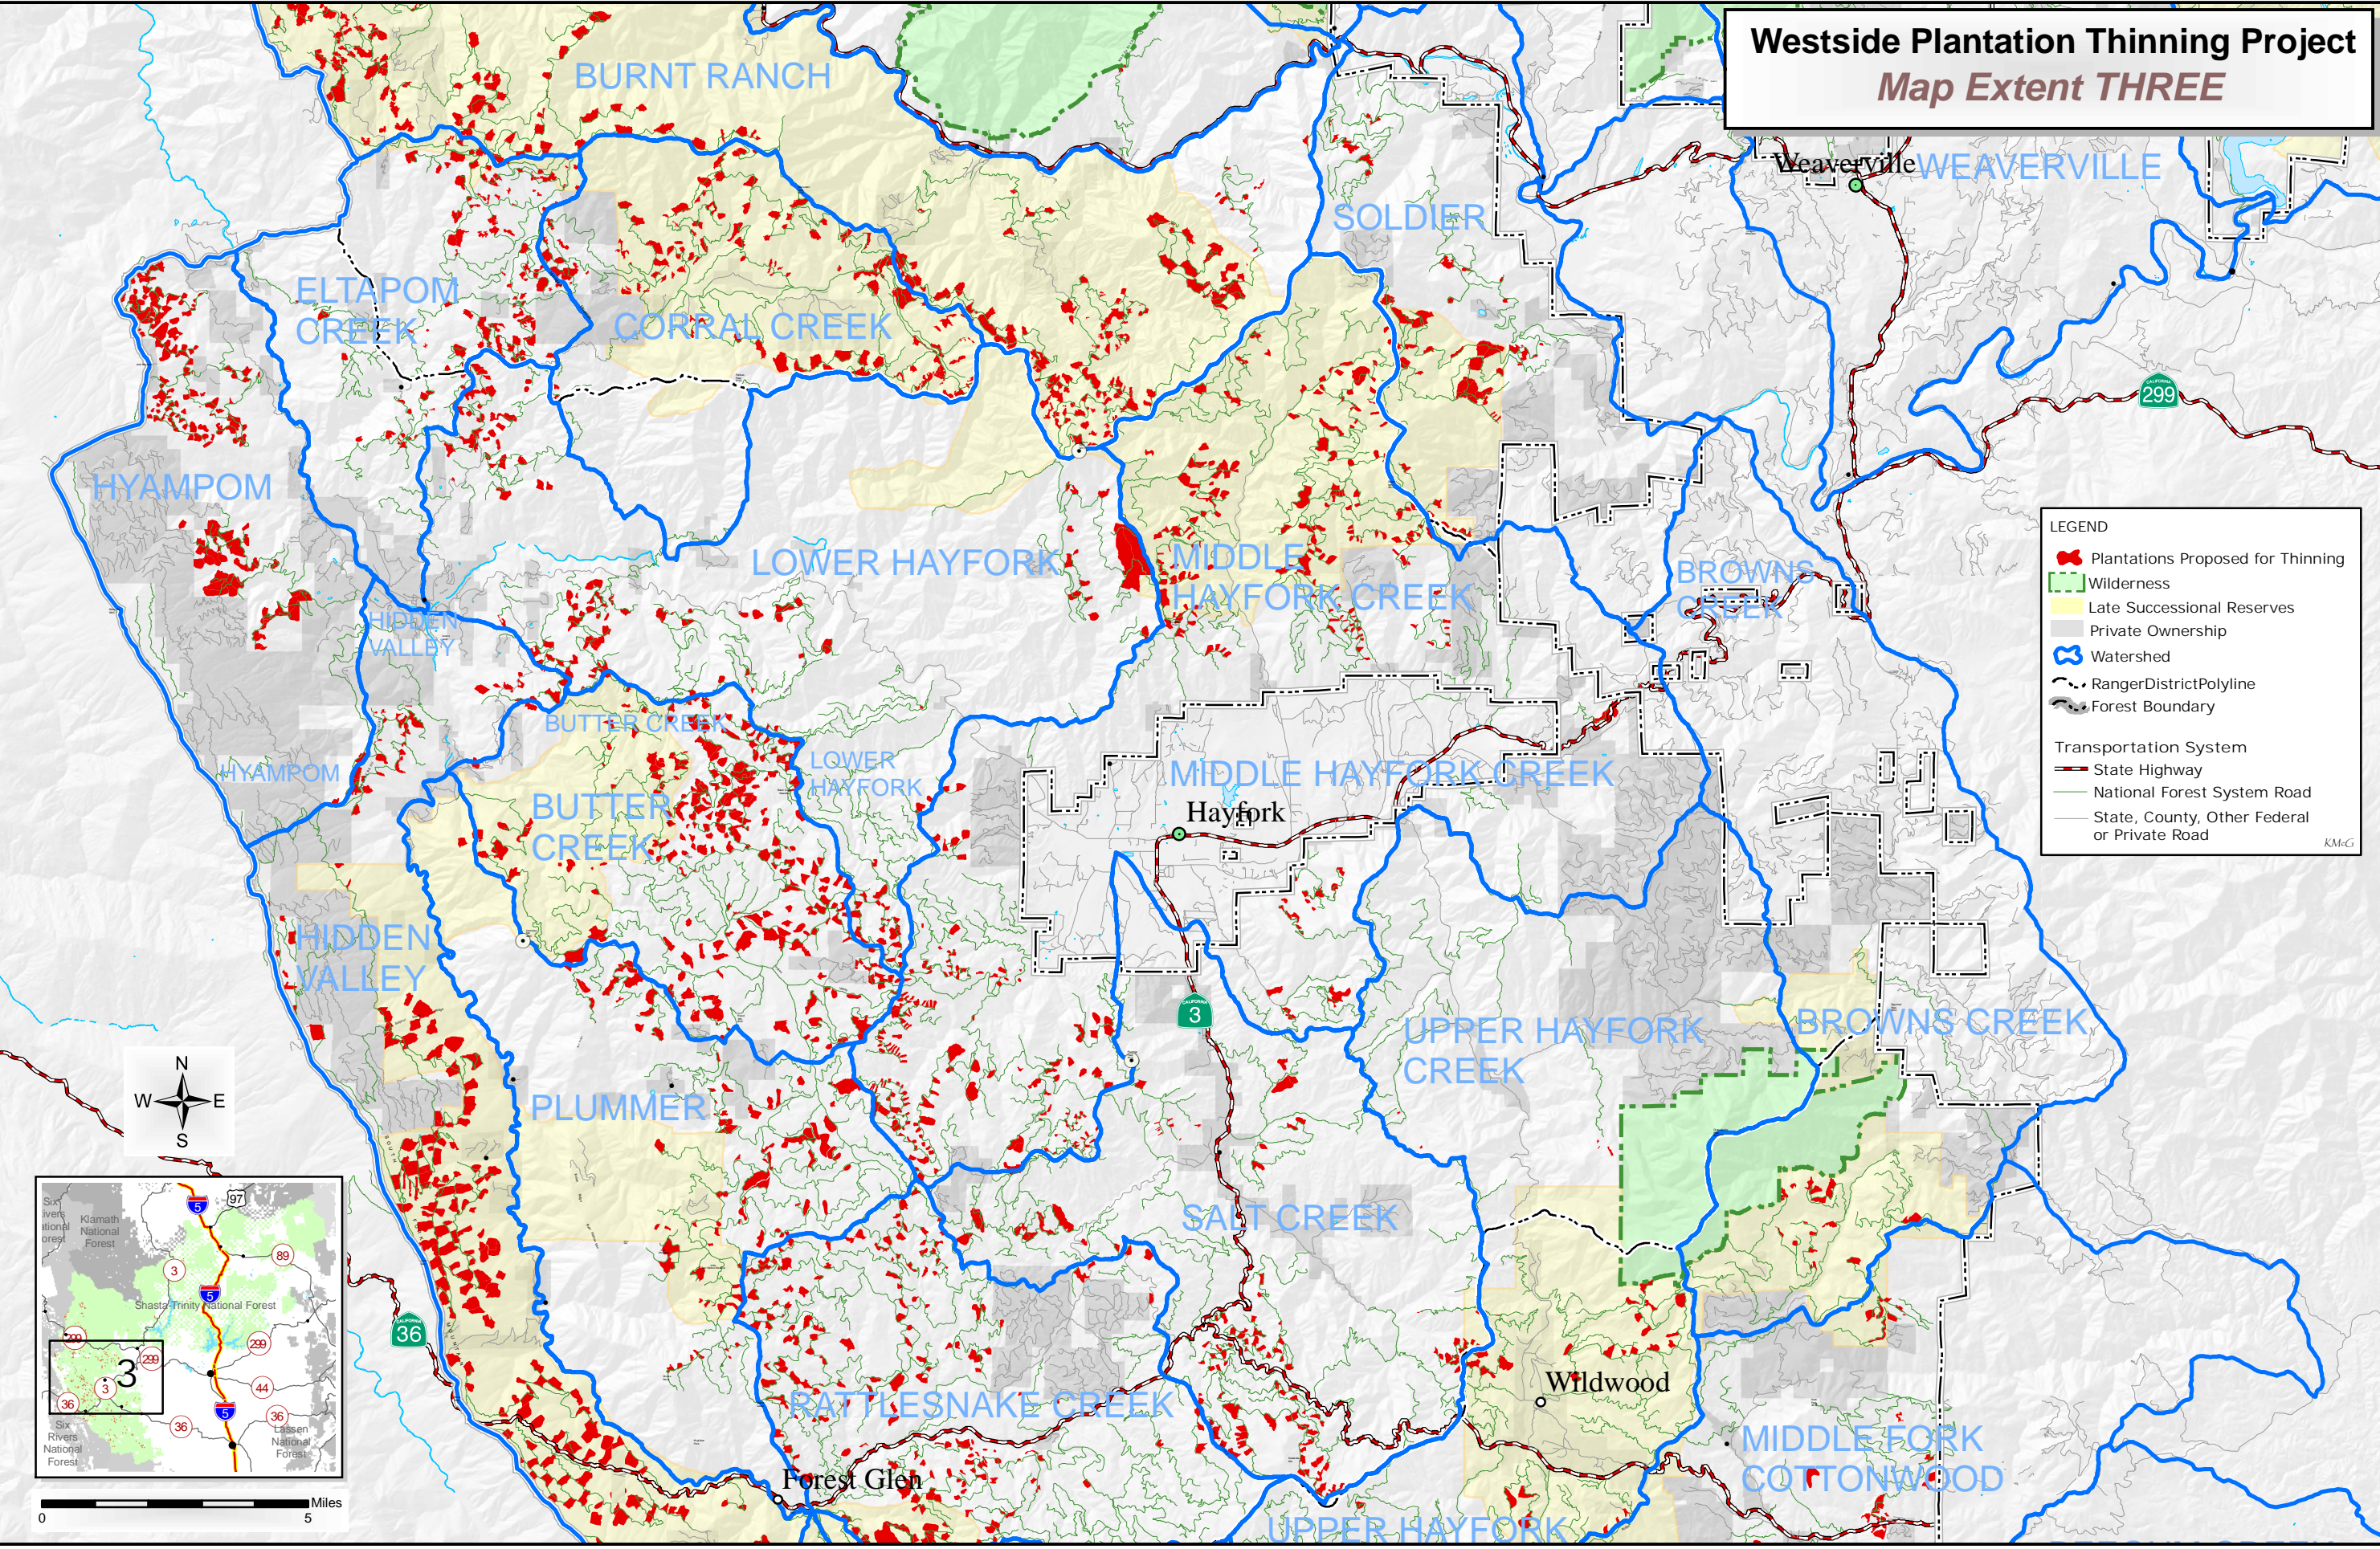

Westside Plantation Thinning Project

Map Extent THREE

LEGEND

- Plantations Proposed for Thinning
- Wilderness
- Late Successional Reserves
- Private Ownership
- Watershed
- Ranger District Polyline
- Forest Boundary

Transportation System

- State Highway
- National Forest System Road
- State, County, Other Federal or Private Road

KM-G