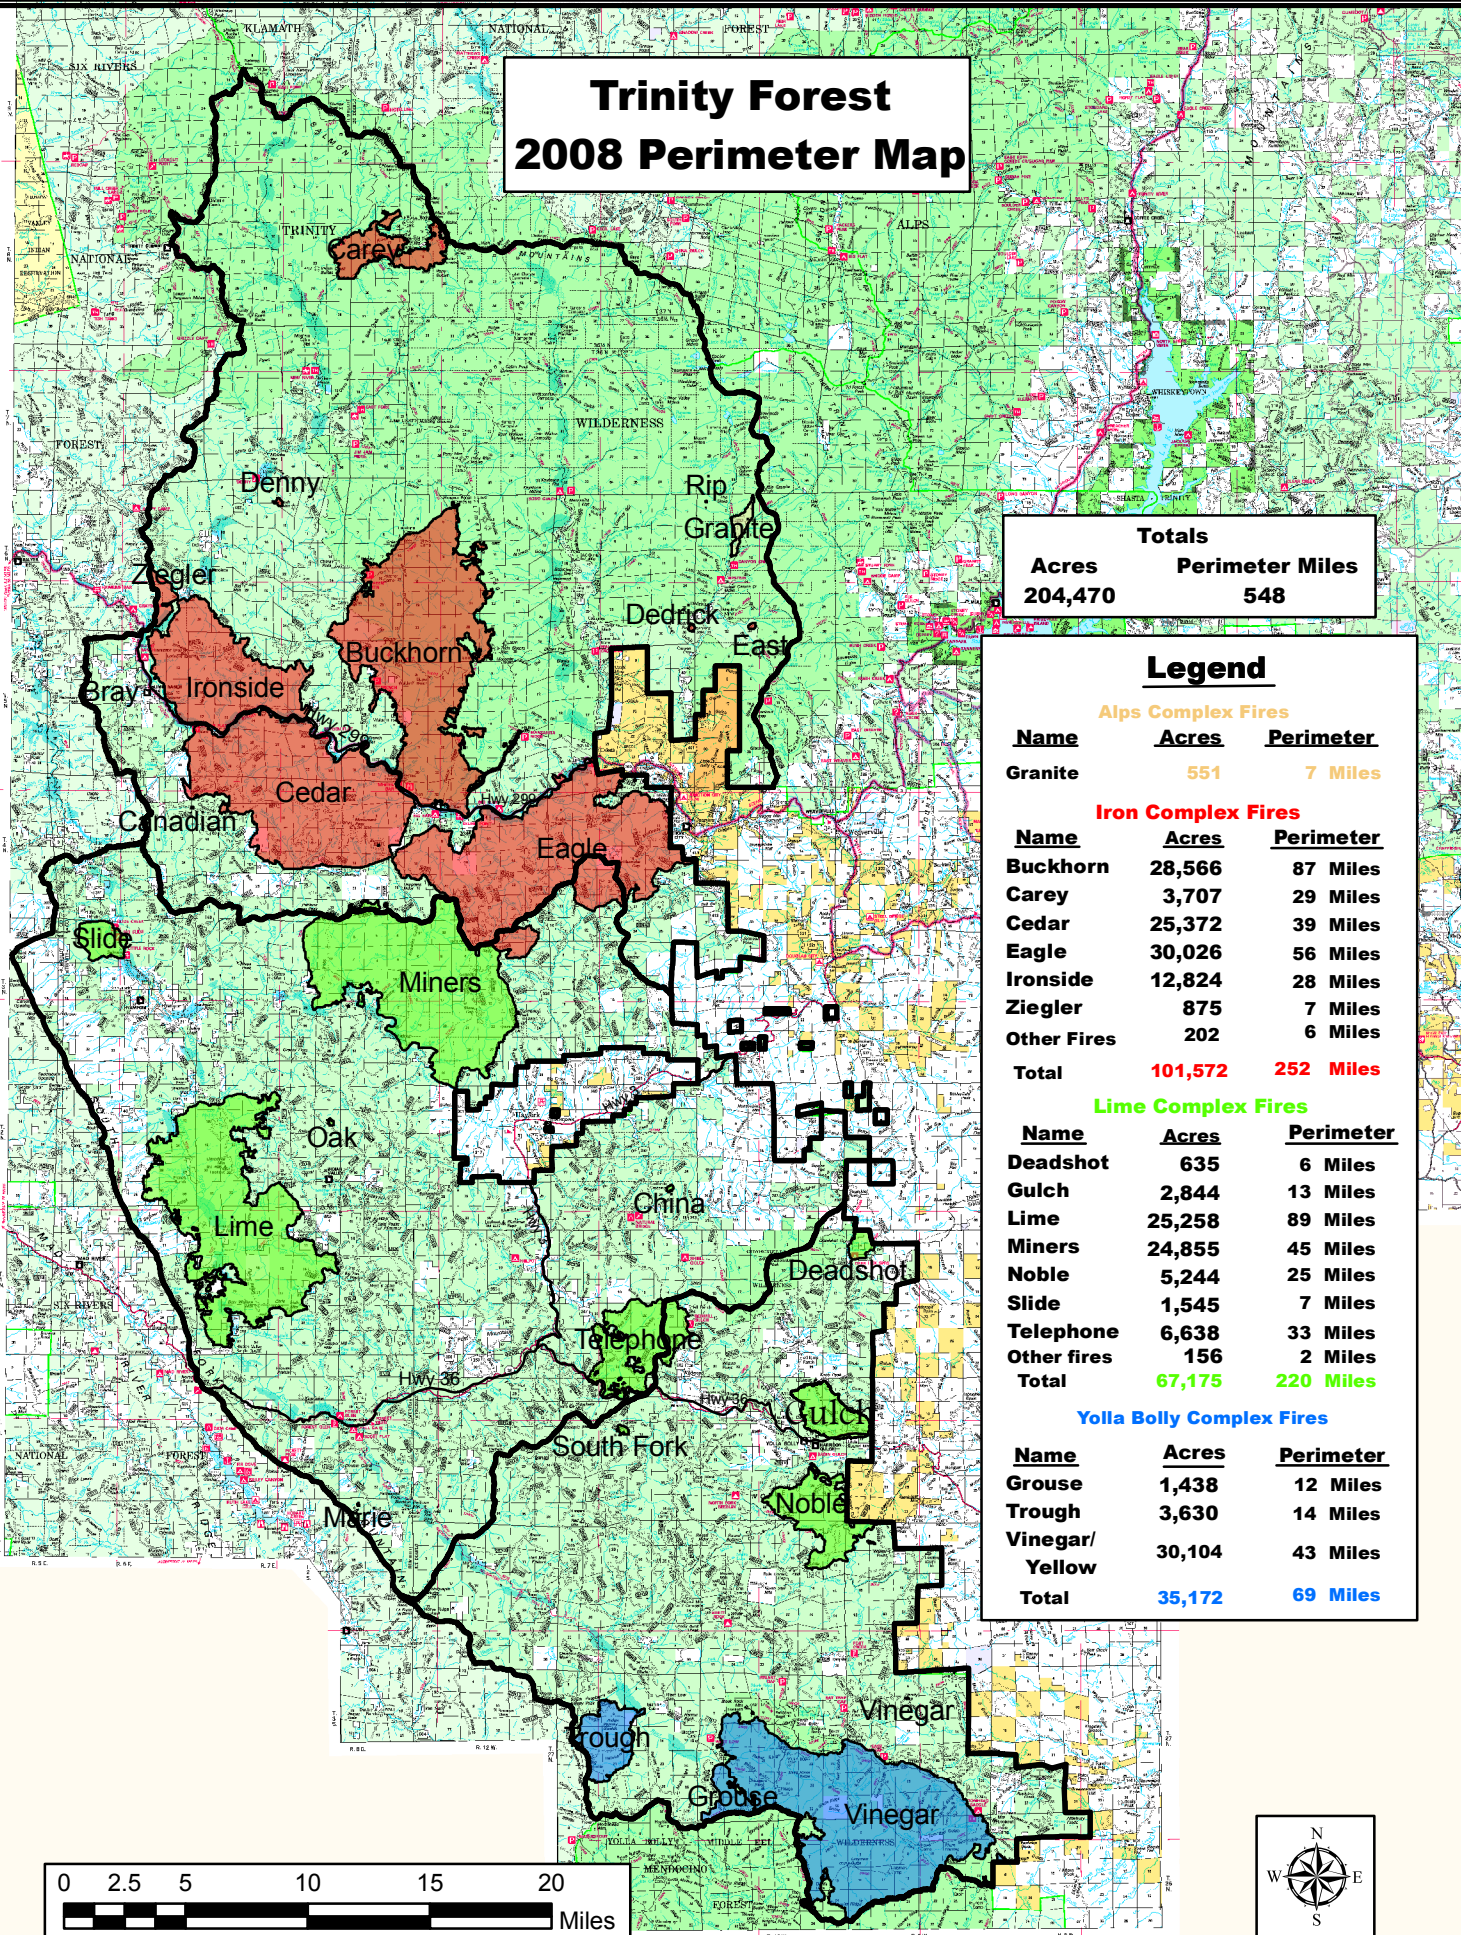

# Trinity Forest 2008 Perimeter Map

Totals	
Acres	Perimeter Miles
204,470	548

Legend		
<b>Alps Complex Fires</b>		
Name	Acres	Perimeter
Granite	551	7 Miles
<b>Iron Complex Fires</b>		
Name	Acres	Perimeter
Buckhorn	28,566	87 Miles
Carey	3,707	29 Miles
Cedar	25,372	39 Miles
Eagle	30,026	56 Miles
Ironside	12,824	28 Miles
Ziegler	875	7 Miles
Other Fires	202	6 Miles
<b>Total</b>	<b>101,572</b>	<b>252 Miles</b>
<b>Lime Complex Fires</b>		
Name	Acres	Perimeter
Deadshot	635	6 Miles
Gulch	2,844	13 Miles
Lime	25,258	89 Miles
Miners	24,855	45 Miles
Noble	5,244	25 Miles
Slide	1,545	7 Miles
Telephone	6,638	33 Miles
Other fires	156	2 Miles
<b>Total</b>	<b>67,175</b>	<b>220 Miles</b>
<b>Yolla Bolly Complex Fires</b>		
Name	Acres	Perimeter
Grouse	1,438	12 Miles
Trough	3,630	14 Miles
Vinegar/ Yellow	30,104	43 Miles
<b>Total</b>	<b>35,172</b>	<b>69 Miles</b>