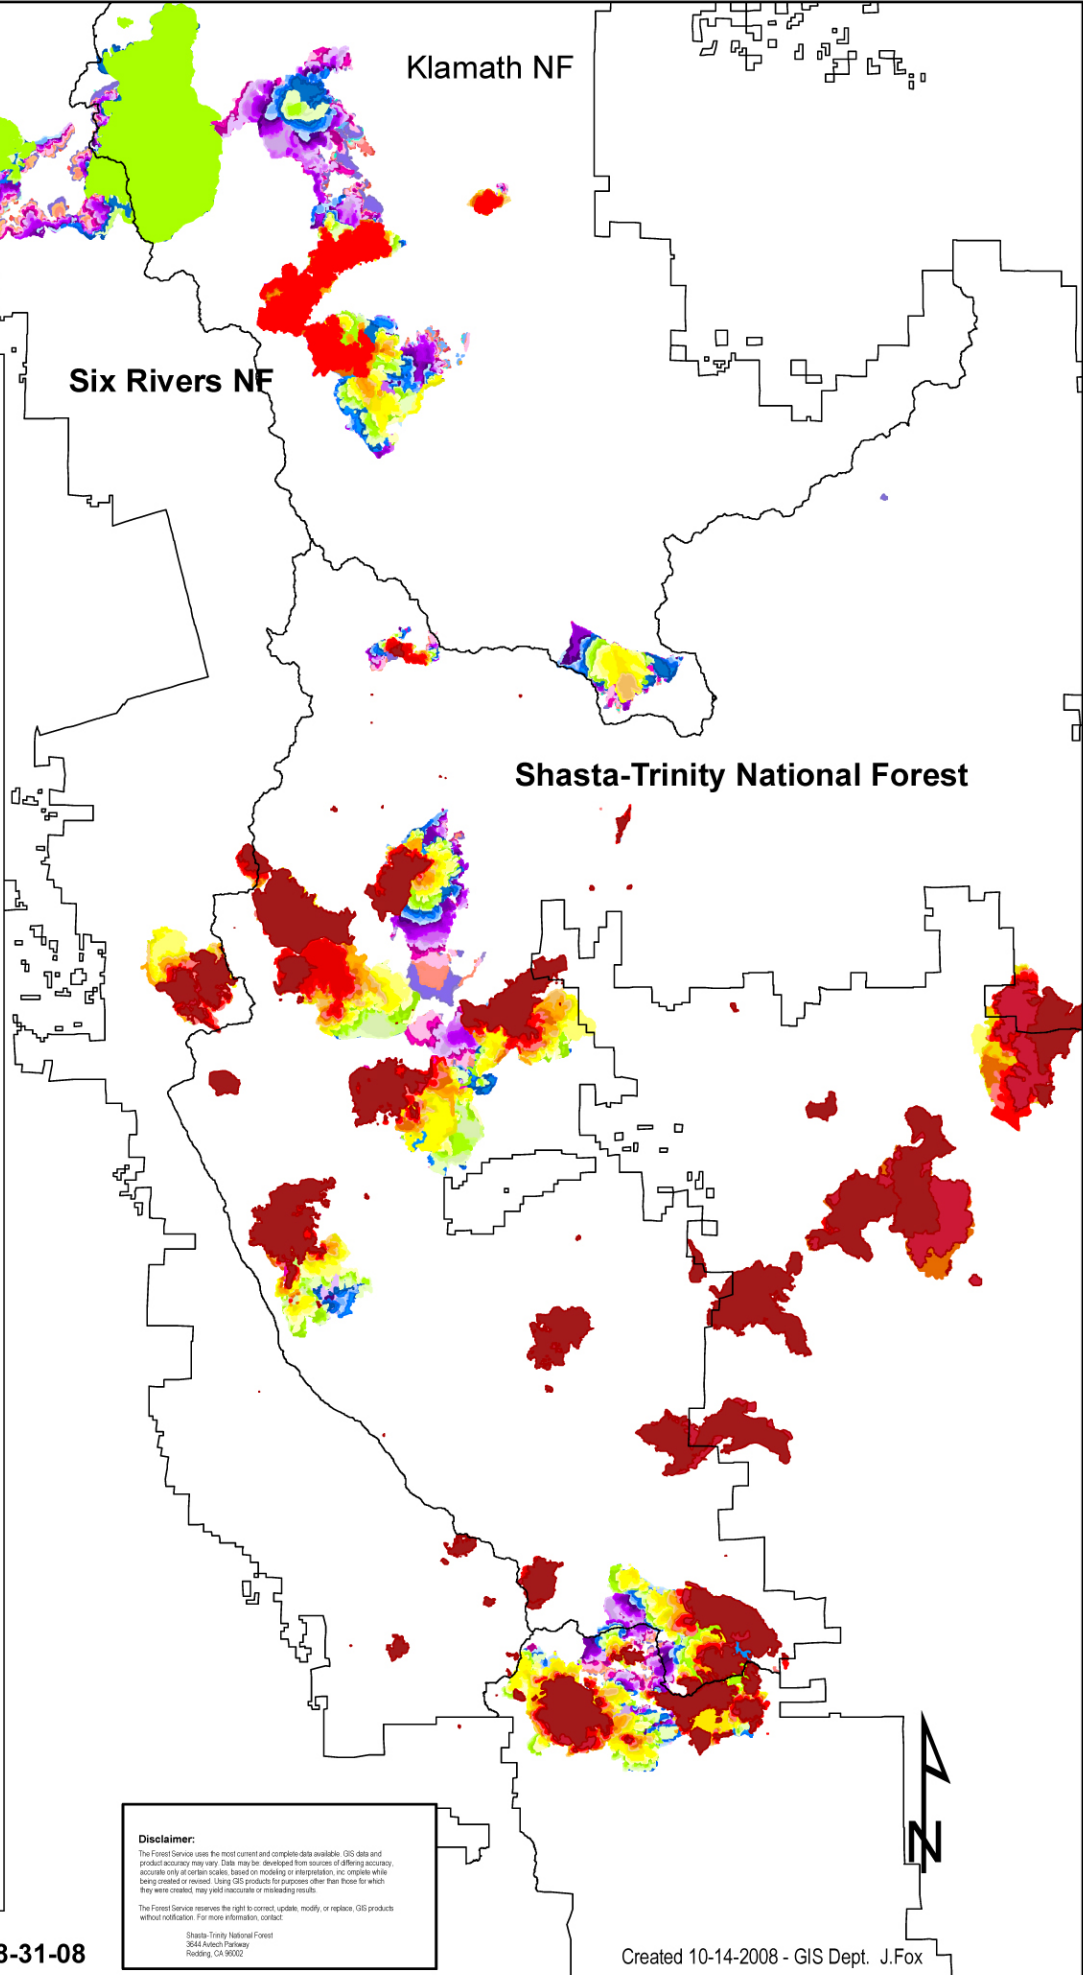

Daily Fire Progression