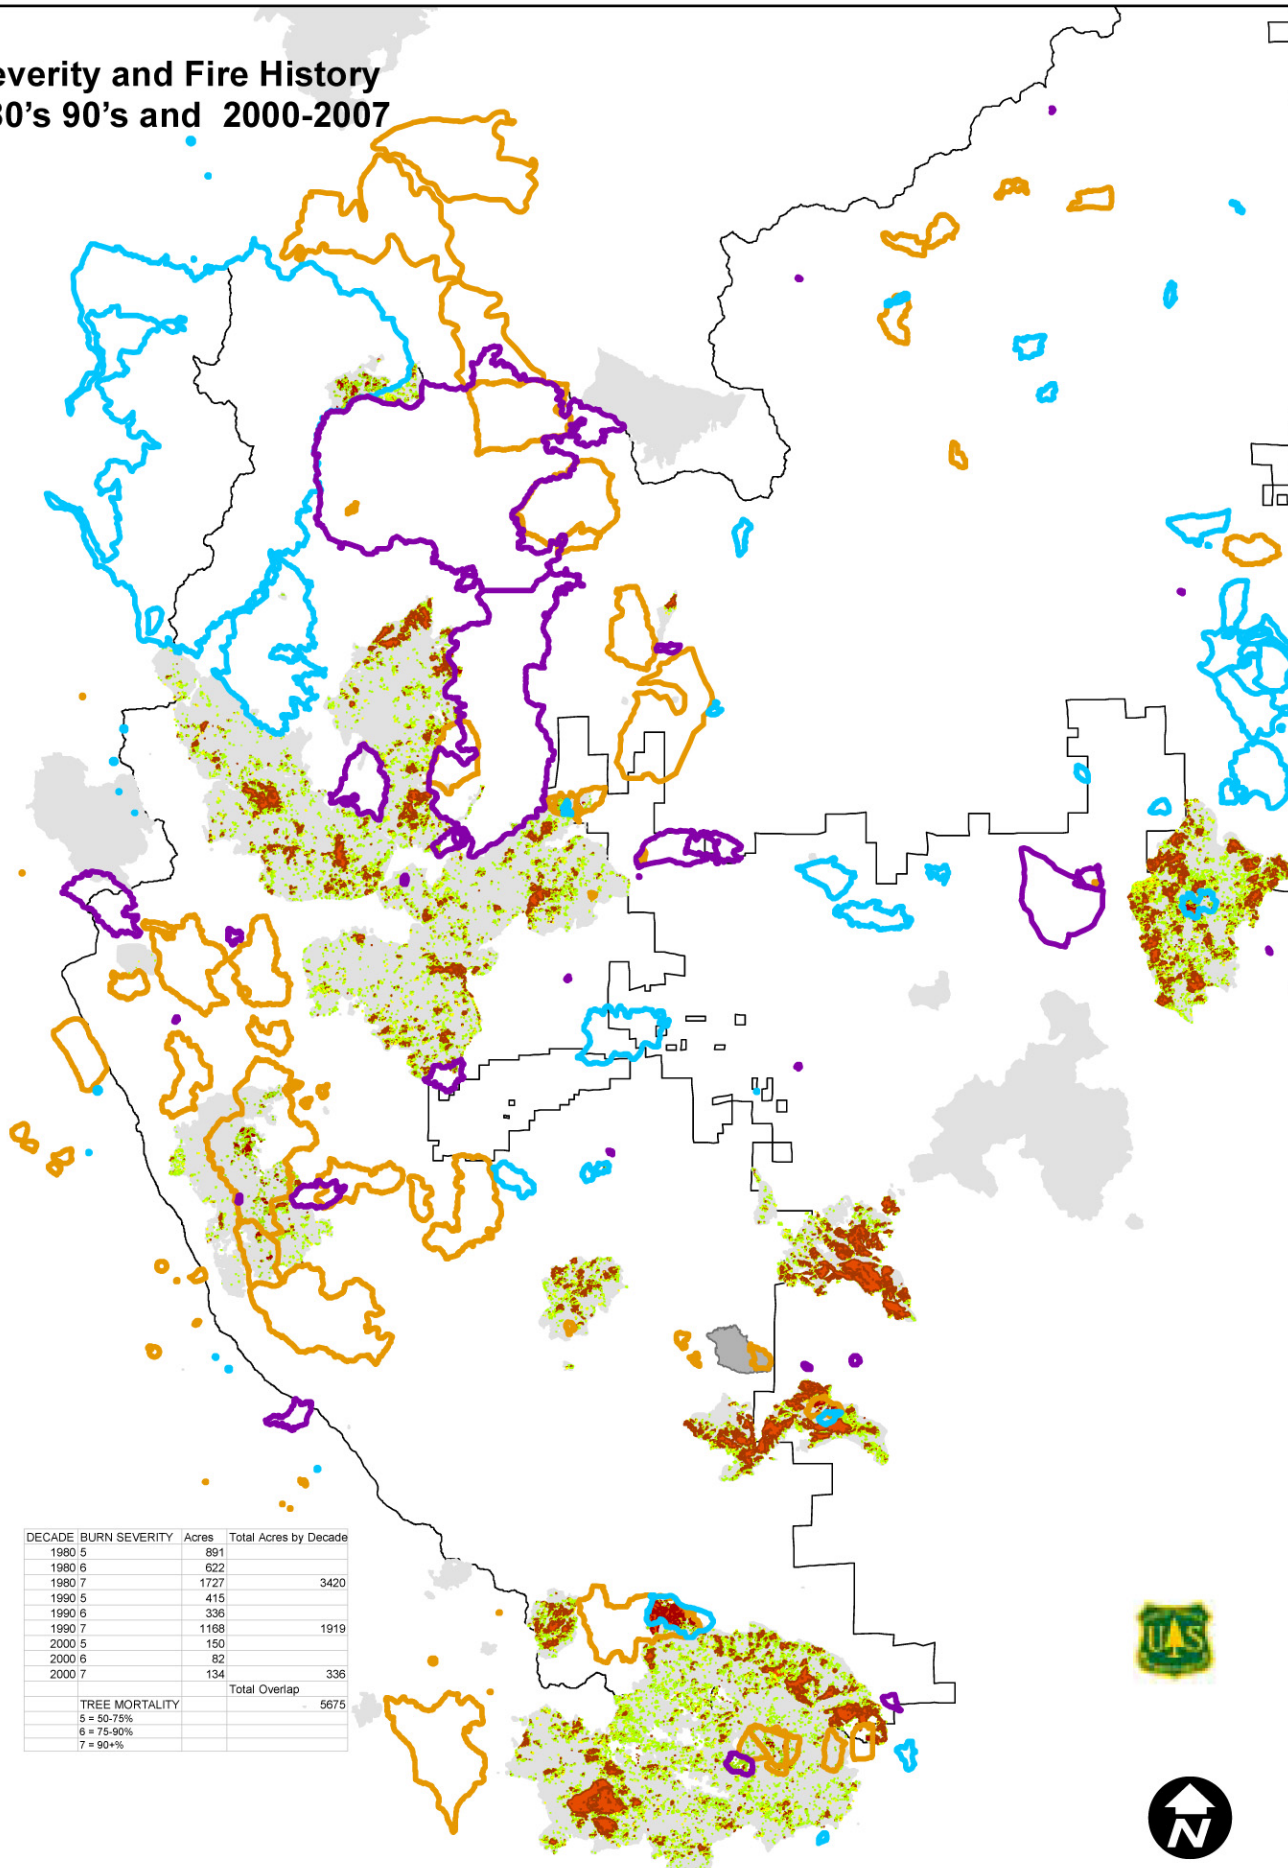

Veg Burn Severity and Fire History by Decade 80's 90's and 2000-2007

Legend

Decades80_90_2000_07

DECADE

- 1980
- 1990
- 2000-2007 fires

Decades80_90_2000_07 Overlap

- 5 = 50-75%
- 6 = 75-90%
- 7 = 90+% Mortality

VegBurnSev 2008

- 5 = 50-75%
- 6 = 75-90%
- 7 = 90+% Mortality

- 2008 Burn Areas
- AdministrativeForest

DECADE	BURN SEVERITY	Acres	Total Acres by Decade
1980	5	851	
1980	6	622	
1980	7	1727	3420
1990	5	415	
1990	6	336	
1990	7	1168	1919
2000	5	150	
2000	6	82	
2000	7	134	336
		Total Overlap	
			5675
	TREE MORTALITY		
	5 = 50-75%		
	6 = 75-90%		
	7 = 90+%		

Map Displays Overlap of 2008 Veg Burn Severity on Fire Decades 80's, 90's and 2000-2007