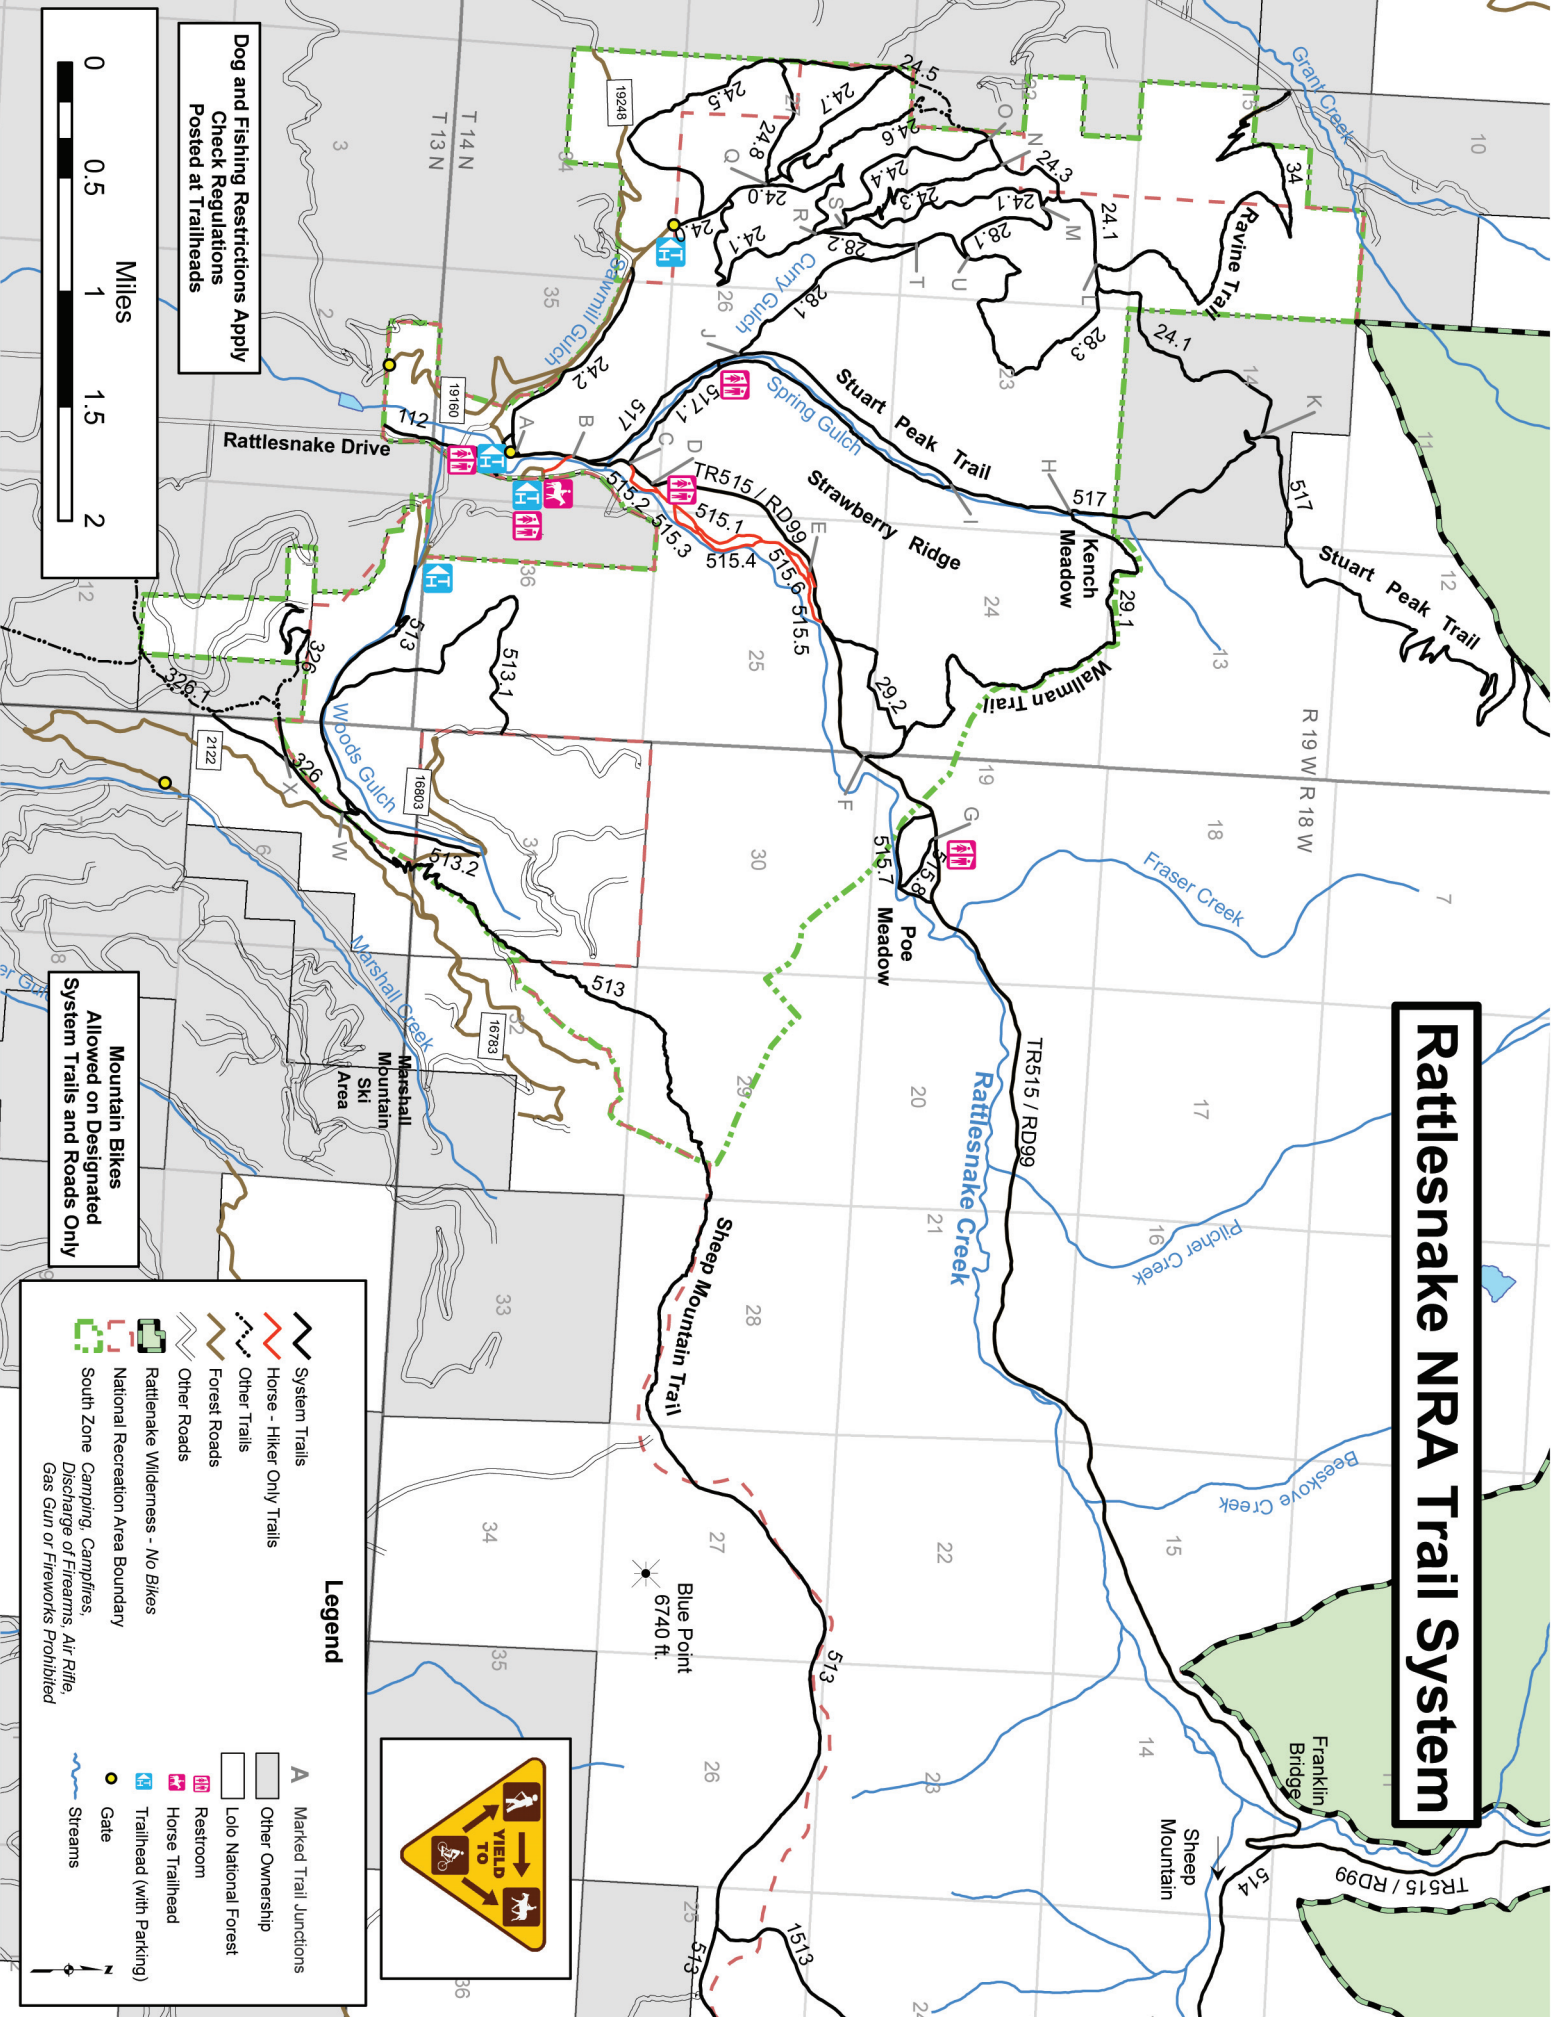

Rattlesnake NRA Trail System

Dog and Fishing Restrictions Apply
Check Regulations Posted at Trailheads

Mountain Bikes
Allowed on Designated System Trails and Roads Only

Legend

	System Trails		Marked Trail Junctions
	Horse - Hiker Only Trails		Other Ownership
	Other Trails		Local National Forest
	Forest Roads		Restroom
	Other Roads		Horse Trailhead
	Rattlesnake Wilderness - No Bikes		Trailhead (with Parking)
	National Recreation Area Boundary		Gate
	South Zone		Streams
	Camping, Campfires, Discharge of Firearms, Air Rifle, Gas Gun or Fireworks Prohibited		