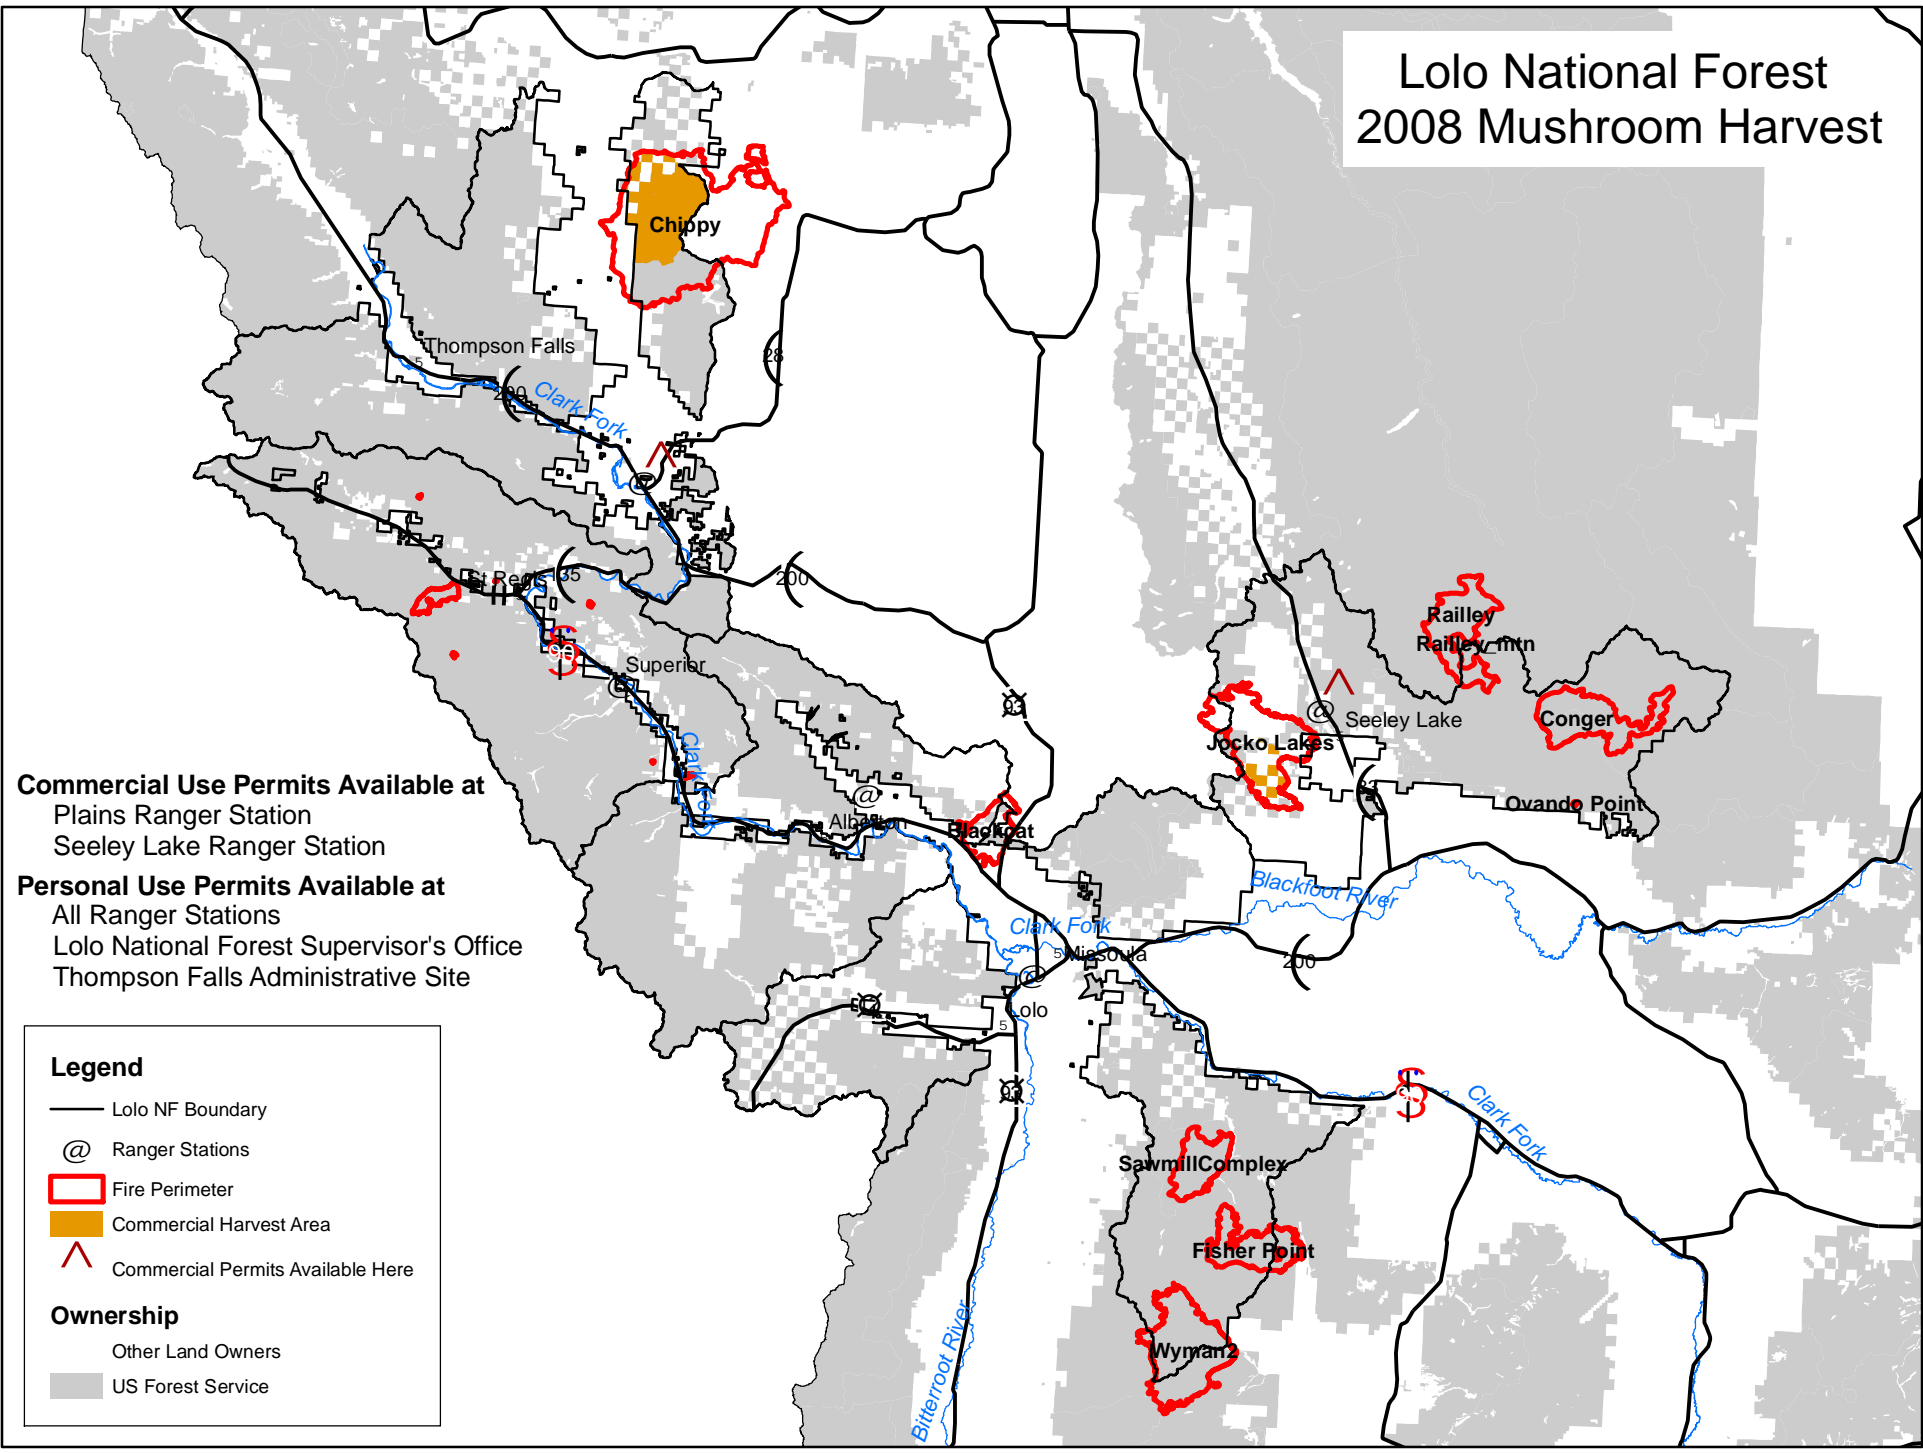

Lolo National Forest 2008 Mushroom Harvest

Commercial Use Permits Available at
 Plains Ranger Station
 Seeley Lake Ranger Station

Personal Use Permits Available at
 All Ranger Stations
 Lolo National Forest Supervisor's Office
 Thompson Falls Administrative Site

Legend

- Lolo NF Boundary
- @ Ranger Stations
- ▭ Fire Perimeter
- ▭ Commercial Harvest Area
- ▲ Commercial Permits Available Here

Ownership

- Other Land Owners
- US Forest Service