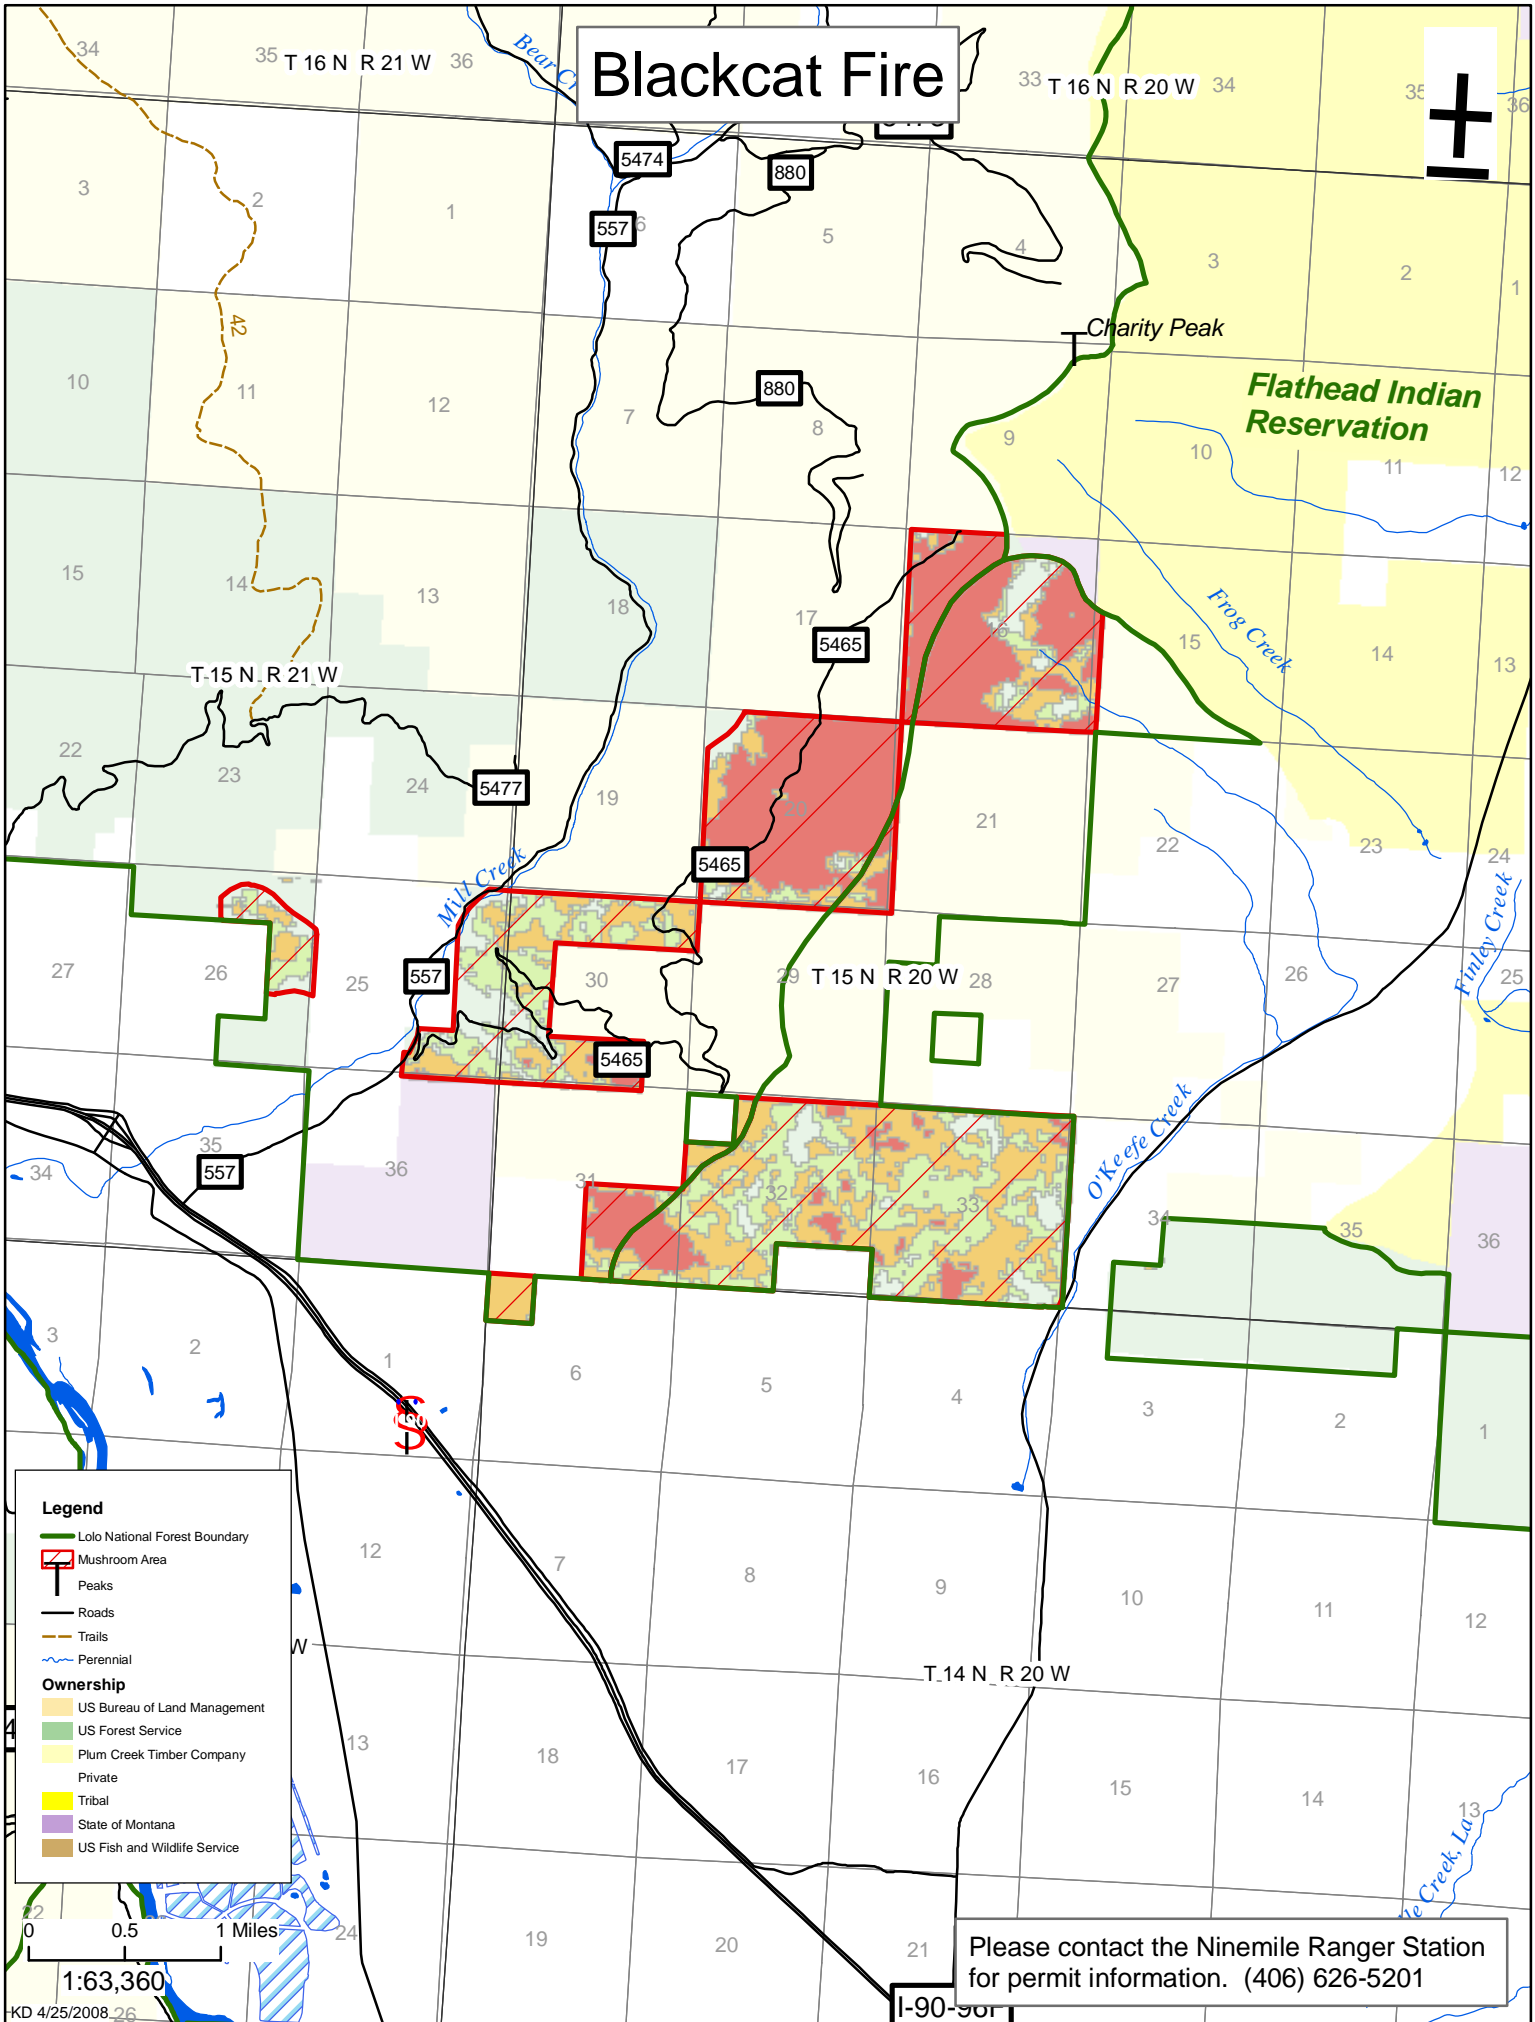

Blackcat Fire

Legend

- Lolo National Forest Boundary
- Mushroom Area
- Peaks
- Roads
- Trails
- Perennial

Ownership

- US Bureau of Land Management
- US Forest Service
- Plum Creek Timber Company
- Private
- Tribal
- State of Montana
- US Fish and Wildlife Service