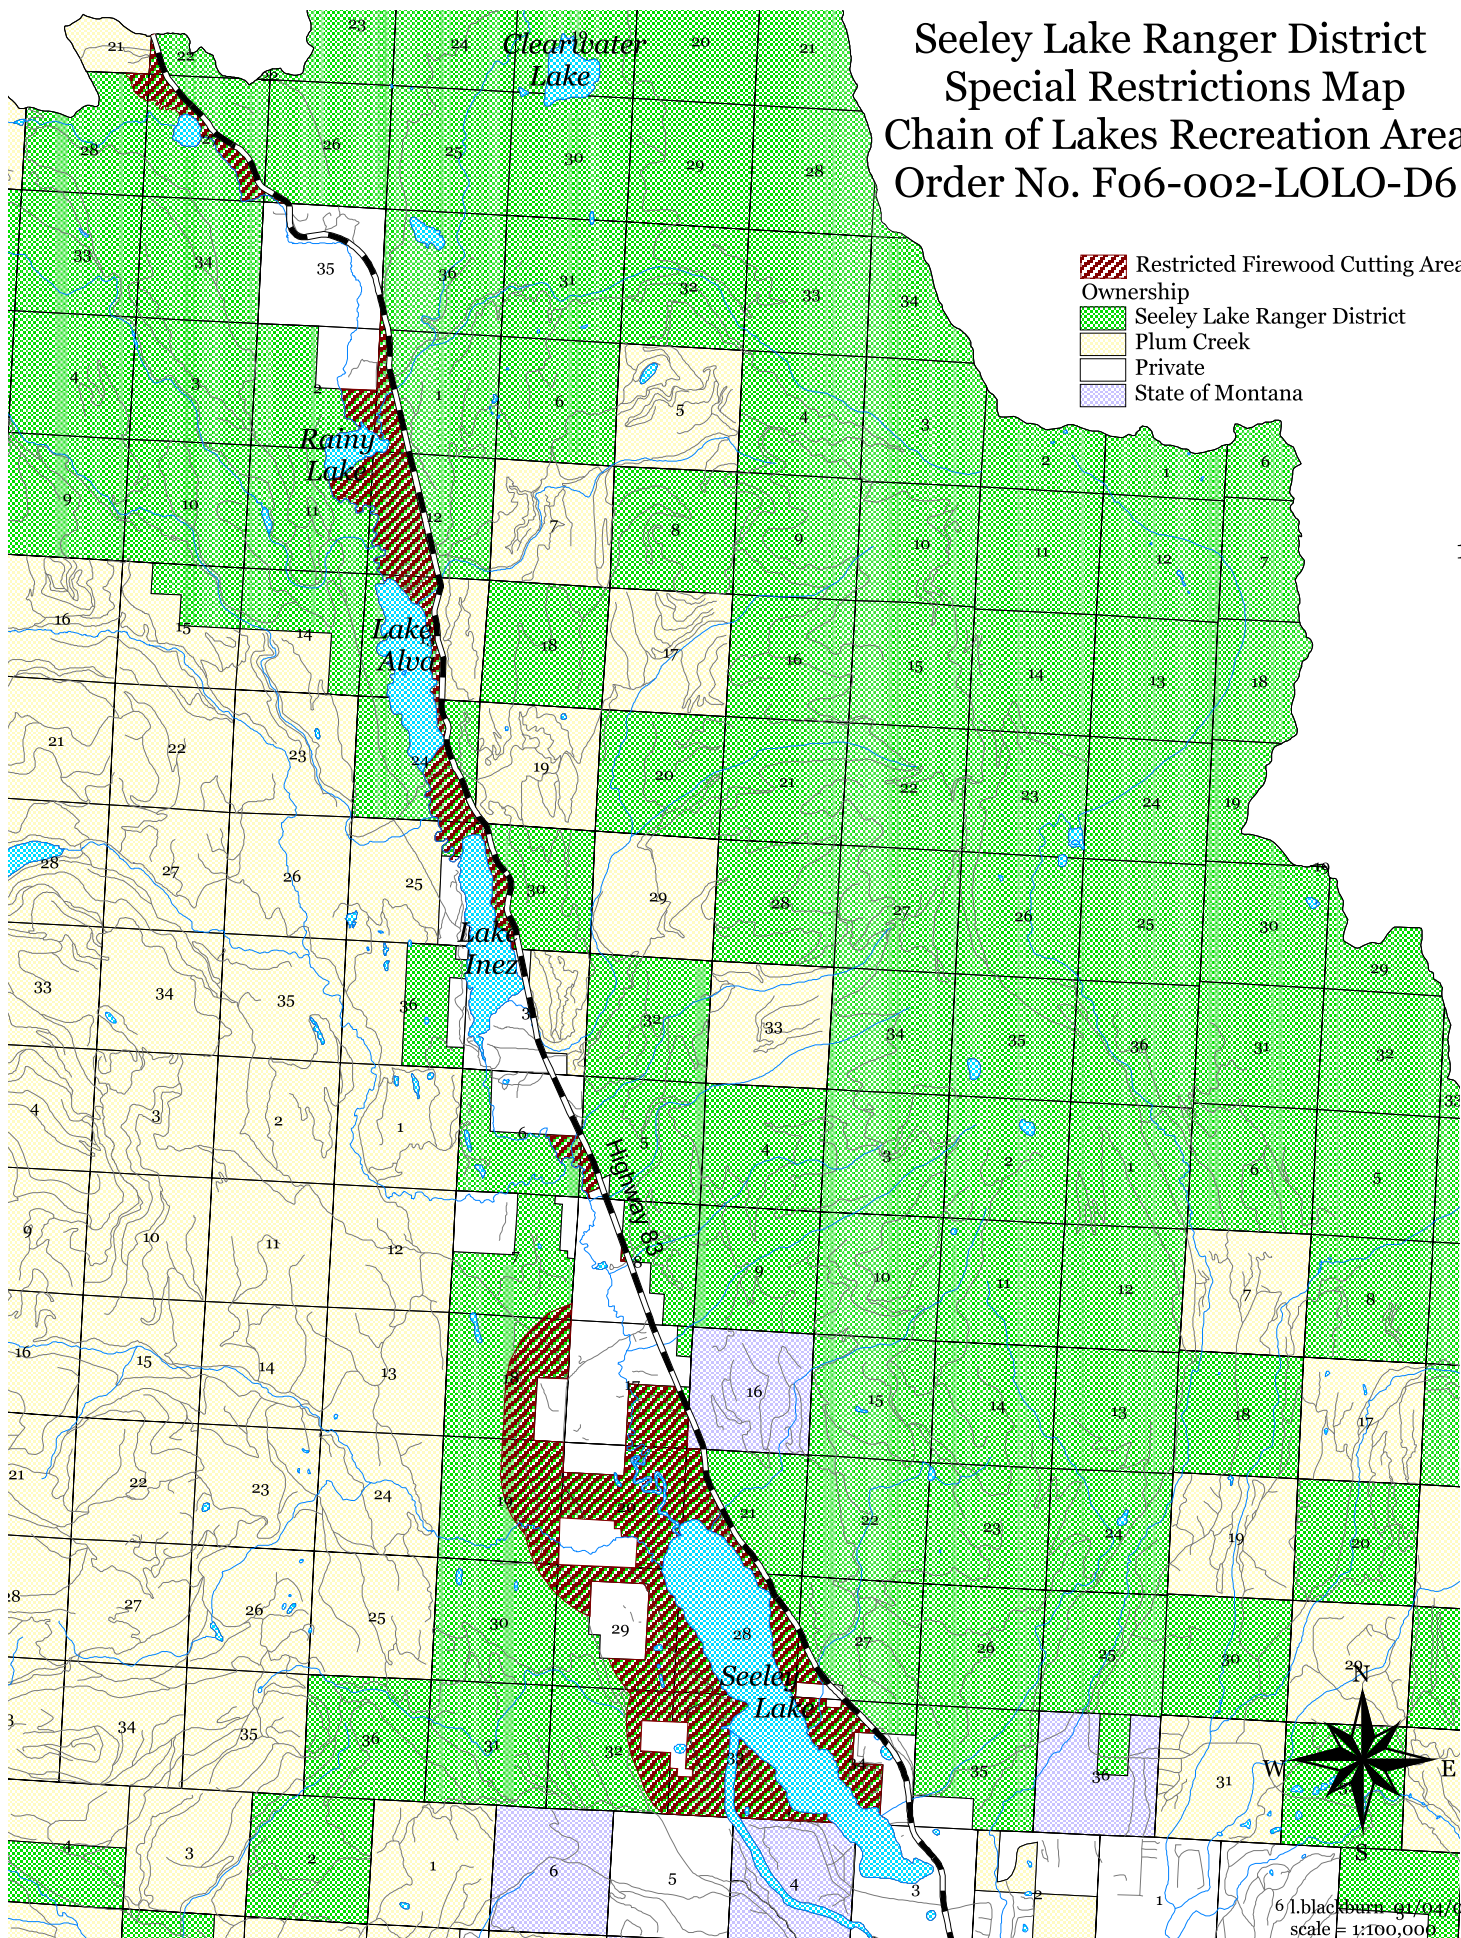

Seeley Lake Ranger District Special Restrictions Map Chain of Lakes Recreation Area Order No. Fo6-002-LOLO-D6

T. 18 N.

T. 17 N.

6/1.blackburn_g1/04/06
scale = 1:100,000

R.15 W.