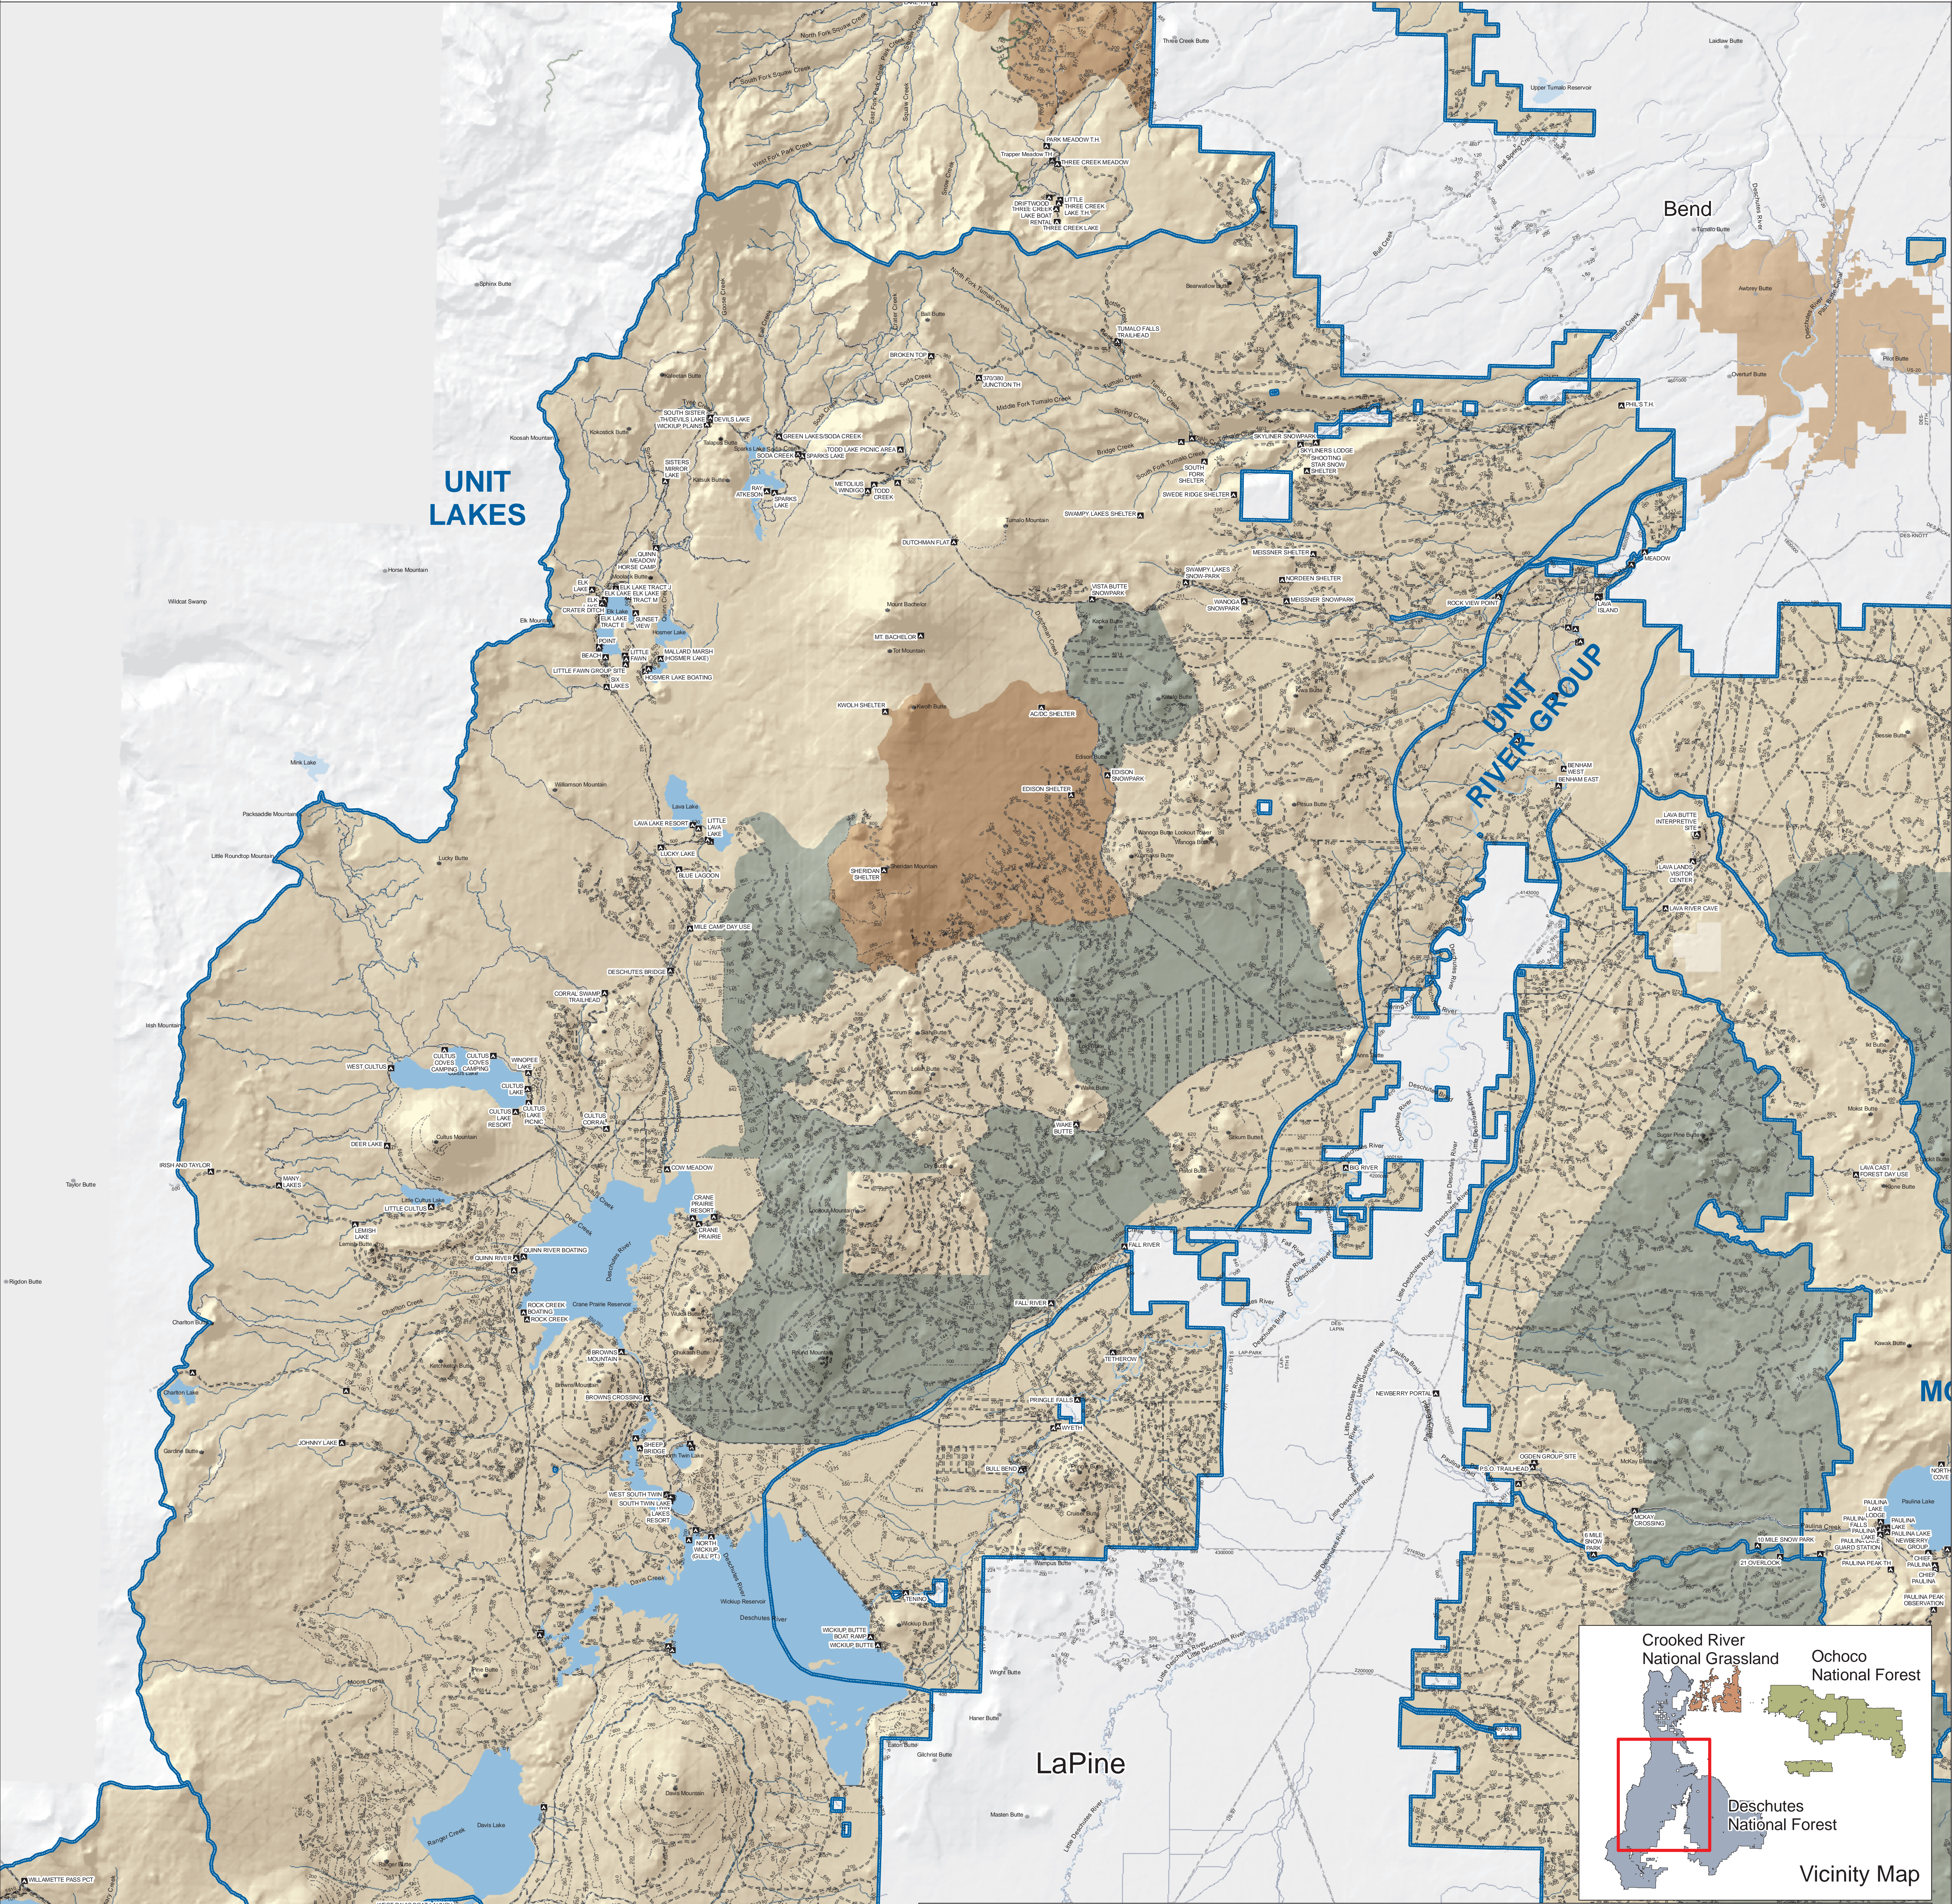

BEND / FORT ROCK RD, DESCHUTES NF WORKING GROUP RECOMMENDATIONS

LEGEND

Working Group Recommendation	Trails
COMMUNITY SUPPORT	ATV - ALL TERRAIN VEHICLE
COMMUNITY SUPPORT - SEASONAL USE	HIKE - HIKER/PEDESTRIAN
IMPORTANT	PACK - PACK AND SADDLE
NOT CONSIDERED AT THIS TIME	SNOMO - SNOWMOBILE
Roads - Objective Maintenance Level	XSKI - CROSS COUNTRY SKI
OBJECTIVE MAINTENANCE LEVEL 3, 4, 5	LANDSCAPE UNITS
OBJECTIVE MAINTENANCE LEVEL 2	BLM OHV AREA
OBJECTIVE MAINTENANCE LEVEL 1	
PRIVATE ROADS	
GREEN DOT ROAD CLOSURES	

**Crooked River National Grassland
Deschutes National Forest
Ochocho National Forest**

This product is reproduced from geospatial information prepared by the U.S. Department of Agriculture, Forest Service. The Forest Service can not assure the reliability or suitability of this information for a particular purpose. Original data elements were compiled from various sources. Spatial information may not meet National Map Accuracy Standards. This information may be updated, corrected, or otherwise modified without notification. For additional information about this data, contact the Ochocho National Forest, 541-416-6500

U.S. Forest Service

NORTH

0 0.5 1 2 3 4 Miles