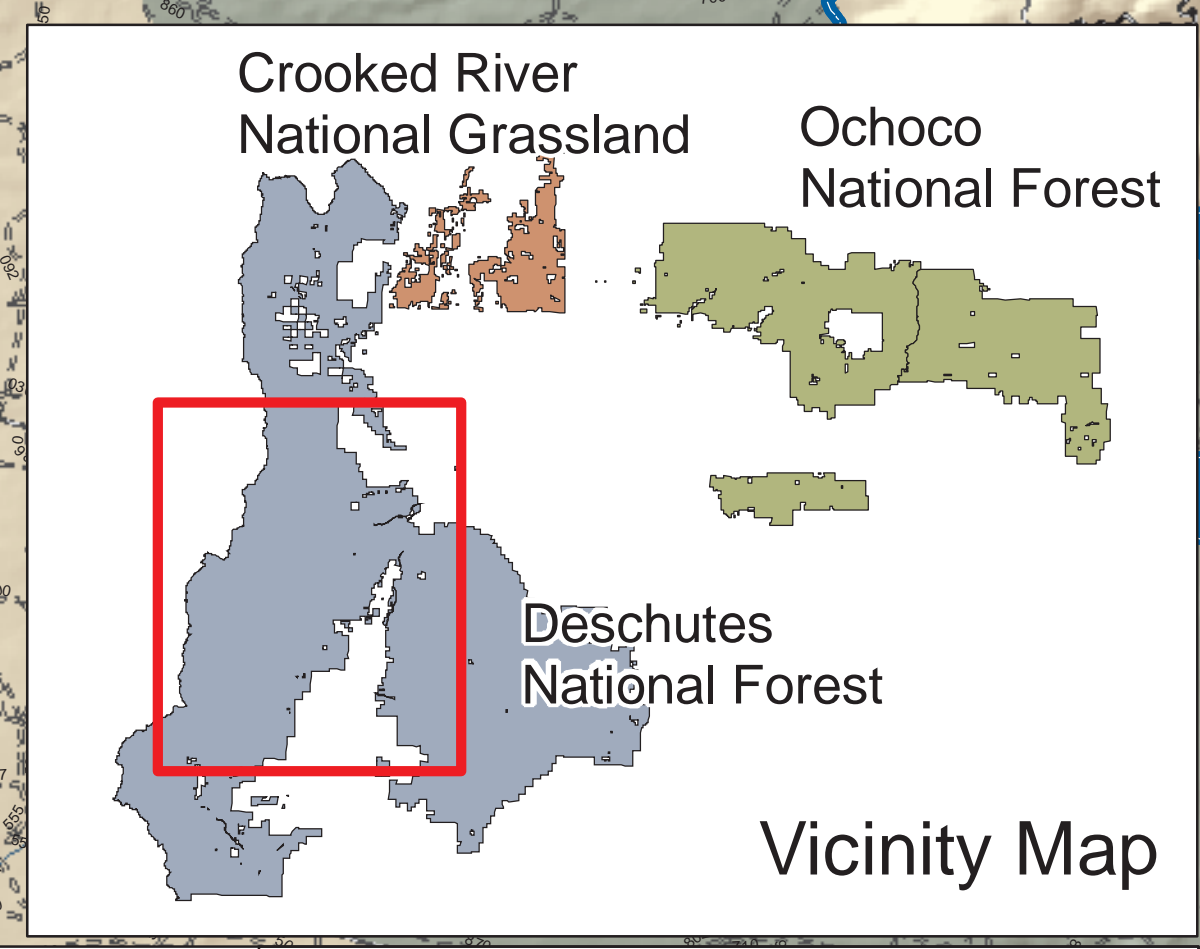

BEND / FORT ROCK RD, DESCHUTES NF WORKING GROUP RECOMMENDATIONS

LEGEND

Working Group Recommendation	Trails
COMMUNITY SUPPORT	ATV - ALL TERRAIN VEHICLE
COMMUNITY SUPPORT - SEASONAL USE	HIKE - HIKER/PEDESTRIAN
IMPORTANT	PACK - PACK AND SADDLE
NOT CONSIDERED AT THIS TIME	SNOMO - SNOWMOBILE
Roads - Objective Maintenance Level	XSKI - CROSS COUNTRY SKI
OBJECTIVE MAINTENANCE LEVEL 3, 4, 5	LANDSCAPE UNITS
OBJECTIVE MAINTENANCE LEVEL 2	BLM OHV AREA
OBJECTIVE MAINTENANCE LEVEL 1	
PRIVATE ROADS	
GREEN DOT ROAD CLOSURES	