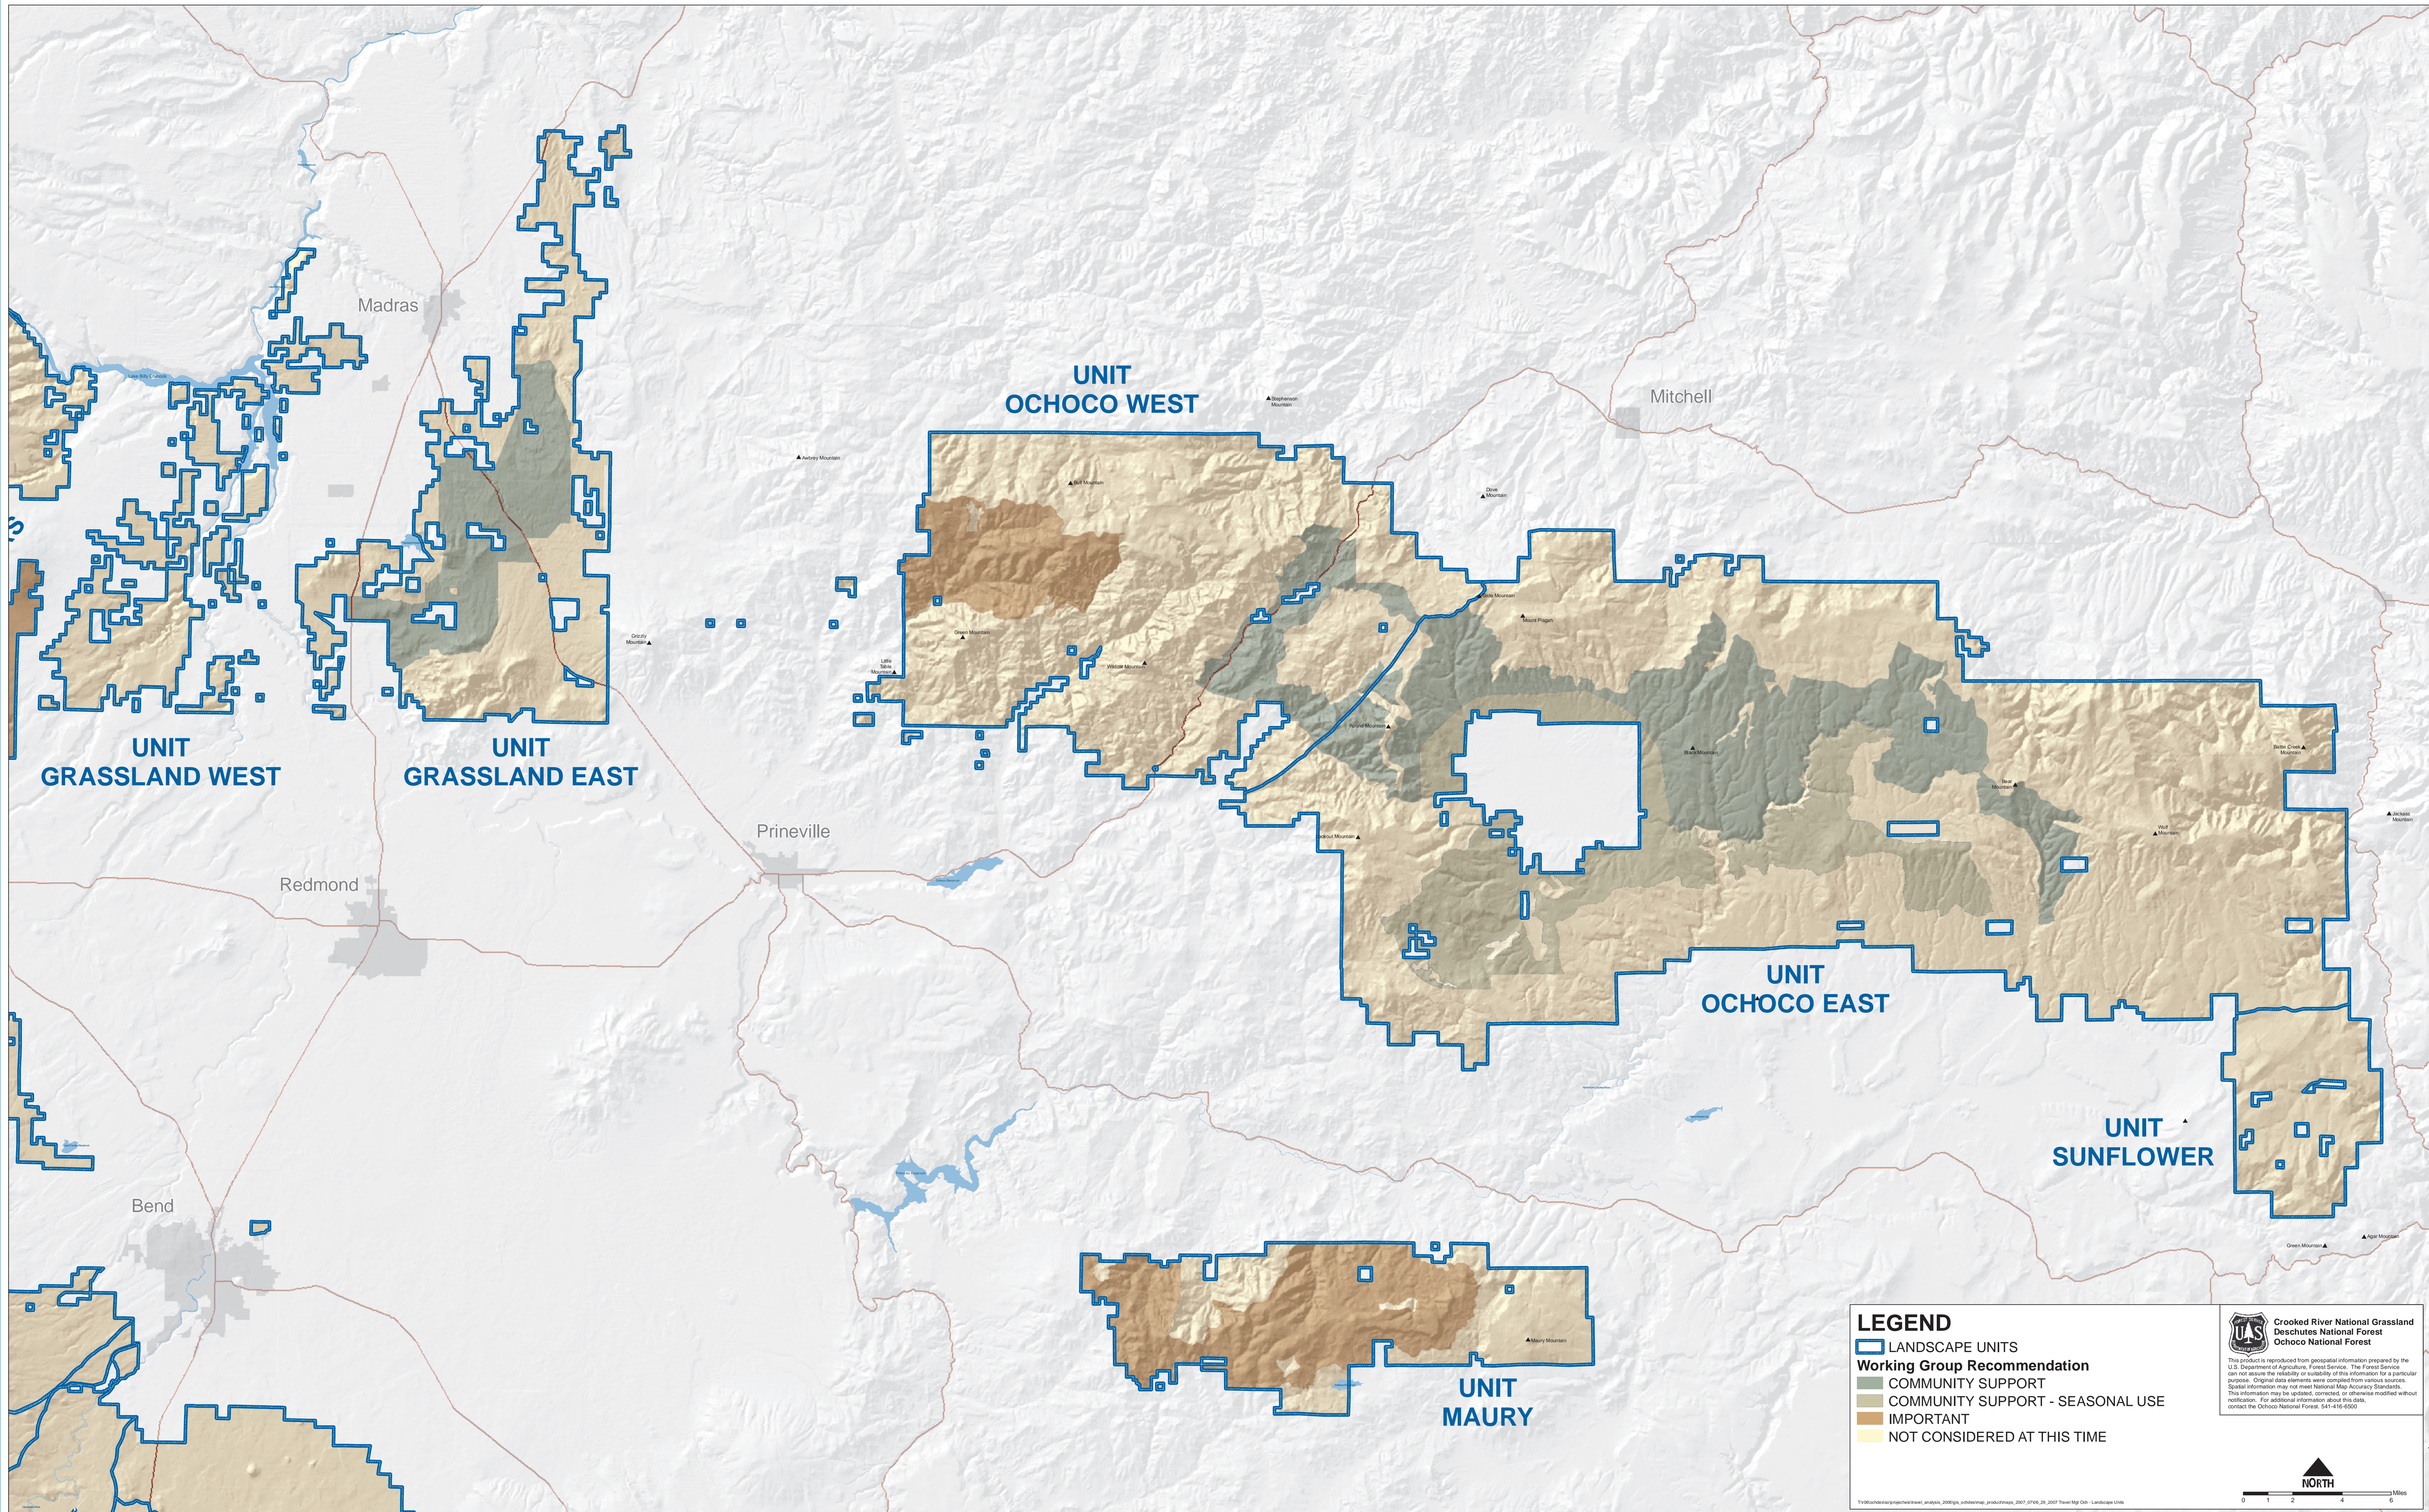

LANDSCAPE UNITS

Travel Management Project
Crooked River National Grassland / Ochoco National Forest

LEGEND

- LANDSCAPE UNITS
- Working Group Recommendation**
 - COMMUNITY SUPPORT
 - COMMUNITY SUPPORT - SEASONAL USE
 - IMPORTANT
 - NOT CONSIDERED AT THIS TIME

**Crooked River National Grassland
Deschutes National Forest
Ochoco National Forest**

This product is reproduced from geospatial information prepared by the U.S. Department of Agriculture, Forest Service. The Forest Service can not assure the reliability or suitability of this information for a particular purpose. Original data elements were compiled from various sources. Spatial information may not meet National Map Accuracy Standards. This information may be updated, corrected, or otherwise modified without notification. For additional information about this data, contact the Ochoco National Forest, 541-416-6500.

NORTH

0 1 2 4 6 Miles

T:\06\ochoco\traveltmg\analysis_2006\figs_ochocomap_products\maps_2007_07\06_29_2007\TravelMgt_Och-Landscape Units