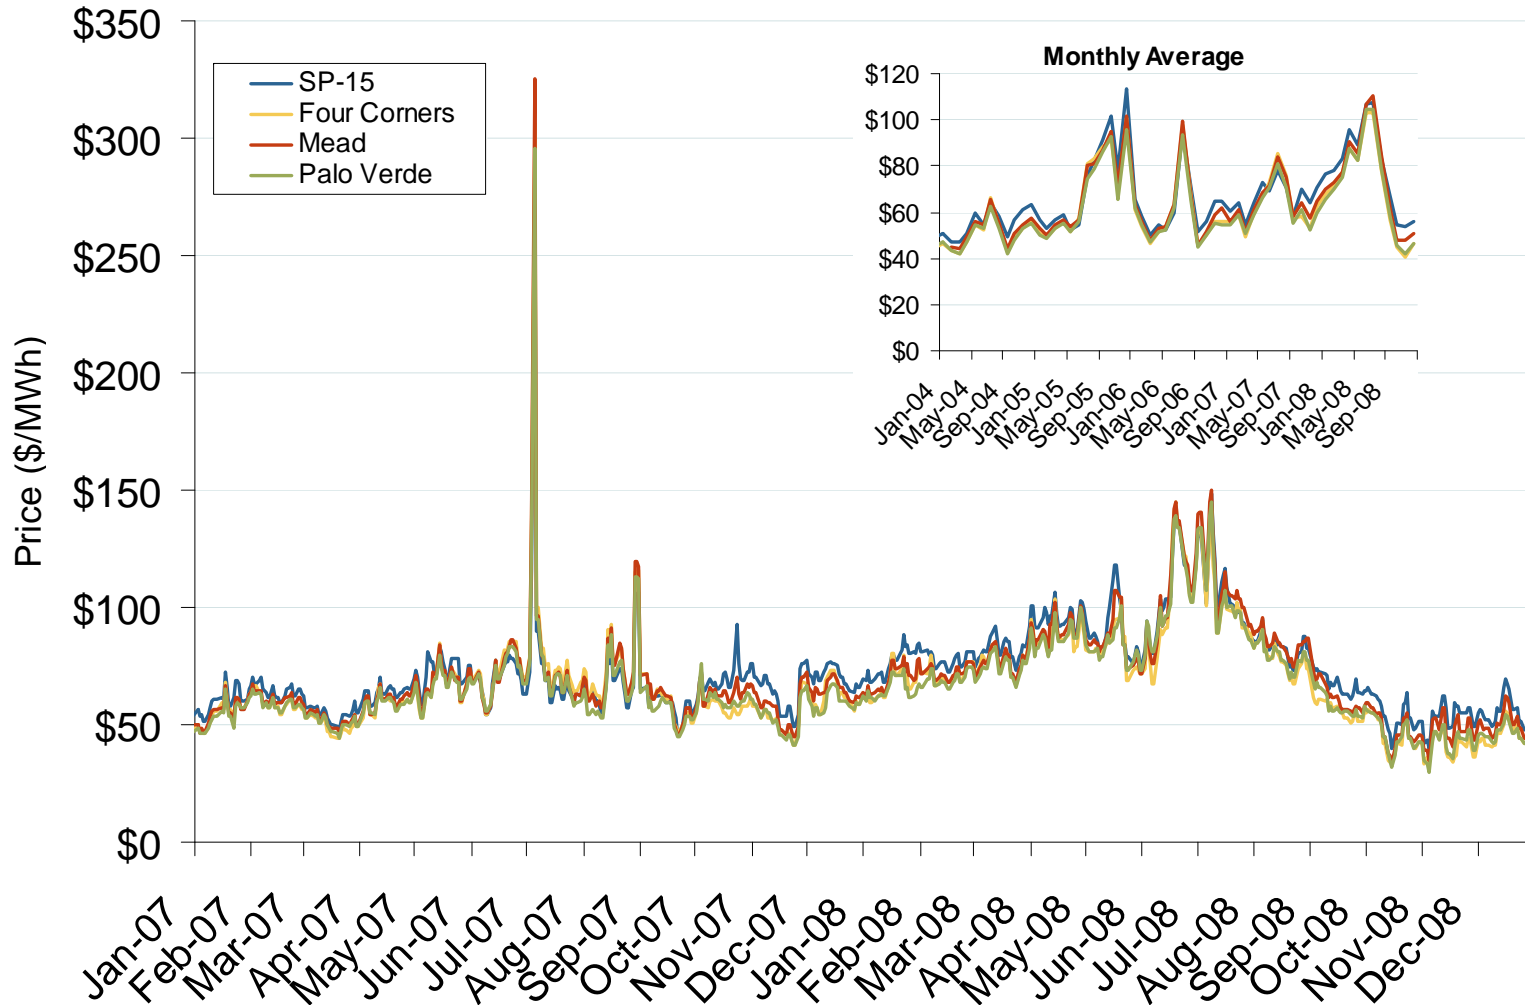

# Southwestern Daily Bilateral Day-Ahead On-Peak Prices

Source: Derived from *Platts* data.