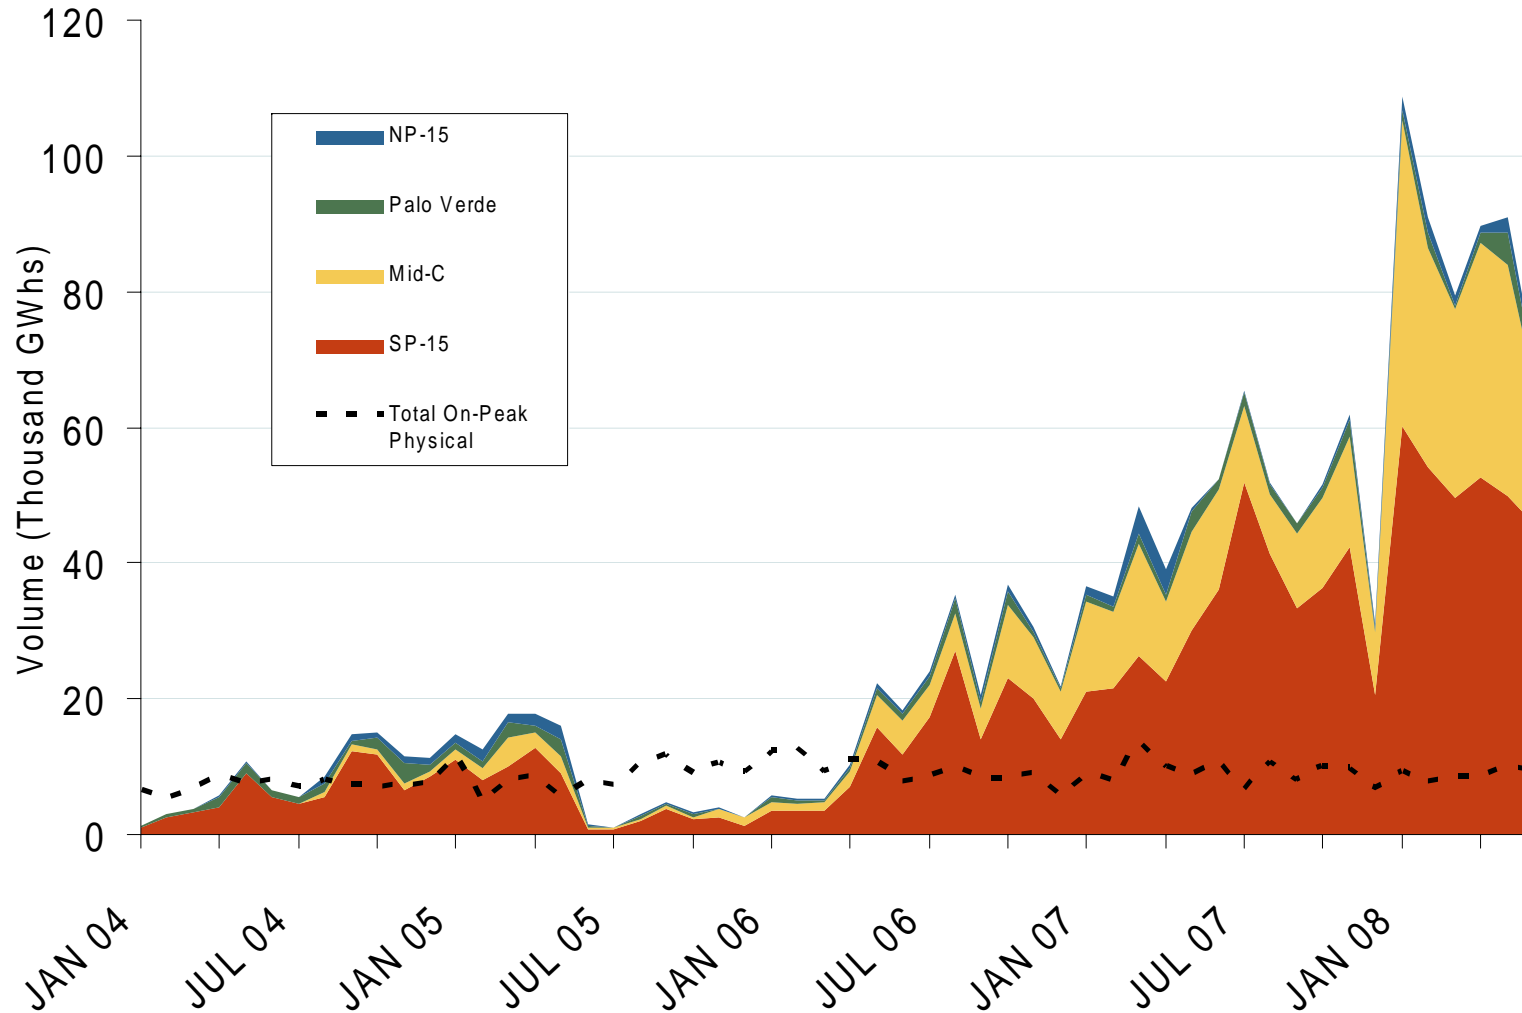

# Western Financial On-Peak Products Traded on ICE by Hub

Source: Derived from ICE data.