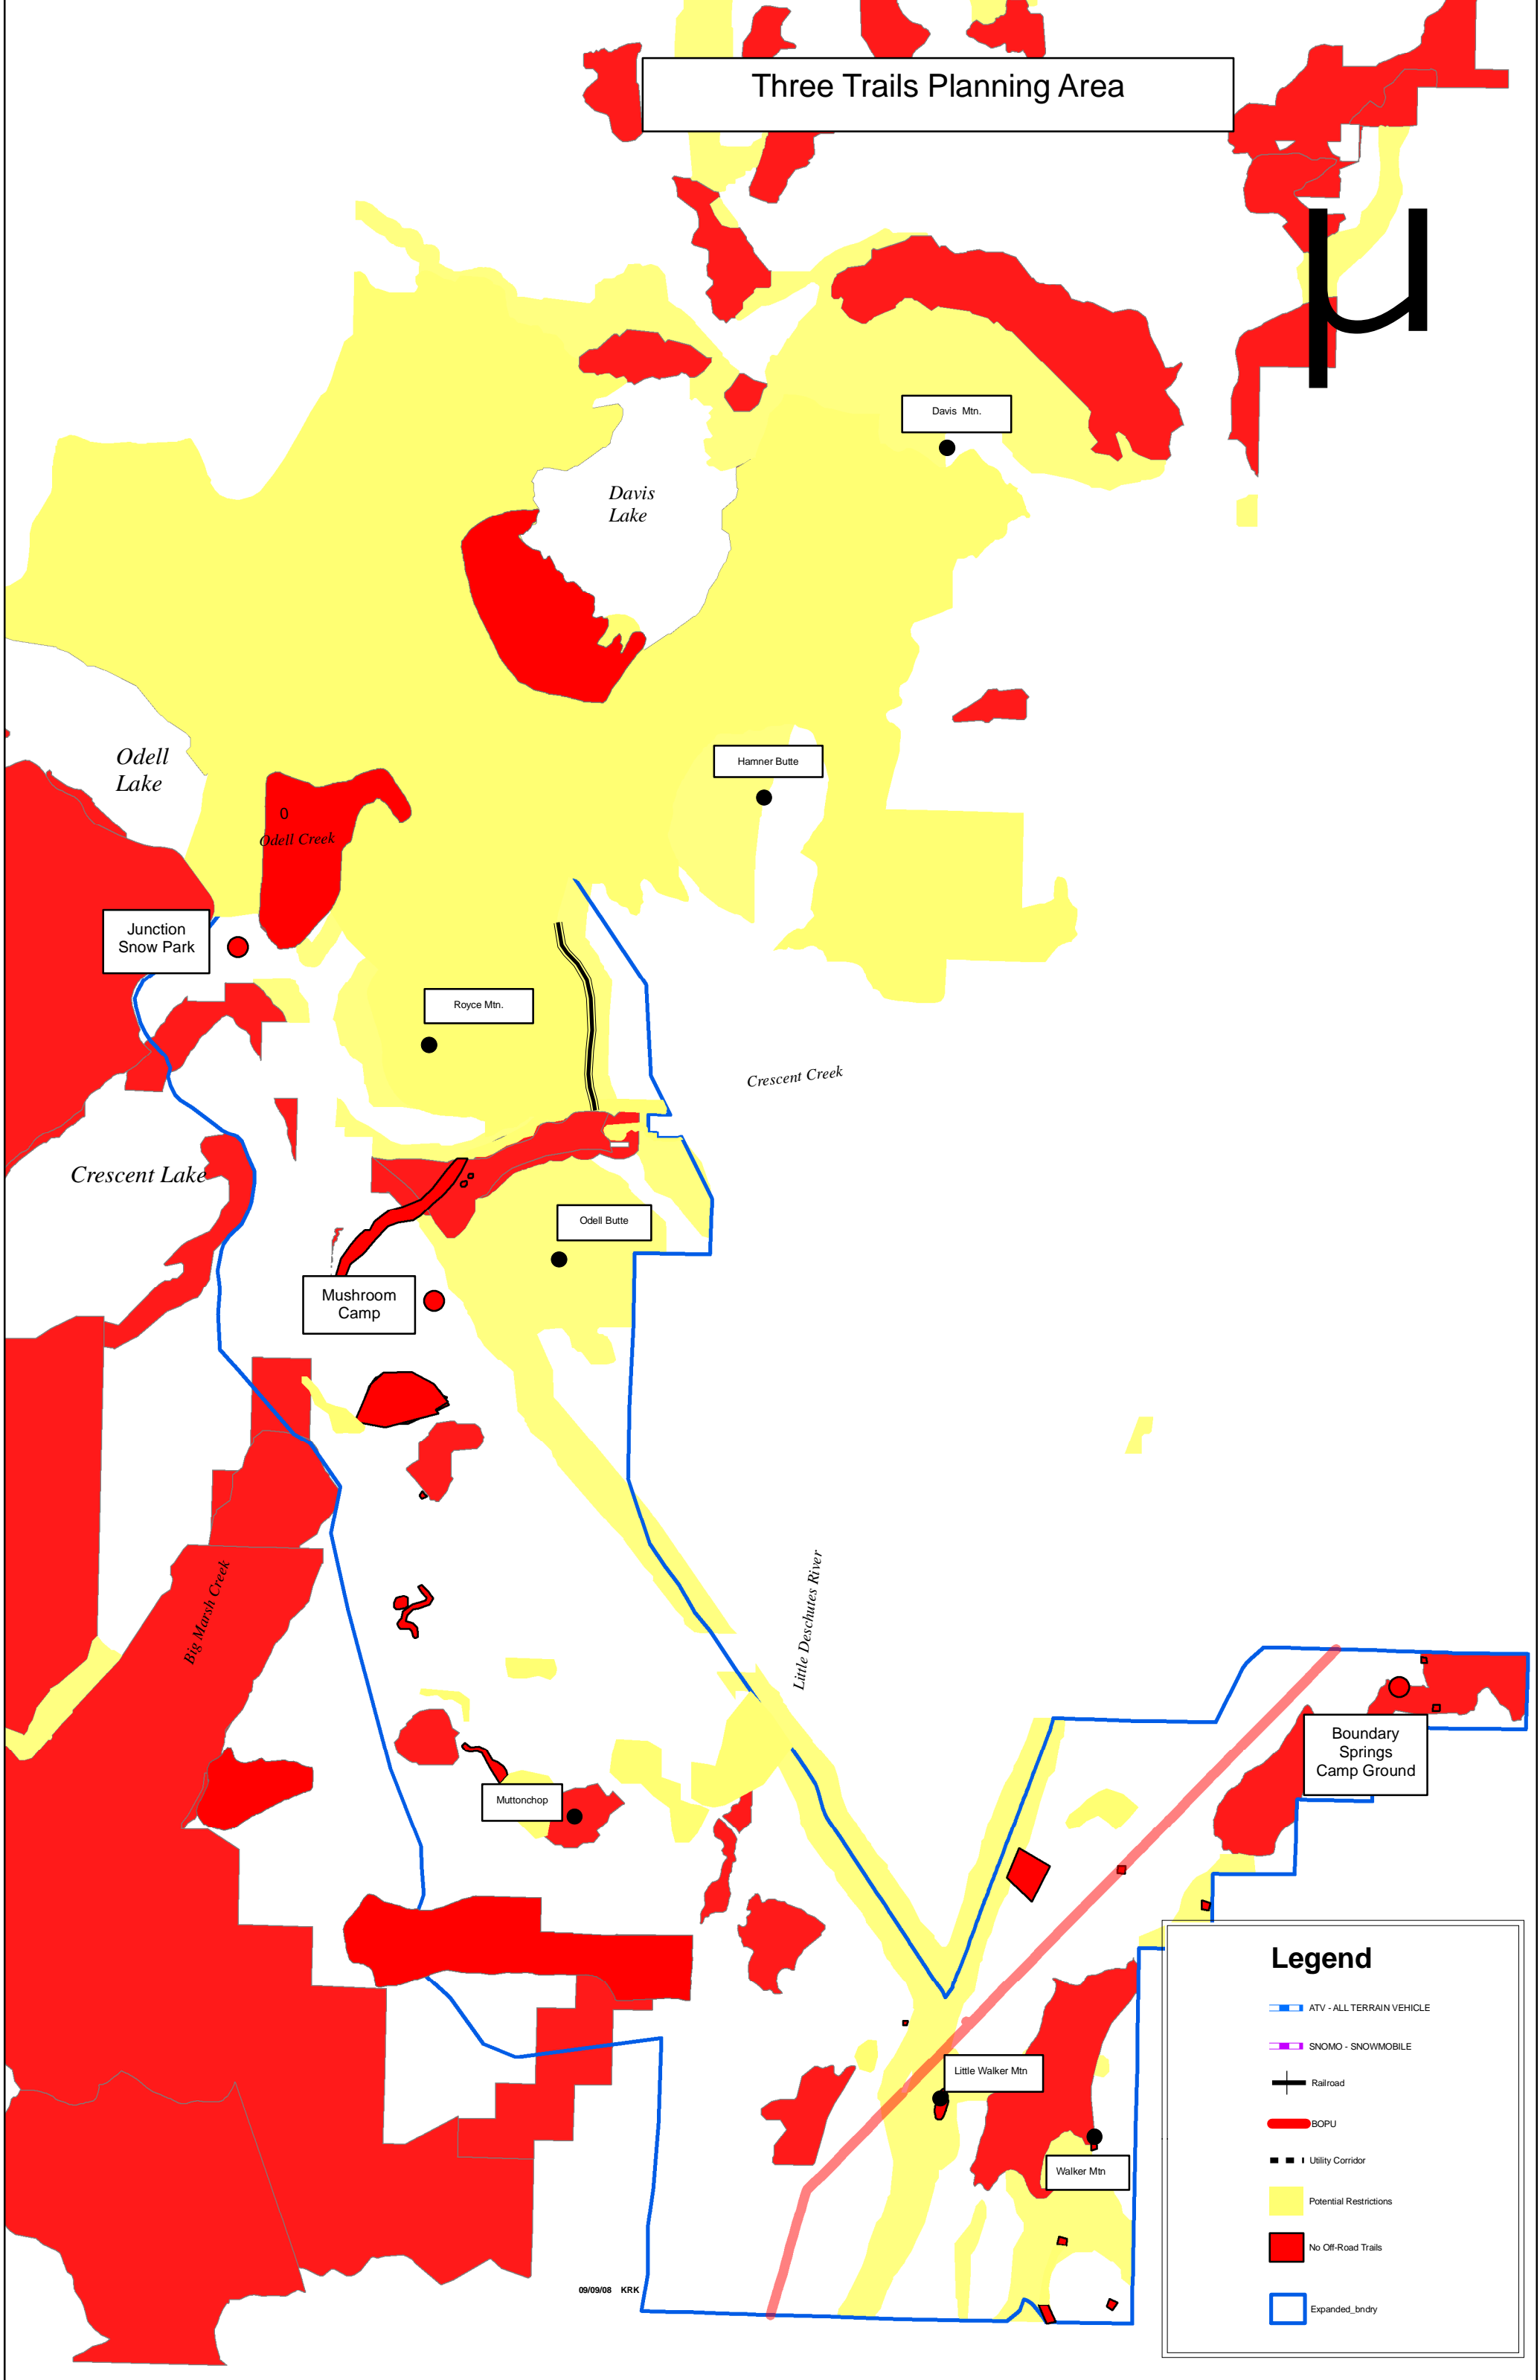

# Three Trails Planning Area

Junction Snow Park

Mushroom Camp

Muttonchop

Little Walker Mtn

Walker Mtn

Boundary Springs Camp Ground

## Legend

- ATV - ALL TERRAIN VEHICLE
- SNOMO - SNOWMOBILE
- Railroad
- BOPU
- Utility Corridor
- Potential Restrictions
- No Off-Road Trails
- Expanded\_bndy