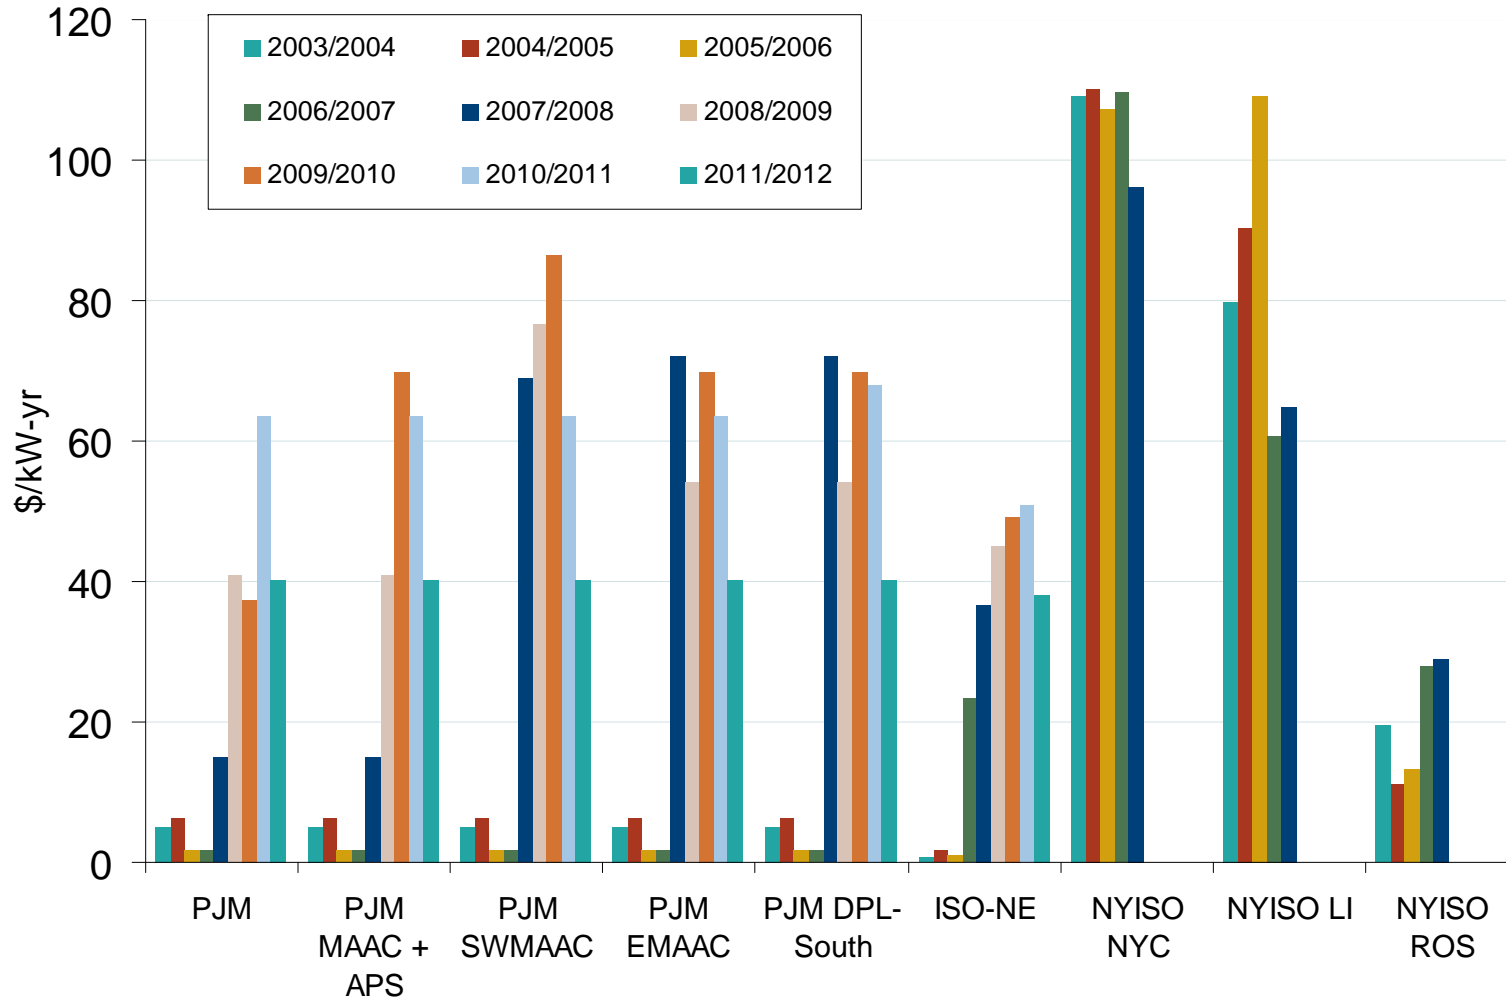

## PJM, NYISO and ISO-NE Capacity Auction Prices

Note: PJM values are for Base Residual Auctions only.

ISO-NE results for 2010/2011 are based on preliminary FCM auction before pro-rationing and EAS adjustment.

Source: Derived from PJM, NYISO and ISO-NE data