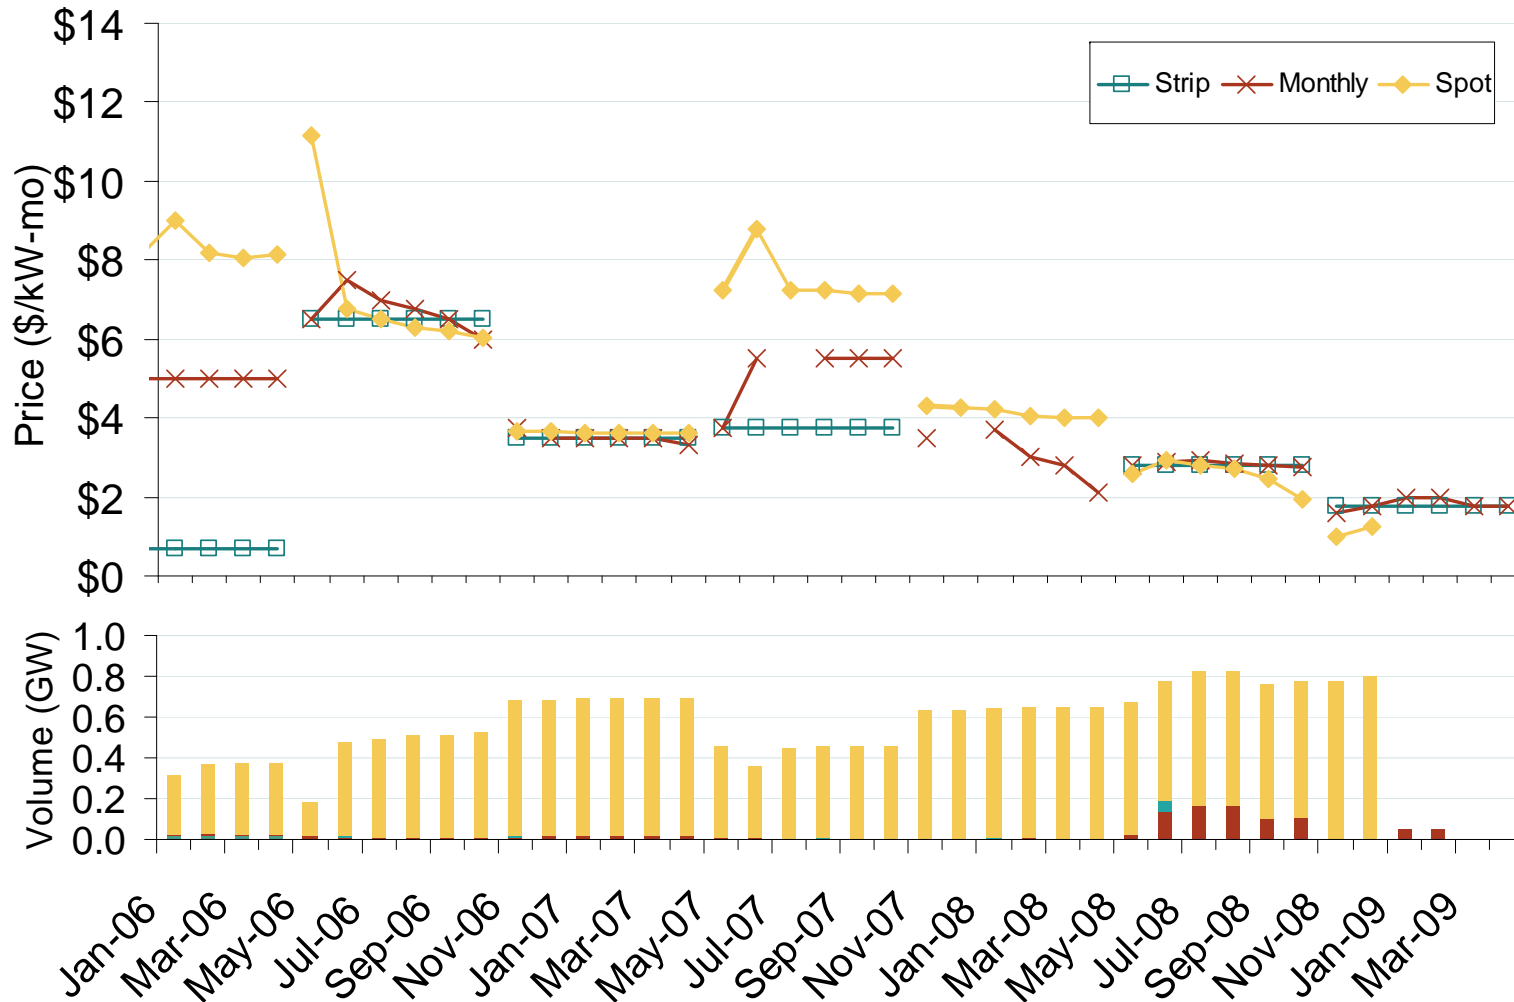

# Weighted Average ICAP Clearing Prices and Volumes: Long Island

Source: Derived from NYISO data.