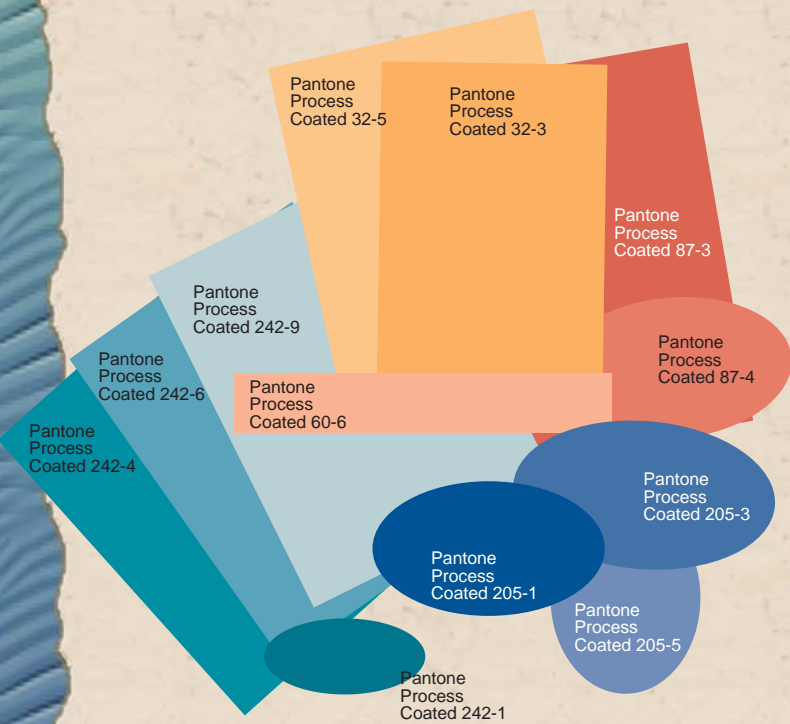

Daniel Boone
NATIONAL FOREST

CAVERUN LAKE

U.S. Department of Agriculture
Forest Service
Southern Region