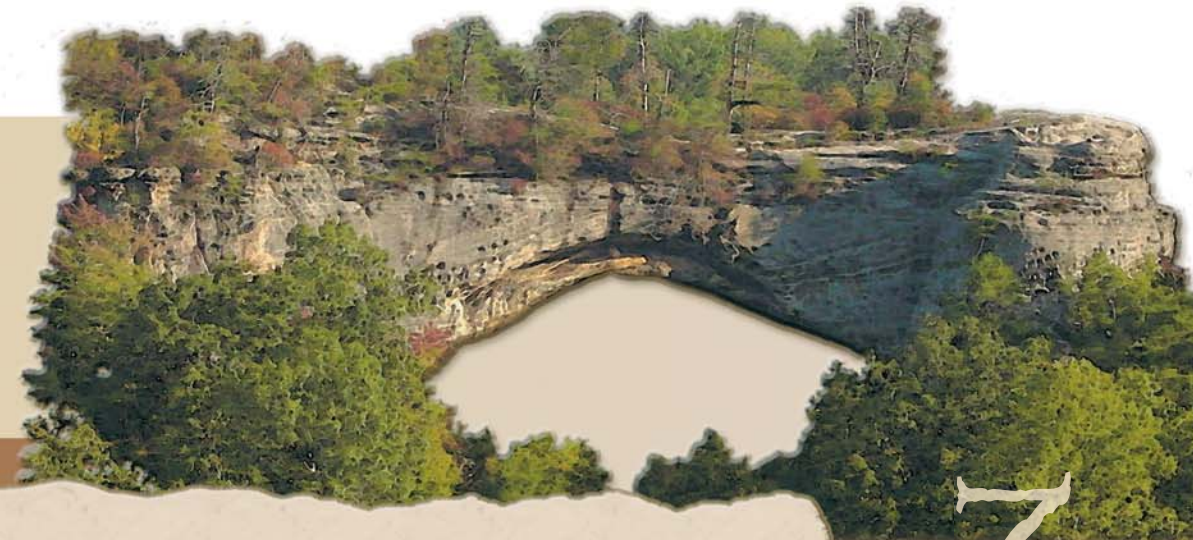

The Catchy Title