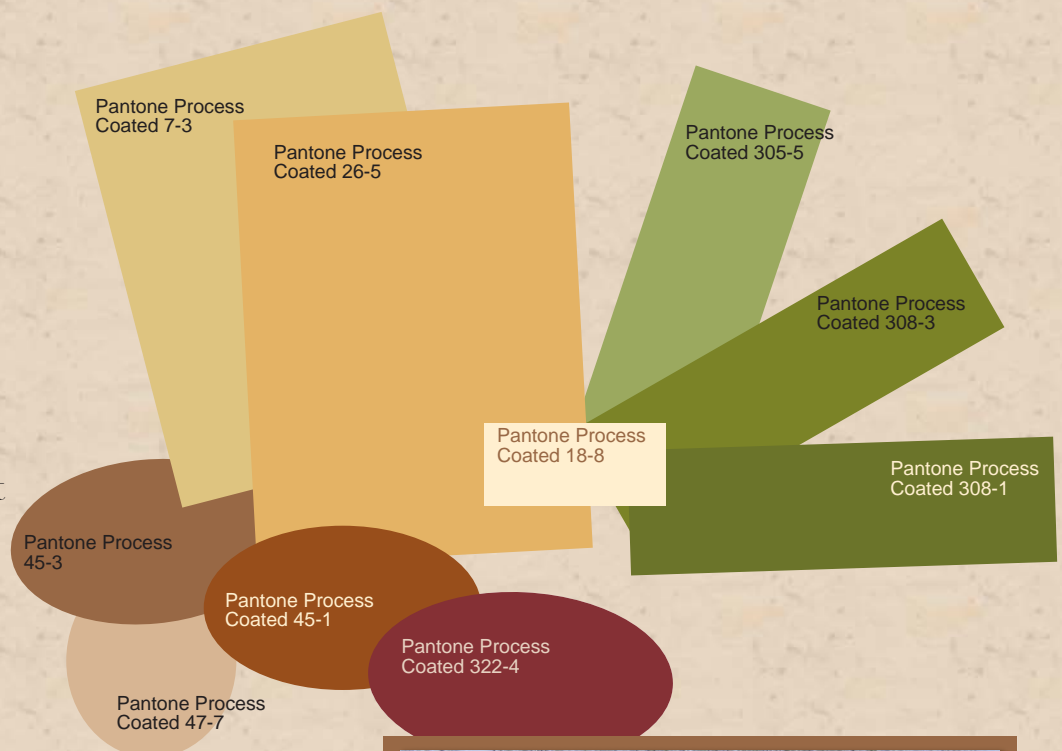

FONTS: Title, Subtitles, main body, captions: Colonial Dame
Drop-cap letters, forest name: American Scribe

NATURAL ARCH

Daniel Boone

NATIONAL FOREST

U.S. Department of Agriculture
Forest Service
Southern Region