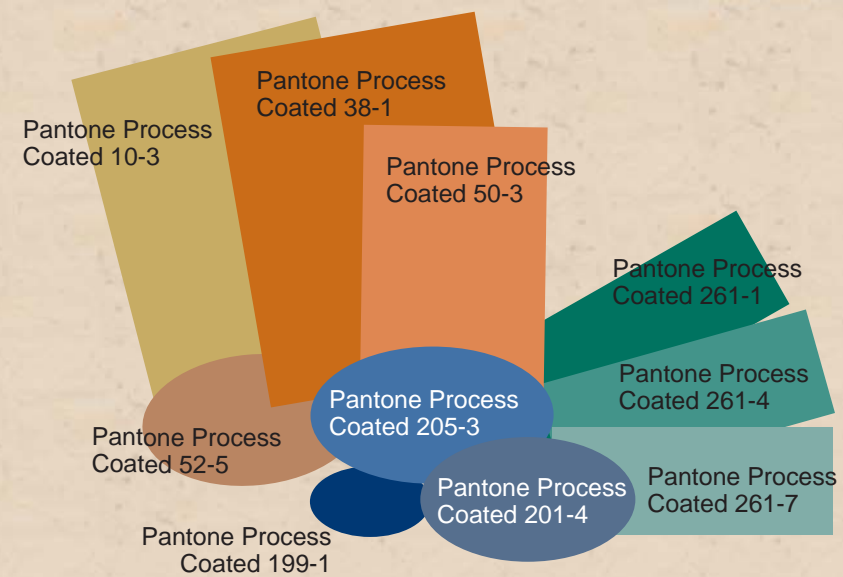

The Catchy Title

Catchy Subtitle

Lorem ipsum dolor sit amet, consectetur adipiscing elit, sed diam nonummy nibh euismod tincidunt ut laoreet dolore magna aliquam erat volutpat. Ut wisi enim ad inim veniam, quis nostrud exerci tation ullamcorper uscipit lobortis nisl ut aliquip ex ea commodo consequat.

Duis autem vel eum iriure dolor in hendrerit in vulputate velit esse molestie consequat, vel illum dolore eu feugiat nulla facilisis at vero eros et accumsan et iusto odio dignissim qui blandit praesent luptatum zzril delenit augue dui dolore te feugait nulla facilisi.

Catchier Subtitle

Dolor sit amet, consectetur adipiscing elit, sed diam nonummy nibh euismod tincidunt ut laoreet dolore magna aliquam erat volutpat. Ut wisi enim ad inim veniam, quis nostrud exerci tation ullamcorper uscipit lobortis nisl ut aliquip ex ea commodo consequat. Duis autem vel eum iriure dolor in hendrerit in vulputate velit esse molestie consequat, vel illum dolore eu feugiat nulla facilisis at vero eros et accumsan et iusto odio dignissim qui blandit praesent luptatum zzril delenit augue dui dolore te feugait nulla facilisi.

Duis autem vel eum iriure dolor in hendrerit in vulputate velit esse molestie consequat, vel illum dolore eu feugiat nulla facilisis at vero eros et accumsan et iusto odio dignissim qui blandit praesent luptatum zzril delenit augue dui dolore te feugait nulla facilisi.

FONTS: Title, Subtitles, main body, captions: Colonial Dame
Drop-cap letters, forest name: American Scribe

Daniel Boone

NATIONAL FOREST

LAUREL RIVER LAKE

U.S. Department of Agriculture
Forest Service
Southern Region