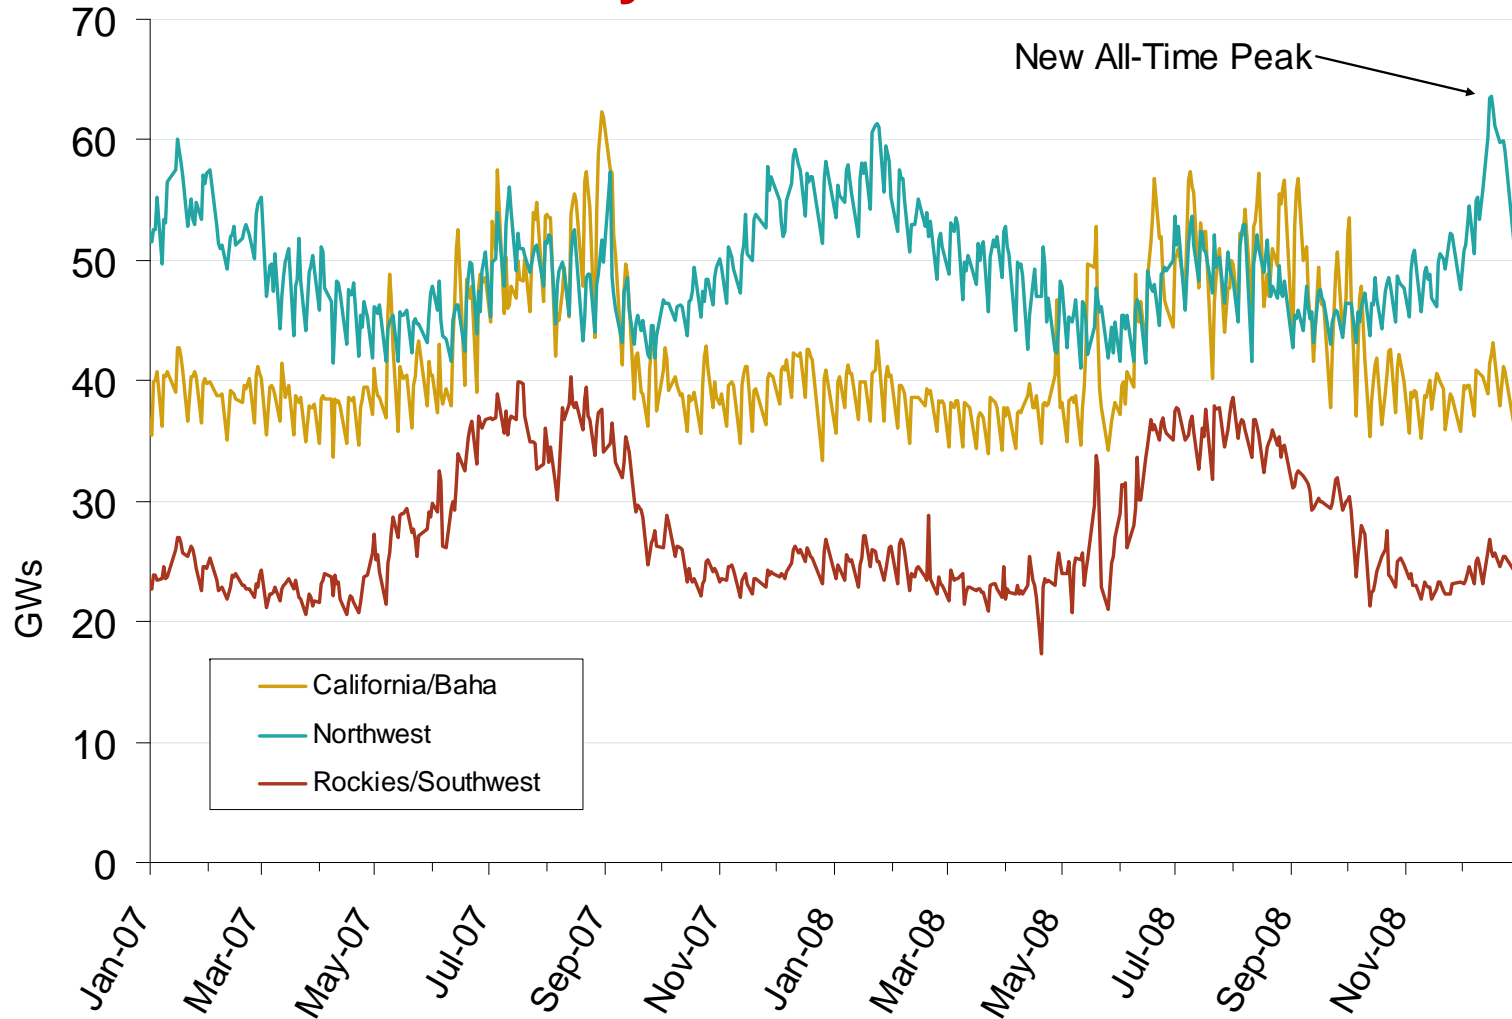

Western Daily Actual Peak Demand

Source: Derived from WECC Daily Report data available at <http://wecc.biz>. Data shown is generally Sunday through Thursday due to limitations of daily reports.

Updated January 9, 2009