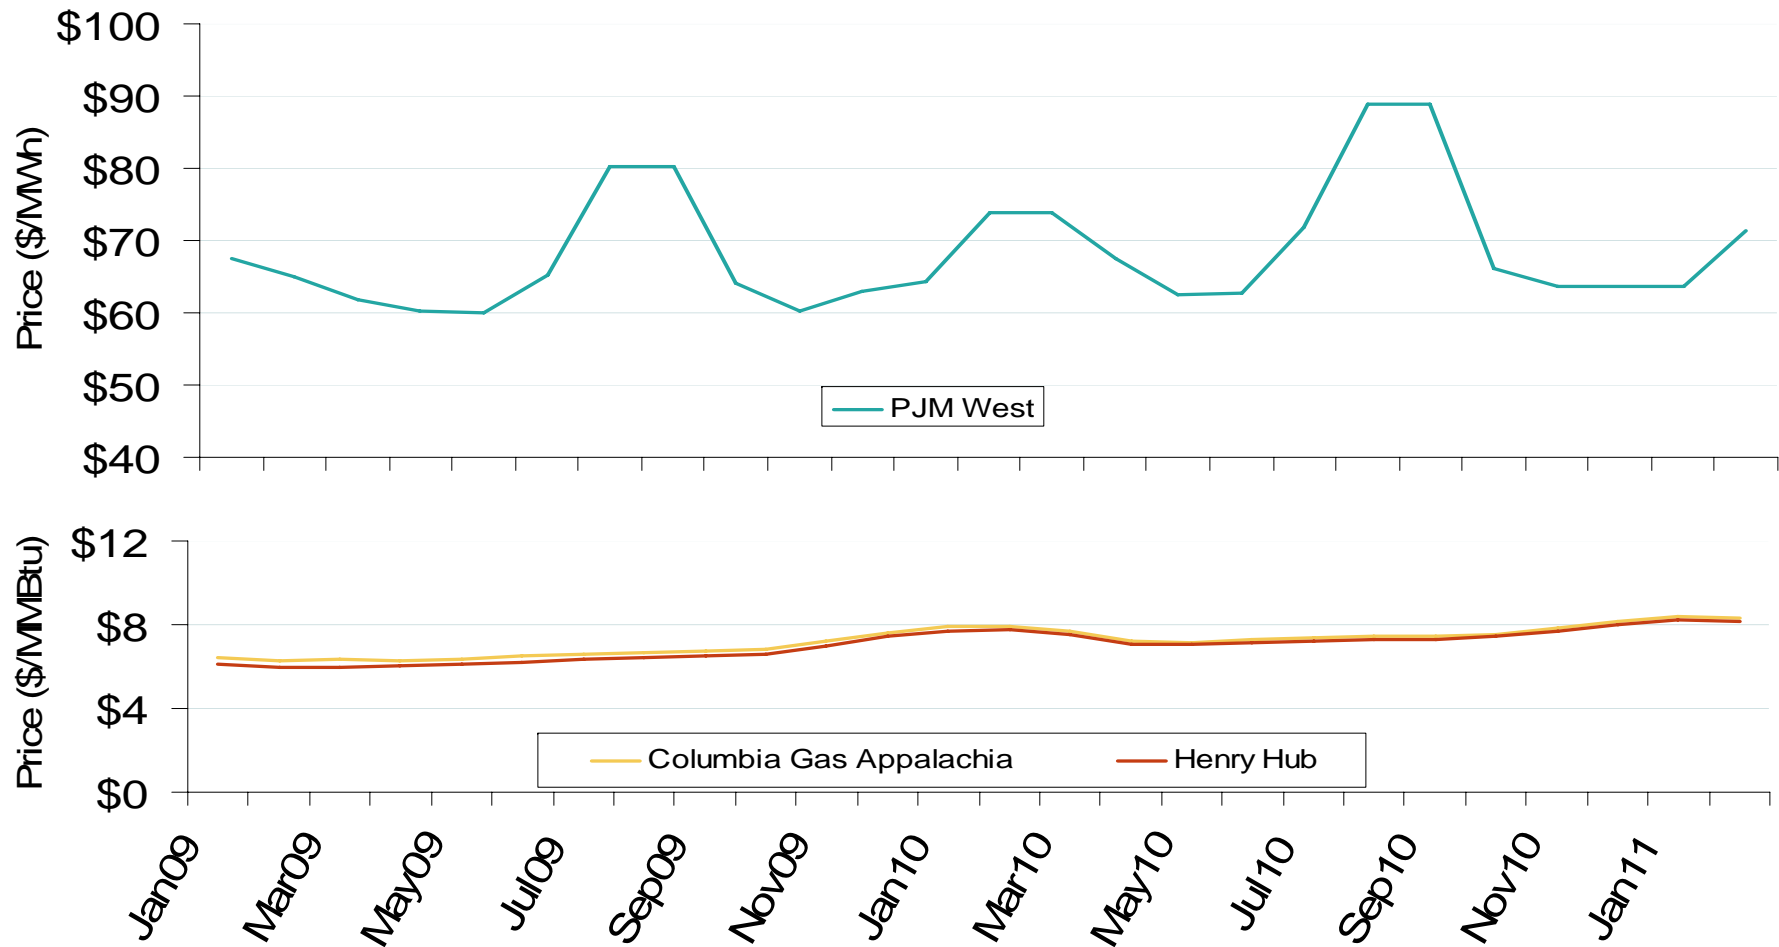

## PJM West Electric Forward Price Curve and Selected Natural Gas Forward Curves

Source: Derived from Nymex data.