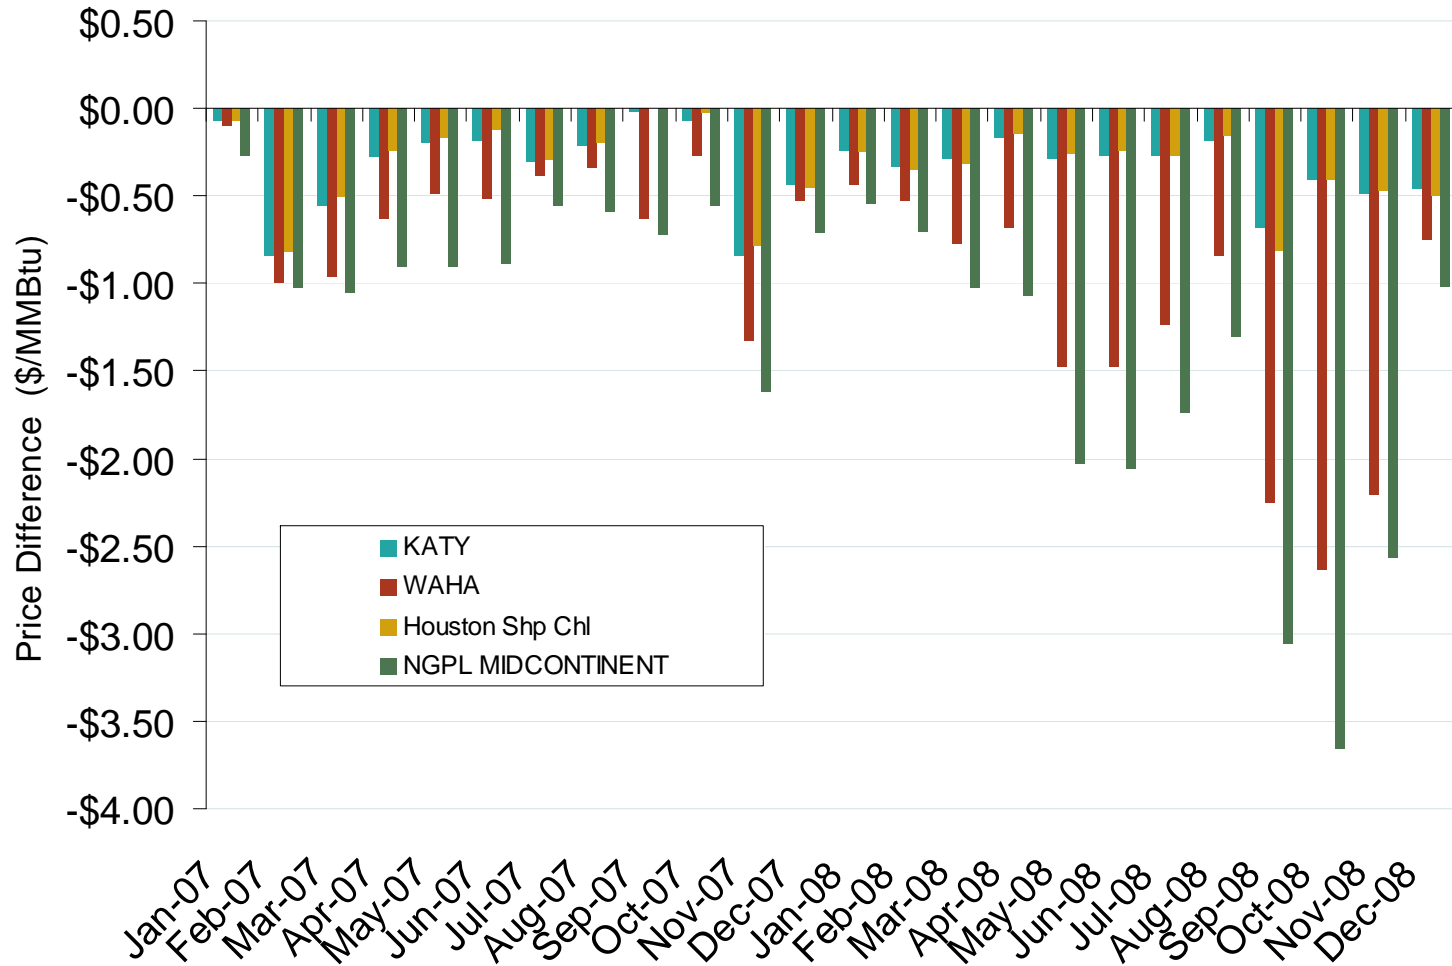

## South Central Monthly Average Basis Value to Henry Hub

Source: Derived from *Platts* data.