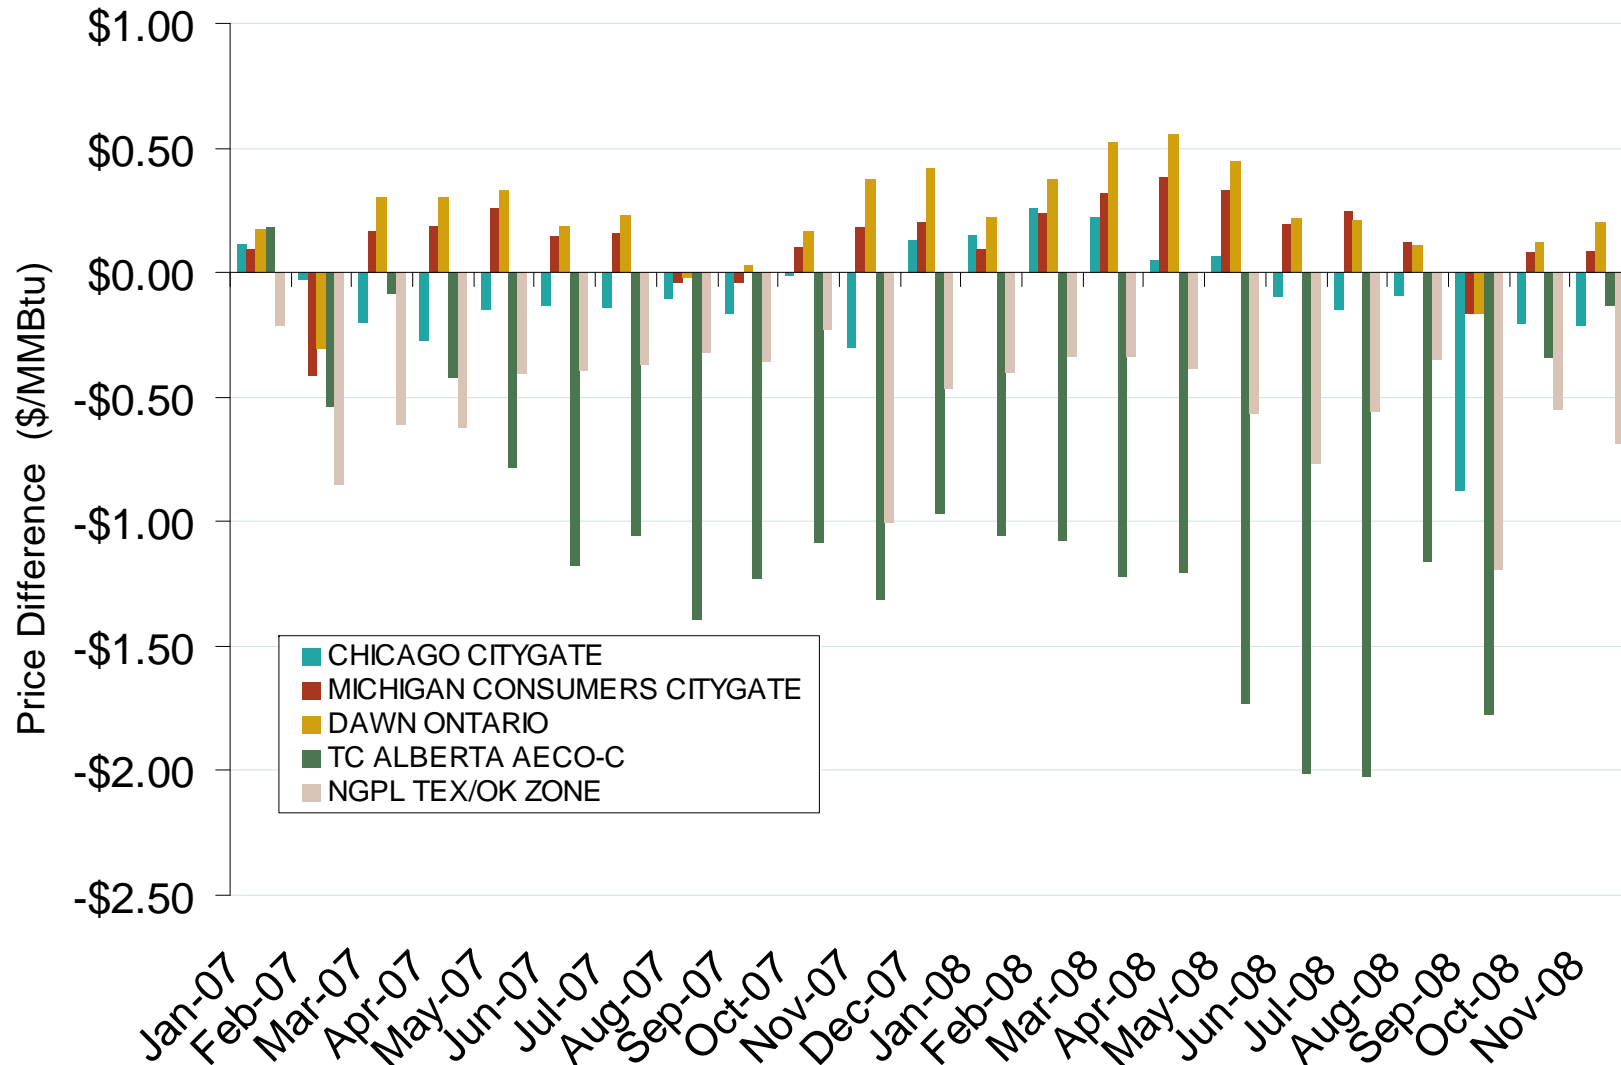

Midwestern Monthly Average Basis Value to Henry Hub

Source: Derived from Platts data.