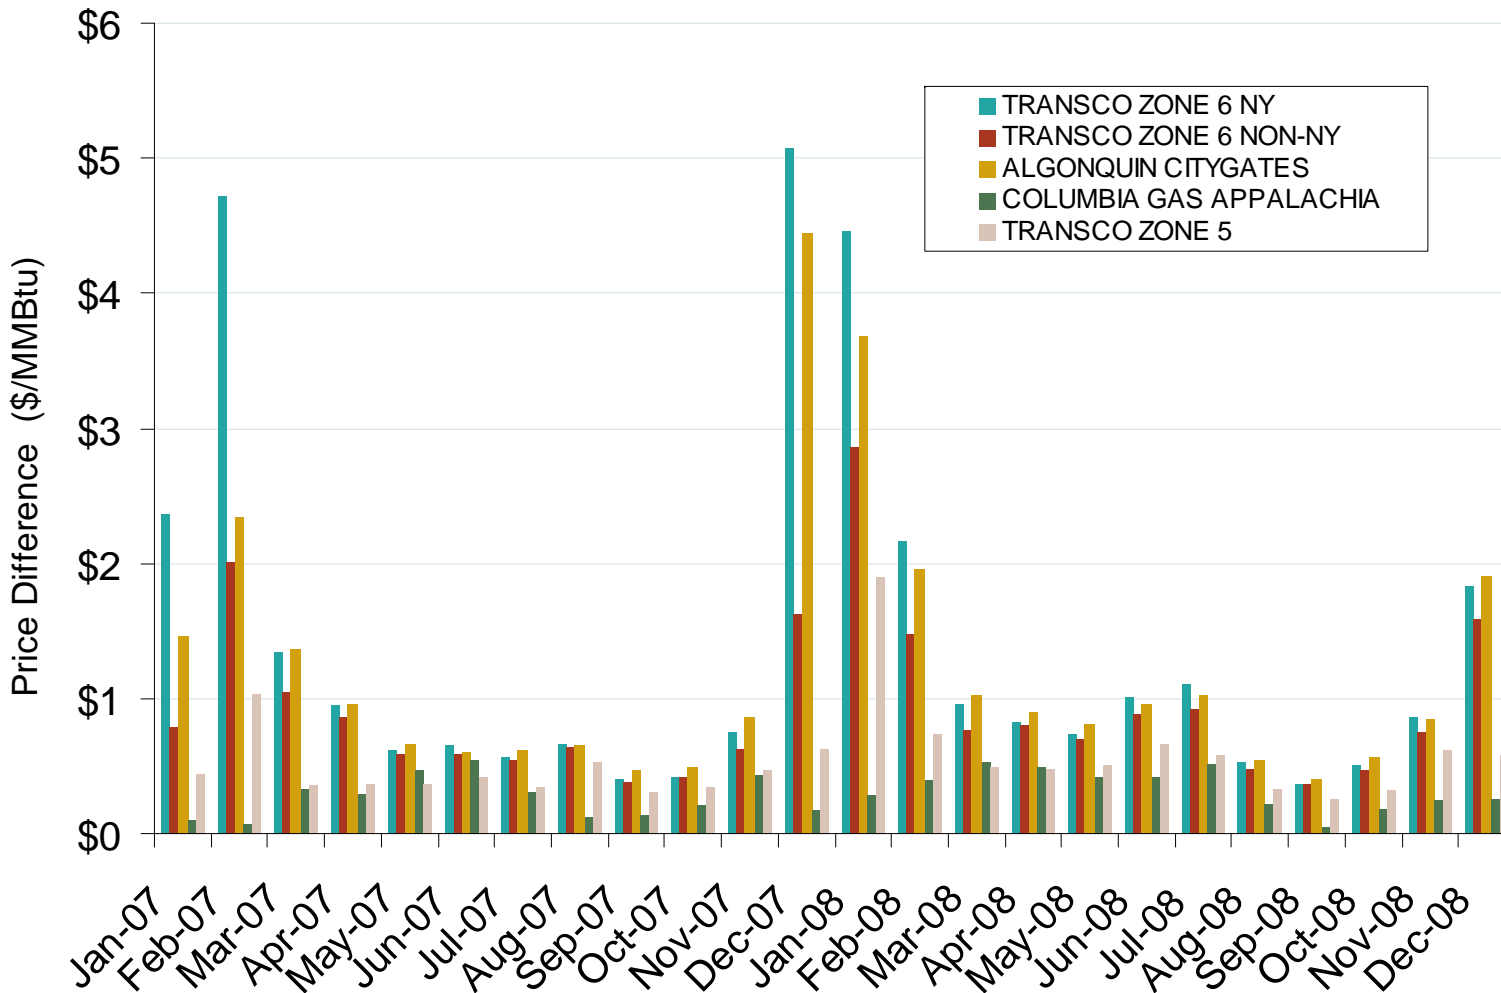

Northeastern Monthly Average Basis Value to Henry Hub

Source: Derived from *Platts* data.