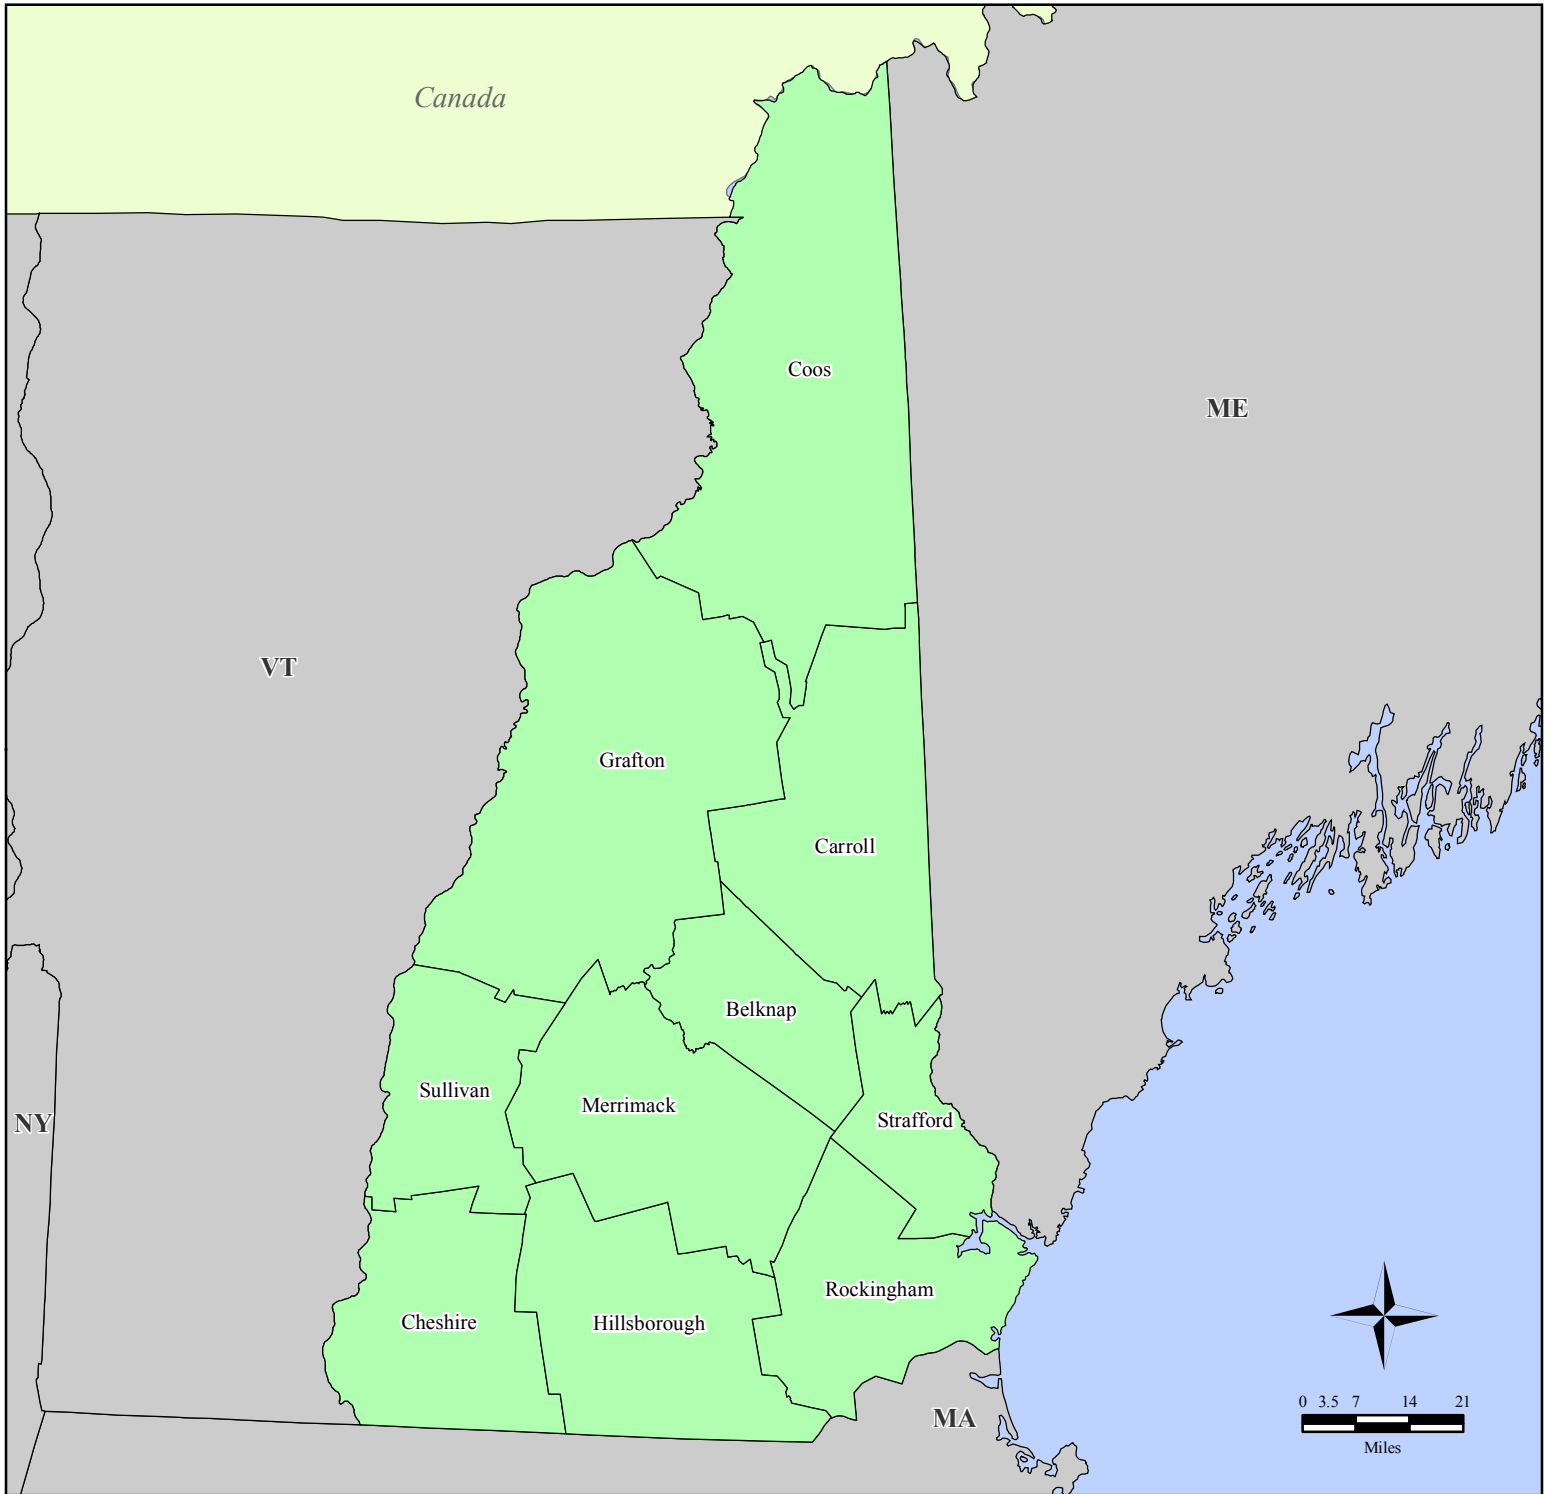

FEMA-3297-EM, New Hampshire Emergency Declaration as of 12/13/2008

Location Map

Legend

FEMA

*ITS Mapping & Analysis Center
Washington, DC
12/15/08 -- 09:41 AM EST*

*Source: Disaster Federal Registry Notice
12/13/2008*