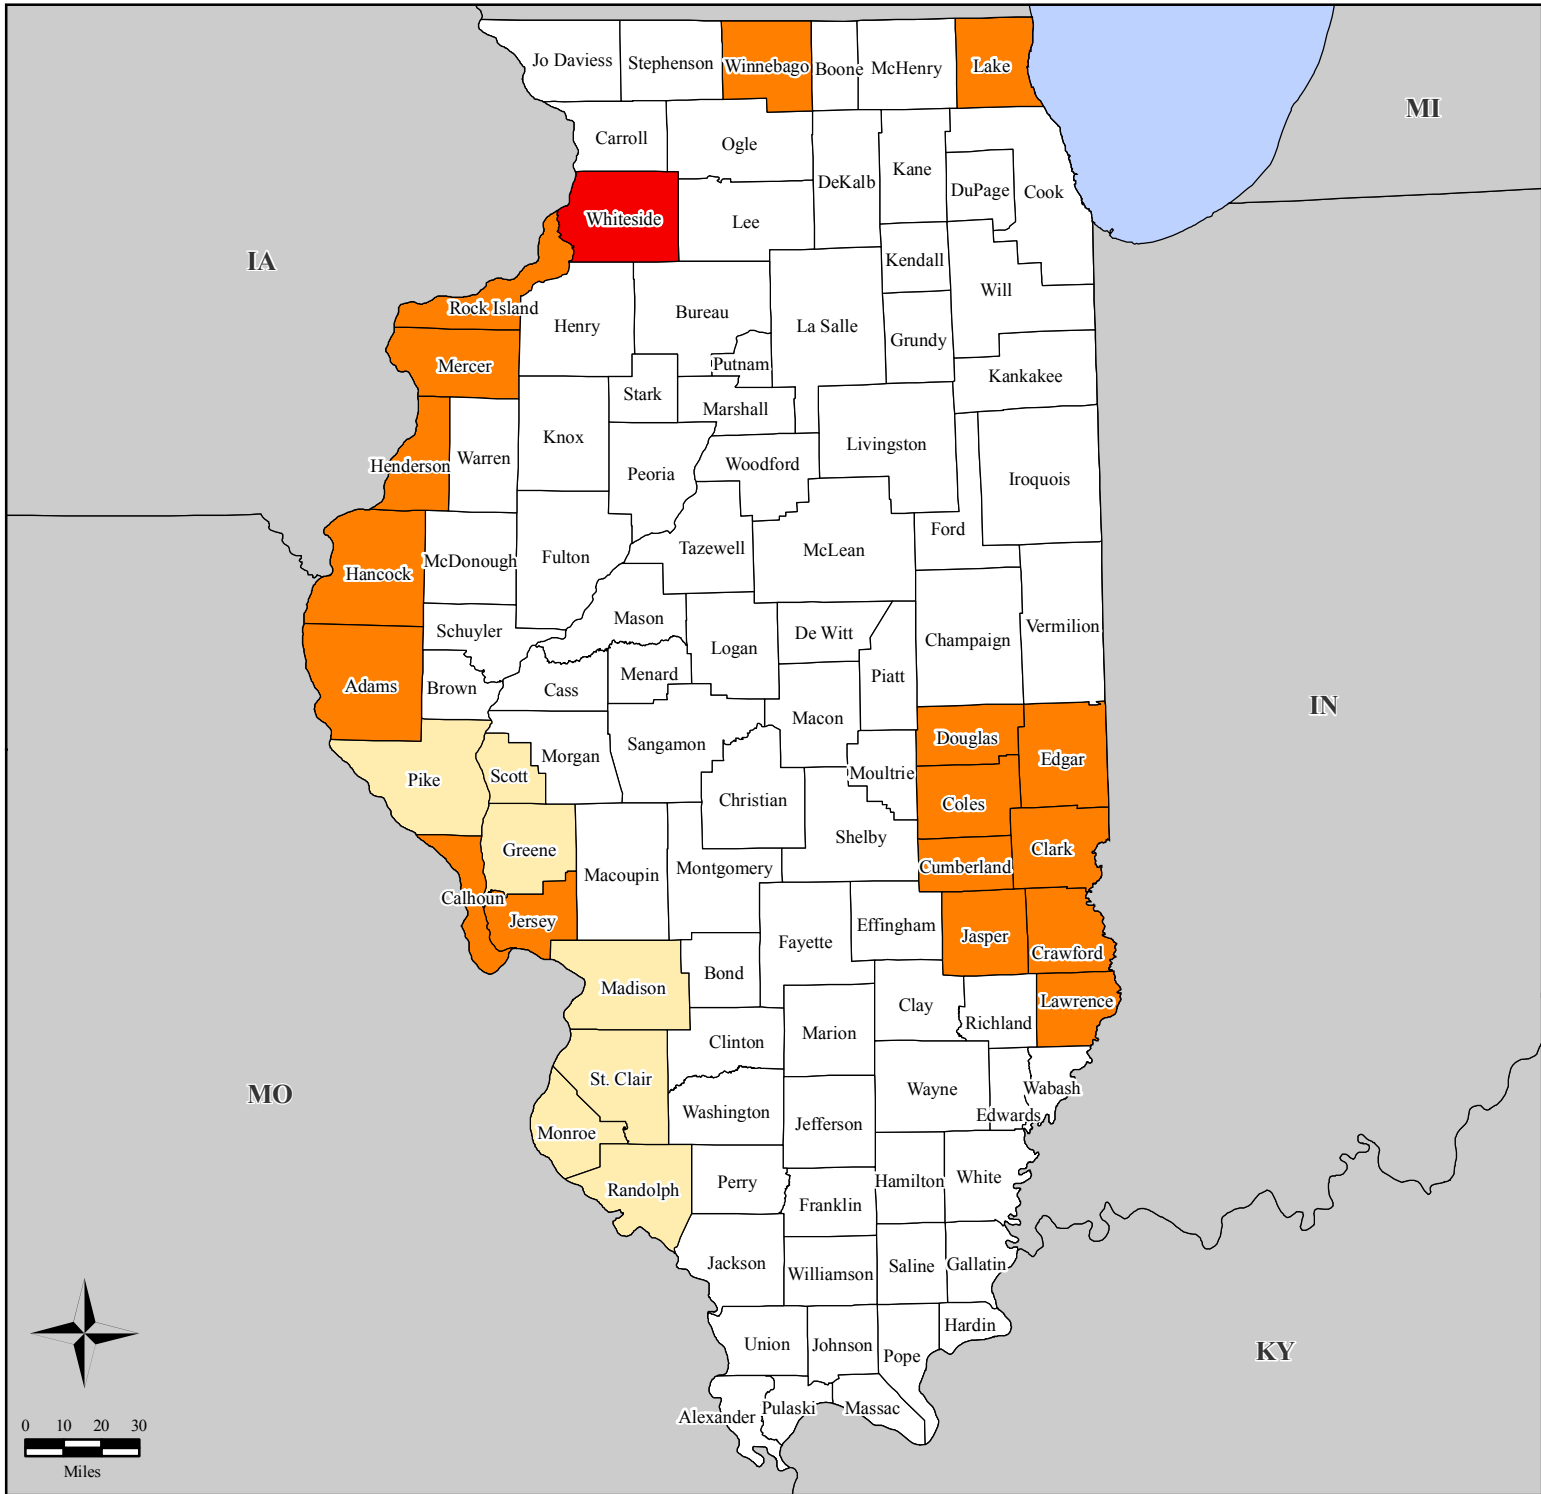

FEMA-1771-DR, Illinois

Disaster Declaration as of 09/02/2008

Location Map

Legend

Designated Counties

- No Designation
- Public Assistance
- Individual Assistance
- Individual Assistance and Public Assistance

All counties are eligible for Hazard Mitigation

FEMA

*ITS Mapping & Analysis Center
Washington, DC
09/02/08 -- 02:37 PM EDT*

*Source: Disaster Federal Registry Notice
Amendment No. 8 - 09/02/2008*