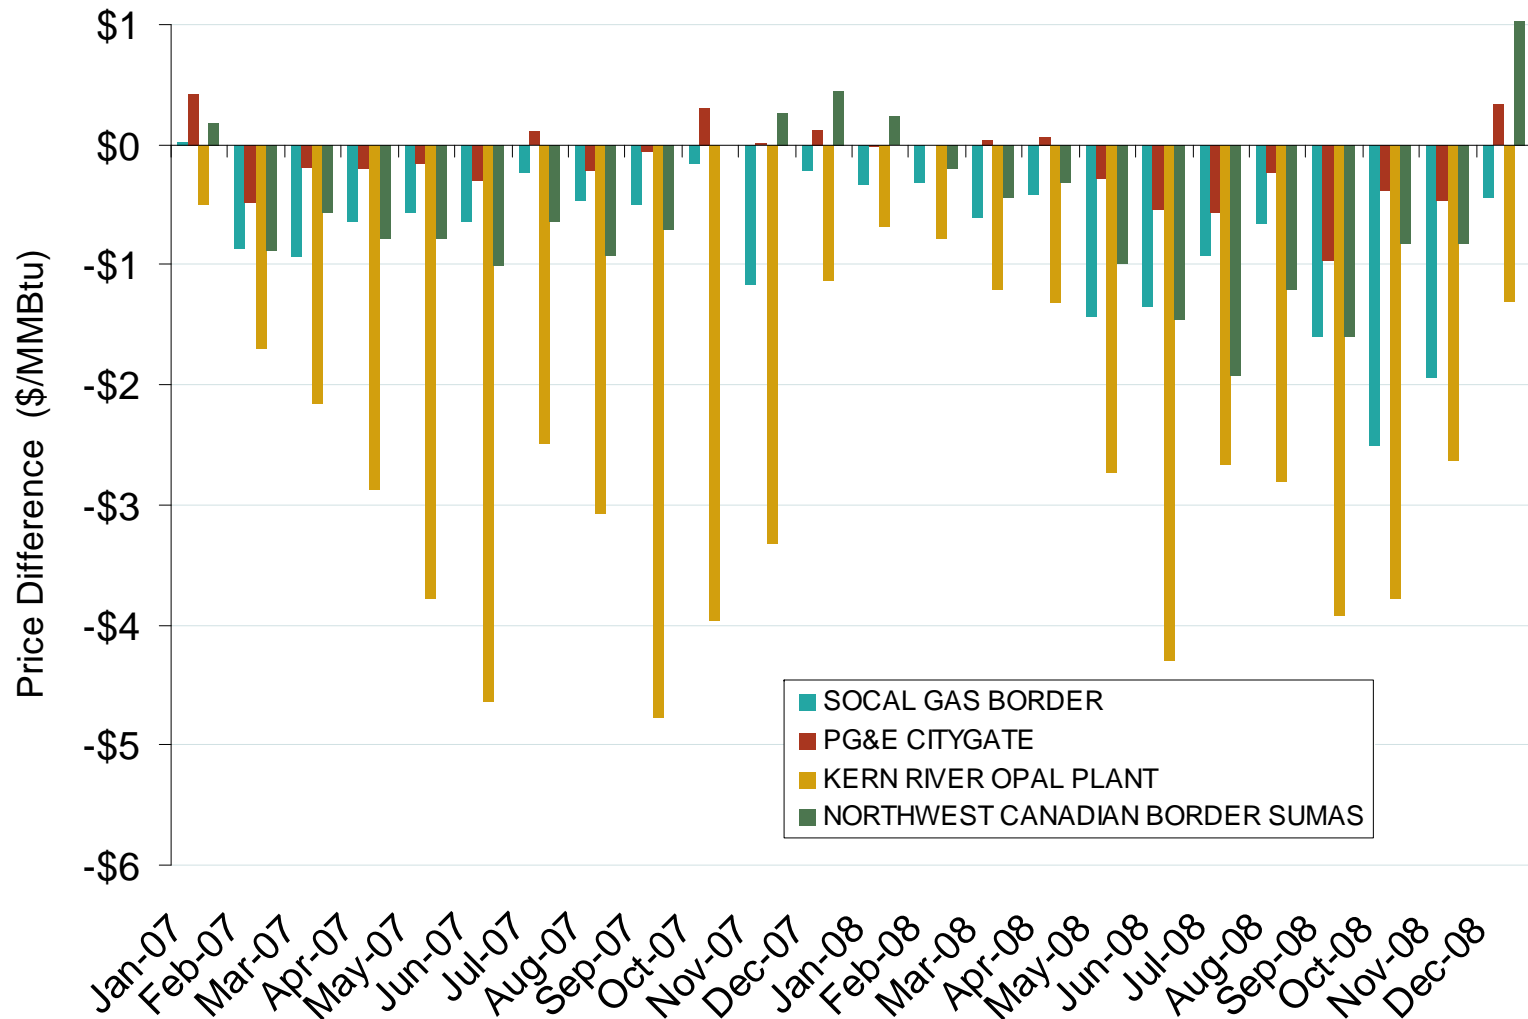

Western Monthly Average Basis Value to Henry Hub

Source: Derived from Platts data.