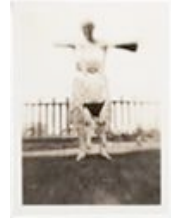

Image

Cat. No. 156 | File Name: 259-148.jpg

**Unknown**

**"Jerry", 1940s**

gelatin silver print, image: 10.6 x 7.5 cm (4 3/16 x 2 15/16); sheet: 11.6 x 8.4 cm (4 9/16 x 3 5/16)

Collection of Robert E. Jackson