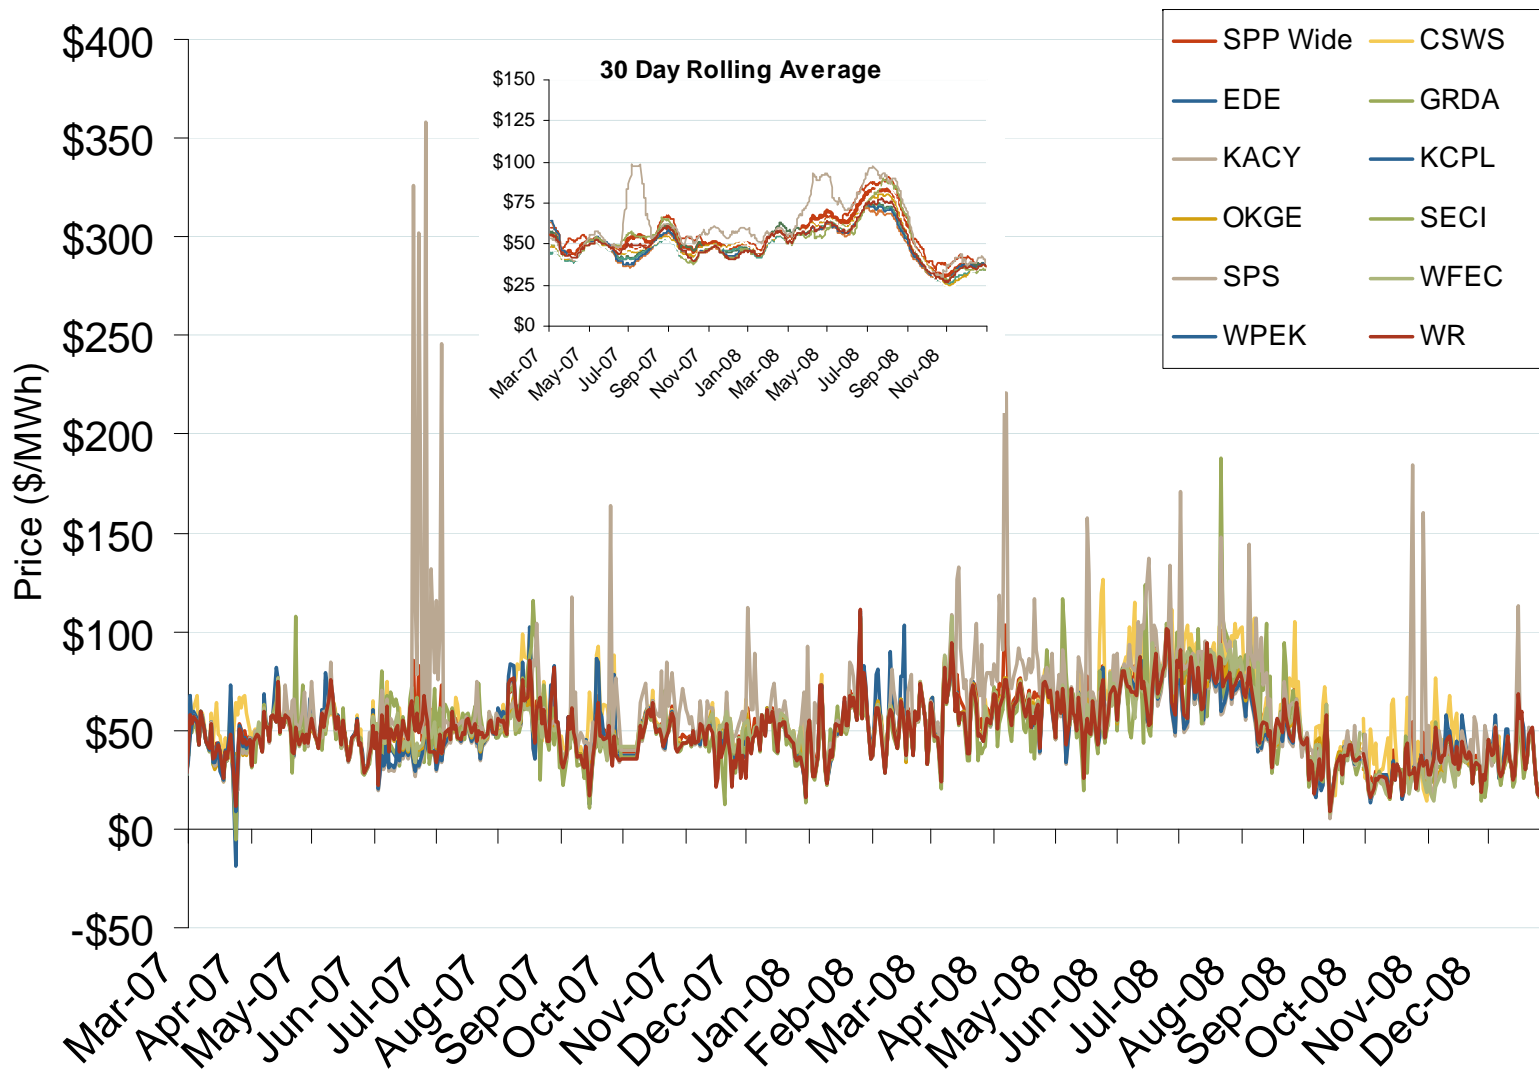

## Daily Average of SPP Real Time Prices - All Hours

Source: Derived from SPP data.