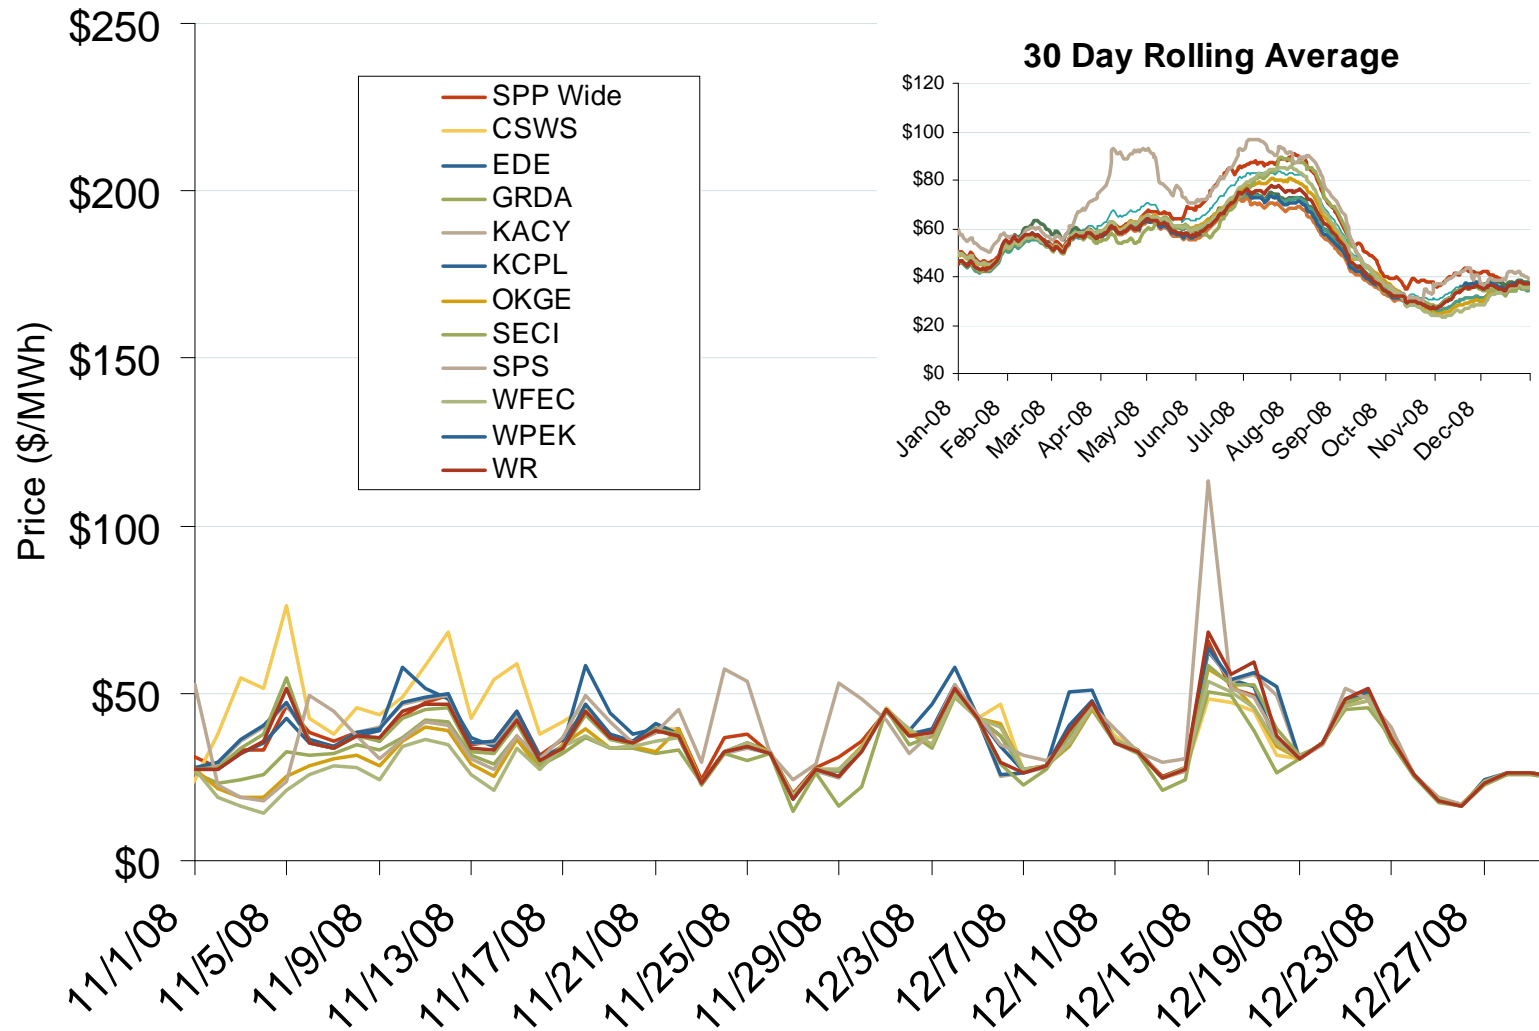

Daily Average of SPP Real Time Prices - All Hours

Source: Derived from SPP data.