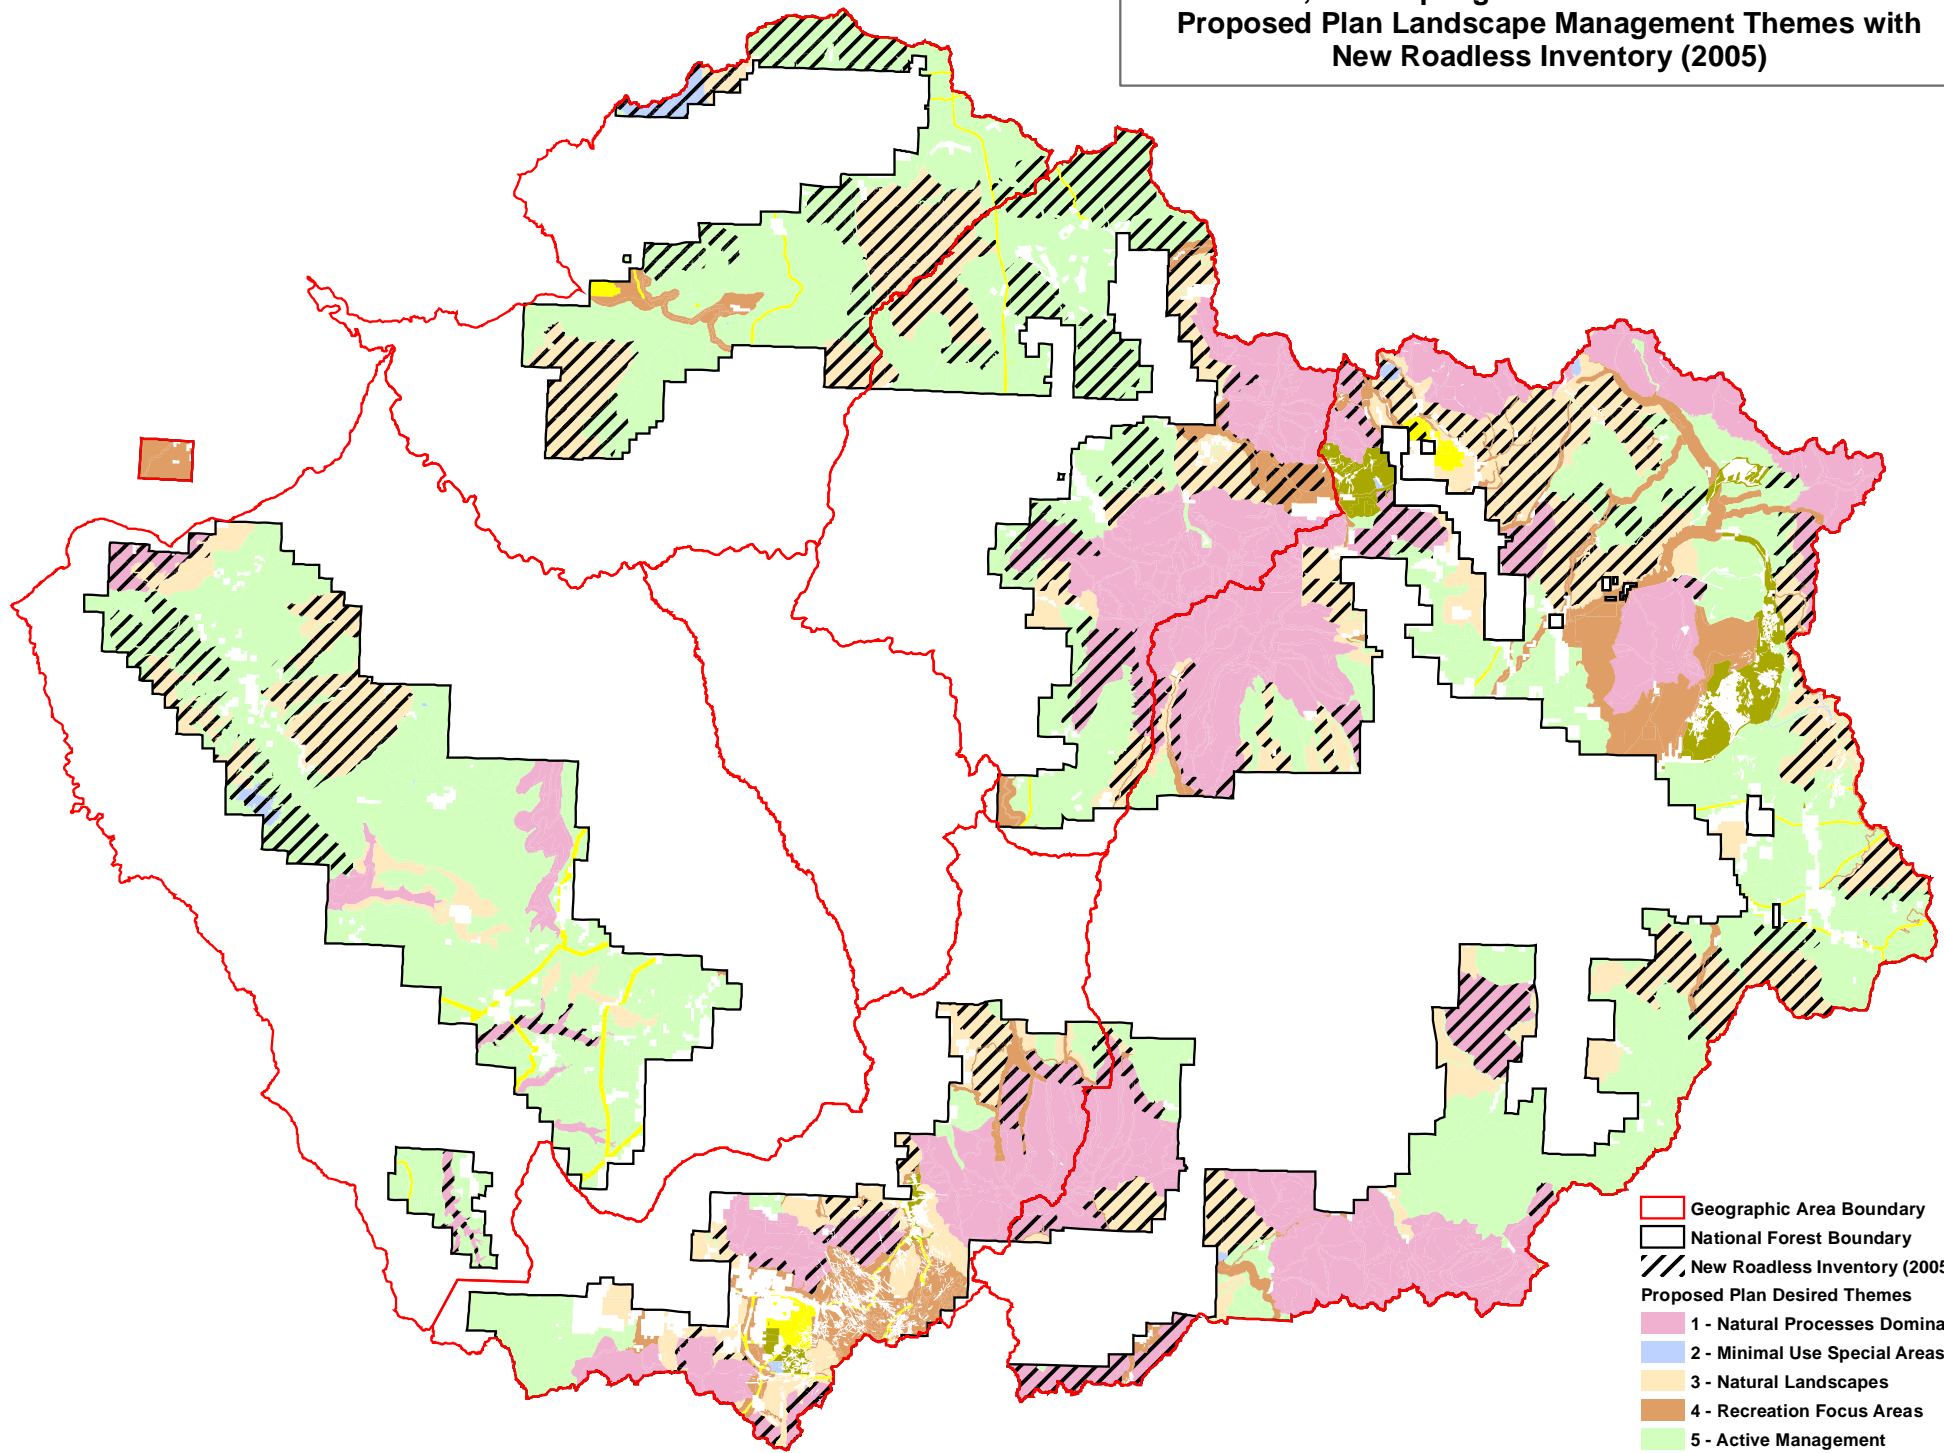

**Grand Mesa, Uncompahgre and Gunnison National Forests  
Proposed Plan Landscape Management Themes with  
New Roadless Inventory (2005)**

- Geographic Area Boundary
- National Forest Boundary
- New Roadless Inventory (2005)
- Proposed Plan Desired Themes**
- 1 - Natural Processes Dominate
- 2 - Minimal Use Special Areas
- 3 - Natural Landscapes
- 4 - Recreation Focus Areas
- 5 - Active Management
- 7 - Residential Forest Intermix
- 8 - Permanently Developed Areas