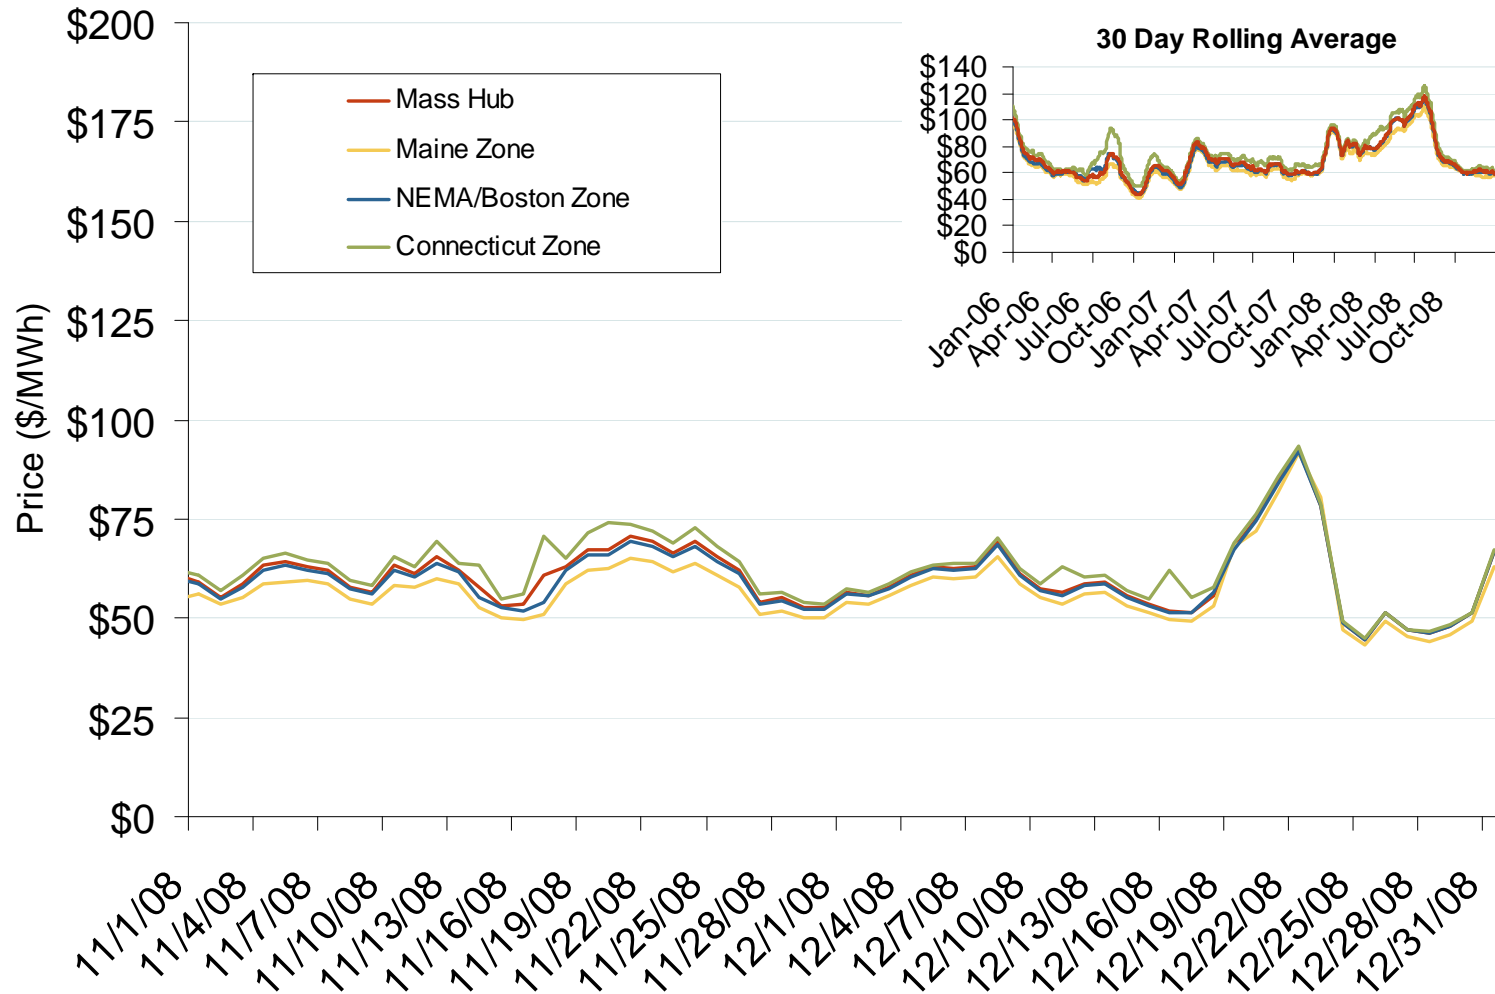

Daily Average of ISO-NE Day-Ahead Prices - All Hours

Source: Derived by Bloomberg from ISO-NE data as reported by Bloomberg.