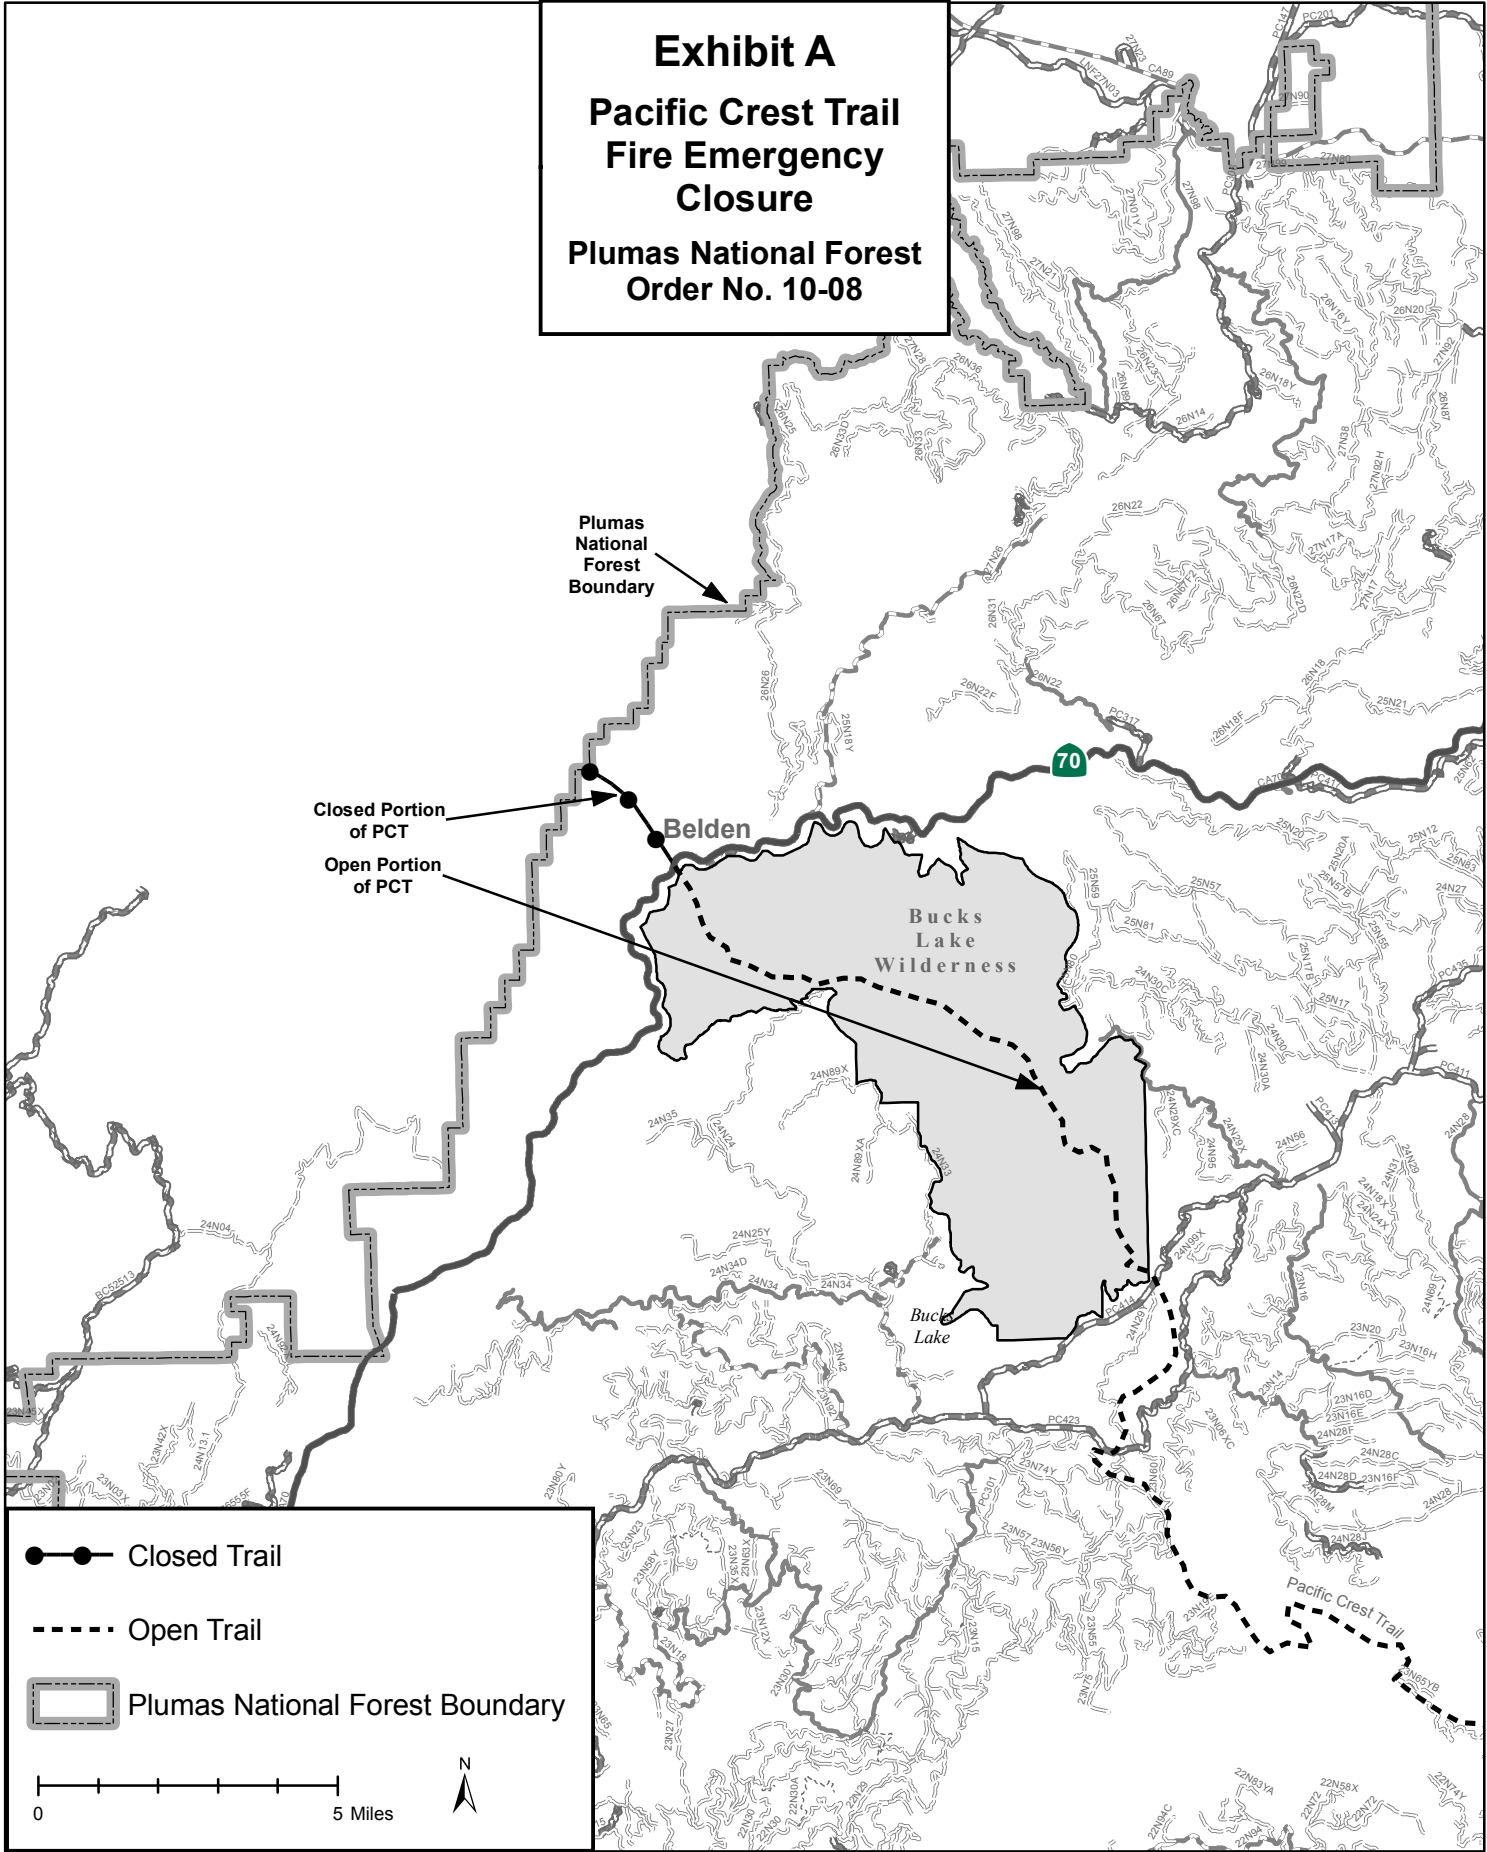

Exhibit A
Pacific Crest Trail
Fire Emergency
Closure
Plumas National Forest
Order No. 10-08

Plumas National Forest Boundary

Closed Portion of PCT
Open Portion of PCT

Belden

Bucks Lake Wilderness

Buck Lake

- Closed Trail
- - - - Open Trail
- ▭ Plumas National Forest Boundary