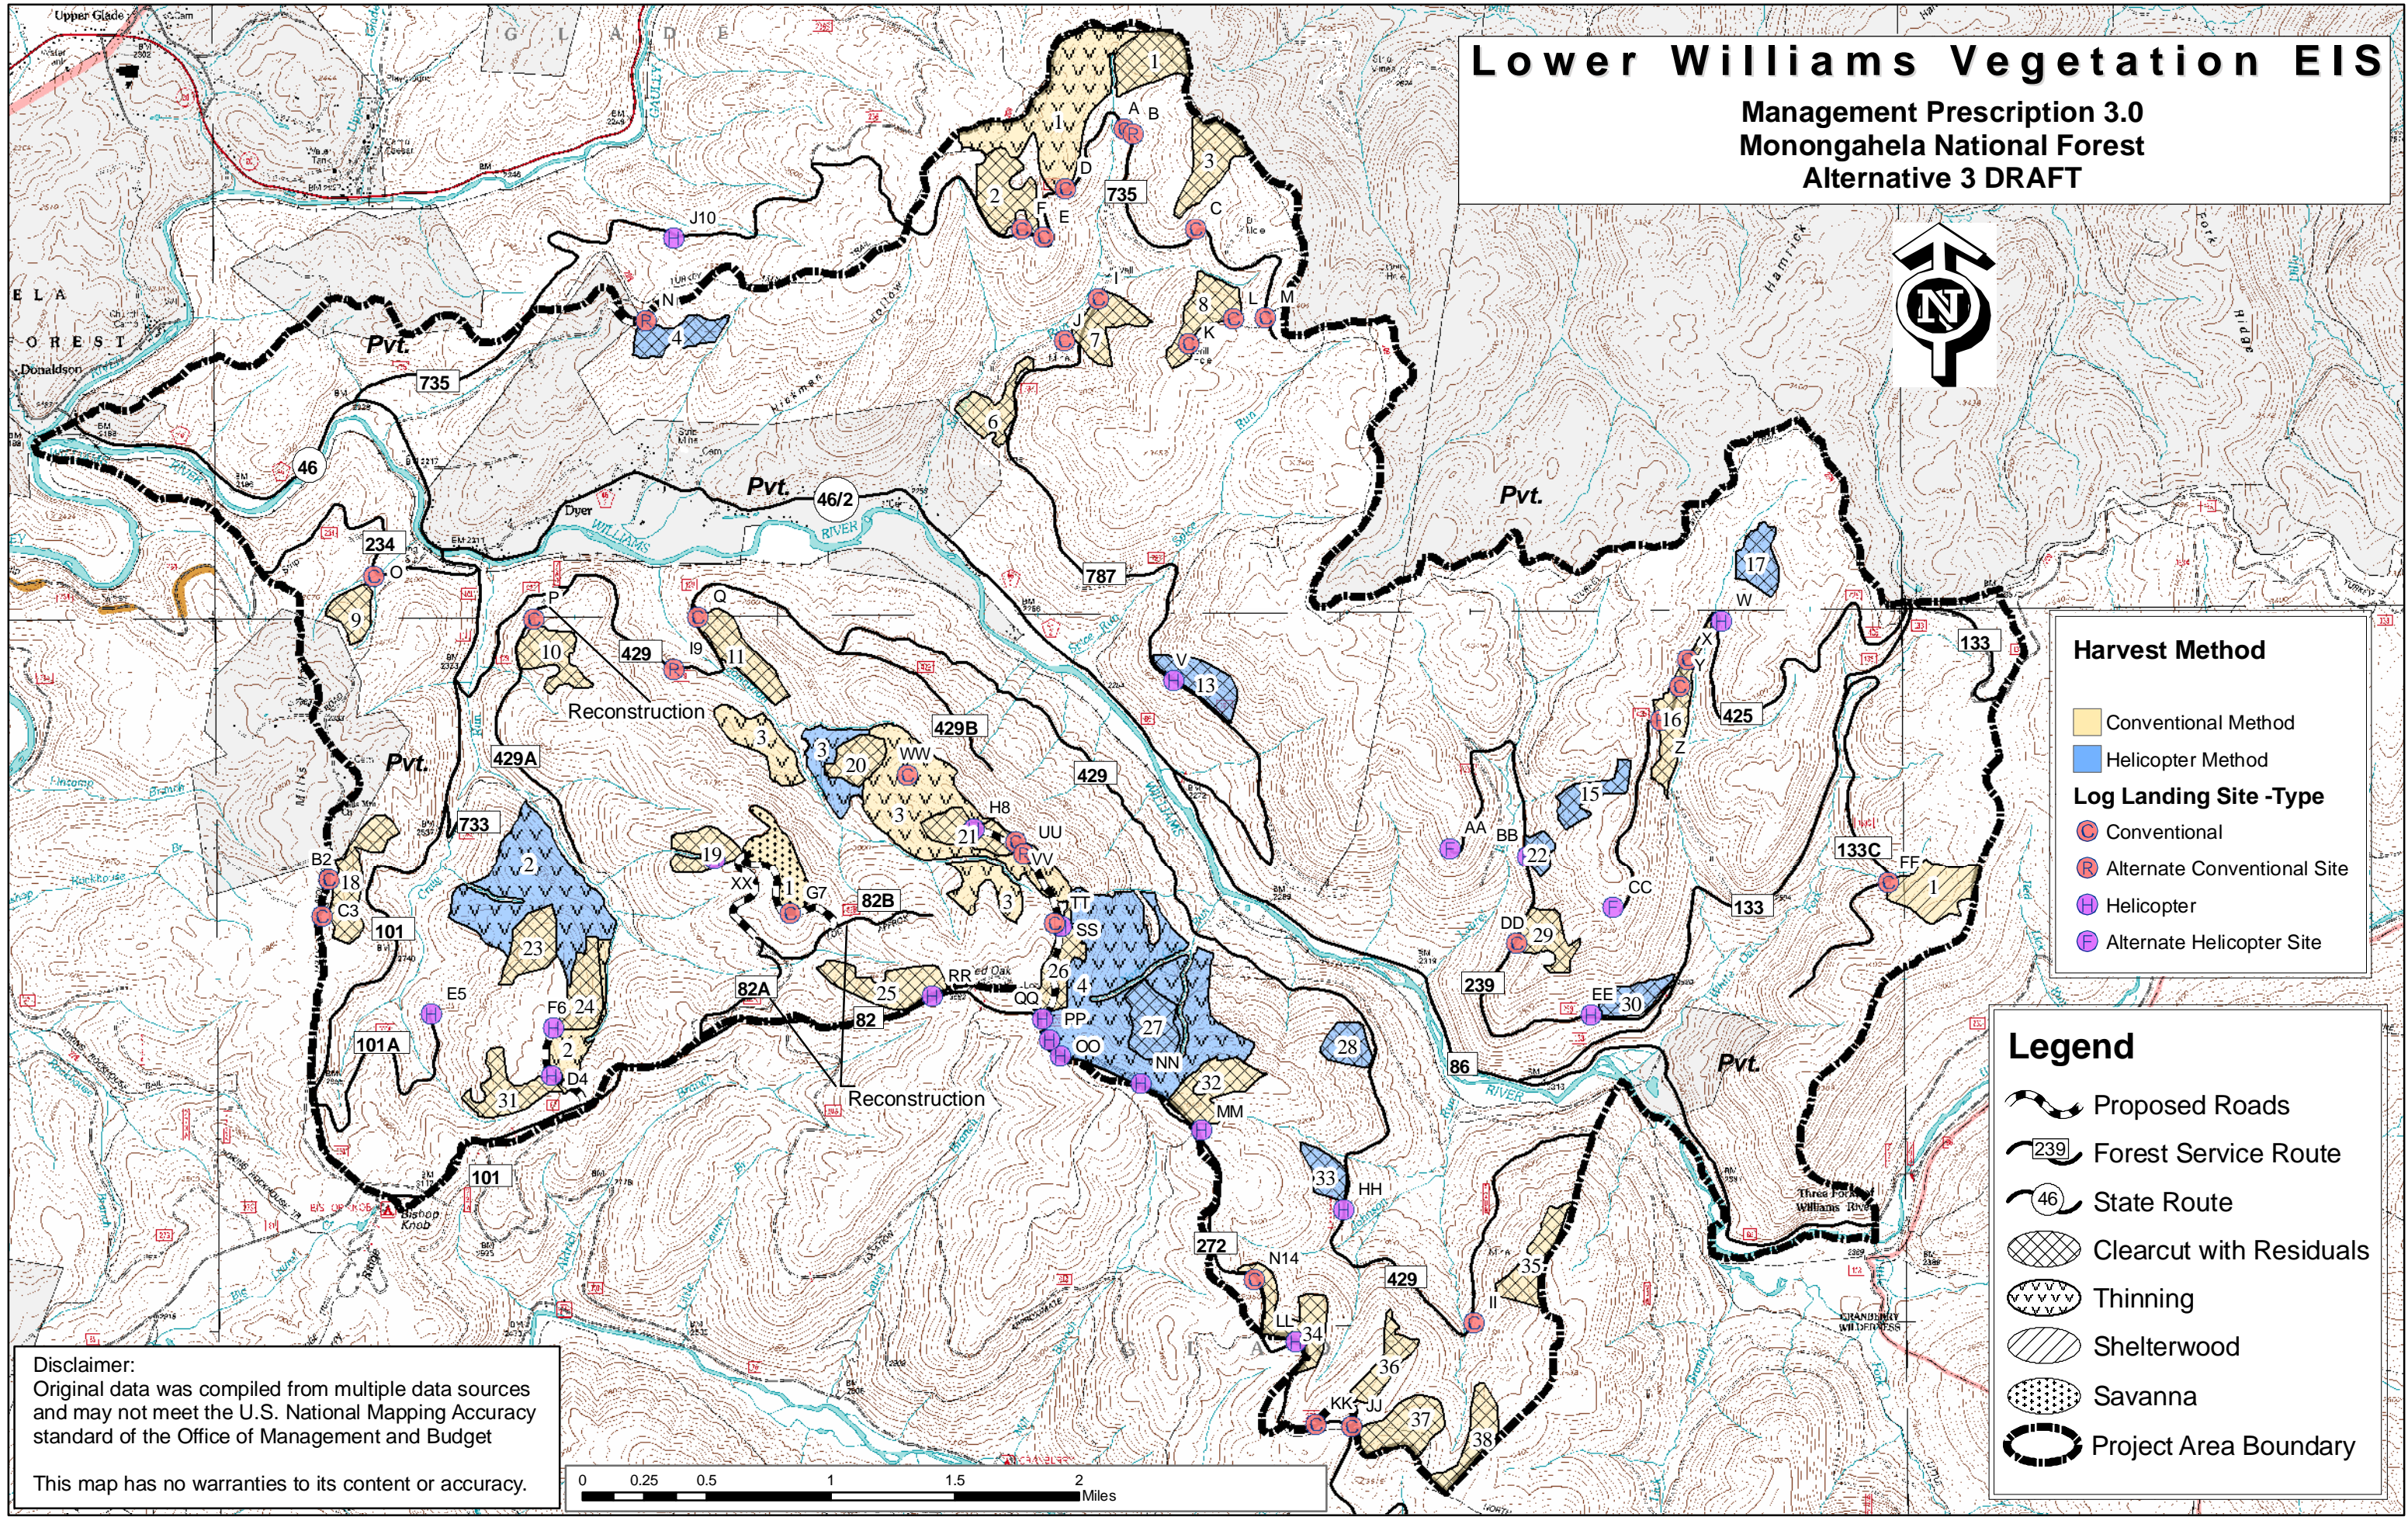

# Lower Williams Vegetation EIS

Management Prescription 3.0  
 Monongahela National Forest  
 Alternative 3 DRAFT

**Harvest Method**

- Conventional Method
- Helicopter Method

**Log Landing Site -Type**

- Conventional
- Alternate Conventional Site
- Helicopter
- Alternate Helicopter Site

**Legend**

- Proposed Roads
- Forest Service Route
- State Route
- Clearcut with Residuals
- Thinning
- Shelterwood
- Savanna
- Project Area Boundary

**Disclaimer:**  
 Original data was compiled from multiple data sources and may not meet the U.S. National Mapping Accuracy standard of the Office of Management and Budget  
 This map has no warranties to its content or accuracy.