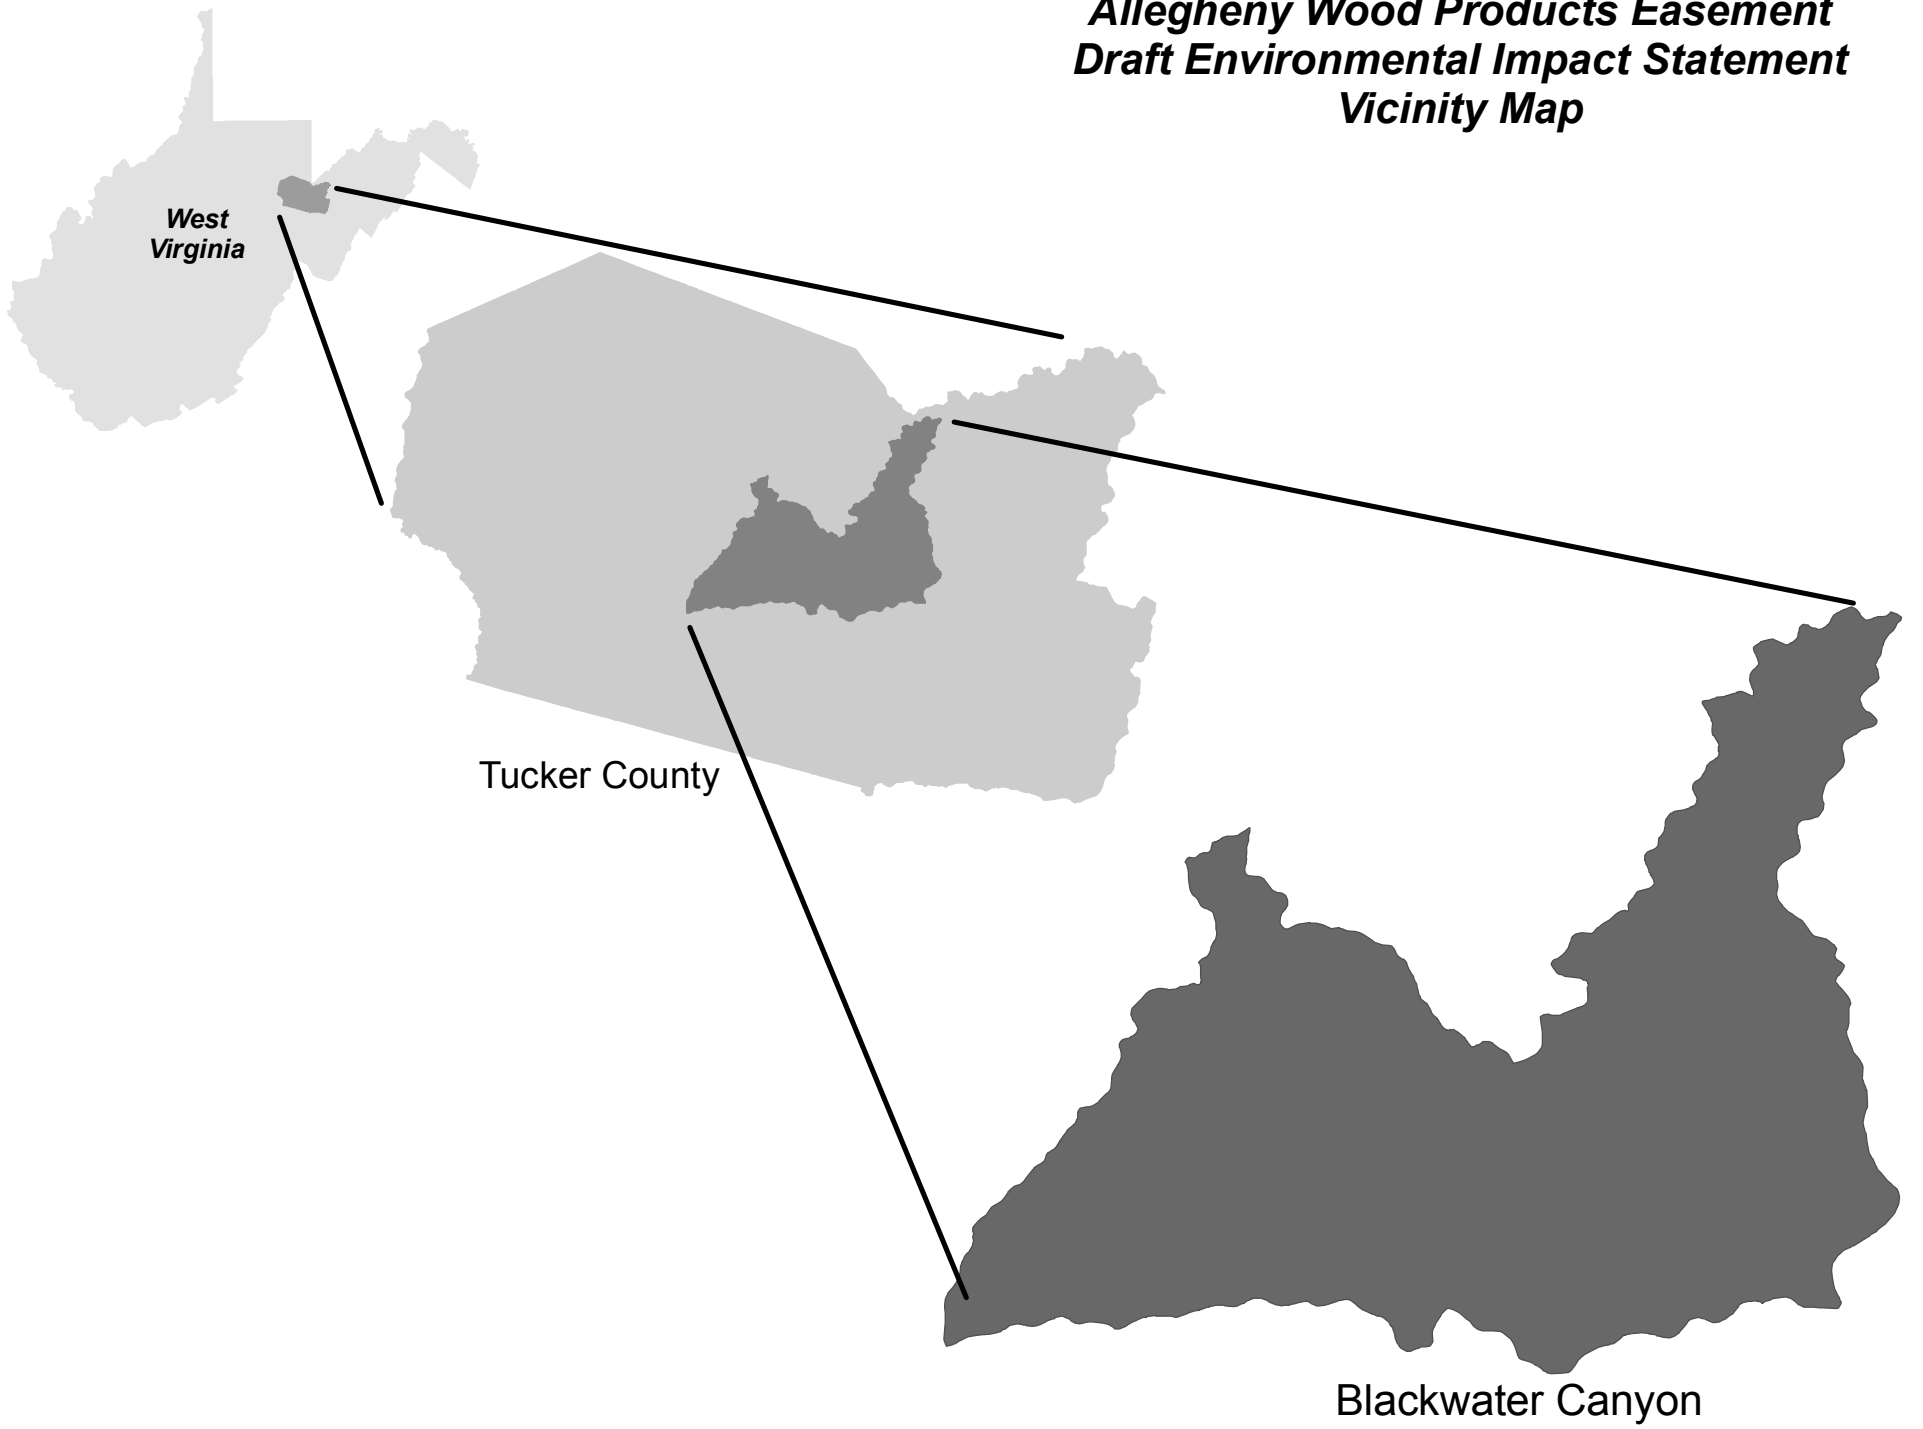

***Allegheny Wood Products Easement
Draft Environmental Impact Statement
Vicinity Map***

***West
Virginia***

Tucker County

Blackwater Canyon