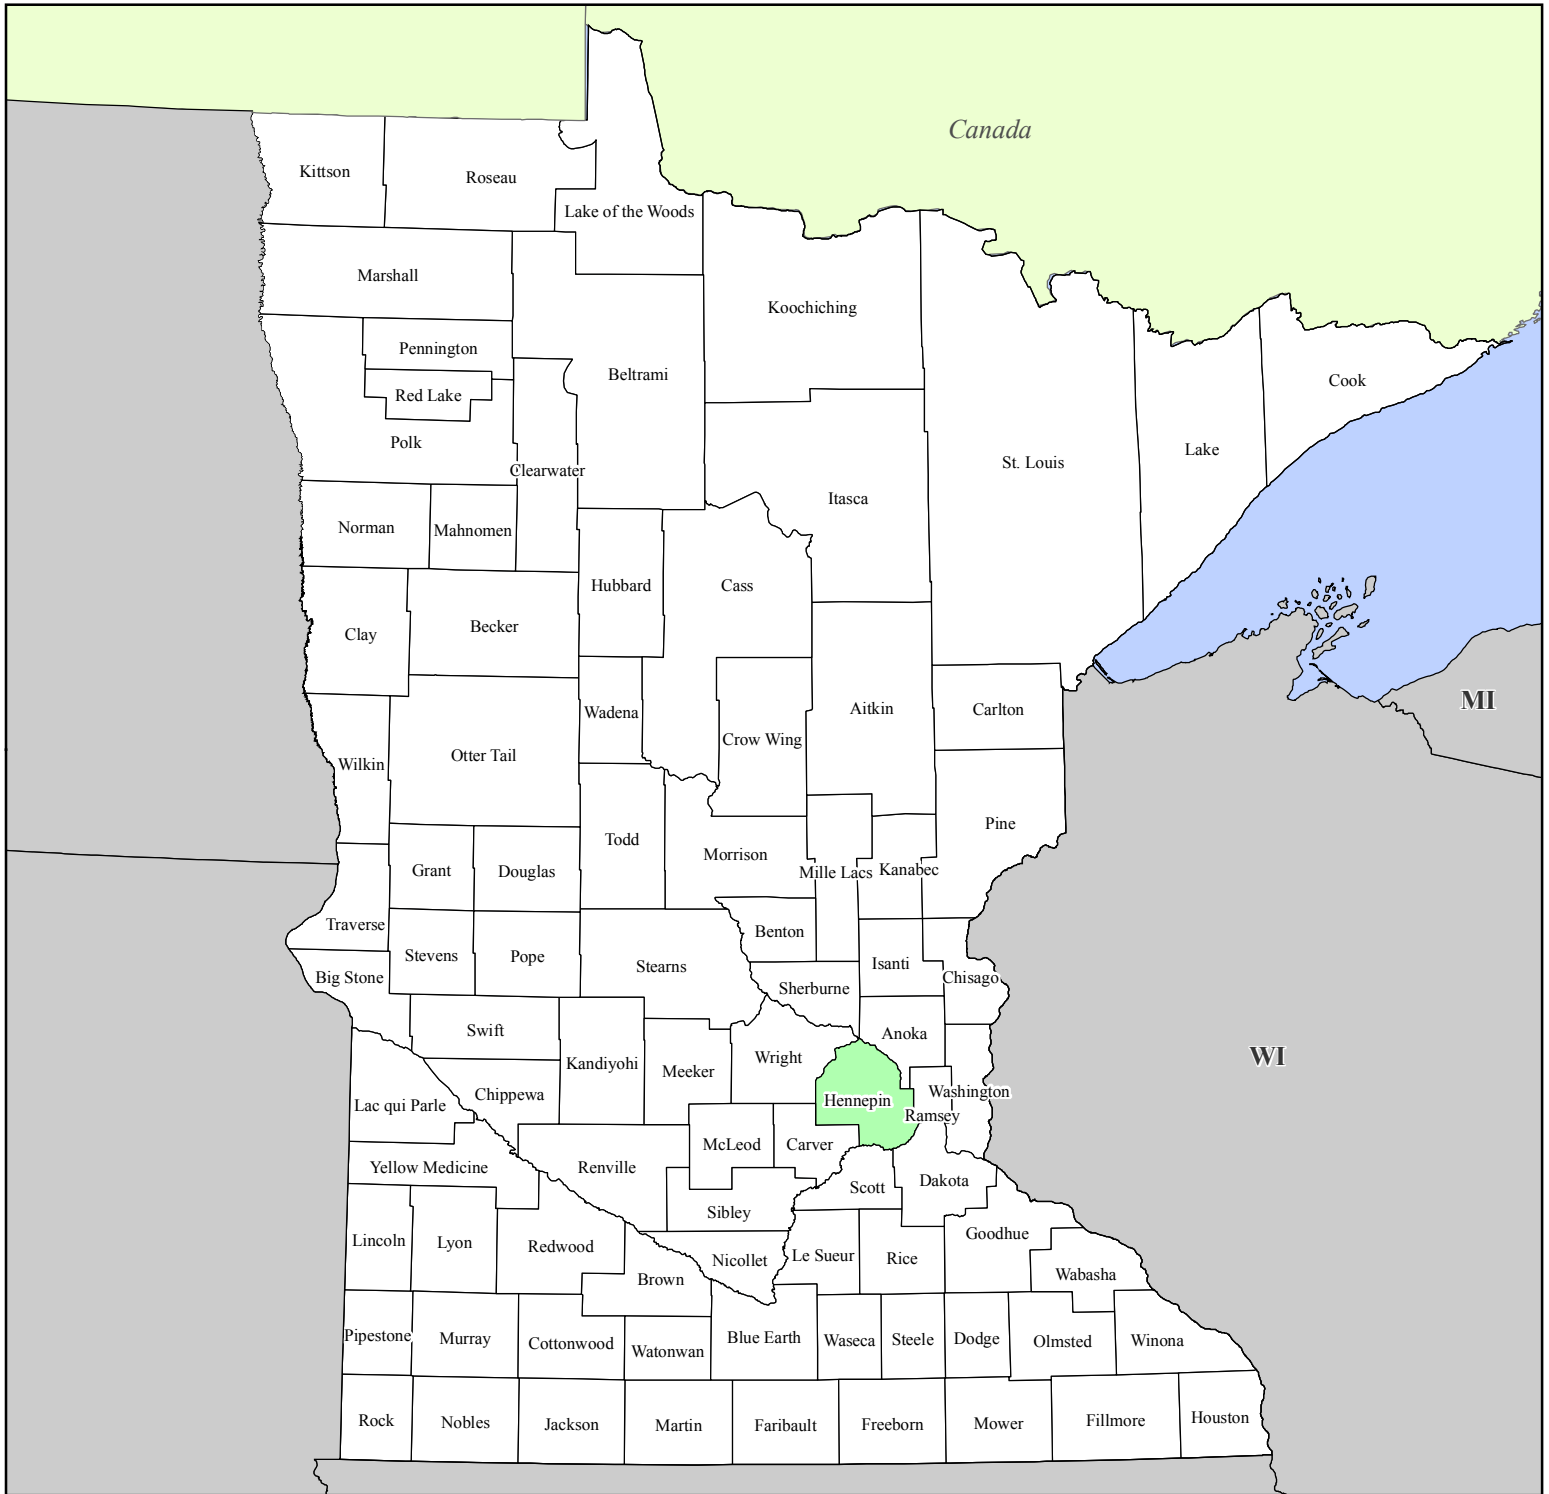

# FEMA-3278-EM, Minnesota

## Emergency Declaration as of 08/21/2007

**Location Map**

**Legend**

**FEMA**

*ITS Mapping & Analysis Center  
Washington, DC*

*08/21/07 -- 01:58 PM EDT*

*Source: Disaster Federal Registry Notice  
08/21/2007*