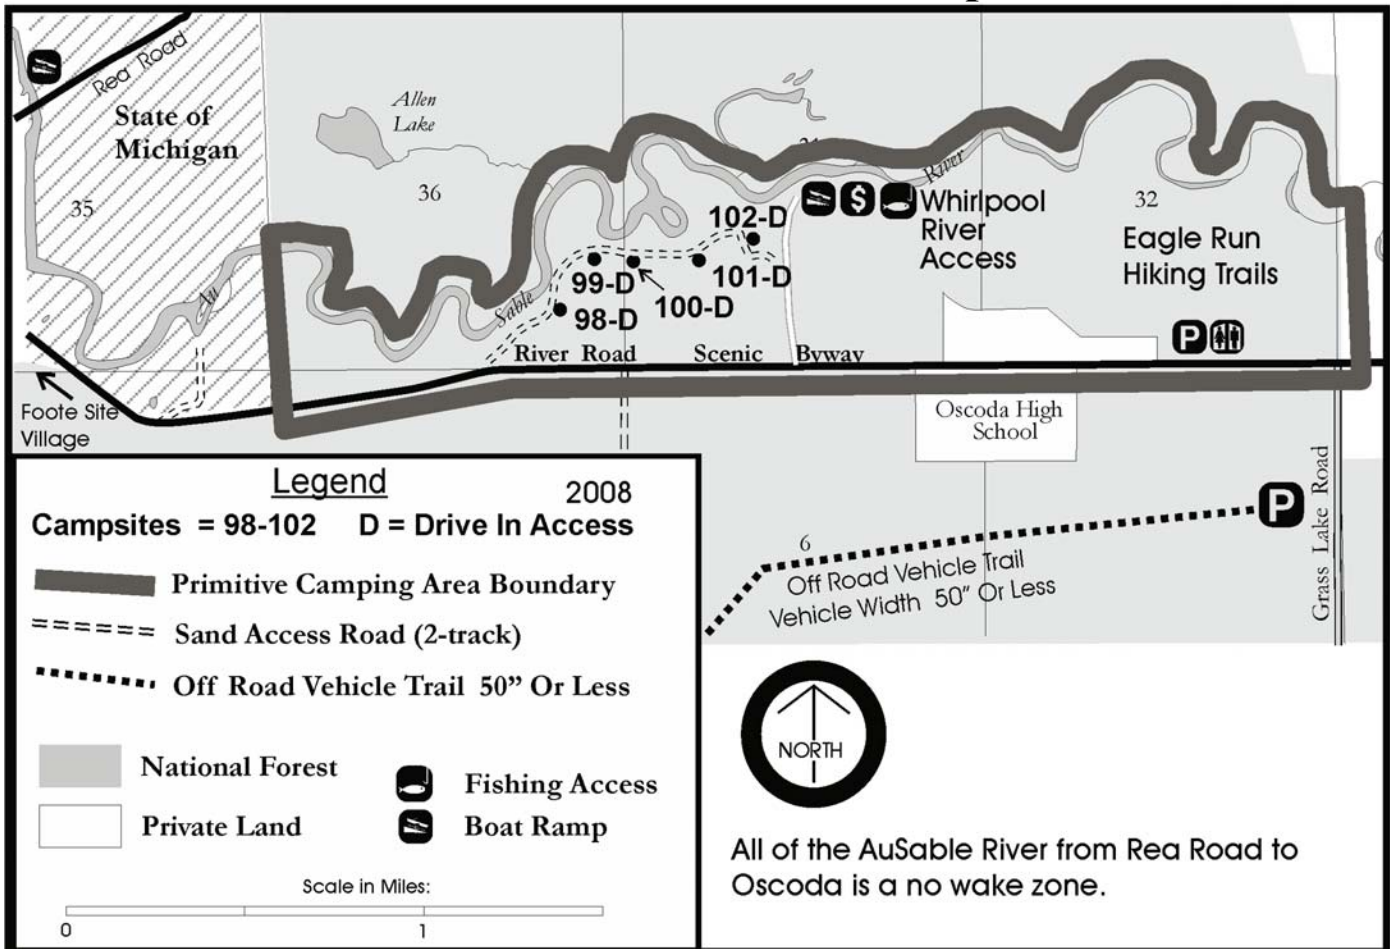

Lower Au Sable Primitive Campsites

Site #	Person Capacity	Self-Contained Camper Units	Tents Allowed	Remarks
98	10	2 or	3	Small site adjacent to road.
99	10	2 or	3	Shaded, near stairs to Old Scouts Camp.
100	10	2 or	3	On a 100' bluff, shaded, trail to water.
101	10	2 or	3	Little shade, 300' from water.
102	10	2 or	3	Shaded, 500' from water's edge.