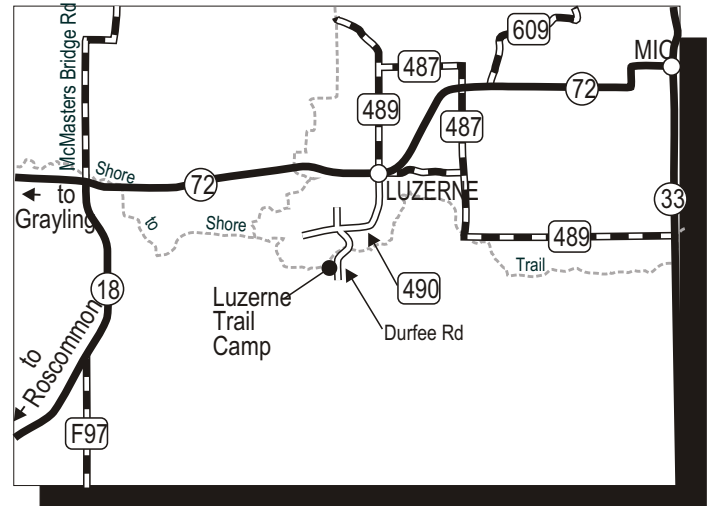

Luzerne Trail

Mio Ranger Station
107 McKinley Drive
Mio MI 48647
(989) 826-3252 Voice
(989) 826-3592 TTY

The Luzerne Trail Camp is located along the Michigan Shore-to-Shore hiking and horse riding trail. Maintained primarily by the Michigan Trail Riders Association, the Luzerne Trail camp features beautiful stands of oak and maple and offers a variety of wildlife for hikers and horseback riders. In order to keep the trail camp beautiful, visitors are asked to pack out what they pack in.

LOCATION

The Luzerne Trail Camp is located in Oscoda county, Michigan. The nearest community is Luzerne, about 3 miles North.

ACCESS

From Luzerne, go South on County Road 490 approximately 2 miles. Then South on Forest Service Road 4477 for 1 mile to the camping area.