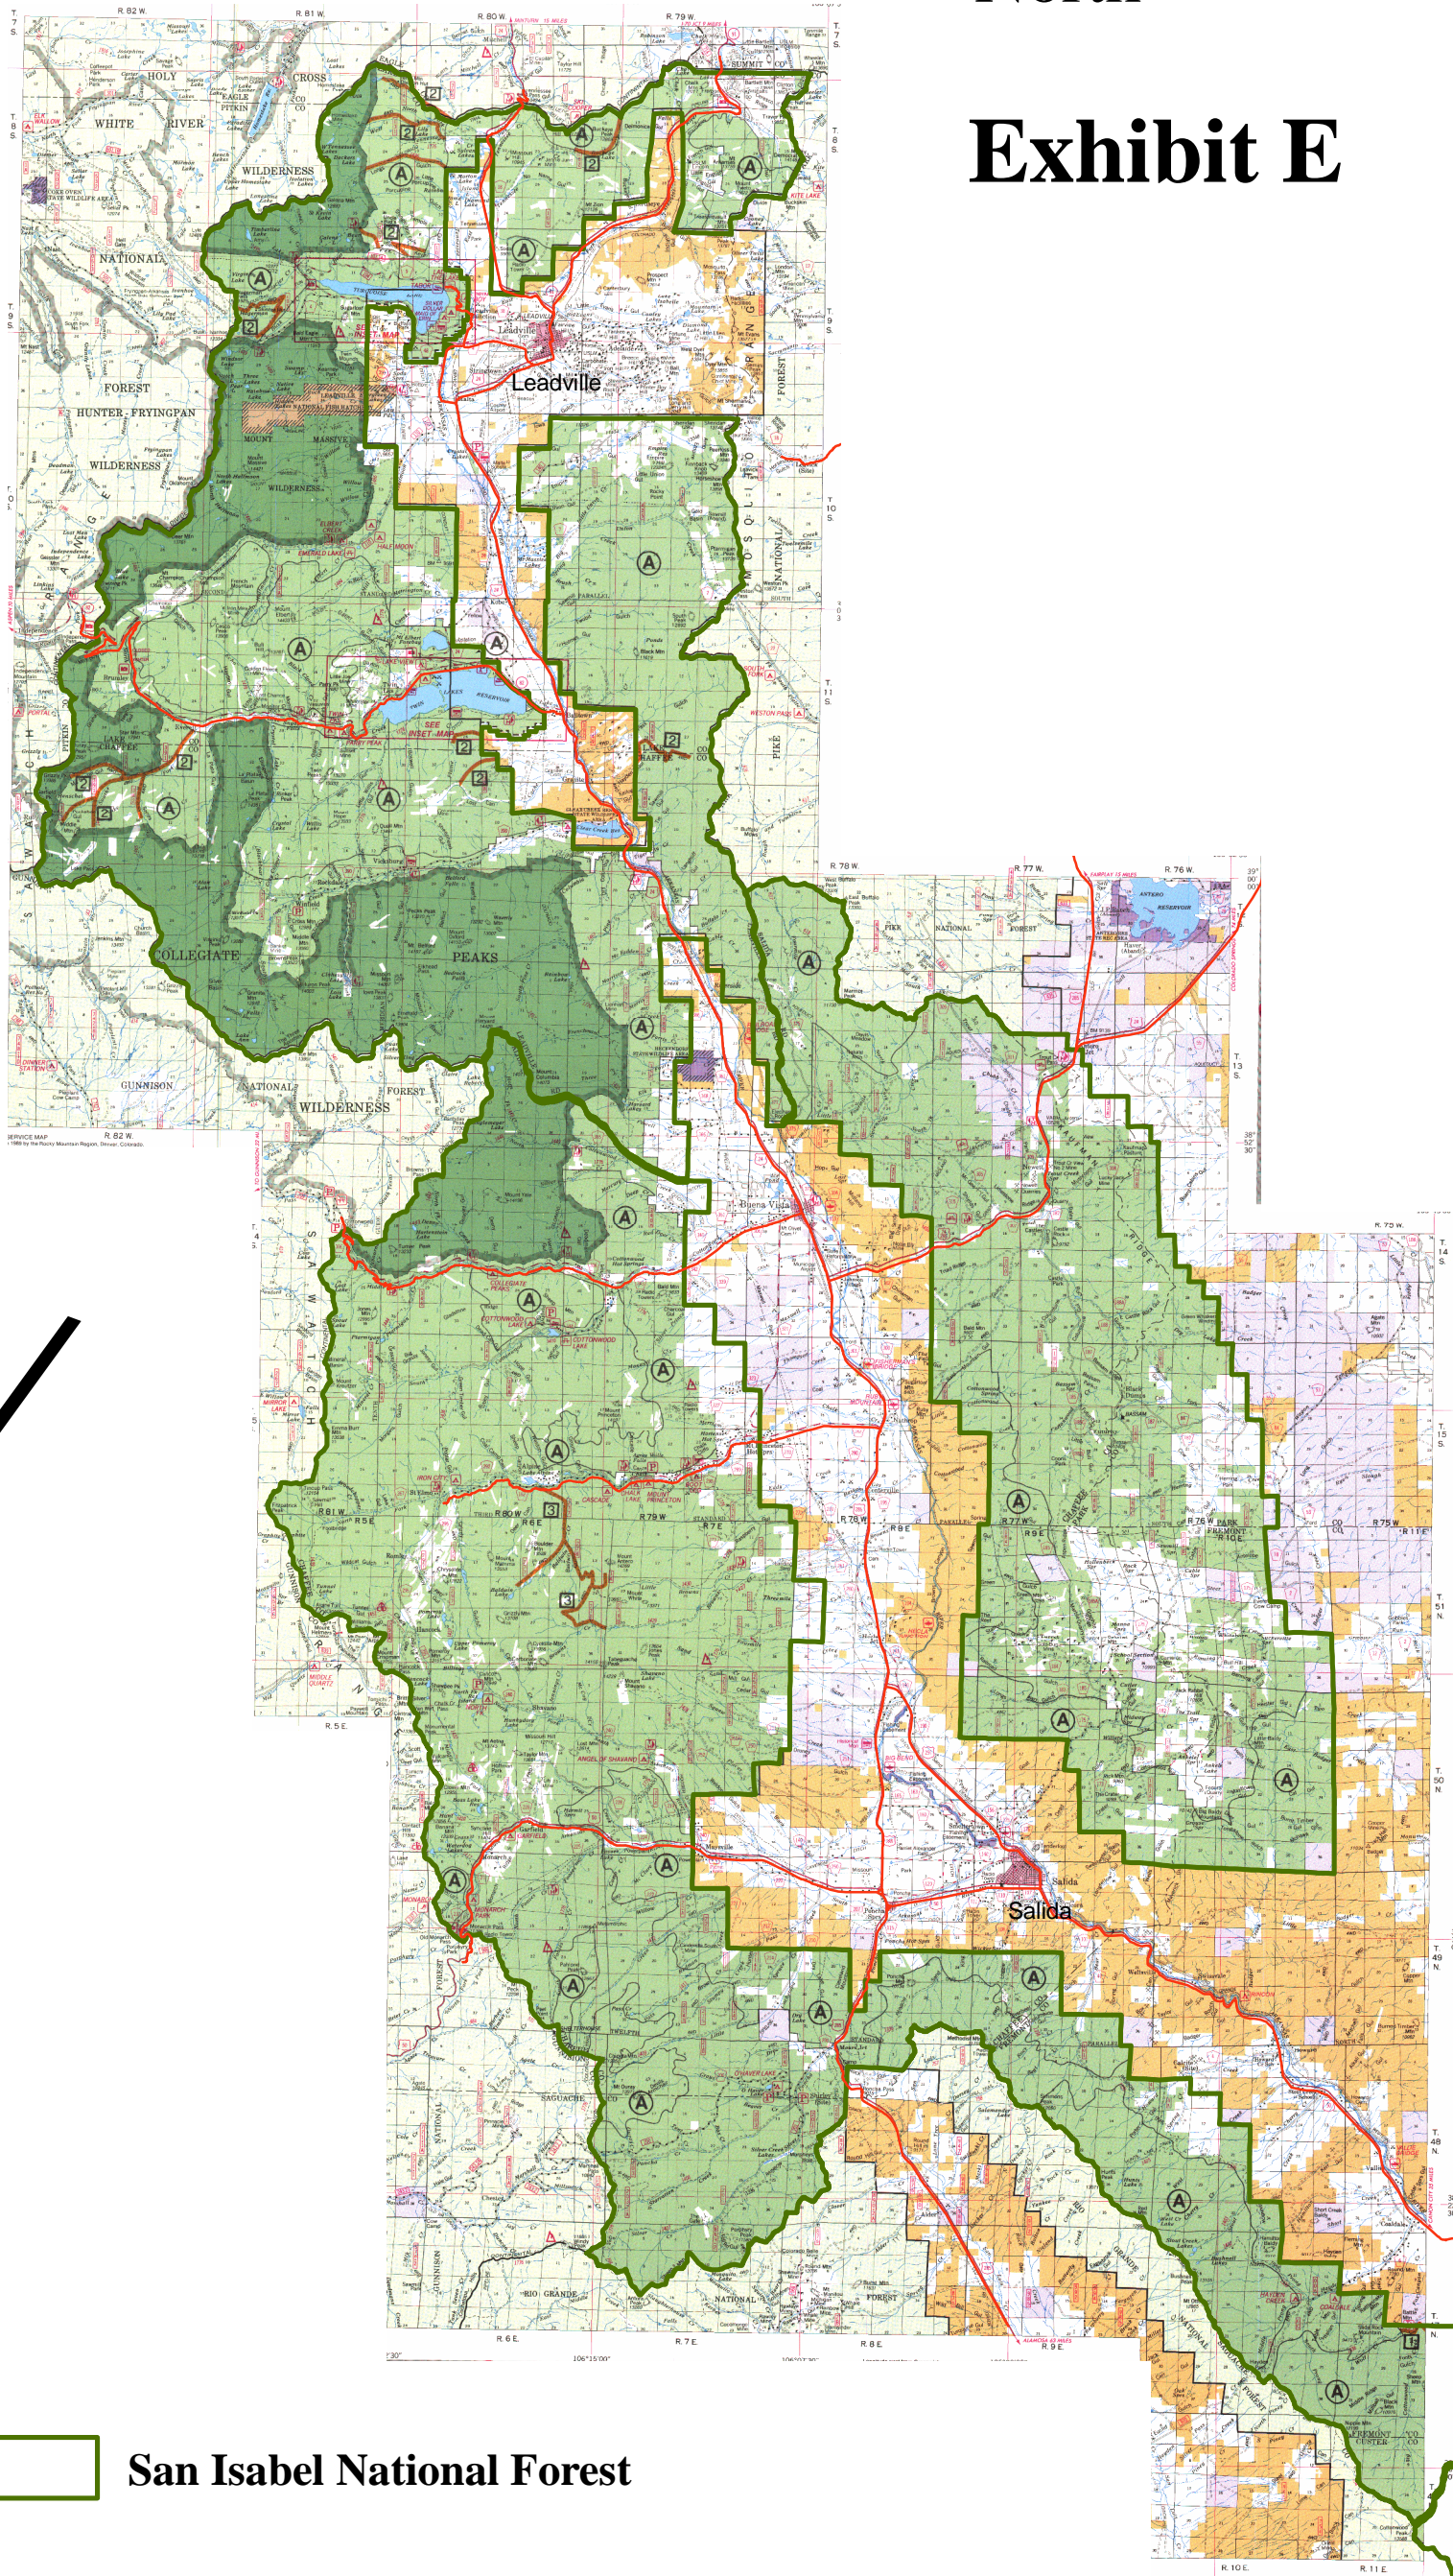

San Isabel National Forest

North

Exhibit E

 San Isabel National Forest

1:380,000

October 2006