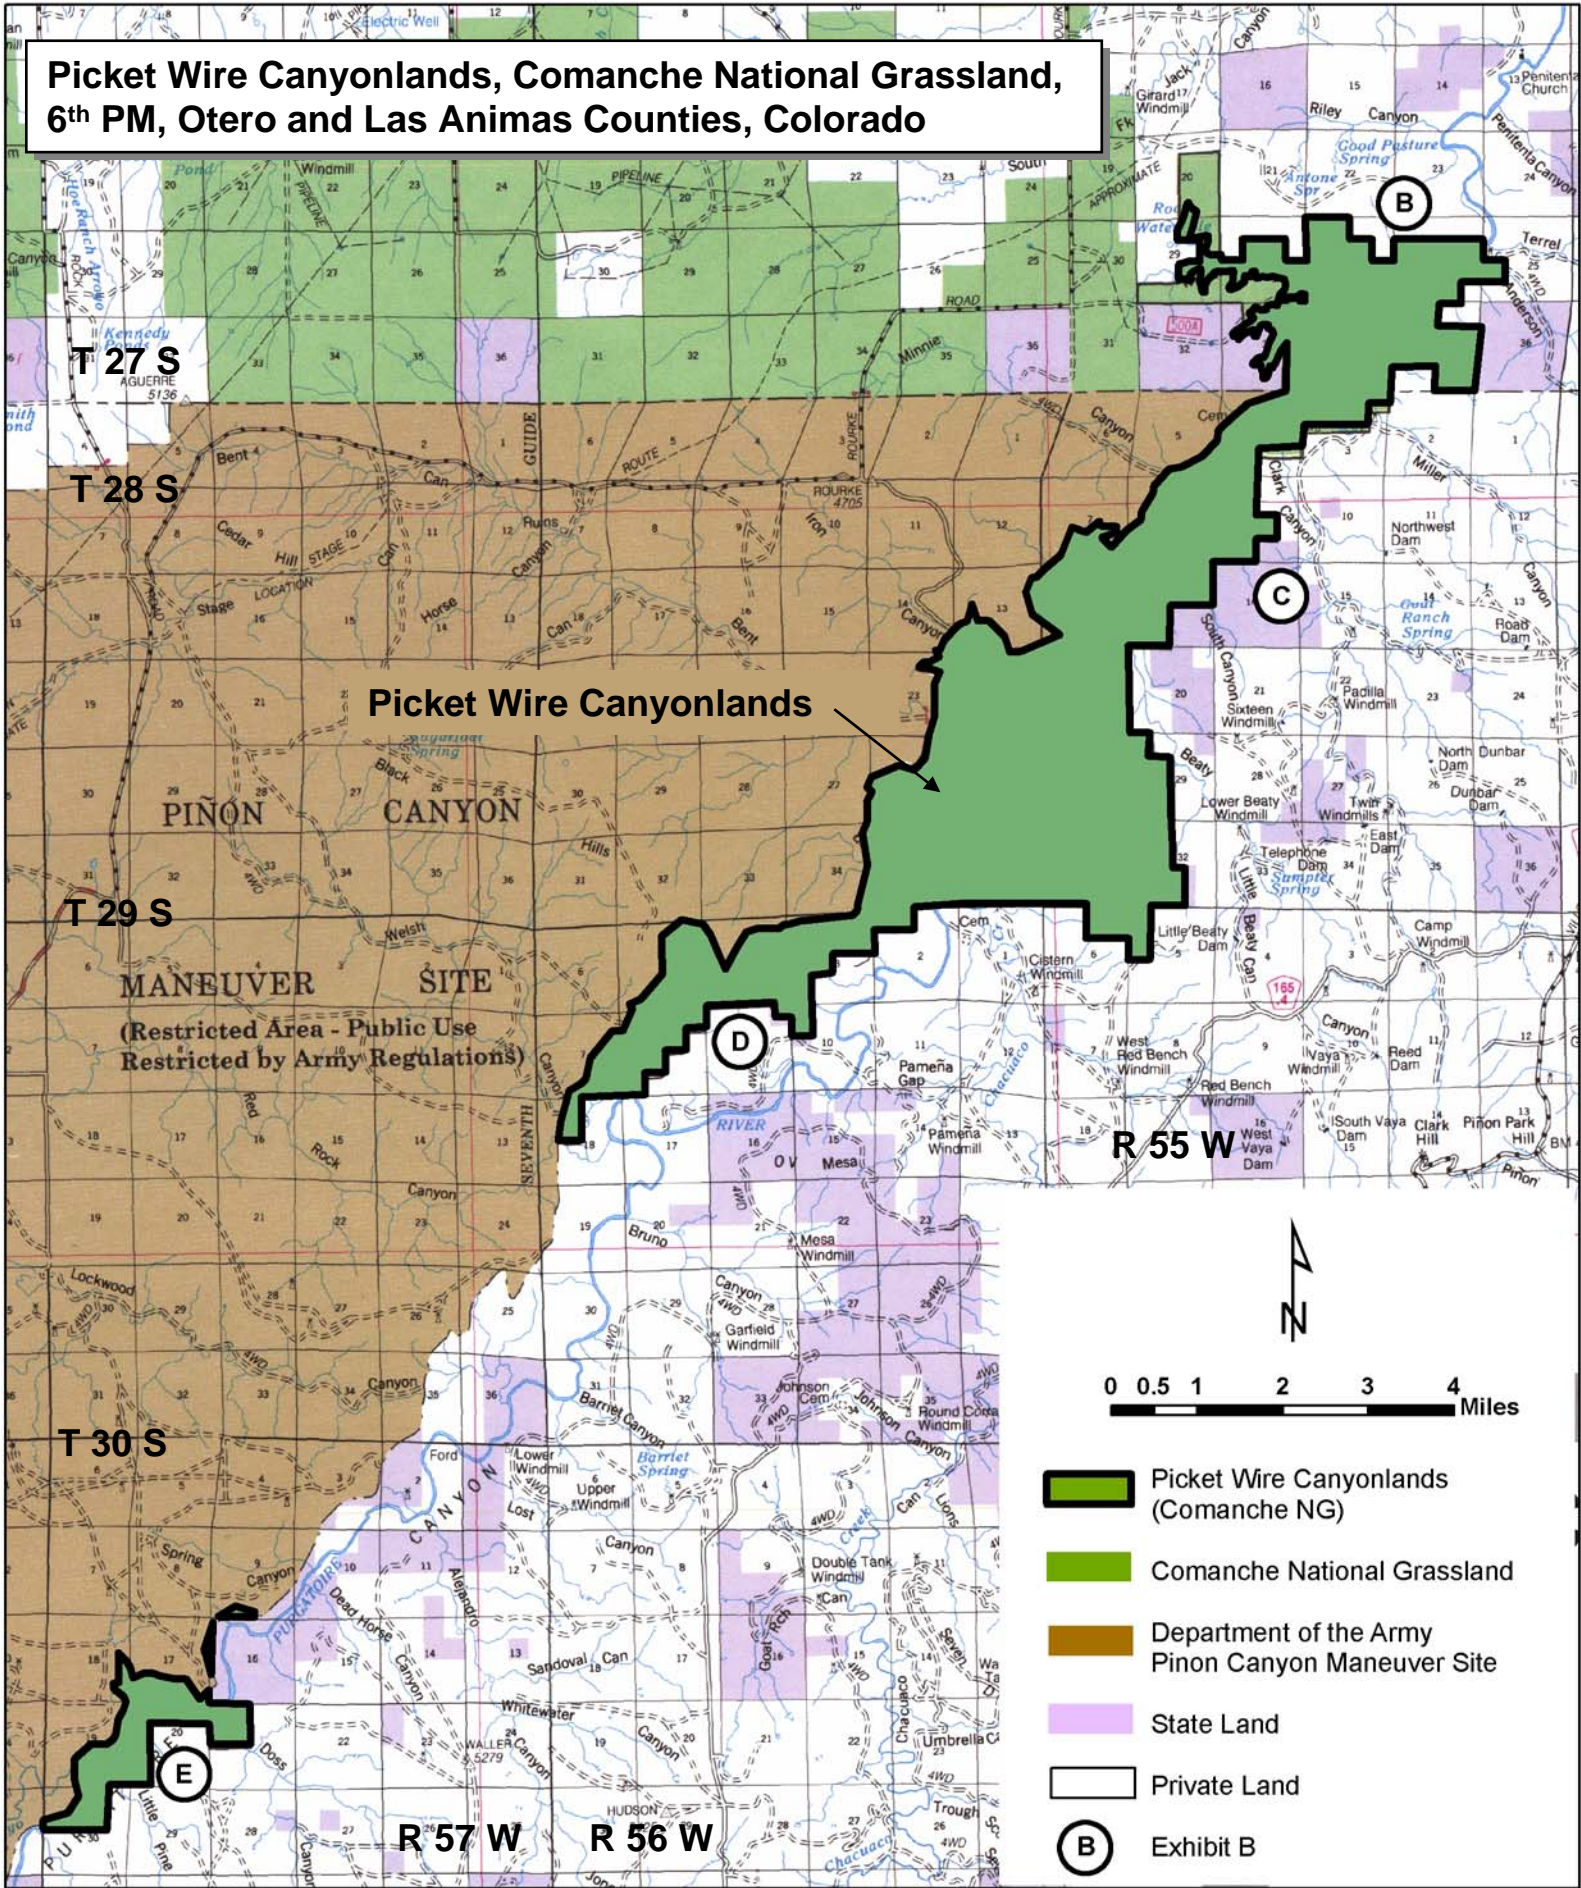

Exhibit A ORDER 08-15

**Picket Wire Canyonlands, Comanche National Grassland,
6th PM, Otero and Las Animas Counties, Colorado**

Picket Wire Canyonlands

**MANEUVER SITE
(Restricted Area - Public Use
Restricted by Army Regulations)**

- Picket Wire Canyonlands (Comanche NG)
- Comanche National Grassland
- Department of the Army Pinon Canyon Maneuver Site
- State Land
- Private Land
- B Exhibit B

0 0.5 1 2 3 4 Miles