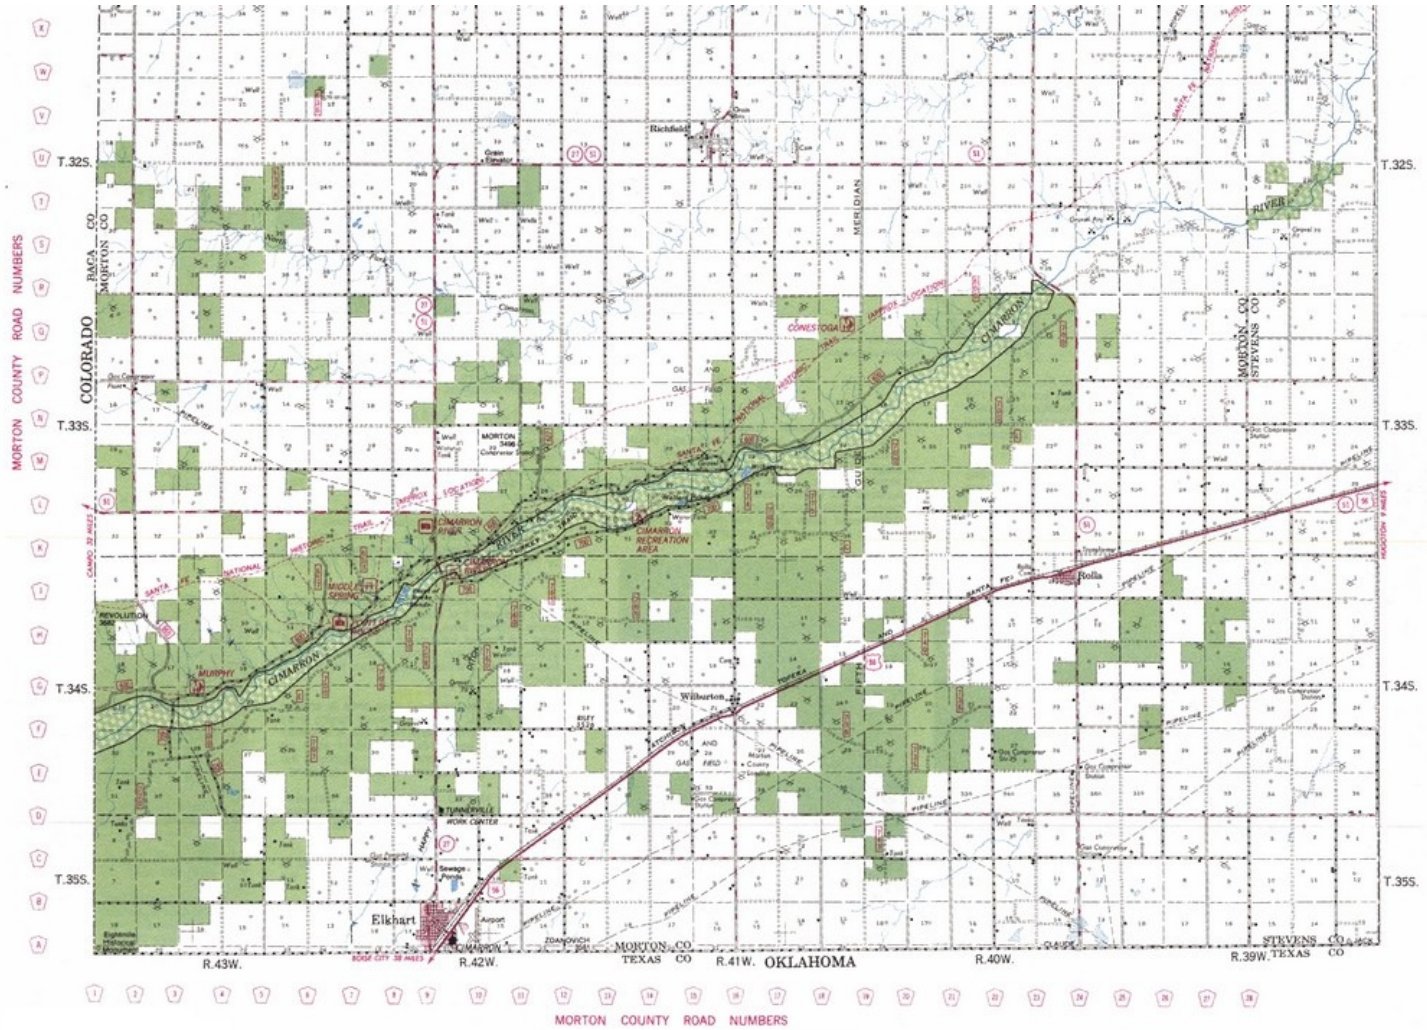

EXHIBIT A
Order 08-06

Pike and San Isabel National Forests Cimarron and Comanche National Grasslands
Cimarron and Comanche Length of Stay Order

0 2 4 miles