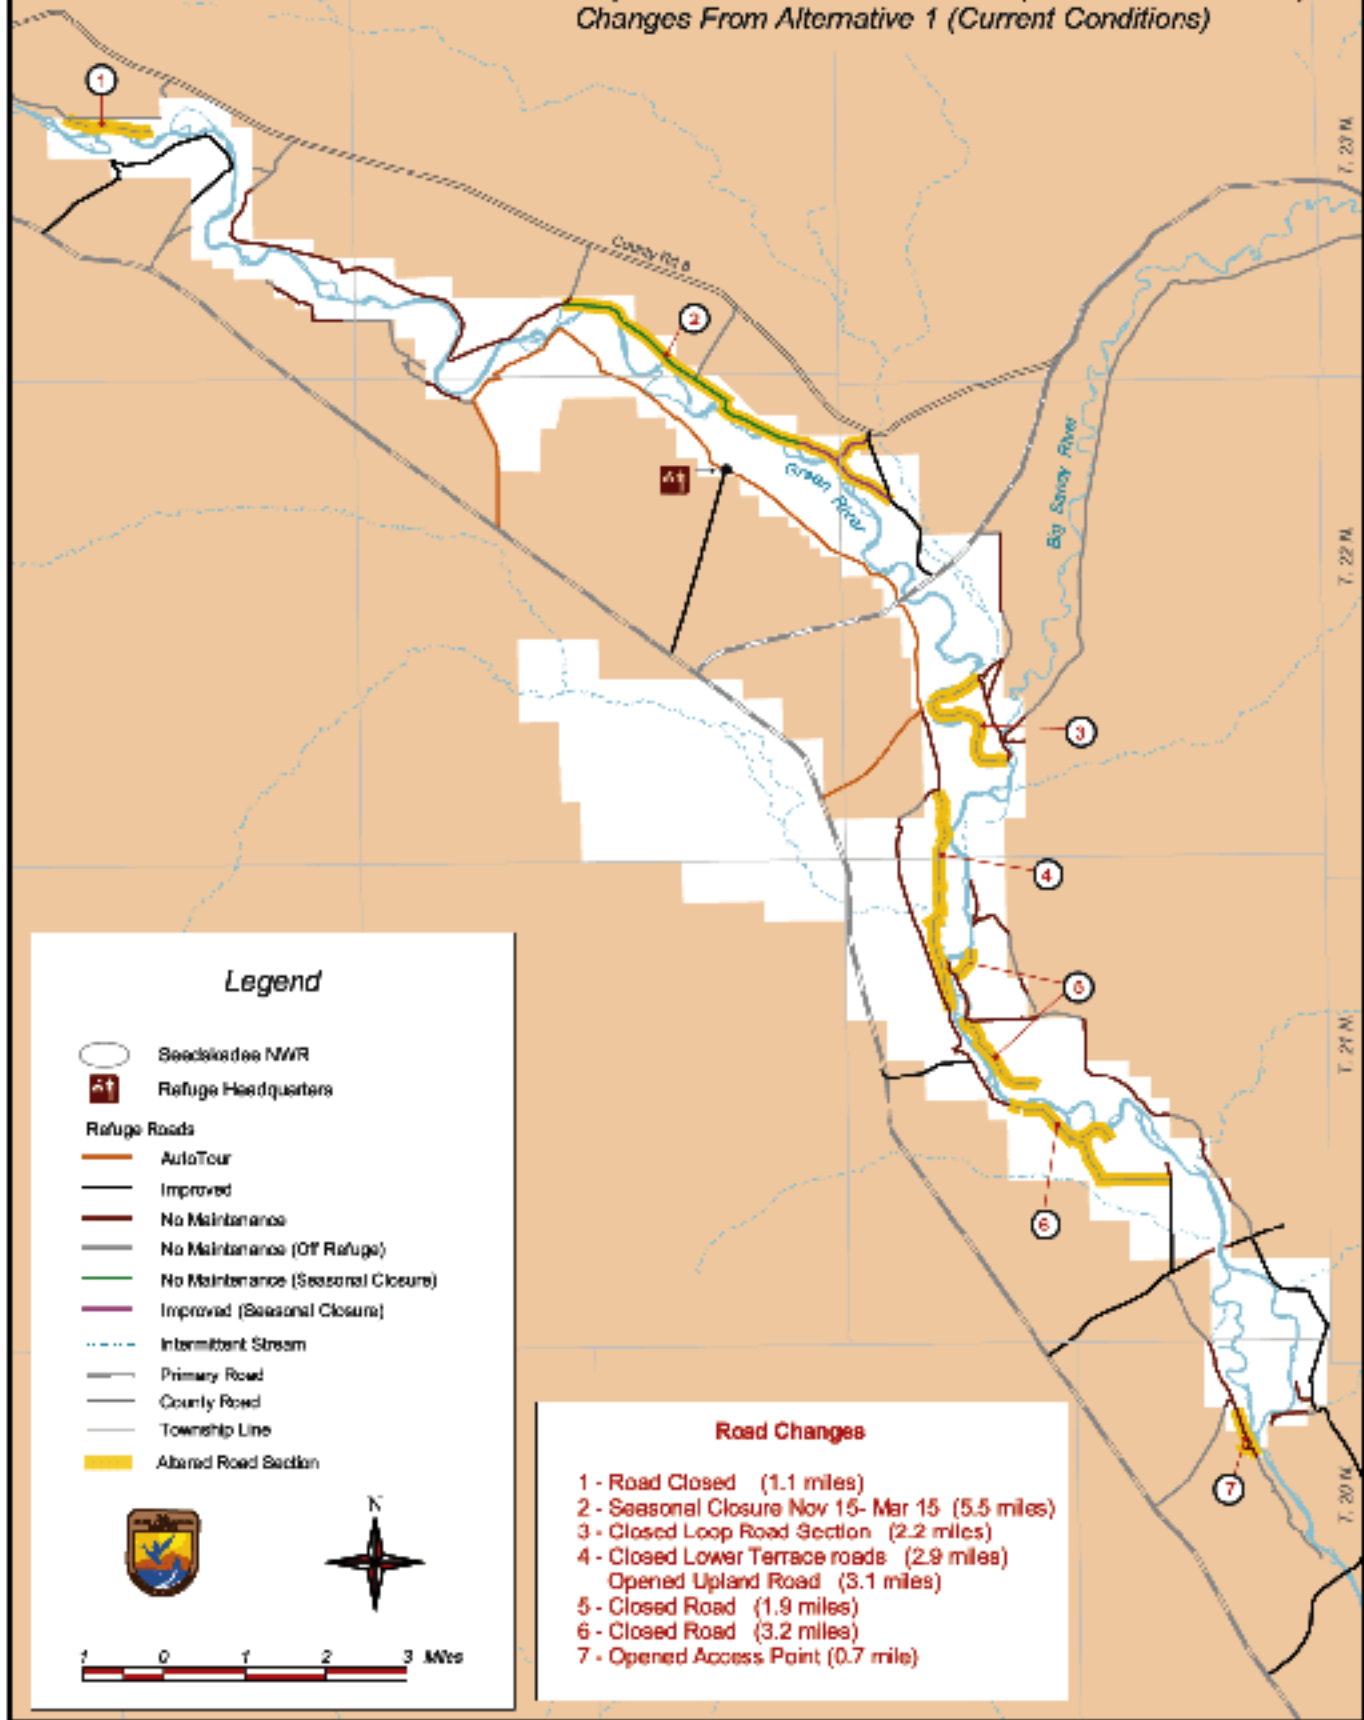

Special Fishing Regulation Zone extends to the County Road B bridge (CCC)

R. 111 W.

R. 112 W.

R. 109 W.

Seedskadee National Wildlife Refuge

Sweetwater County, Wyoming

R. 111 W.

R. 112 W.

R. 109 W.

Seedskaadee National Wildlife Refuge

Sweetwater County, Wyoming

Seedskae National Wildlife Refuge

Map A - CCP Alternative 2 Roads (Preferred Alternative)
Changes From Alternative 1 (Current Conditions)