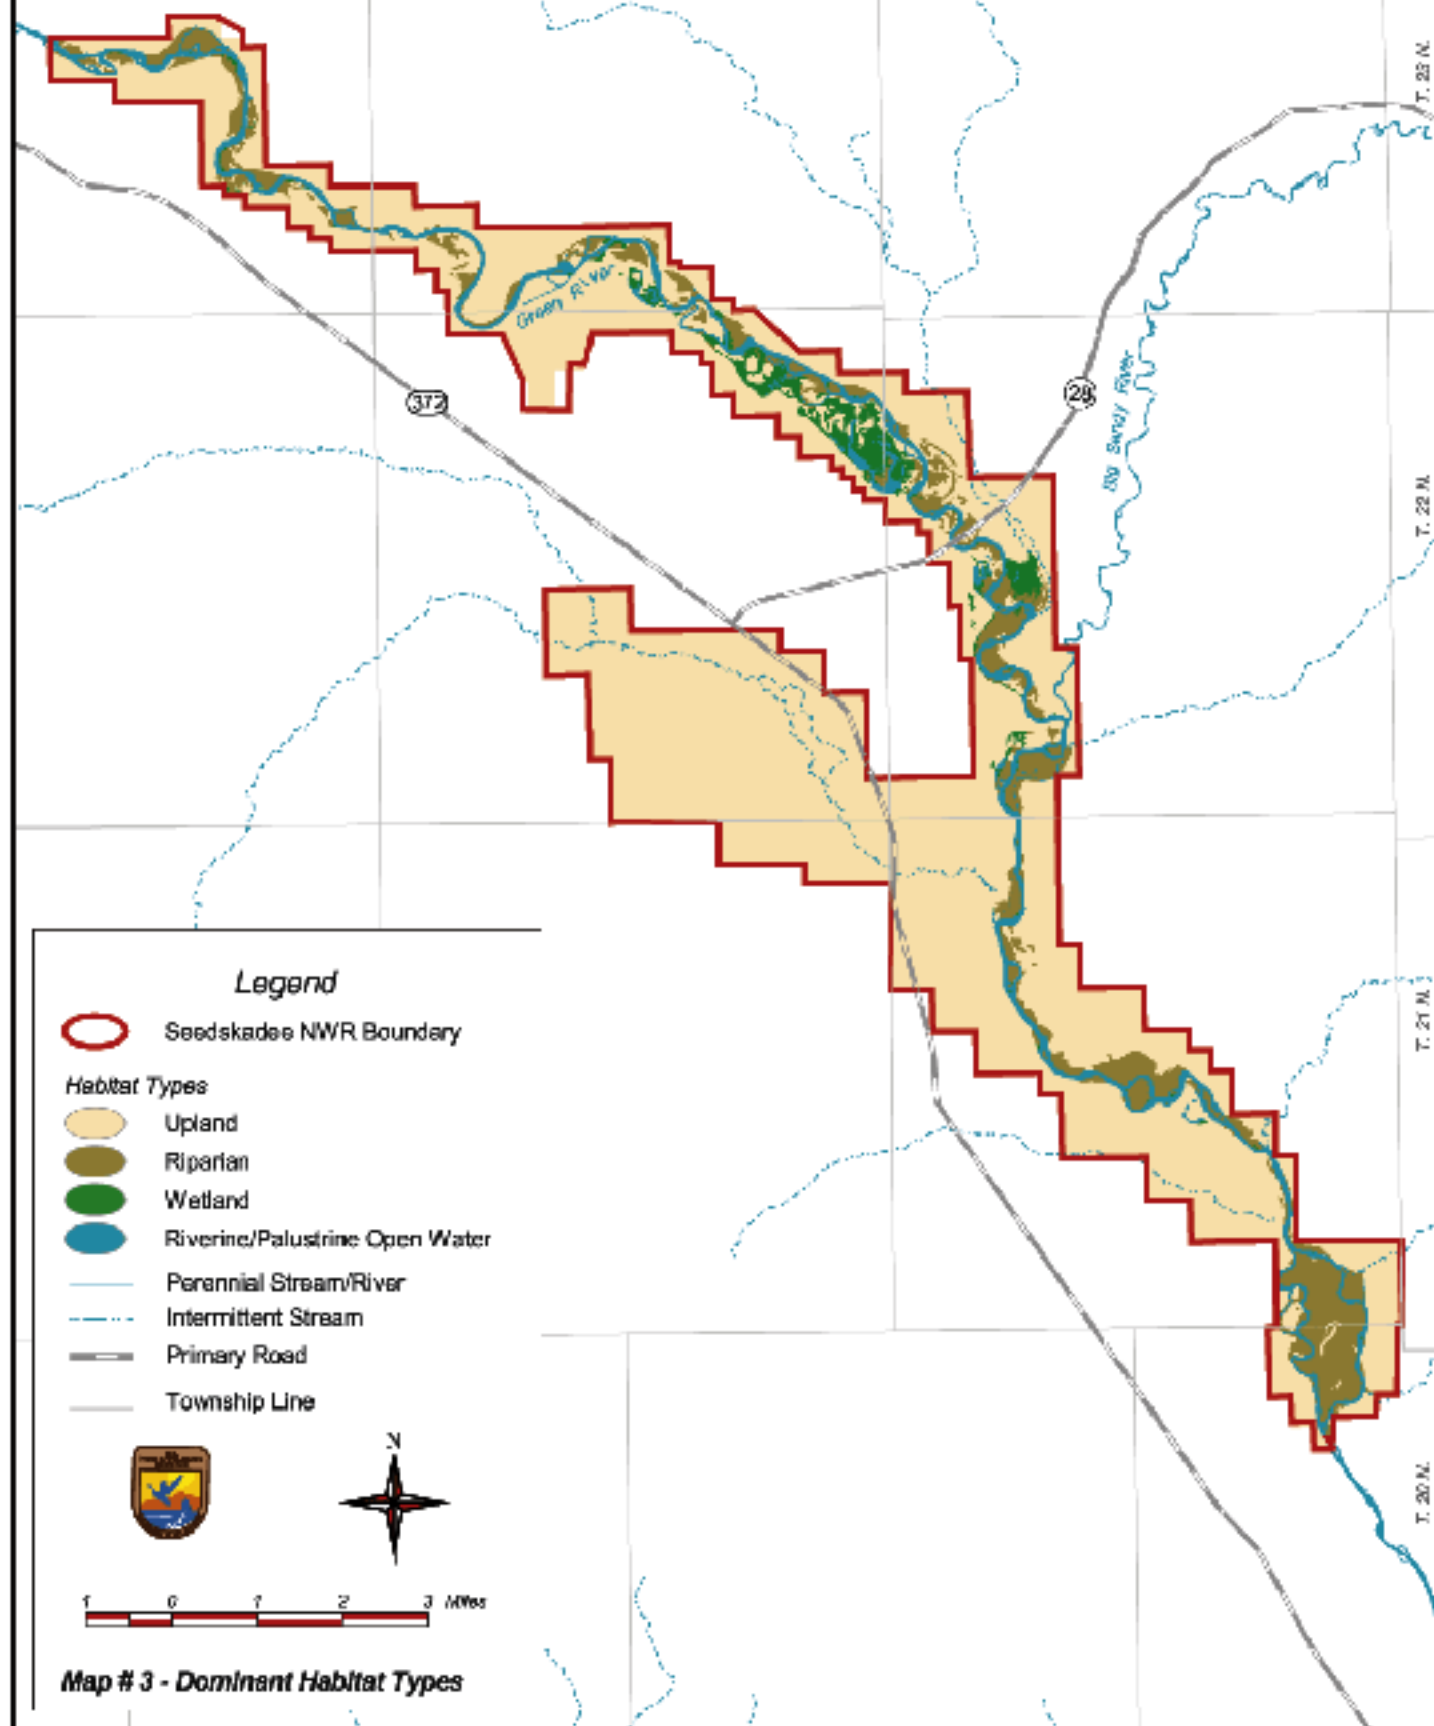

Seedskadee National Wildlife Refuge

Sweetwater County, Wyoming

Legend

-  Seedskadee NWR
-  Refuge Headquarters
-  Refuge Road
-  Primary Road
-  County Road
-  Township Line

Map Location

Seedskadee NWR

Seedskaadee National Wildlife Refuge

Sweetwater County, Wyoming

Map # 1 - Vicinity Map

Map Location

Mountain Prairie Region Ecosystems

Seedskadee National Wildlife Refuge

Map # 2 - USFWS Ecosystems

Seedskadee National Wildlife Refuge

Sweetwater County, Wyoming

R. 111 W.

R. 112 W.

R. 102 W.

Seedskaadee National Wildlife Refuge

Sweetwater County, Wyoming

Map # 4 - Habitat Management Units

Seedskaadee National Wildlife Refuge

Sweetwater County, Wyoming

Special Fishing Regulation Zone extends to the County Road B bridge (CCC)

R. 111 W.

R. 112 W.

R. 109 W.

Seedskadee National Wildlife Refuge

Sweetwater County, Wyoming

R. 111 W.

R. 112 W.