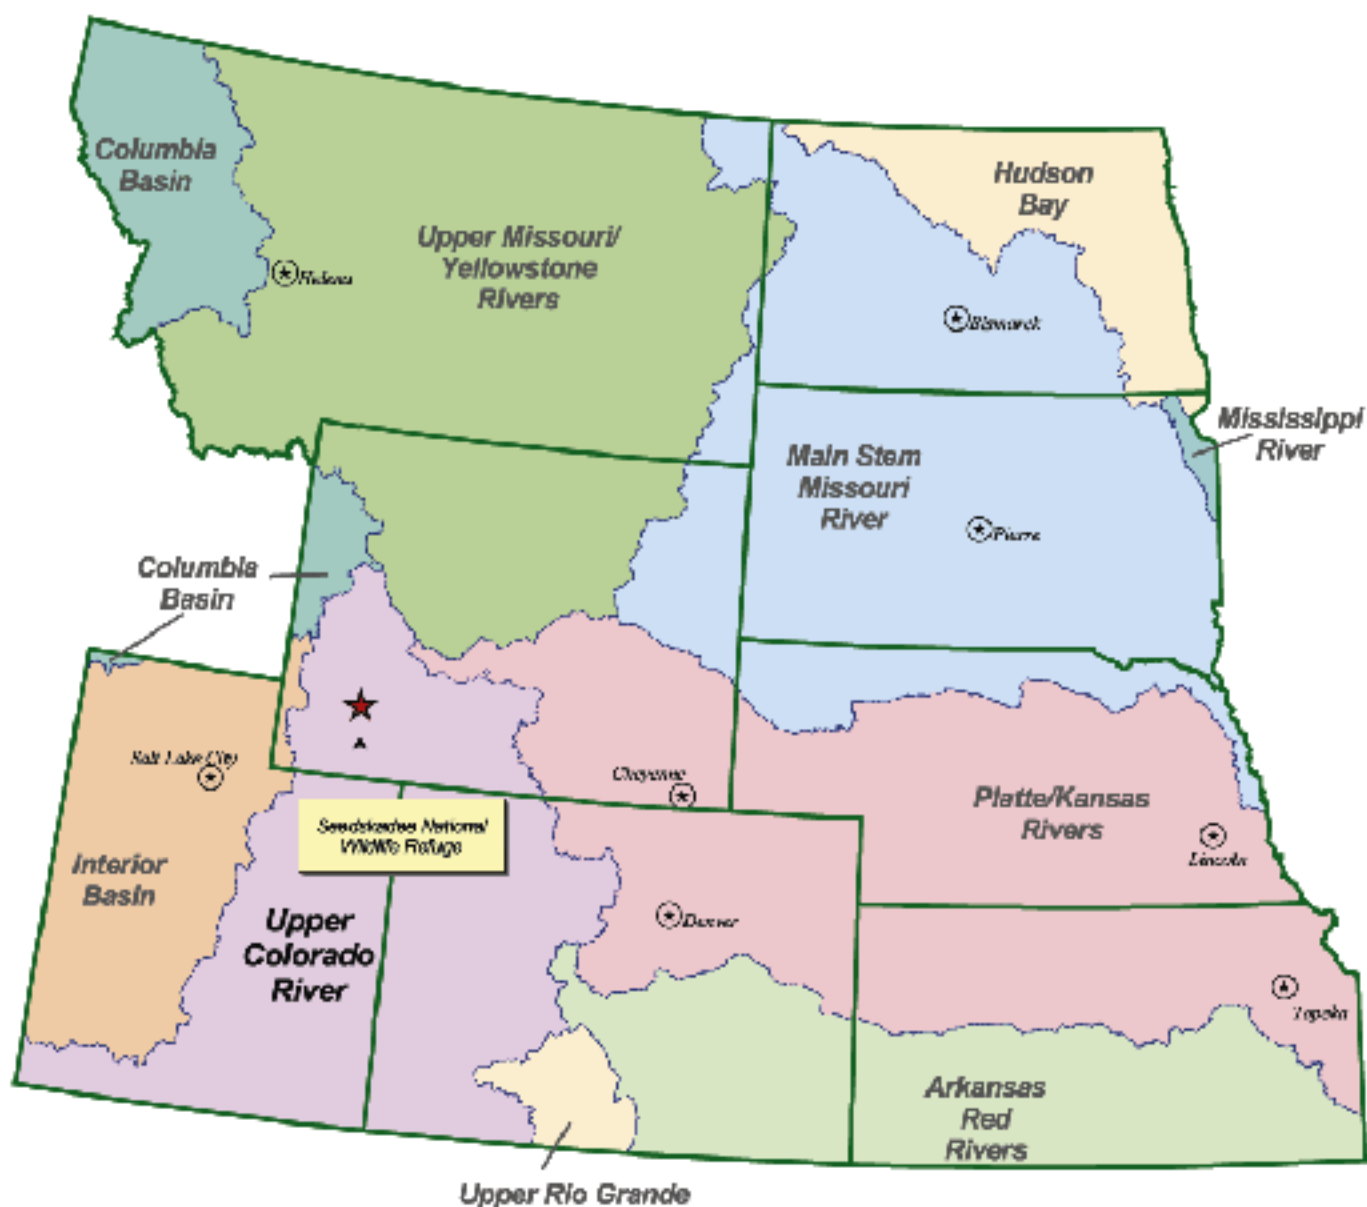

Seedskadee National Wildlife Refuge

Sweetwater County, Wyoming

Legend

-  Seedskadee NWR
-  Refuge Headquarters
-  Refuge Road
-  Primary Road
-  County Road
-  Township Line

Map Location

Seedskadee NWR

Seedskaadee National Wildlife Refuge

Sweetwater County, Wyoming

Map # 1 - Vicinity Map

Map Location

Mountain Prairie Region Ecosystems

Seedskadee National Wildlife Refuge

Map # 2 - USFWS Ecosystems

Seedskadee National Wildlife Refuge

Sweetwater County, Wyoming

R. 111 W.

R. 112 W.

R. 102 W.

Seedskaadee National Wildlife Refuge

Sweetwater County, Wyoming

Map # 4 - Habitat Management Units

Seedskaadee National Wildlife Refuge

Sweetwater County, Wyoming

Special Fishing Regulation Zone extends to the County Road B bridge (CCC)

R. 111 W.

R. 112 W.

R. 109 W.

Seedskadee National Wildlife Refuge

Sweetwater County, Wyoming

R. 111 W.

R. 112 W.