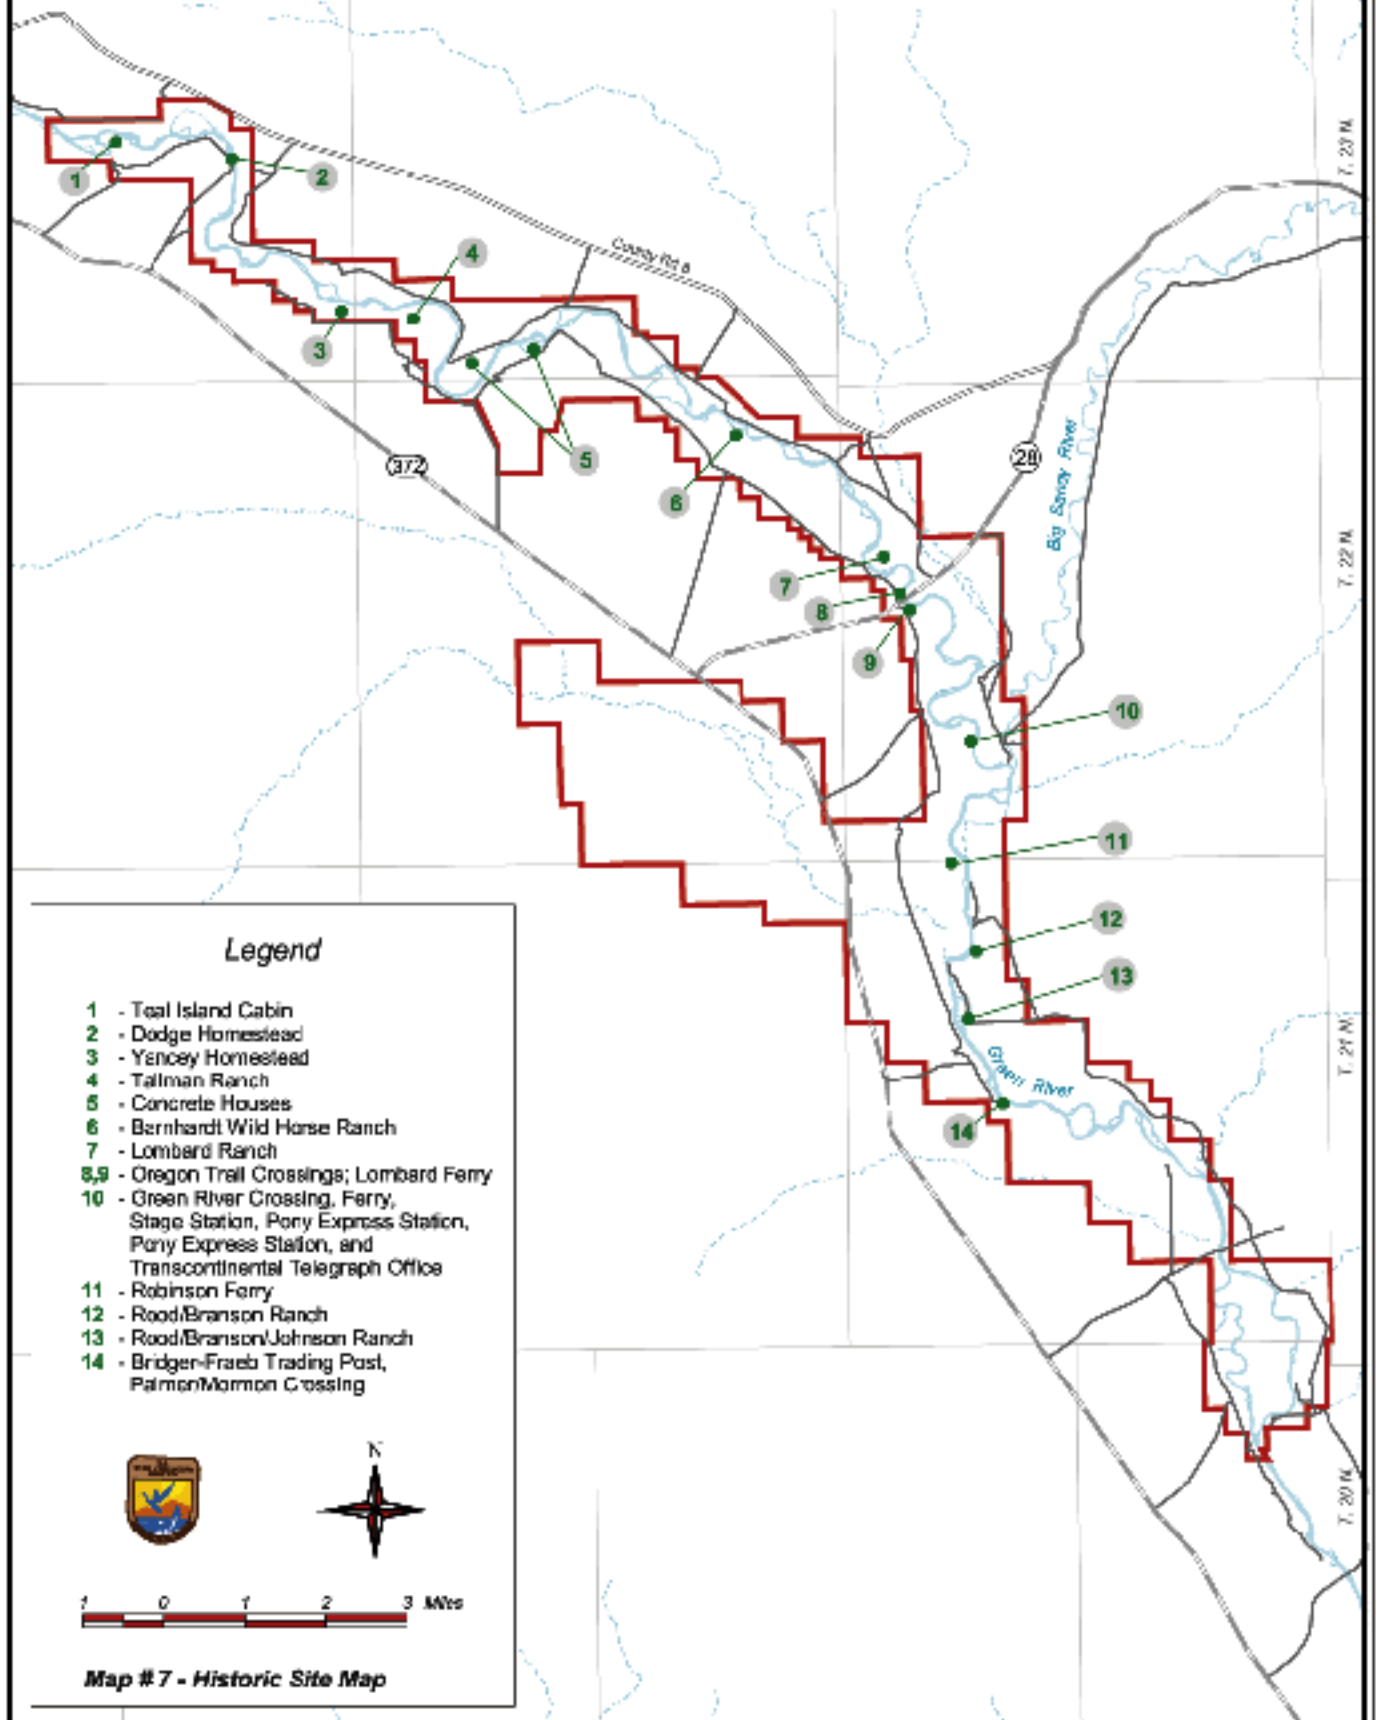

R. 111 W.

R. 112 W.

R. 102 W.

Seedskaadee National Wildlife Refuge

Sweetwater County, Wyoming

Map # 4 - Habitat Management Units

Seedskaadee National Wildlife Refuge

Sweetwater County, Wyoming

Special Fishing Regulation Zone extends to the County Road B bridge (CCC)

R. 111 W.

R. 112 W.

R. 109 W.

Seedskadee National Wildlife Refuge

Sweetwater County, Wyoming

R. 111 W.

R. 112 W.