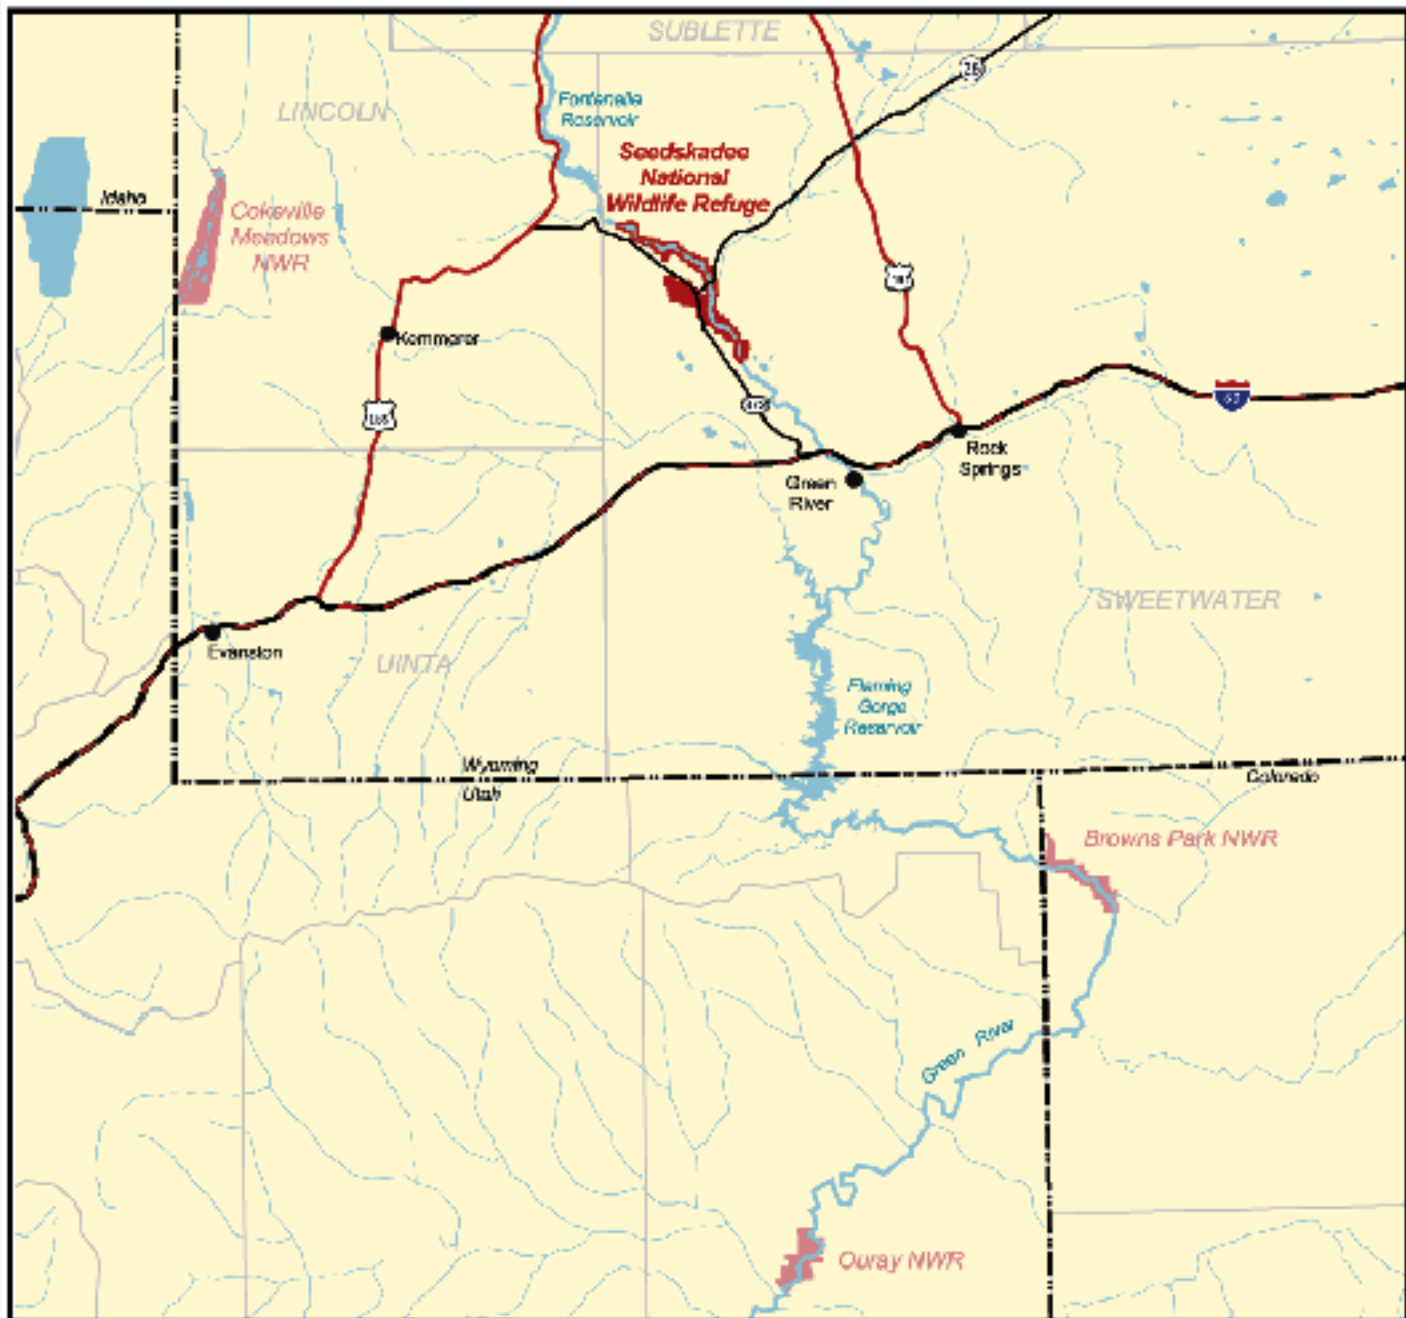

Seedskadee National Wildlife Refuge

Sweetwater County, Wyoming

Legend

-  Seedskadee NWR
-  Refuge Headquarters
-  Refuge Road
-  Primary Road
-  County Road
-  Township Line

Map Location

Seedskadee NWR

Seedskaadee National Wildlife Refuge

Sweetwater County, Wyoming

Map # 1 - Vicinity Map

Map Location

Mountain Prairie Region Ecosystems

Seedskadee National Wildlife Refuge

Map # 2 - USFWS Ecosystems

Seedskadee National Wildlife Refuge

Sweetwater County, Wyoming

R. 111 W.

R. 112 W.

R. 102 W.

Seedskaadee National Wildlife Refuge

Sweetwater County, Wyoming

Map # 4 - Habitat Management Units

Seedskaadee National Wildlife Refuge

Sweetwater County, Wyoming