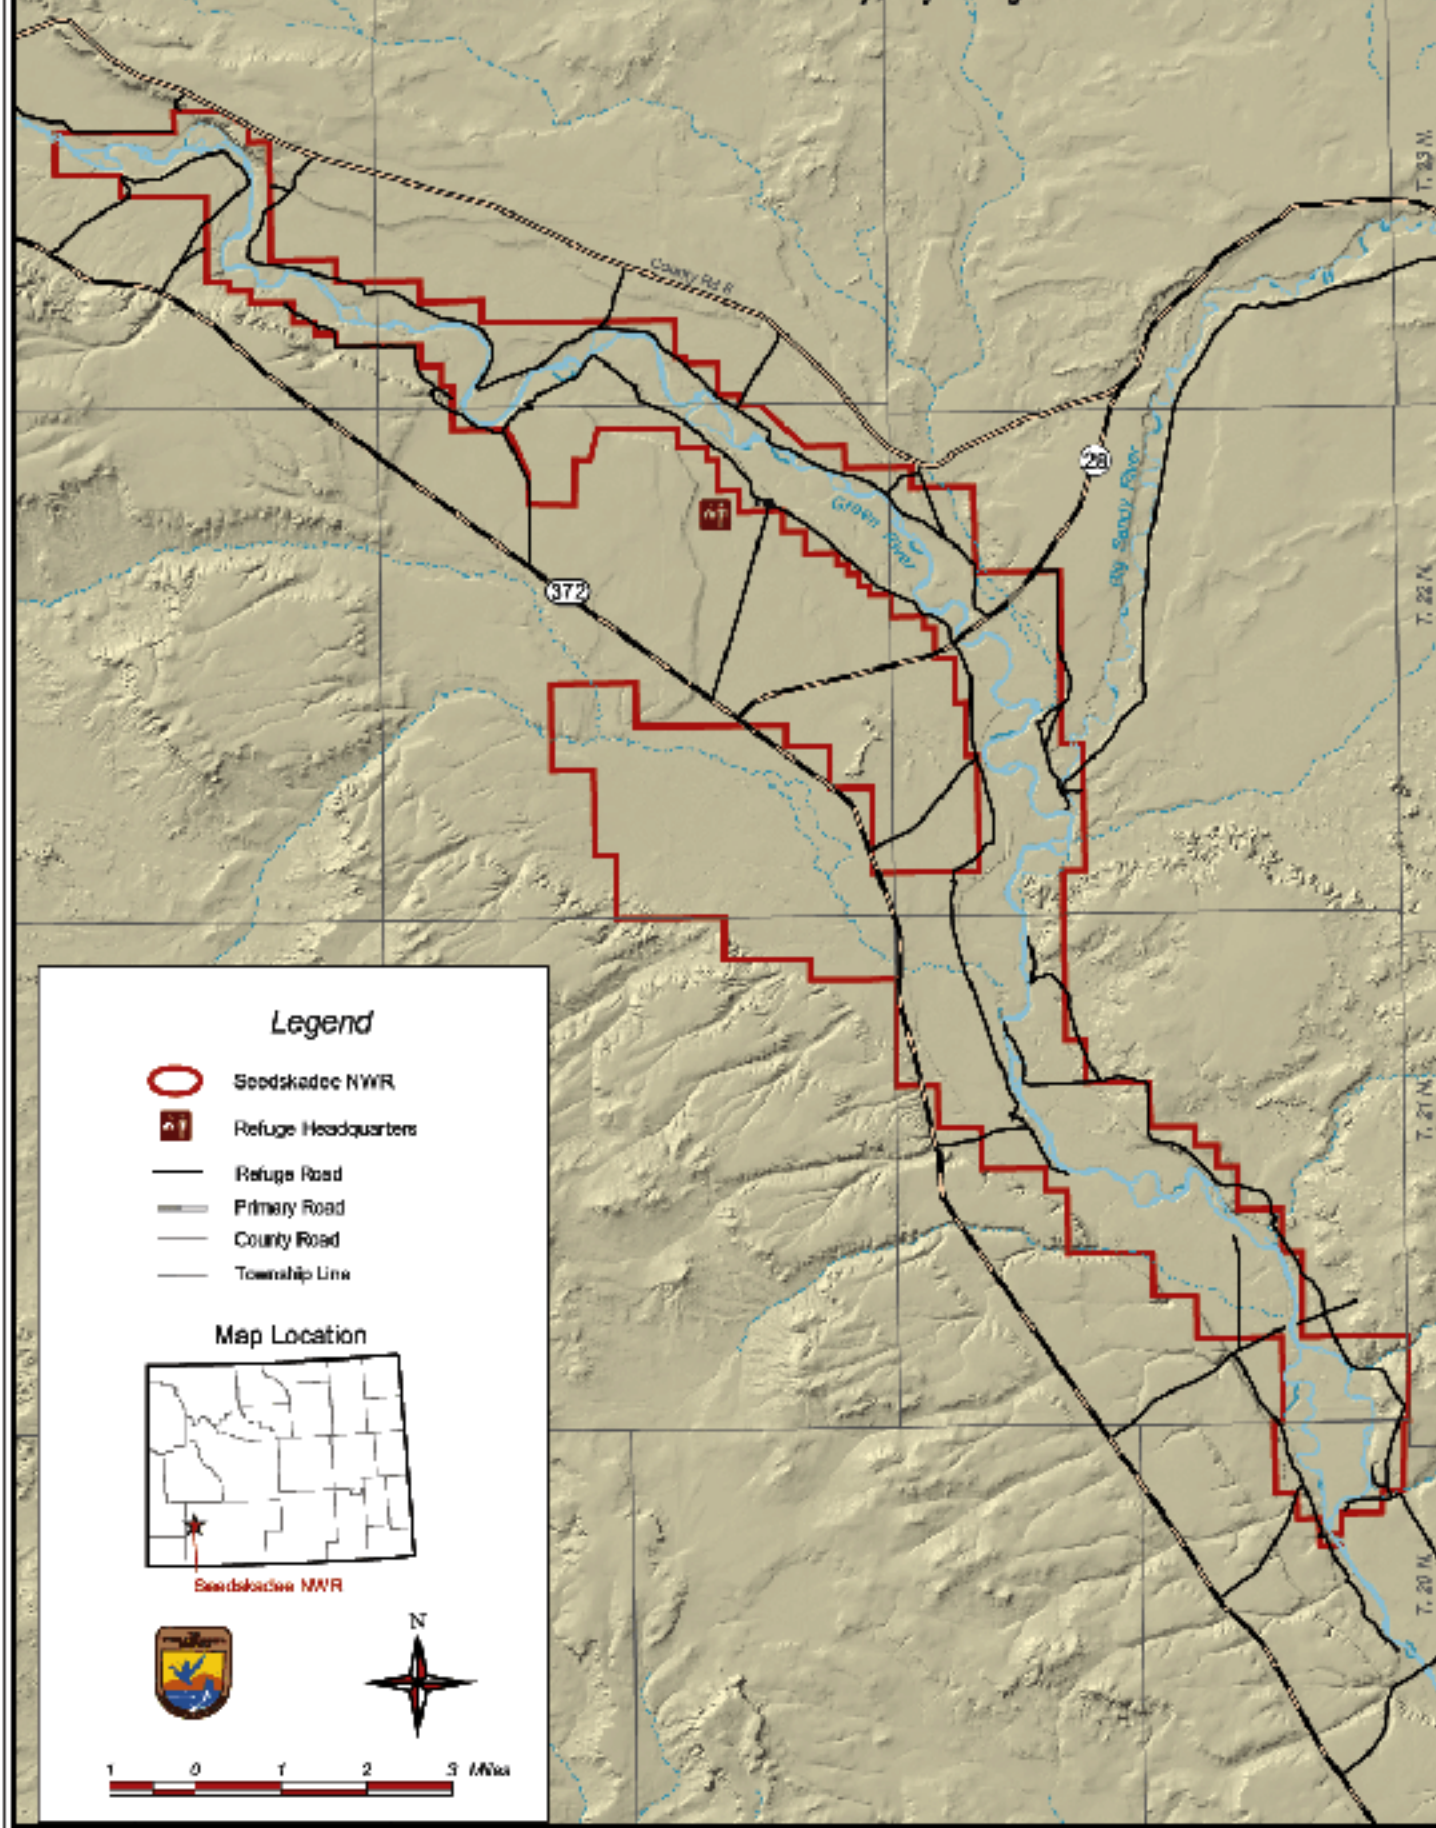

Seedskadee National Wildlife Refuge

Sweetwater County, Wyoming

Legend

-  Seedskadee NWR
-  Refuge Headquarters
-  Refuge Road
-  Primary Road
-  County Road
-  Township Line

Map Location

Seedskadee NWR

Seedskaadee National Wildlife Refuge

Sweetwater County, Wyoming

Map # 1 - Vicinity Map

Map Location

Mountain Prairie Region Ecosystems

Seedskadee National Wildlife Refuge

Map # 2 - USFWS Ecosystems

Seedskadee National Wildlife Refuge

Sweetwater County, Wyoming