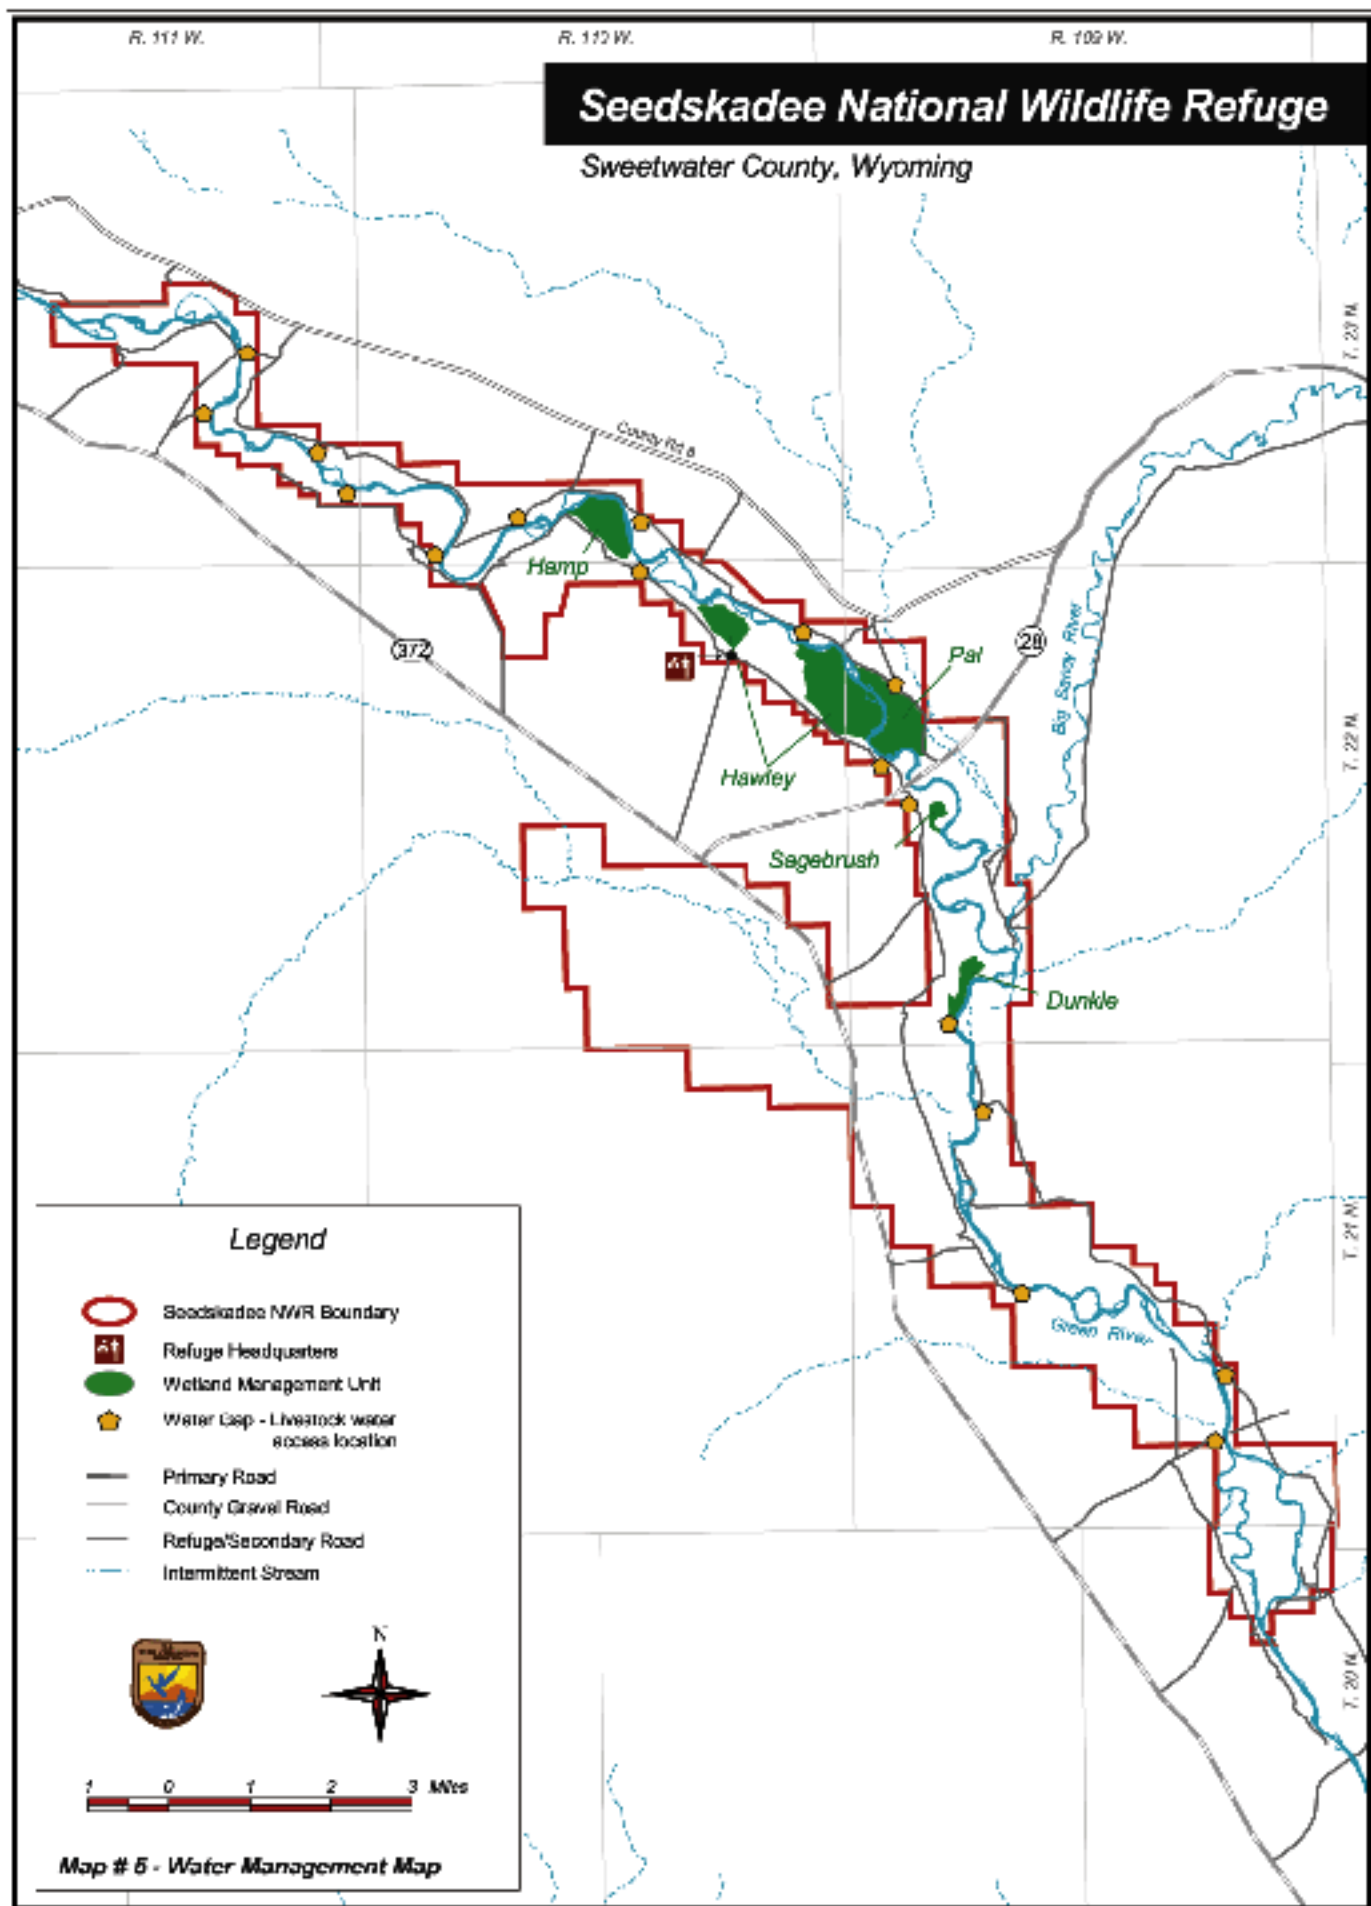

Seedskadee National Wildlife Refuge

Sweetwater County, Wyoming

Legend

-  Seedskadee NWR
-  Refuge Headquarters
-  Refuge Road
-  Primary Road
-  County Road
-  Township Line

Map Location

Seedskadee NWR

Seedskaadee National Wildlife Refuge

Sweetwater County, Wyoming

Map # 1 - Vicinity Map

Map Location

Mountain Prairie Region Ecosystems

Seedskadee National Wildlife Refuge

Map # 2 - USFWS Ecosystems

Seedskadee National Wildlife Refuge

Sweetwater County, Wyoming

R. 111 W.

R. 112 W.

R. 102 W.

Seedskaadee National Wildlife Refuge

Sweetwater County, Wyoming

Map # 4 - Habitat Management Units

Seedskaadee National Wildlife Refuge

Sweetwater County, Wyoming

Special Fishing Regulation Zone extends to the County Road B bridge (CCC)

R. 111 W.

R. 112 W.

R. 109 W.

Seedskadee National Wildlife Refuge

Sweetwater County, Wyoming

R. 111 W.

R. 112 W.