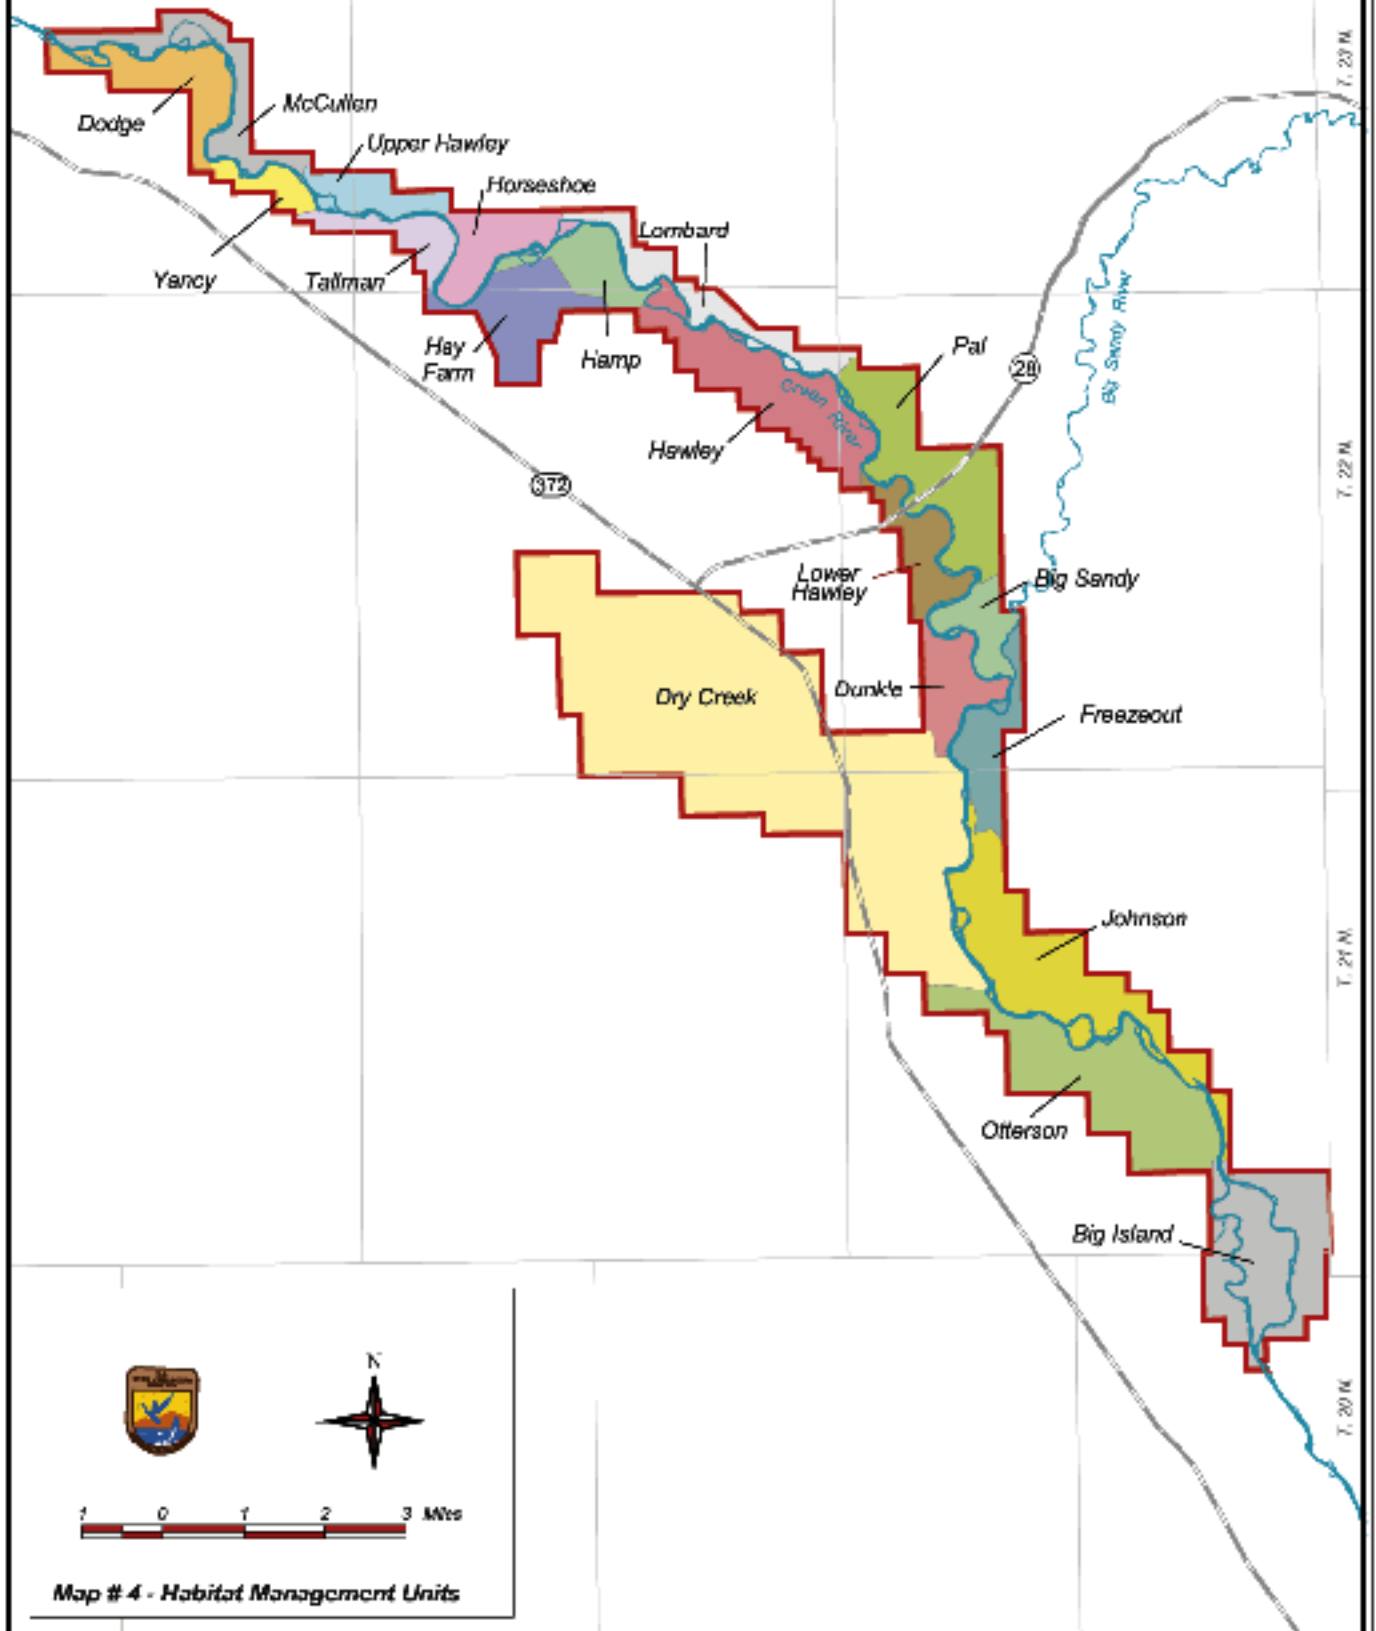

Seedskadee National Wildlife Refuge

Sweetwater County, Wyoming

Legend

-  Seedskadee NWR
-  Refuge Headquarters
-  Refuge Road
-  Primary Road
-  County Road
-  Township Line

Map Location

Seedskadee NWR

Seedskaadee National Wildlife Refuge

Sweetwater County, Wyoming

Map # 1 - Vicinity Map

Map Location

Mountain Prairie Region Ecosystems

Seedskadee National Wildlife Refuge

Map # 2 - USFWS Ecosystems

Seedskadee National Wildlife Refuge

Sweetwater County, Wyoming

R. 111 W.

R. 112 W.

R. 102 W.

Seedskaadee National Wildlife Refuge

Sweetwater County, Wyoming

Map # 4 - Habitat Management Units

Seedskaadee National Wildlife Refuge

Sweetwater County, Wyoming

Special Fishing Regulation Zone extends to the County Road B bridge (CCC)

R. 111 W.

R. 112 W.

R. 109 W.

Seedskadee National Wildlife Refuge

Sweetwater County, Wyoming

R. 111 W.

R. 112 W.