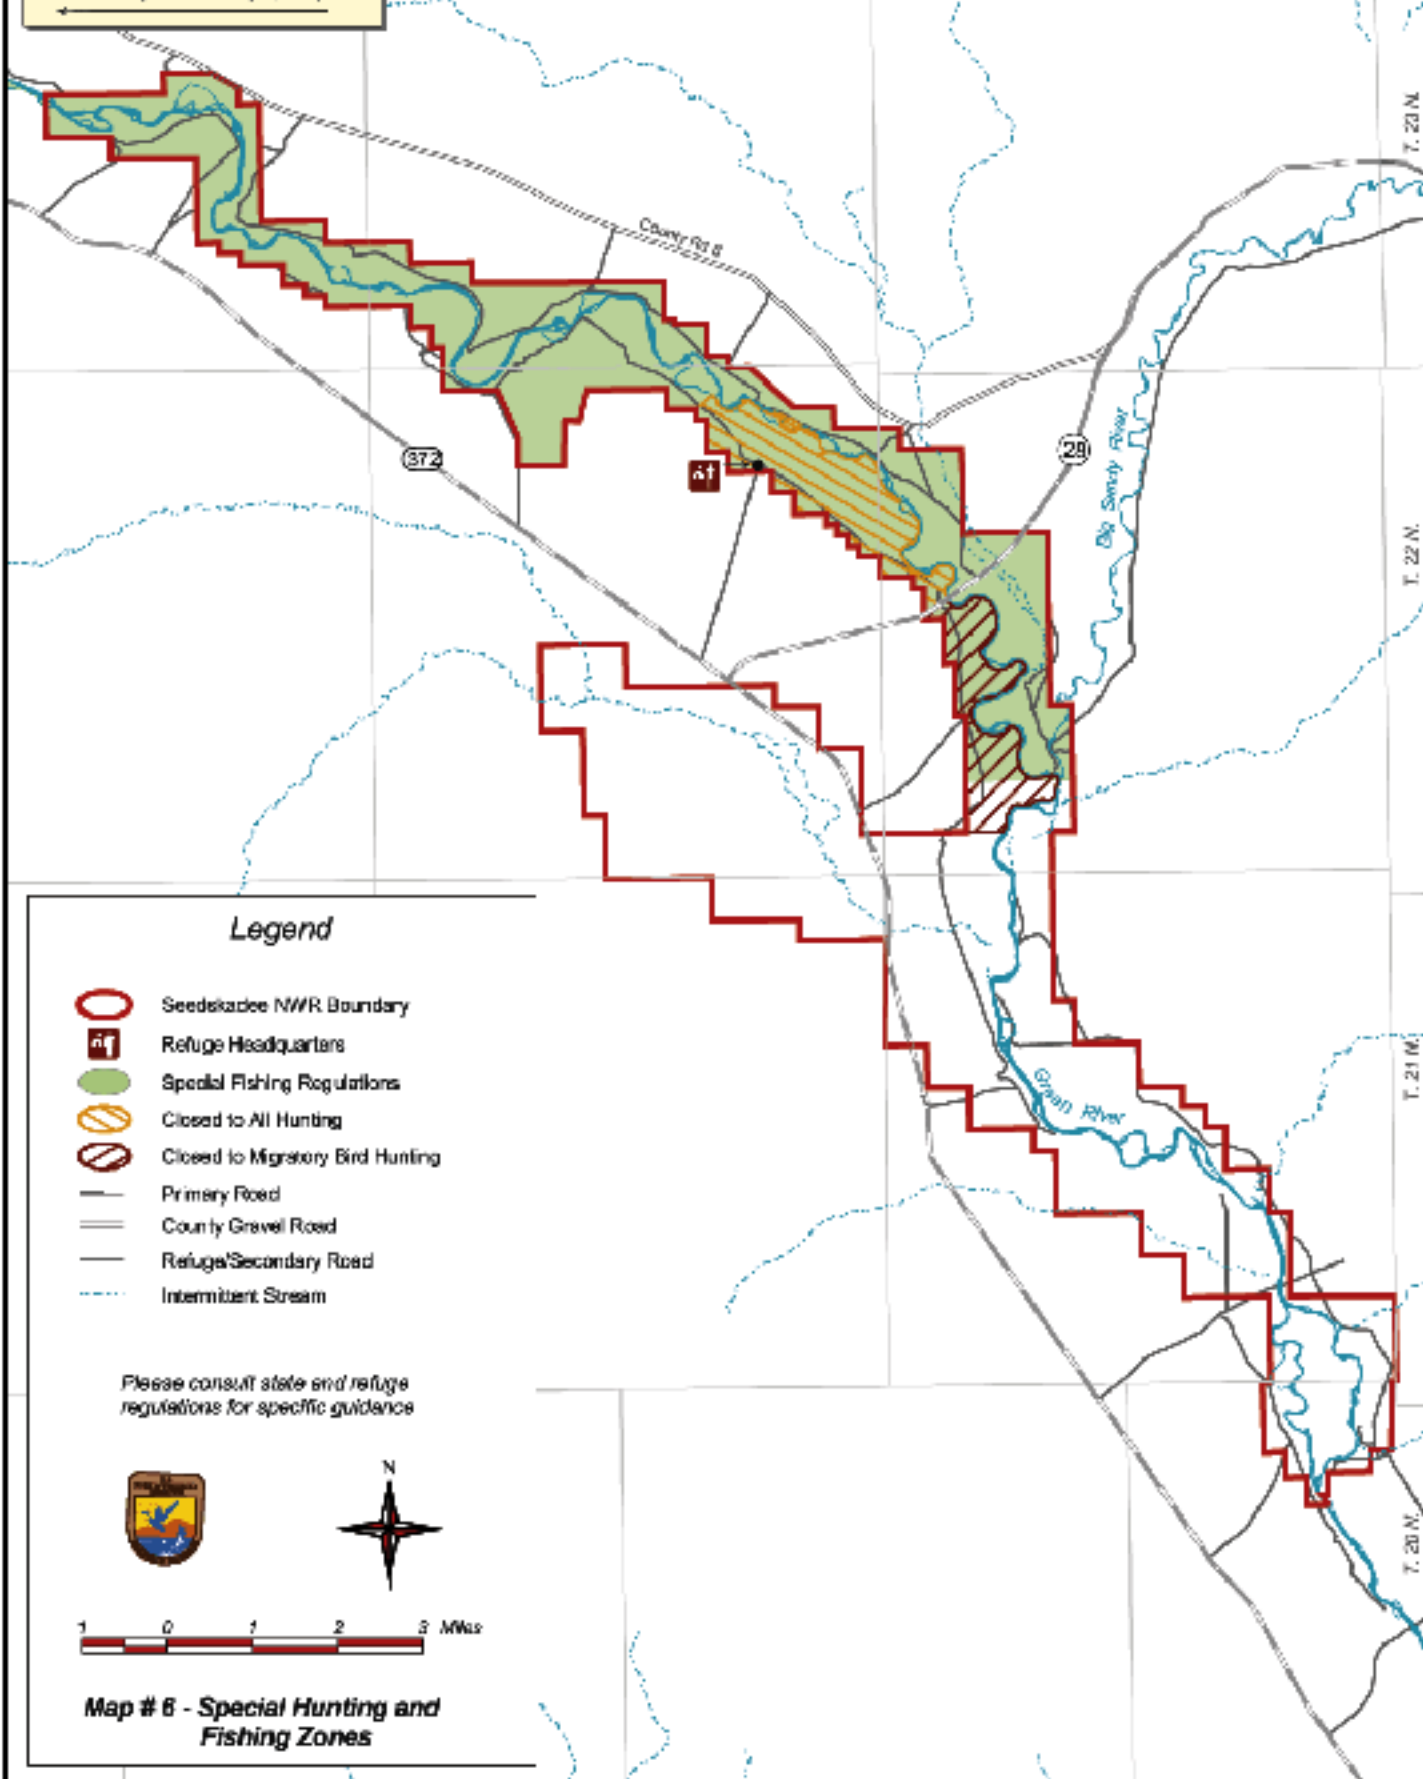

Sweetwater County, Wyoming

Map # 1 - Vicinity Map

Map Location

Mountain Prairie Region Ecosystems

Seedskadee National Wildlife Refuge

Map # 2 - USFWS Ecosystems

Seedskadee National Wildlife Refuge

Sweetwater County, Wyoming

R. 111 W.

R. 112 W.

R. 102 W.

Seedskaadee National Wildlife Refuge

Sweetwater County, Wyoming

Map # 4 - Habitat Management Units

Seedskaadee National Wildlife Refuge

Sweetwater County, Wyoming

Special Fishing Regulation Zone extends to the County Road B bridge (CCC)

R. 111 W.

R. 112 W.

R. 109 W.

Seedskadee National Wildlife Refuge

Sweetwater County, Wyoming

R. 111 W.

R. 112 W.