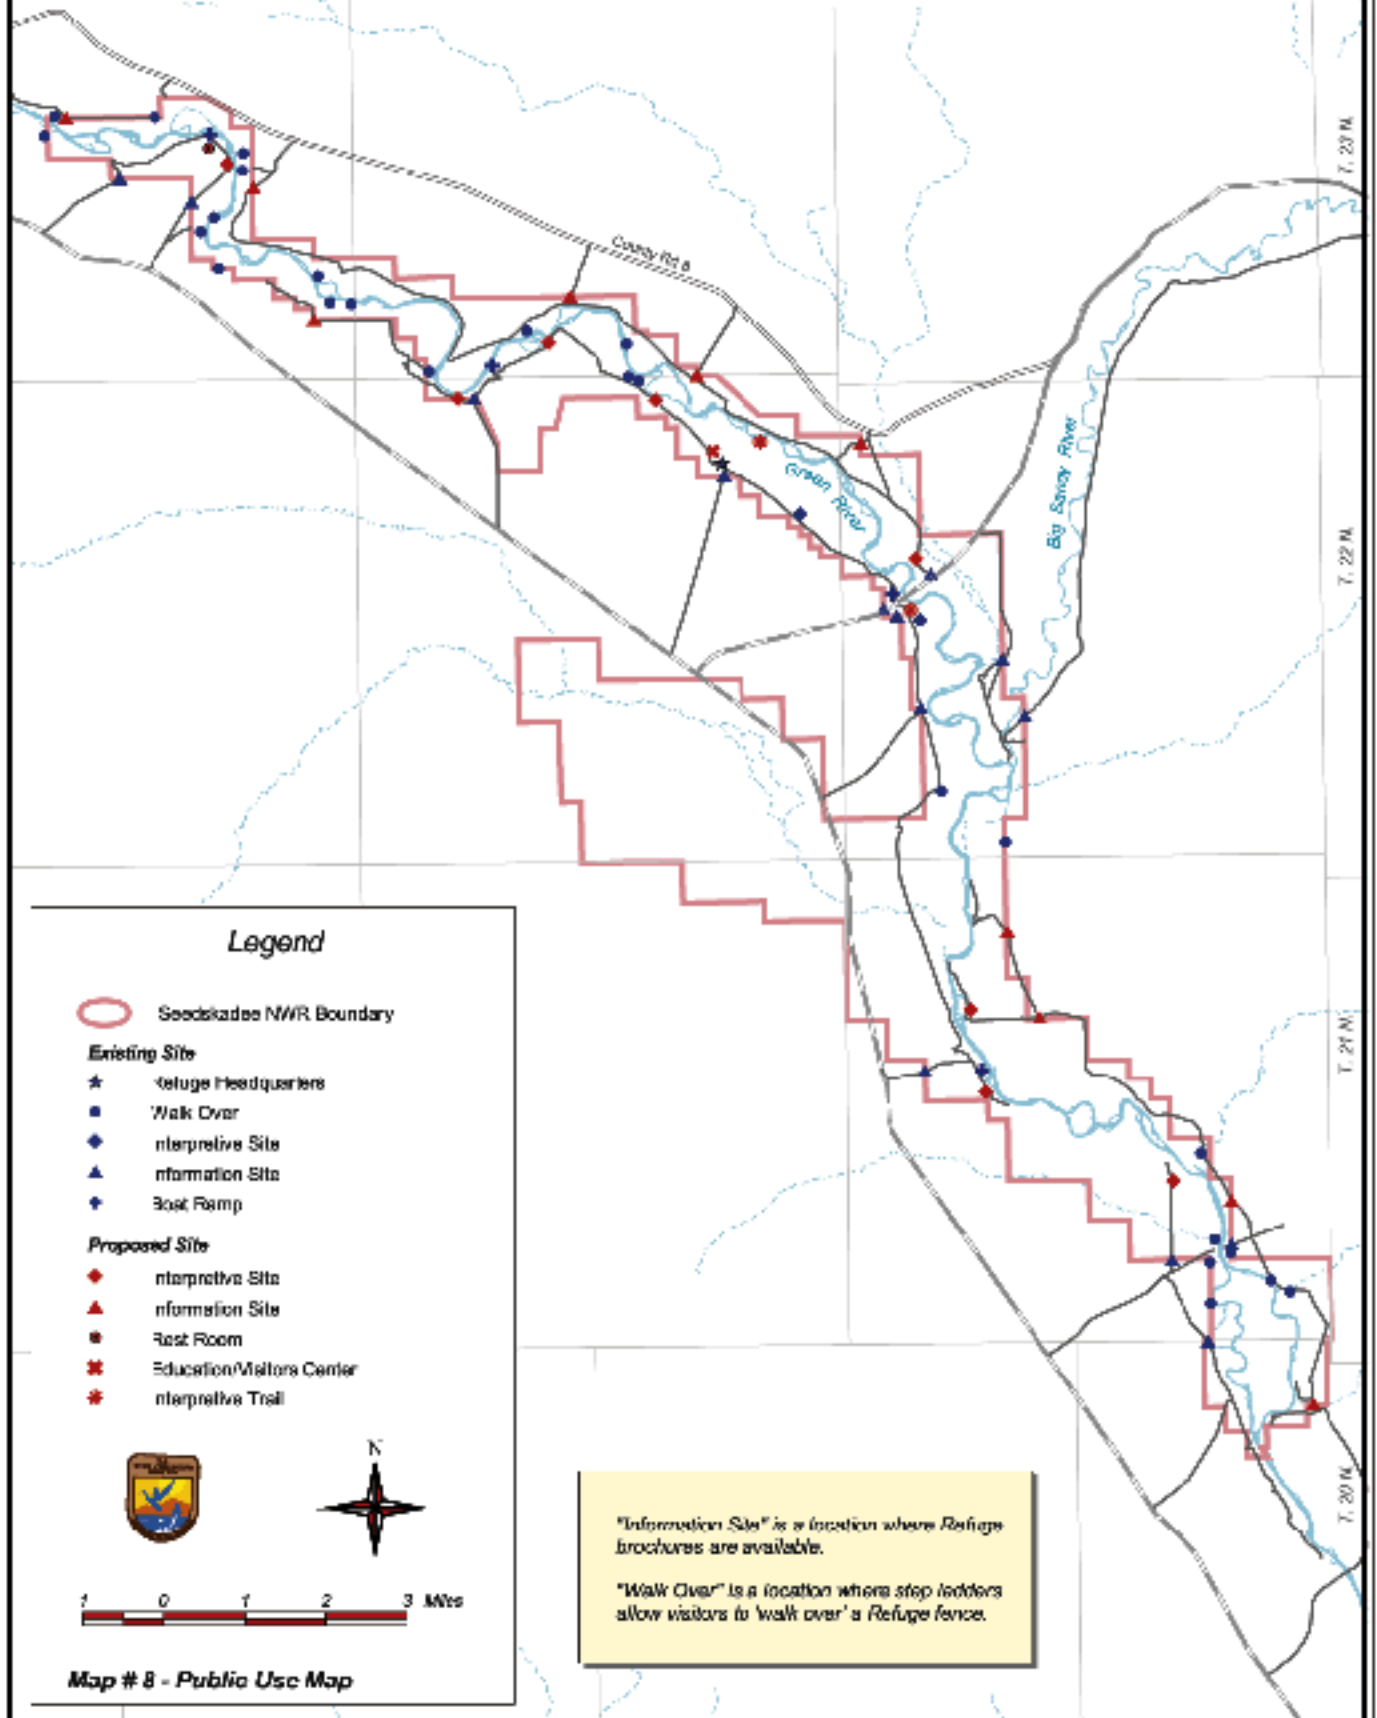

R. 111 W.

R. 112 W.

R. 109 W.

Seedskaadee National Wildlife Refuge

Sweetwater County, Wyoming